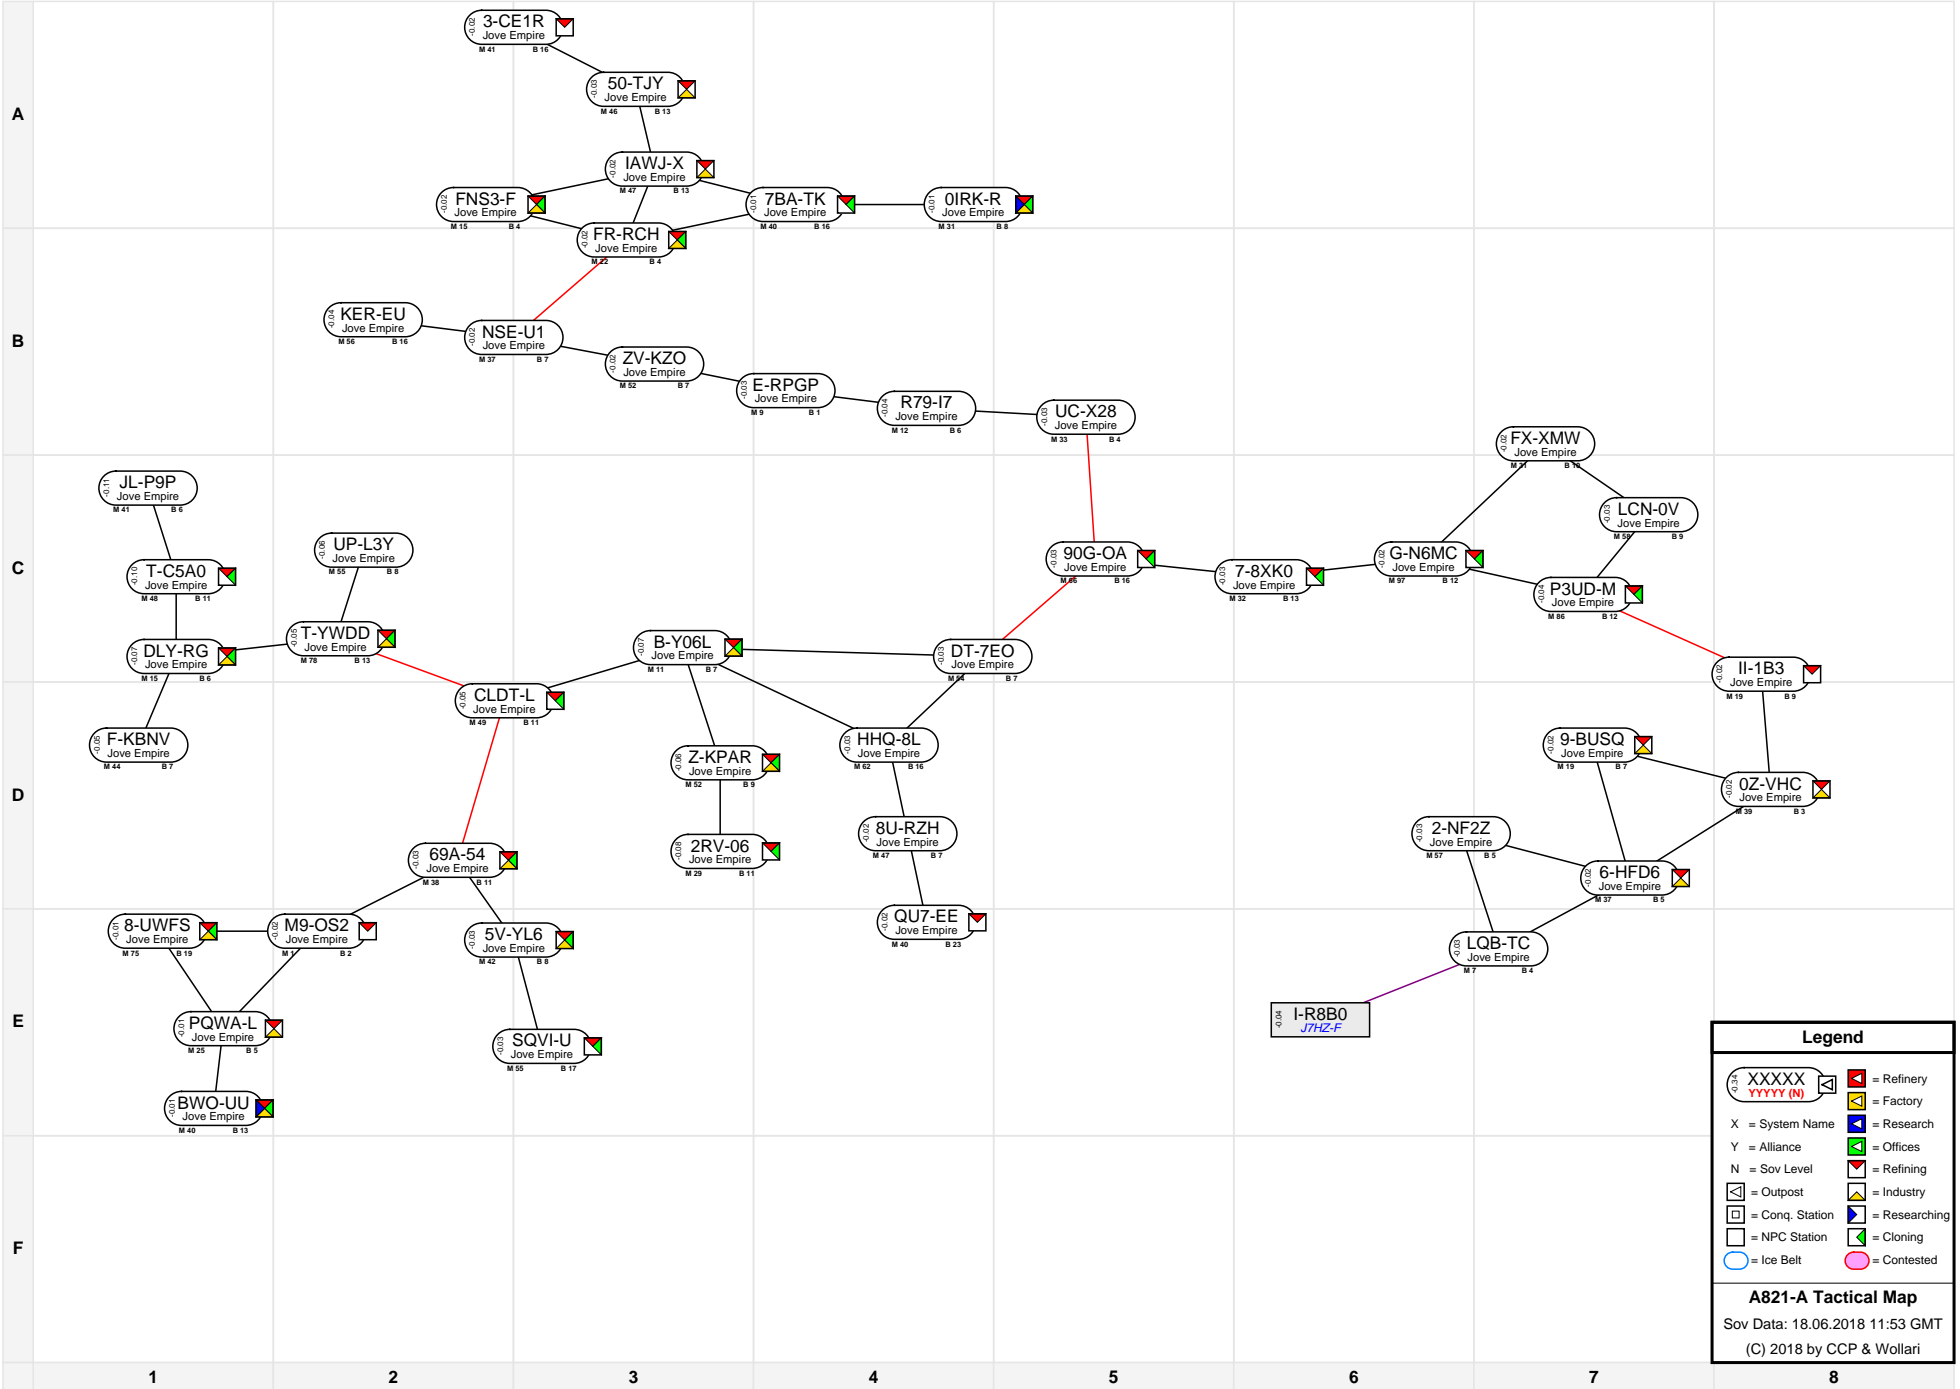

A821-A Tactical Map

Legend

- XXXXX YYYYY (N) = System Name
- X = System Name
- Y = Alliance
- N = Sov Level
- [Icon] = Outpost
- [Icon] = Conq. Station
- [Icon] = NPC Station
- [Icon] = Ice Belt
- [Icon] = Refinery
- [Icon] = Factory
- [Icon] = Research
- [Icon] = Offices
- [Icon] = Refining
- [Icon] = Industry
- [Icon] = Researching
- [Icon] = Cloning
- [Icon] = Contested

A821-A Tactical Map
 Sov Data: 18.06.2018 11:53 GMT
 (C) 2018 by CCP & Wollari