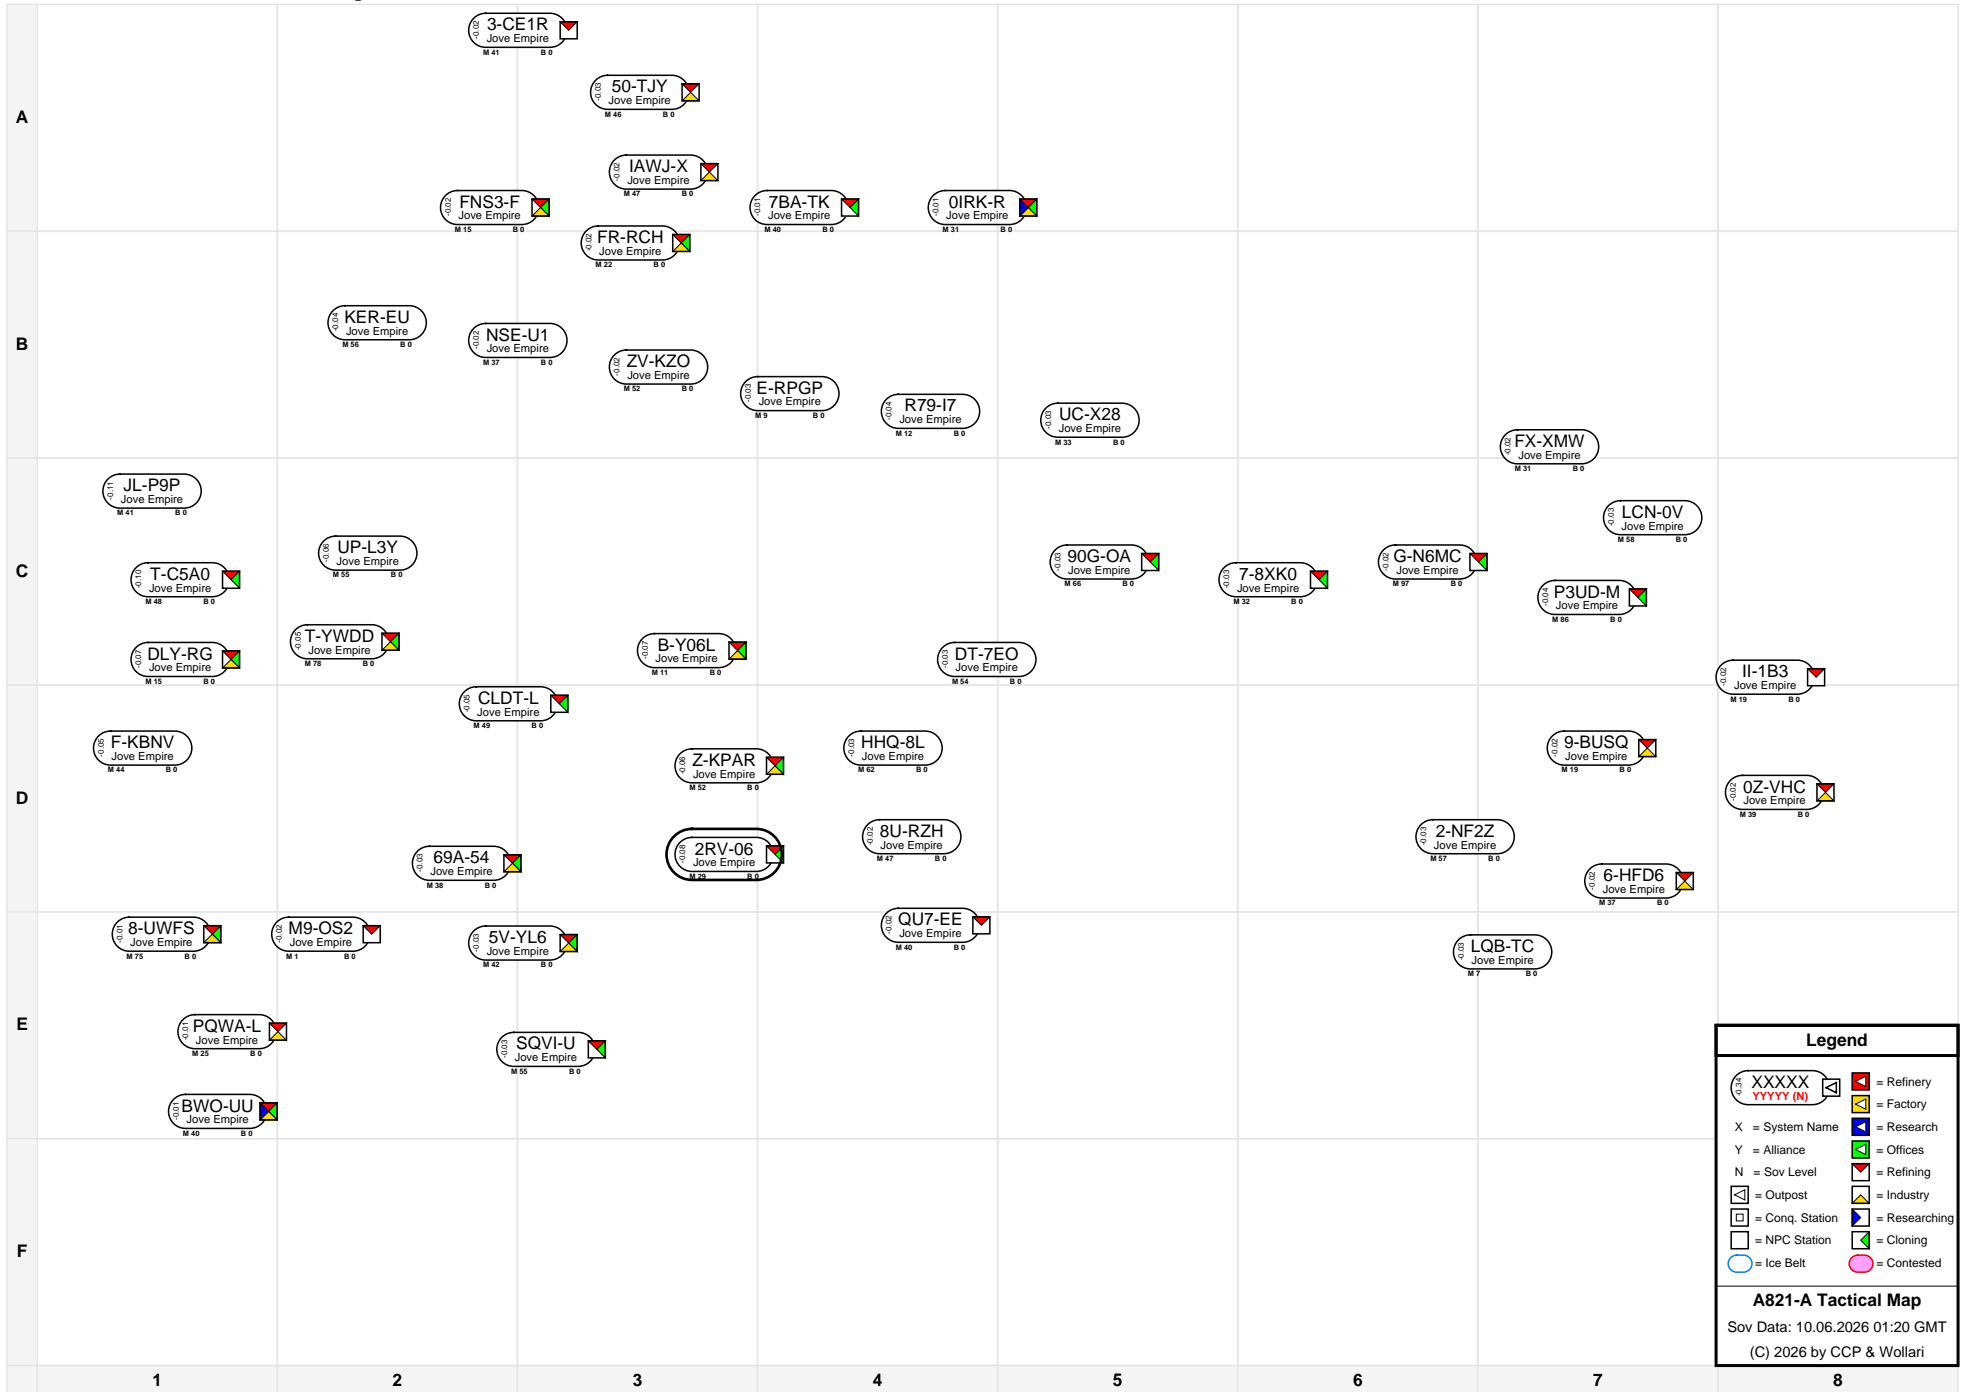

A821-A Tactical Map

Legend	
X = System Name	
Y = Alliance	
N = Sov Level	

A821-A Tactical Map
 Sov Data: 10.06.2026 01:20 GMT
 (C) 2026 by CCP & Wollari