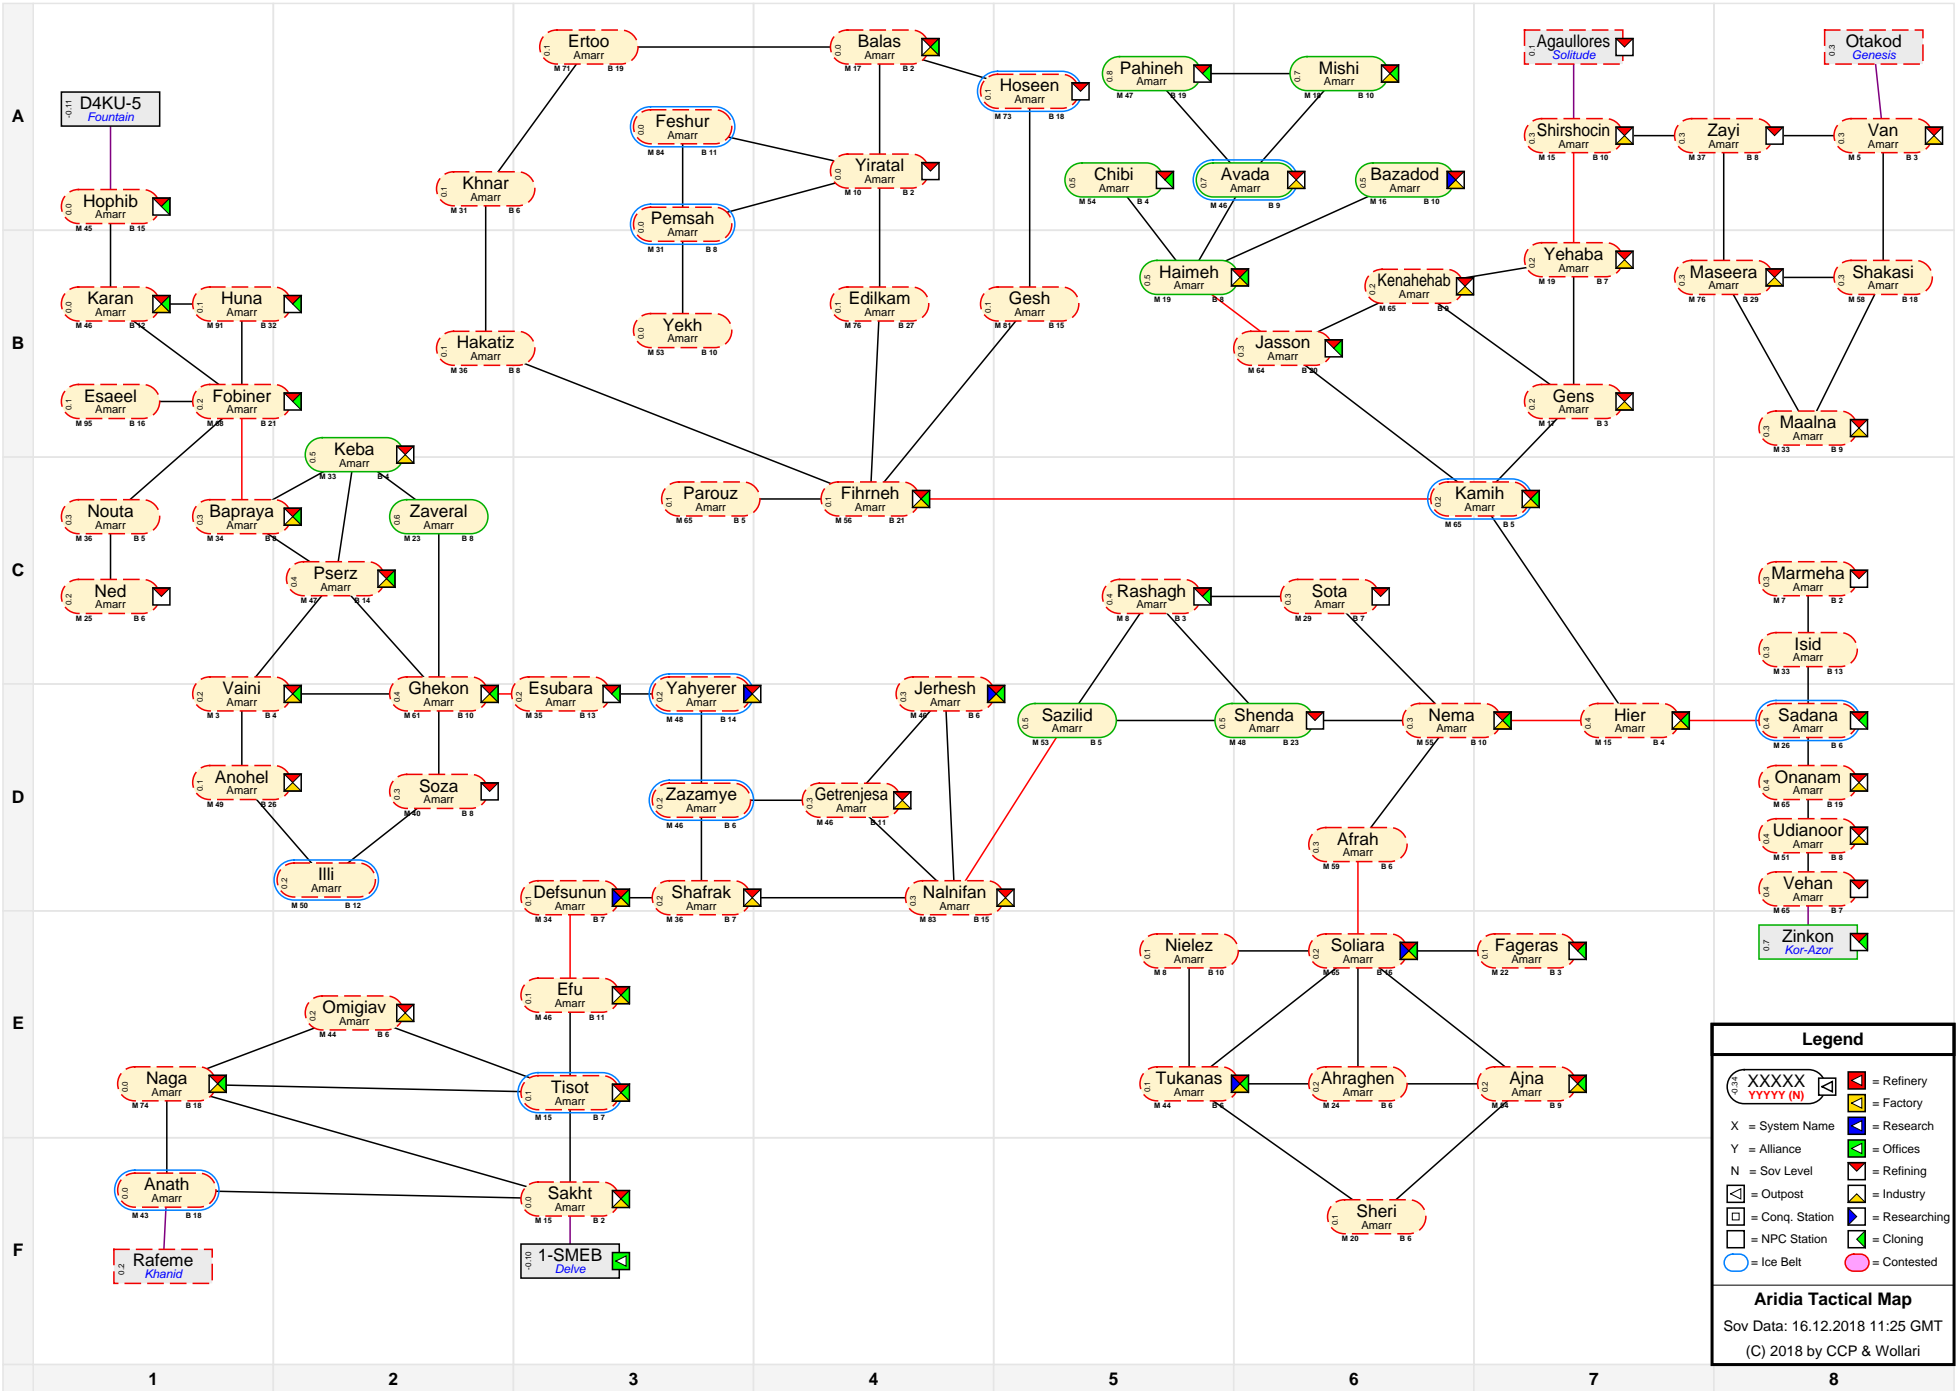

Aridia Tactical Map

Legend

- XXXXX YYYYY (N) = Refinery
- X = System Name
- Y = Alliance
- N = Sov Level
- [Icon] = Outpost
- [Icon] = Conq. Station
- [Icon] = NPC Station
- [Icon] = Ice Belt
- [Icon] = Research
- [Icon] = Offices
- [Icon] = Refining
- [Icon] = Industry
- [Icon] = Researching
- [Icon] = Cloning
- [Icon] = Contested

Aridia Tactical Map
 Sov Data: 16.12.2018 11:25 GMT
 (C) 2018 by CCP & Wollari