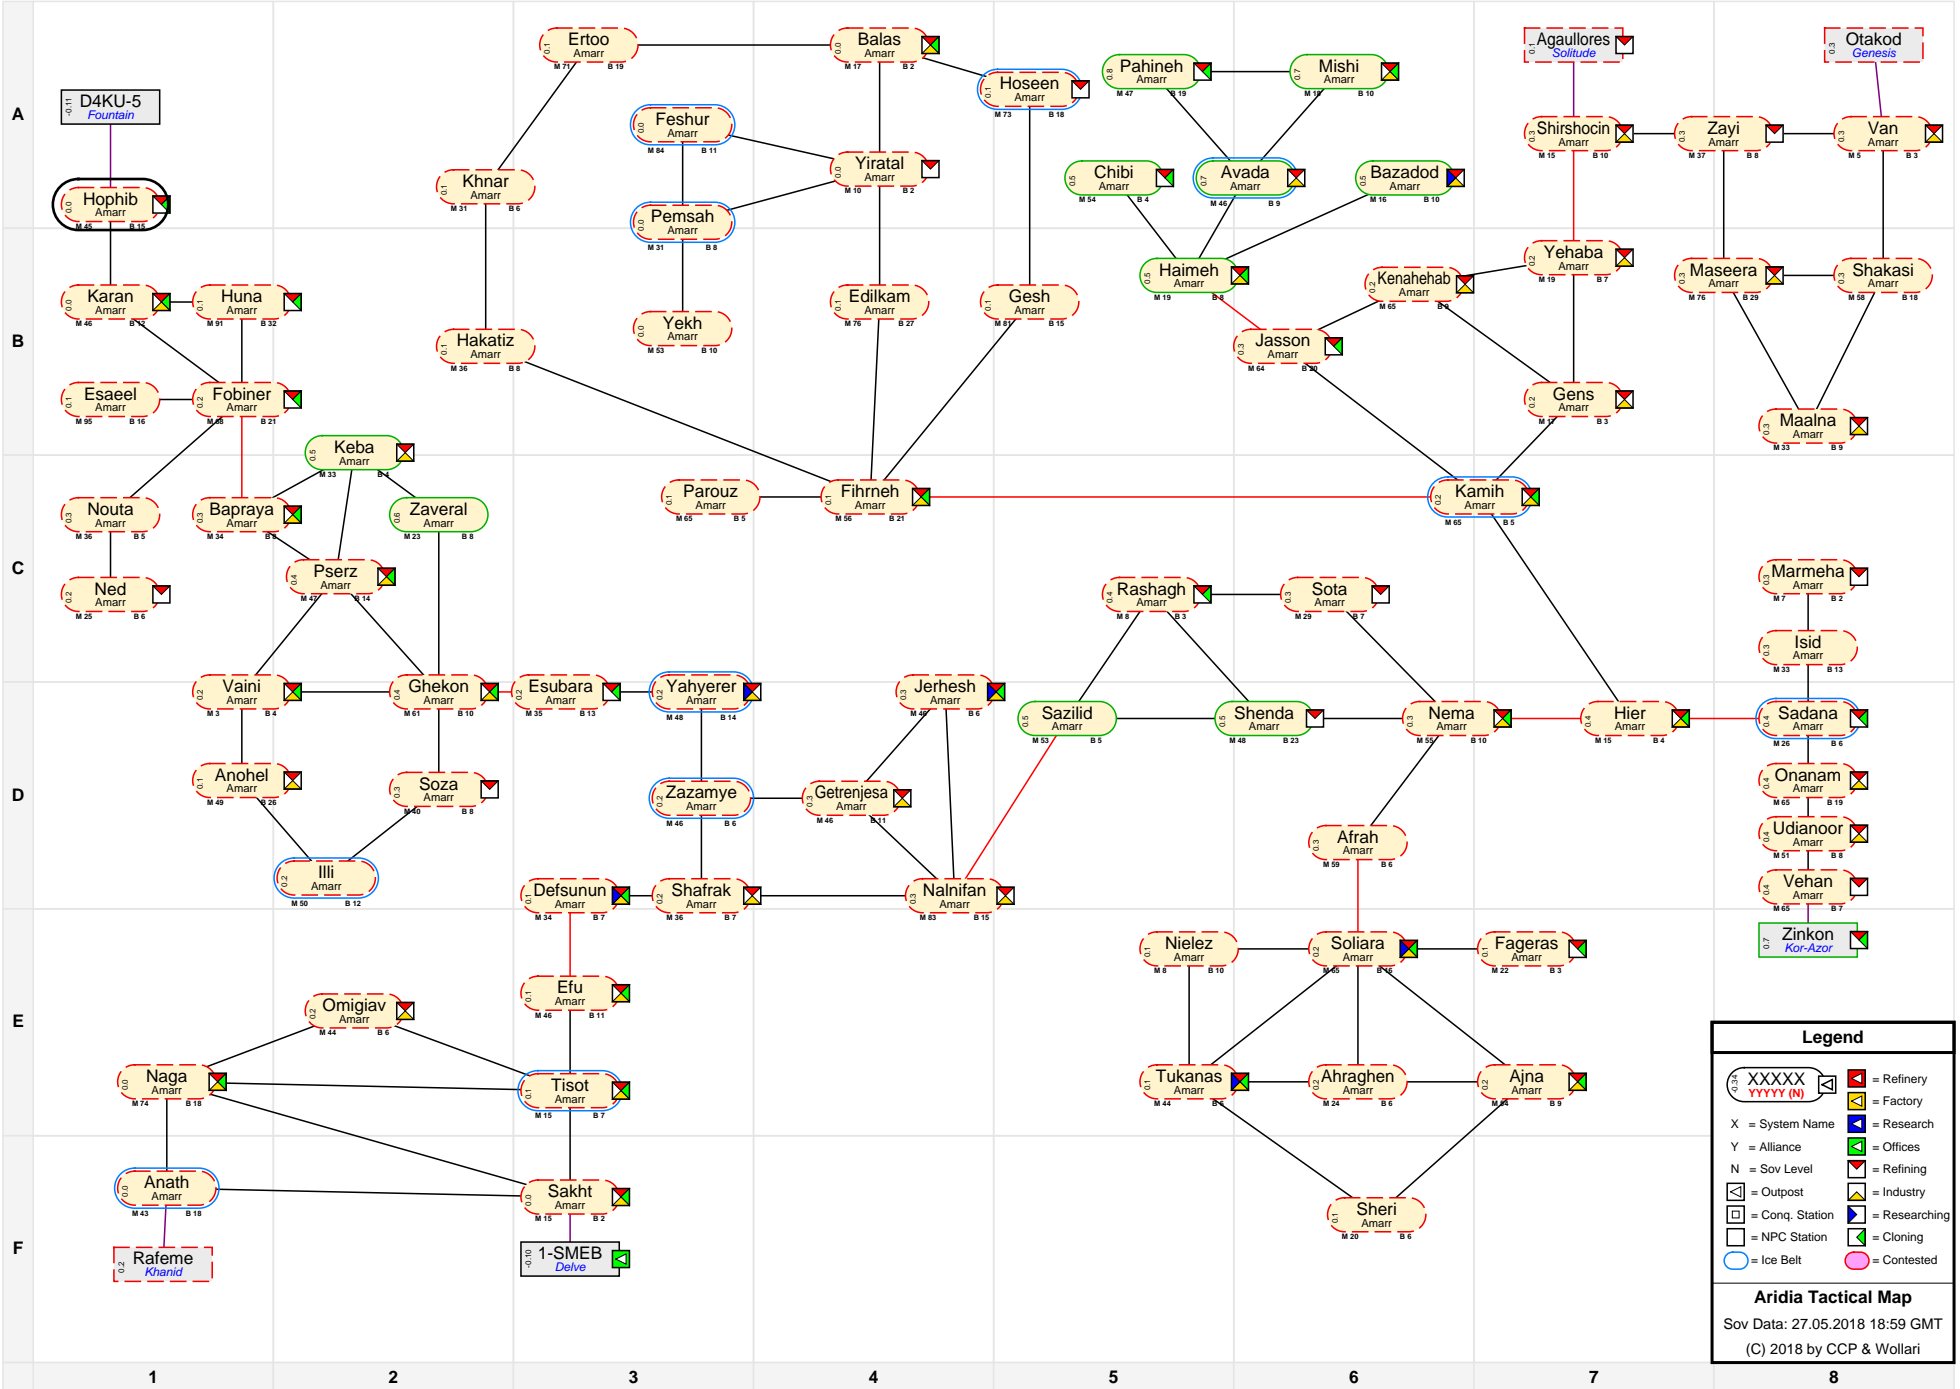

Aridia Tactical Map

Legend	
	= Refinery
	= Factory
	= Research
	= Offices
	= Refining
	= Industry
	= Researching
	= Cloning
	= Contested
Aridia Tactical Map	
Sov Data: 27.05.2018 18:59 GMT	
(C) 2018 by CCP & Wollari	