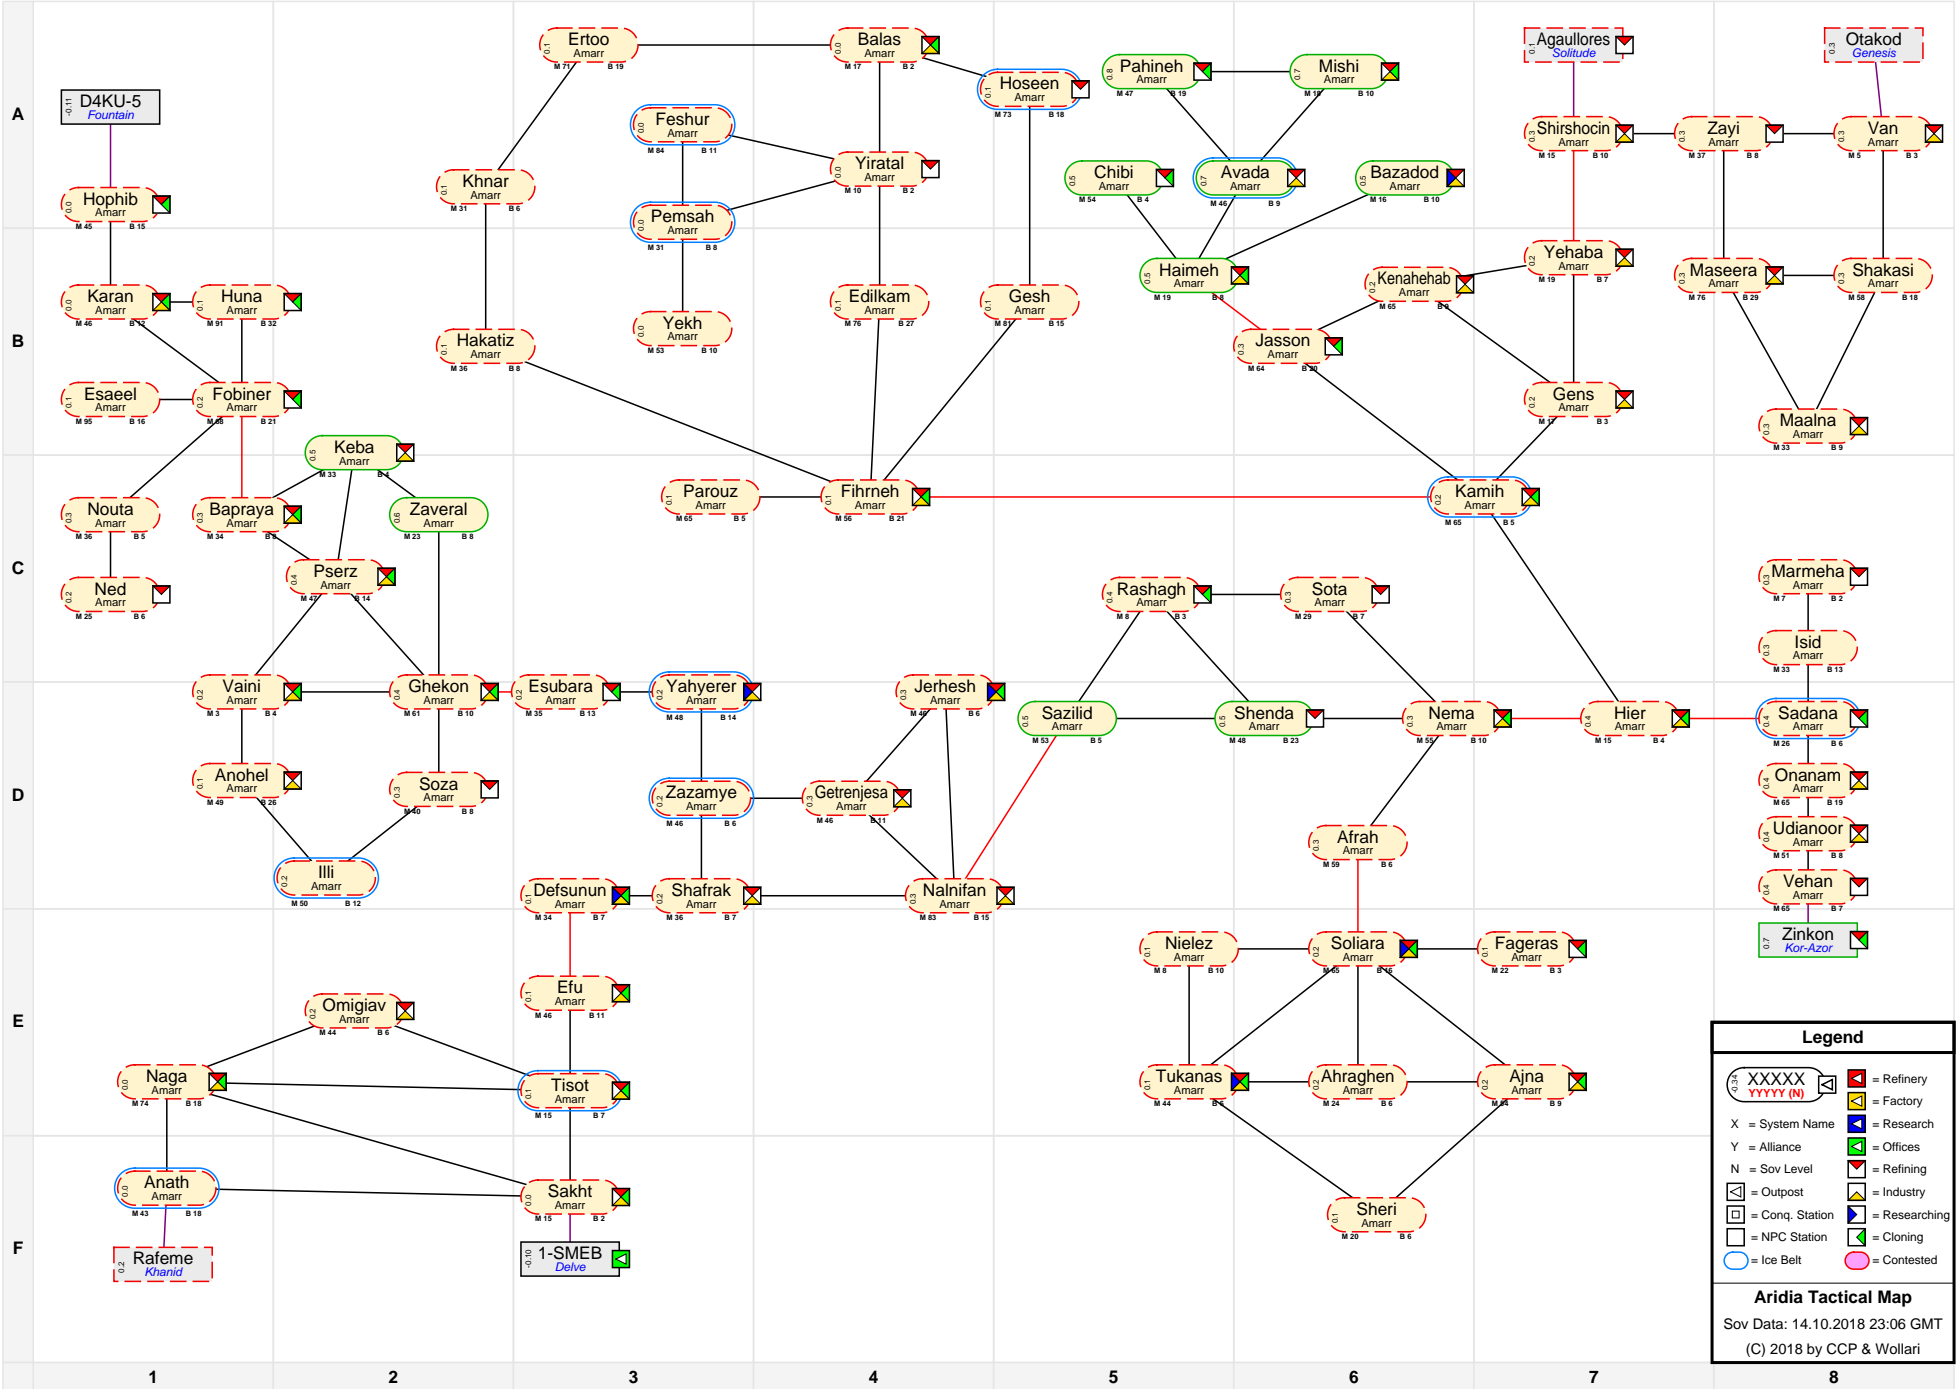

Aridia Tactical Map

Legend

- XXXXX YYYYY (N) [Icon] = Refinery
- X [Icon] = System Name
- Y [Icon] = Alliance
- N [Icon] = Sov Level
- [Icon] = Outpost
- [Icon] = NPC Station
- [Icon] = Ice Belt
- [Icon] = Research
- [Icon] = Offices
- [Icon] = Refining
- [Icon] = Industry
- [Icon] = Conq. Station
- [Icon] = Researching
- [Icon] = Cloning
- [Icon] = Contested

Aridia Tactical Map
 Sov Data: 14.10.2018 23:06 GMT
 (C) 2018 by CCP & Wollari