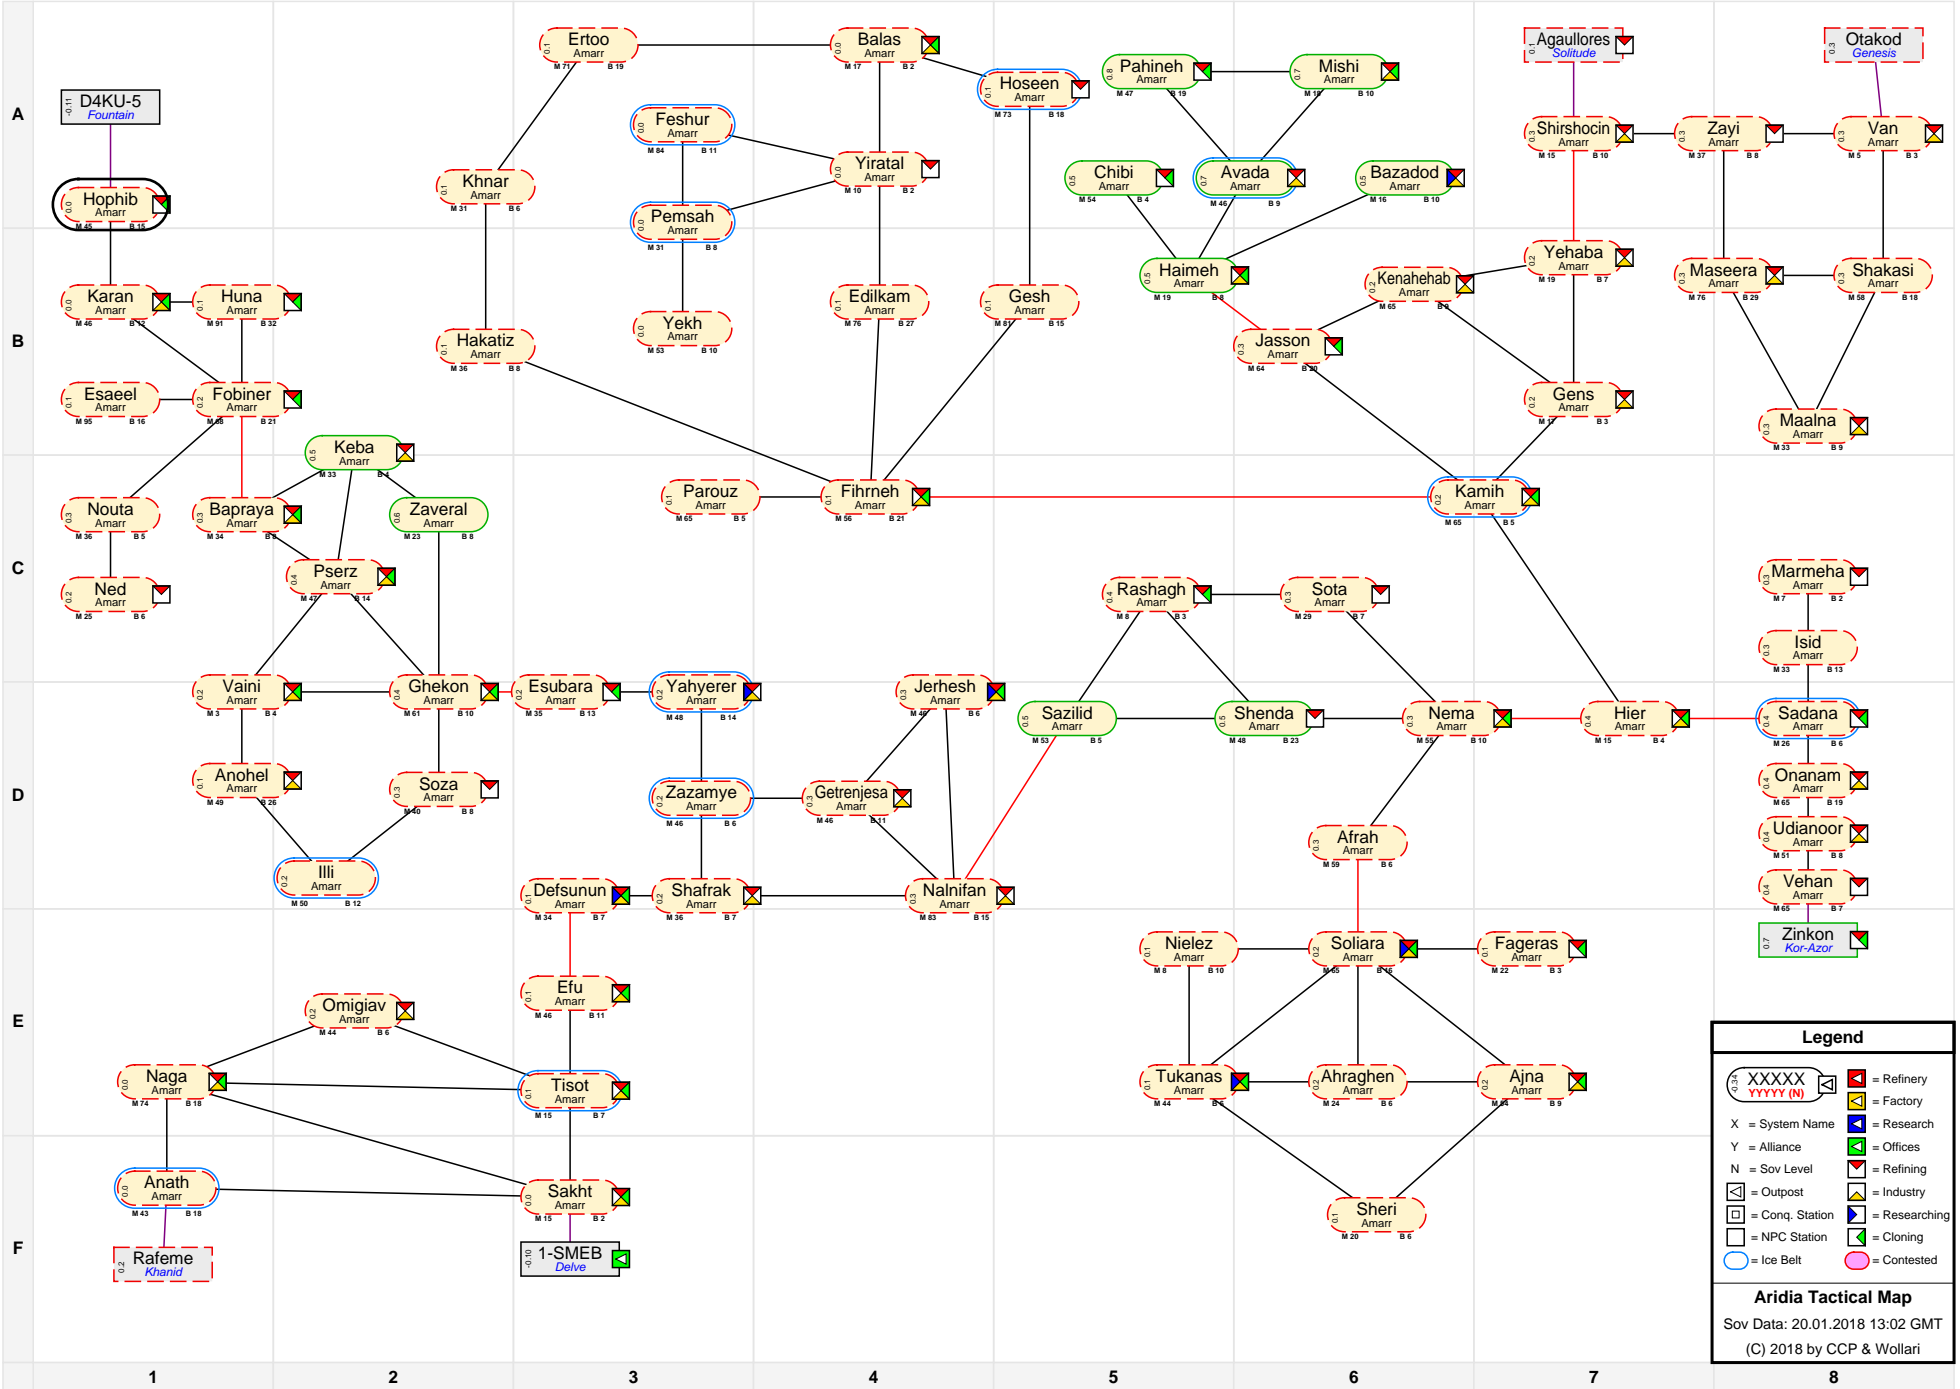

Aridia Tactical Map

| Legend | |
|--------|--|
| | |
| | |
| | |
| | |
| | |
| | |
| | |
| | |
| | |

Aridia Tactical Map
 Sov Data: 20.01.2018 13:02 GMT
 (C) 2018 by CCP & Wollari