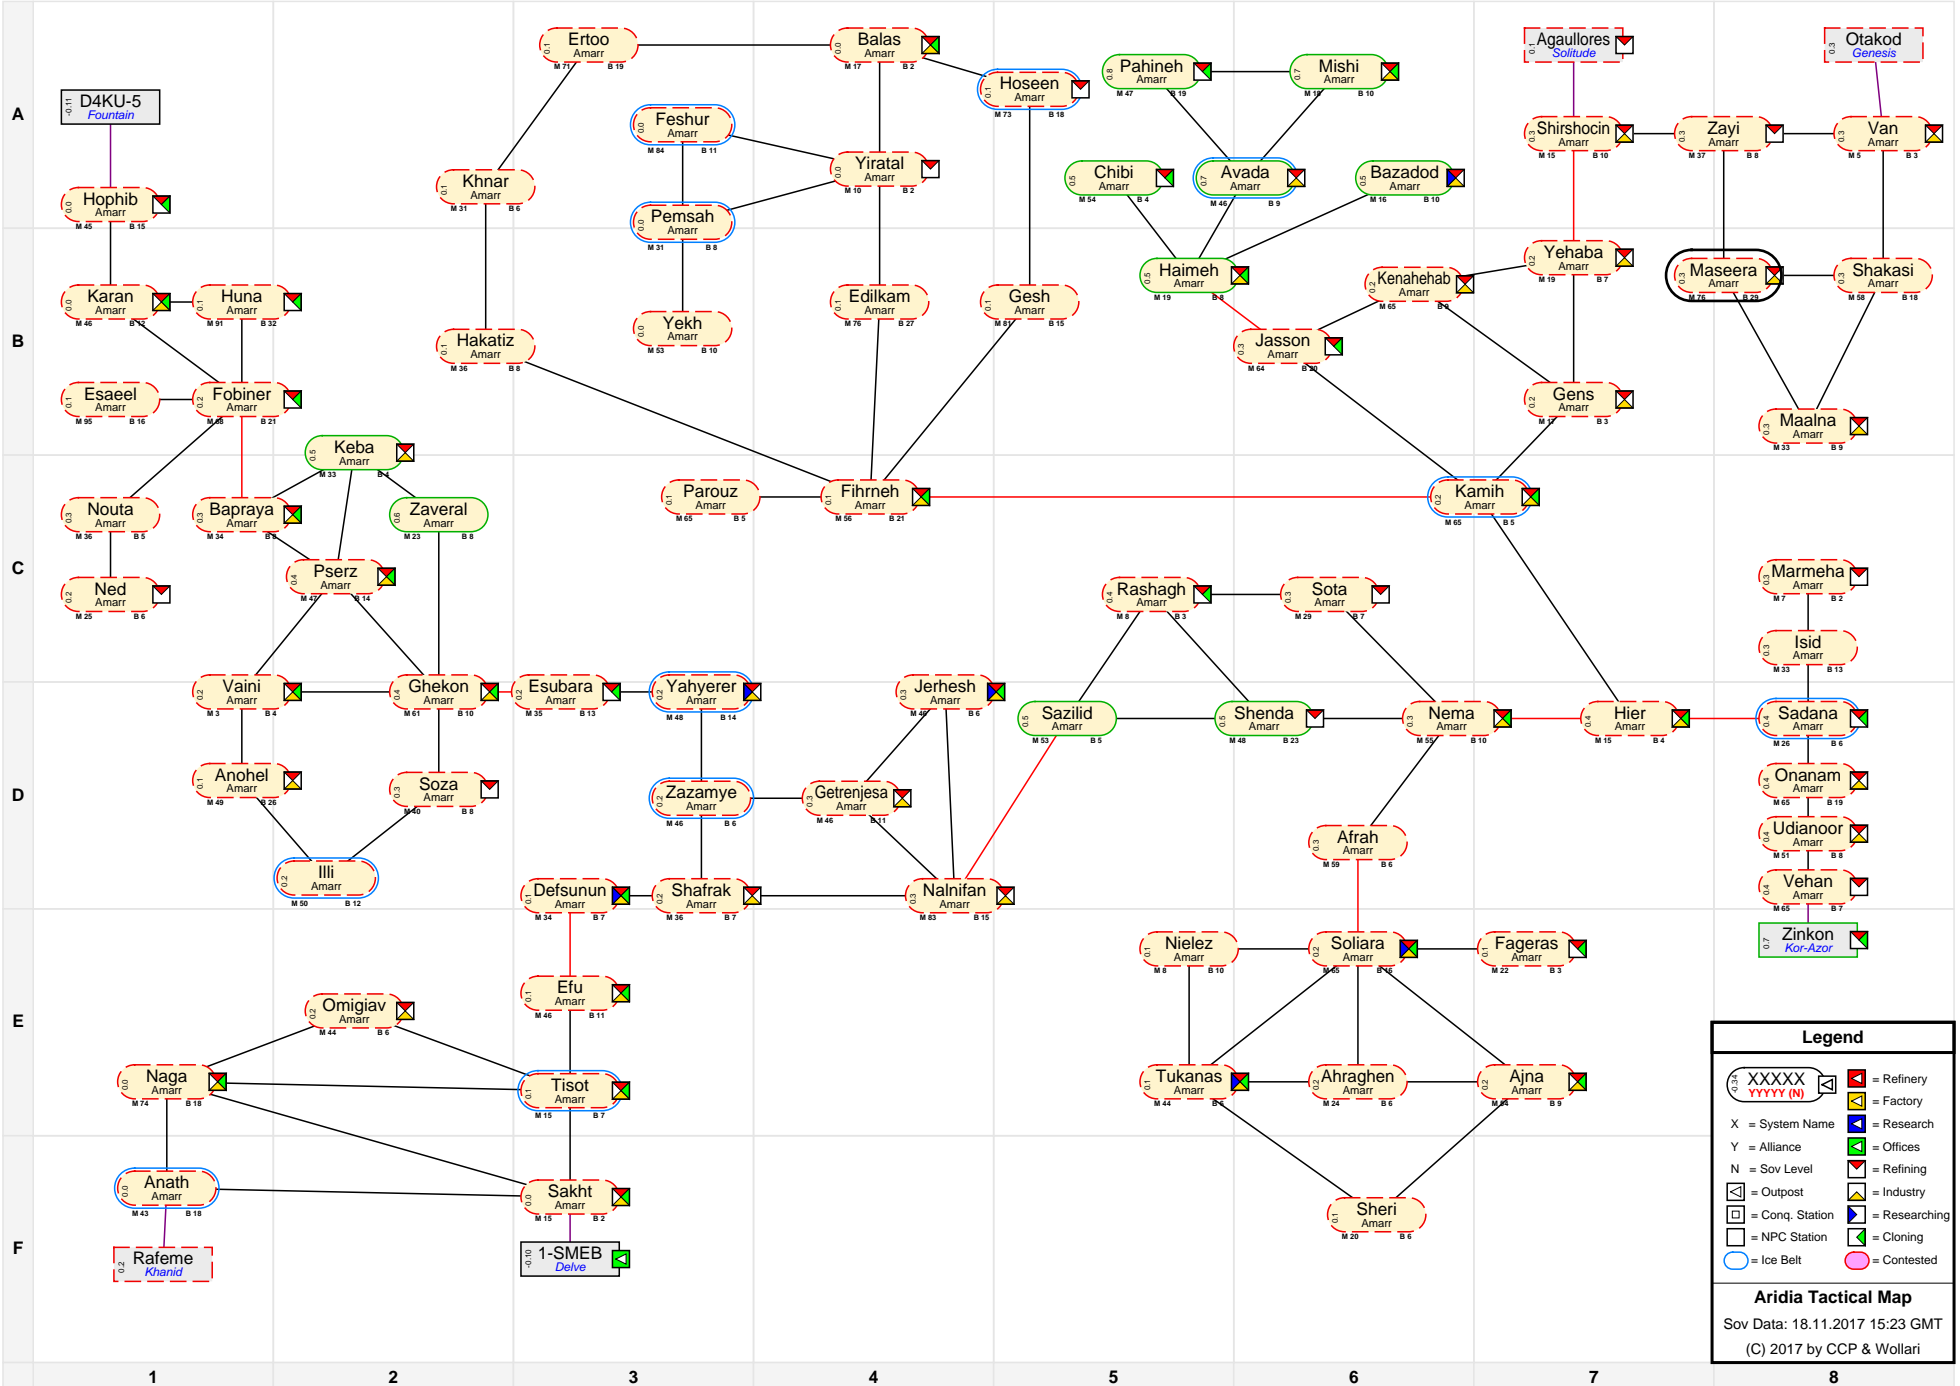

# Aridia Tactical Map

**Legend**

- XXXXX YYYYY (N) [Symbol] = Refinery
- X [Symbol] = System Name
- Y [Symbol] = Alliance
- N [Symbol] = Sov Level
- [Symbol] = Outpost
- [Symbol] = NPC Station
- [Symbol] = Ice Belt
- [Symbol] = Contested
- [Symbol] = Research
- [Symbol] = Offices
- [Symbol] = Refining
- [Symbol] = Industry
- [Symbol] = Conq. Station
- [Symbol] = Researching
- [Symbol] = Cloning

**Aridia Tactical Map**  
 Sov Data: 18.11.2017 15:23 GMT  
 (C) 2017 by CCP & Wollari