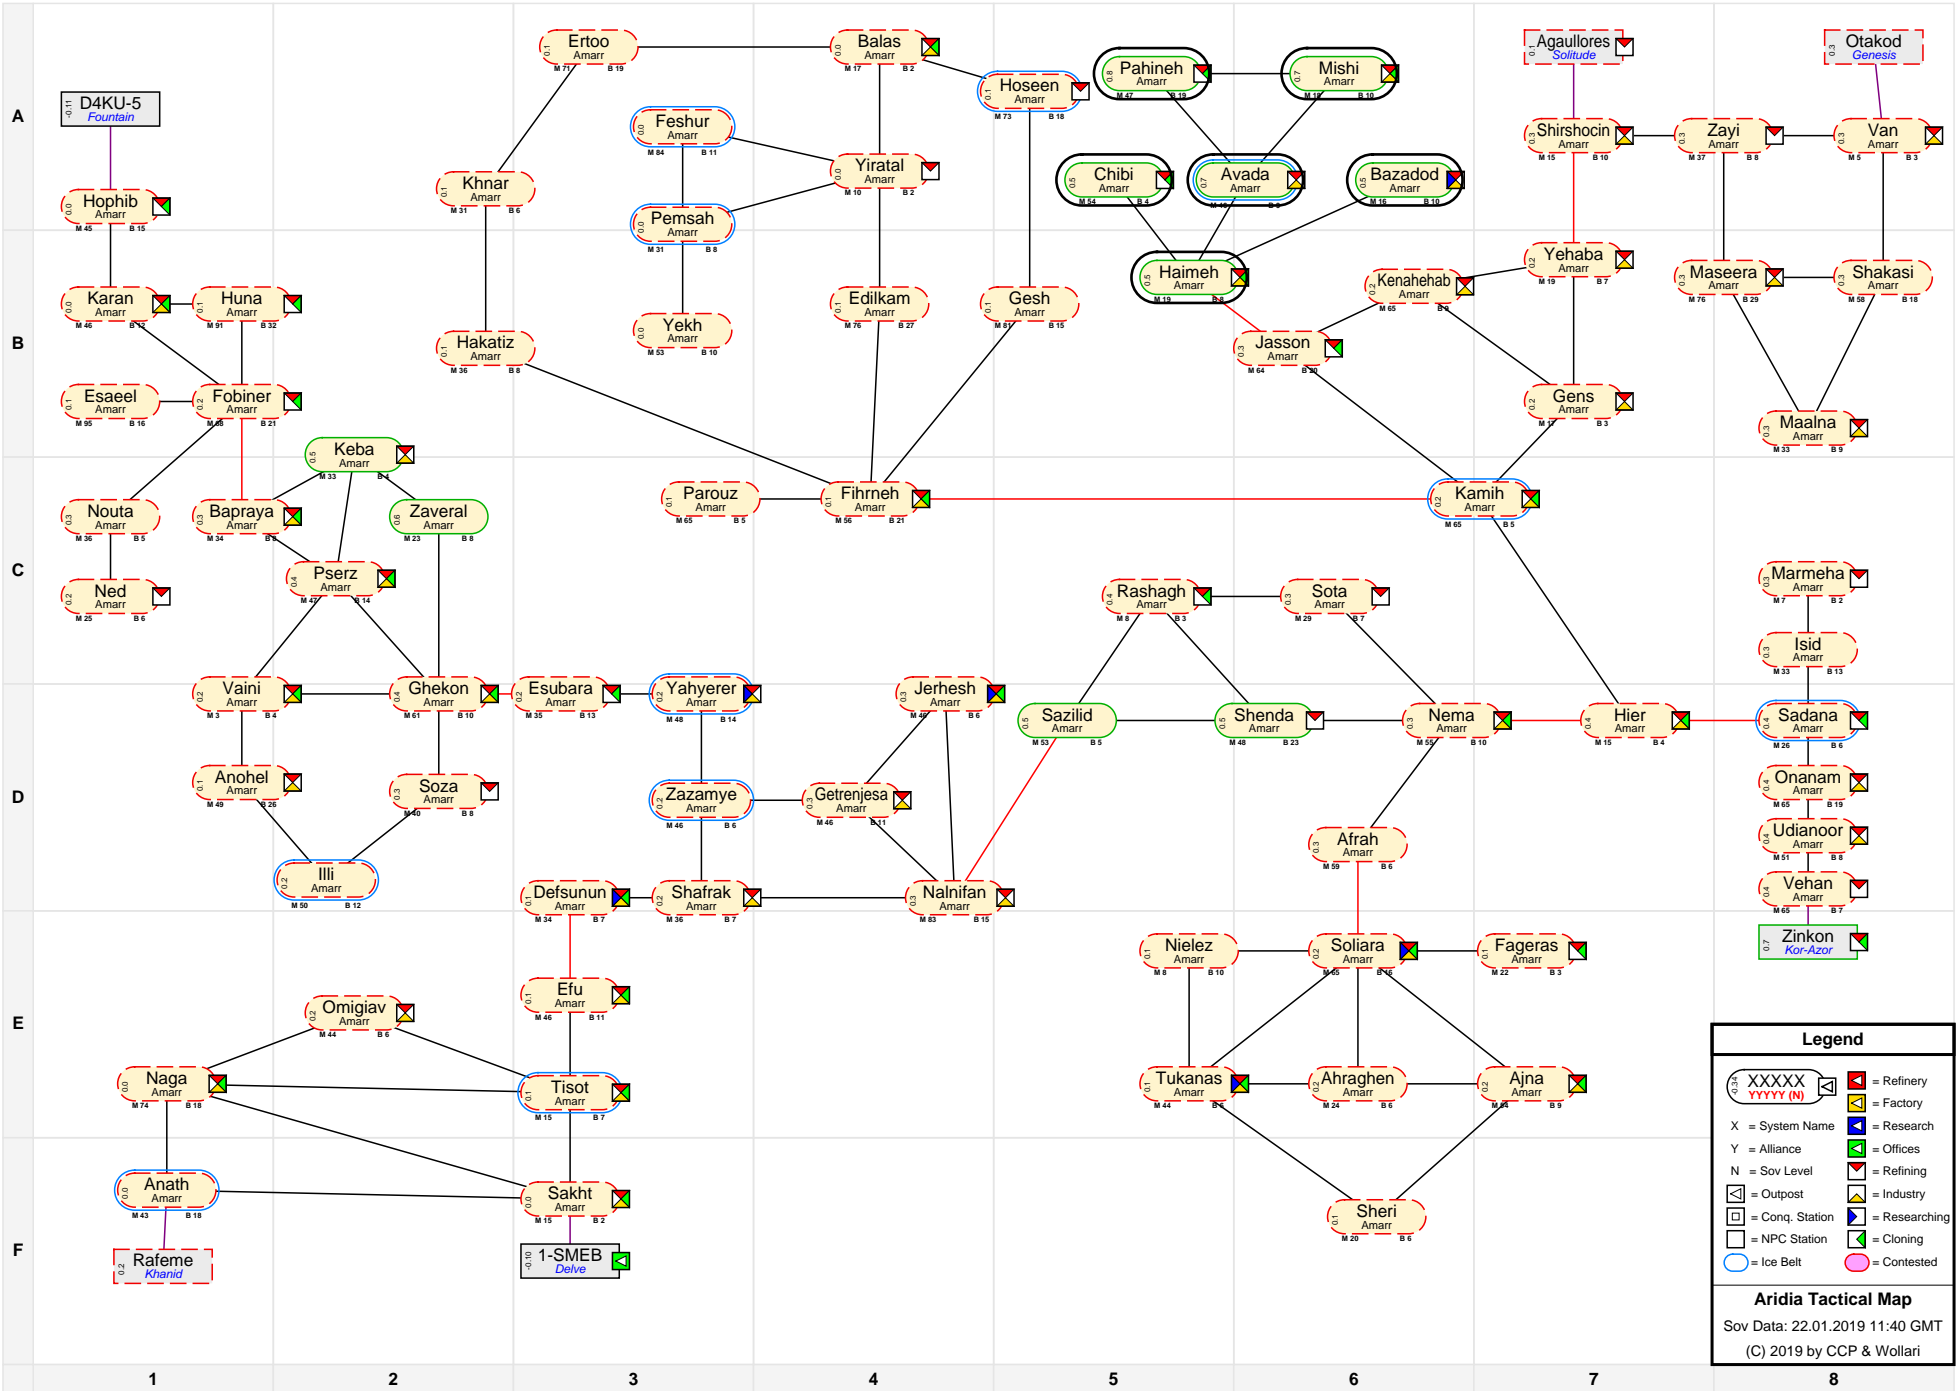

Aridia Tactical Map

Legend	
	= Refinery
	= Factory
	= Research
	= Offices
	= Refining
	= Industry
	= Researching
	= Cloning
	= Contested
	= NPC Station
	= Ice Belt
Aridia Tactical Map	
Sov Data: 22.01.2019 11:40 GMT	
(C) 2019 by CCP & Wollari	