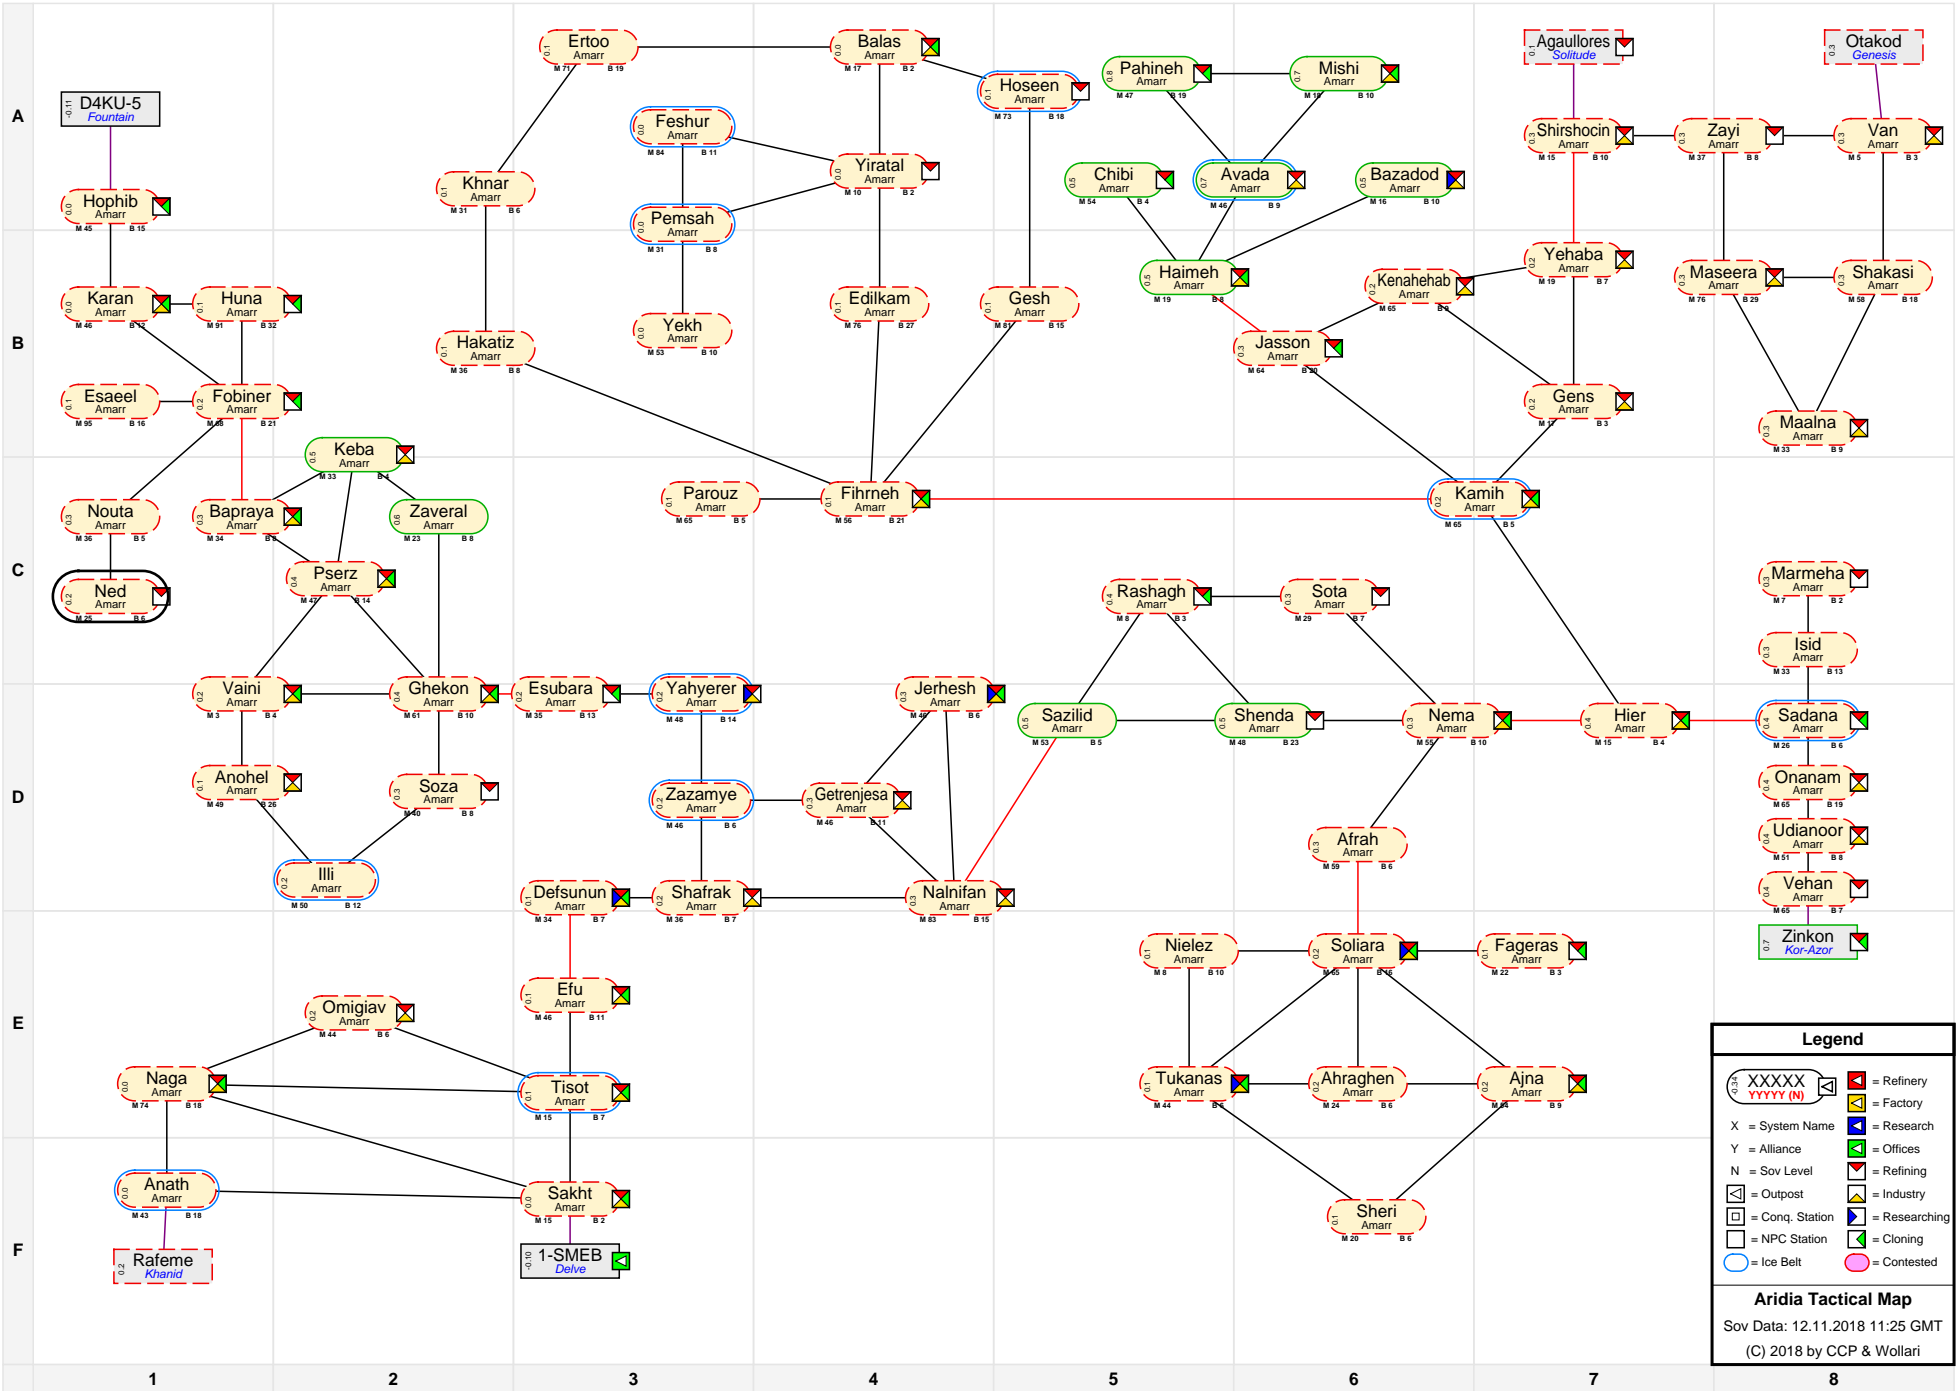

Aridia Tactical Map

Legend

- XXXXX YYYYY (N) [Icon] = Refinery
- [Icon] = Factory
- X = System Name
- Y = Alliance
- N = Sov Level
- N [Icon] = Refining
- [Icon] = Outpost
- [Icon] = Conq. Station
- [Icon] = NPC Station
- [Icon] = Ice Belt
- [Icon] = Research
- [Icon] = Offices
- [Icon] = Cloning
- [Icon] = Contested

Aridia Tactical Map
 Sov Data: 12.11.2018 11:25 GMT
 (C) 2018 by CCP & Wollari