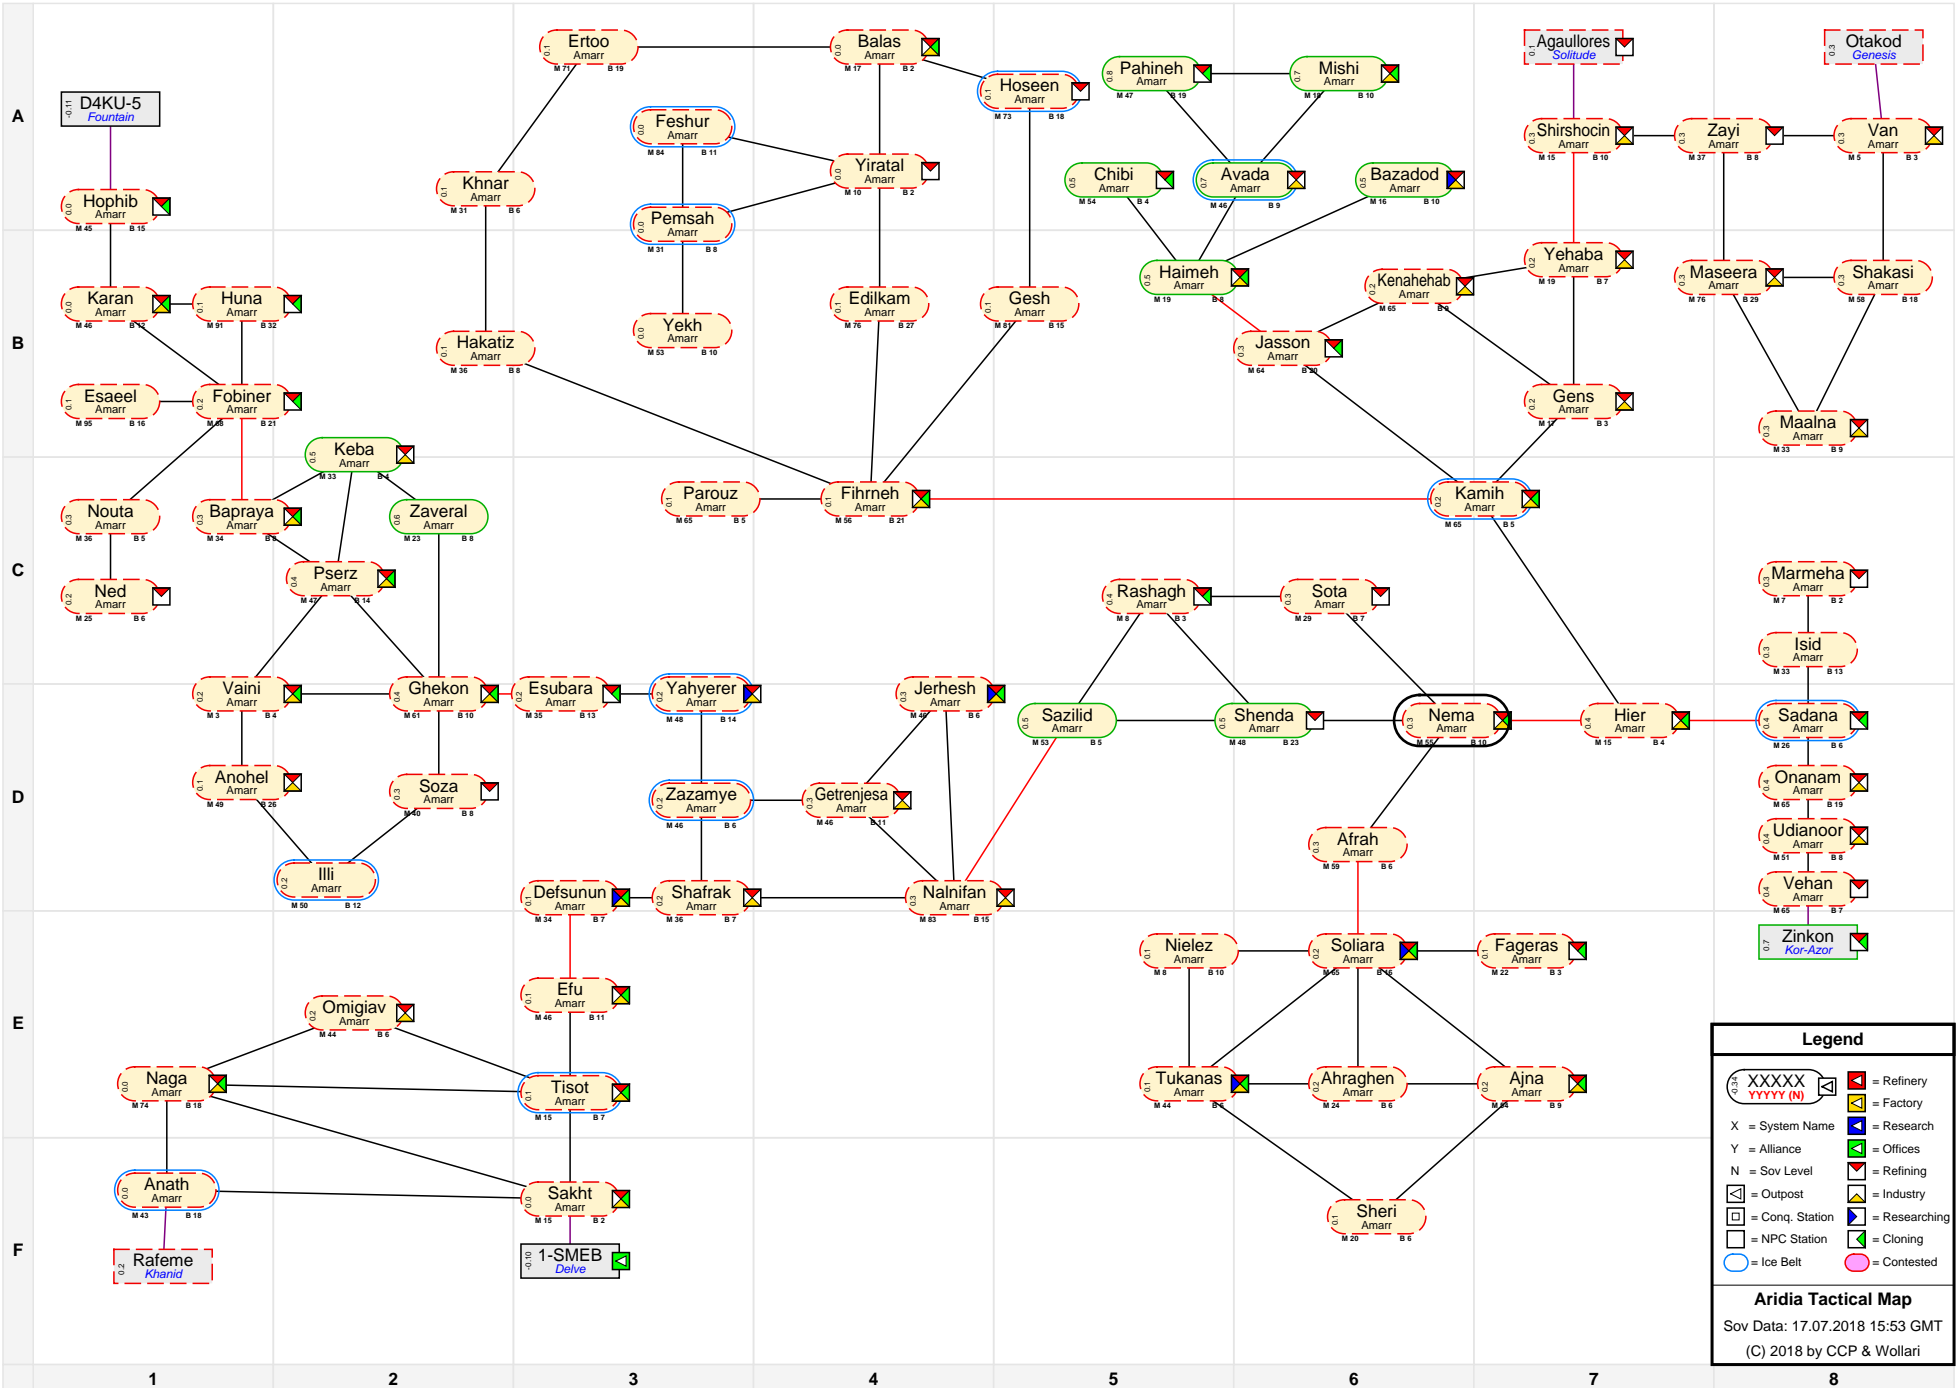

# Aridia Tactical Map

**Legend**

- XXXXX YYYYY (N) = Refinery
- XXXXX YYYYY (N) = Factory
- X = System Name
- Y = Alliance
- N = Sov Level
- N = Refining
- N = Outpost
- N = Conq. Station
- N = Researching
- N = NPC Station
- = Ice Belt
- = Cloning
- = Contested

**Aridia Tactical Map**  
 Sov Data: 17.07.2018 15:53 GMT  
 (C) 2018 by CCP & Wollari