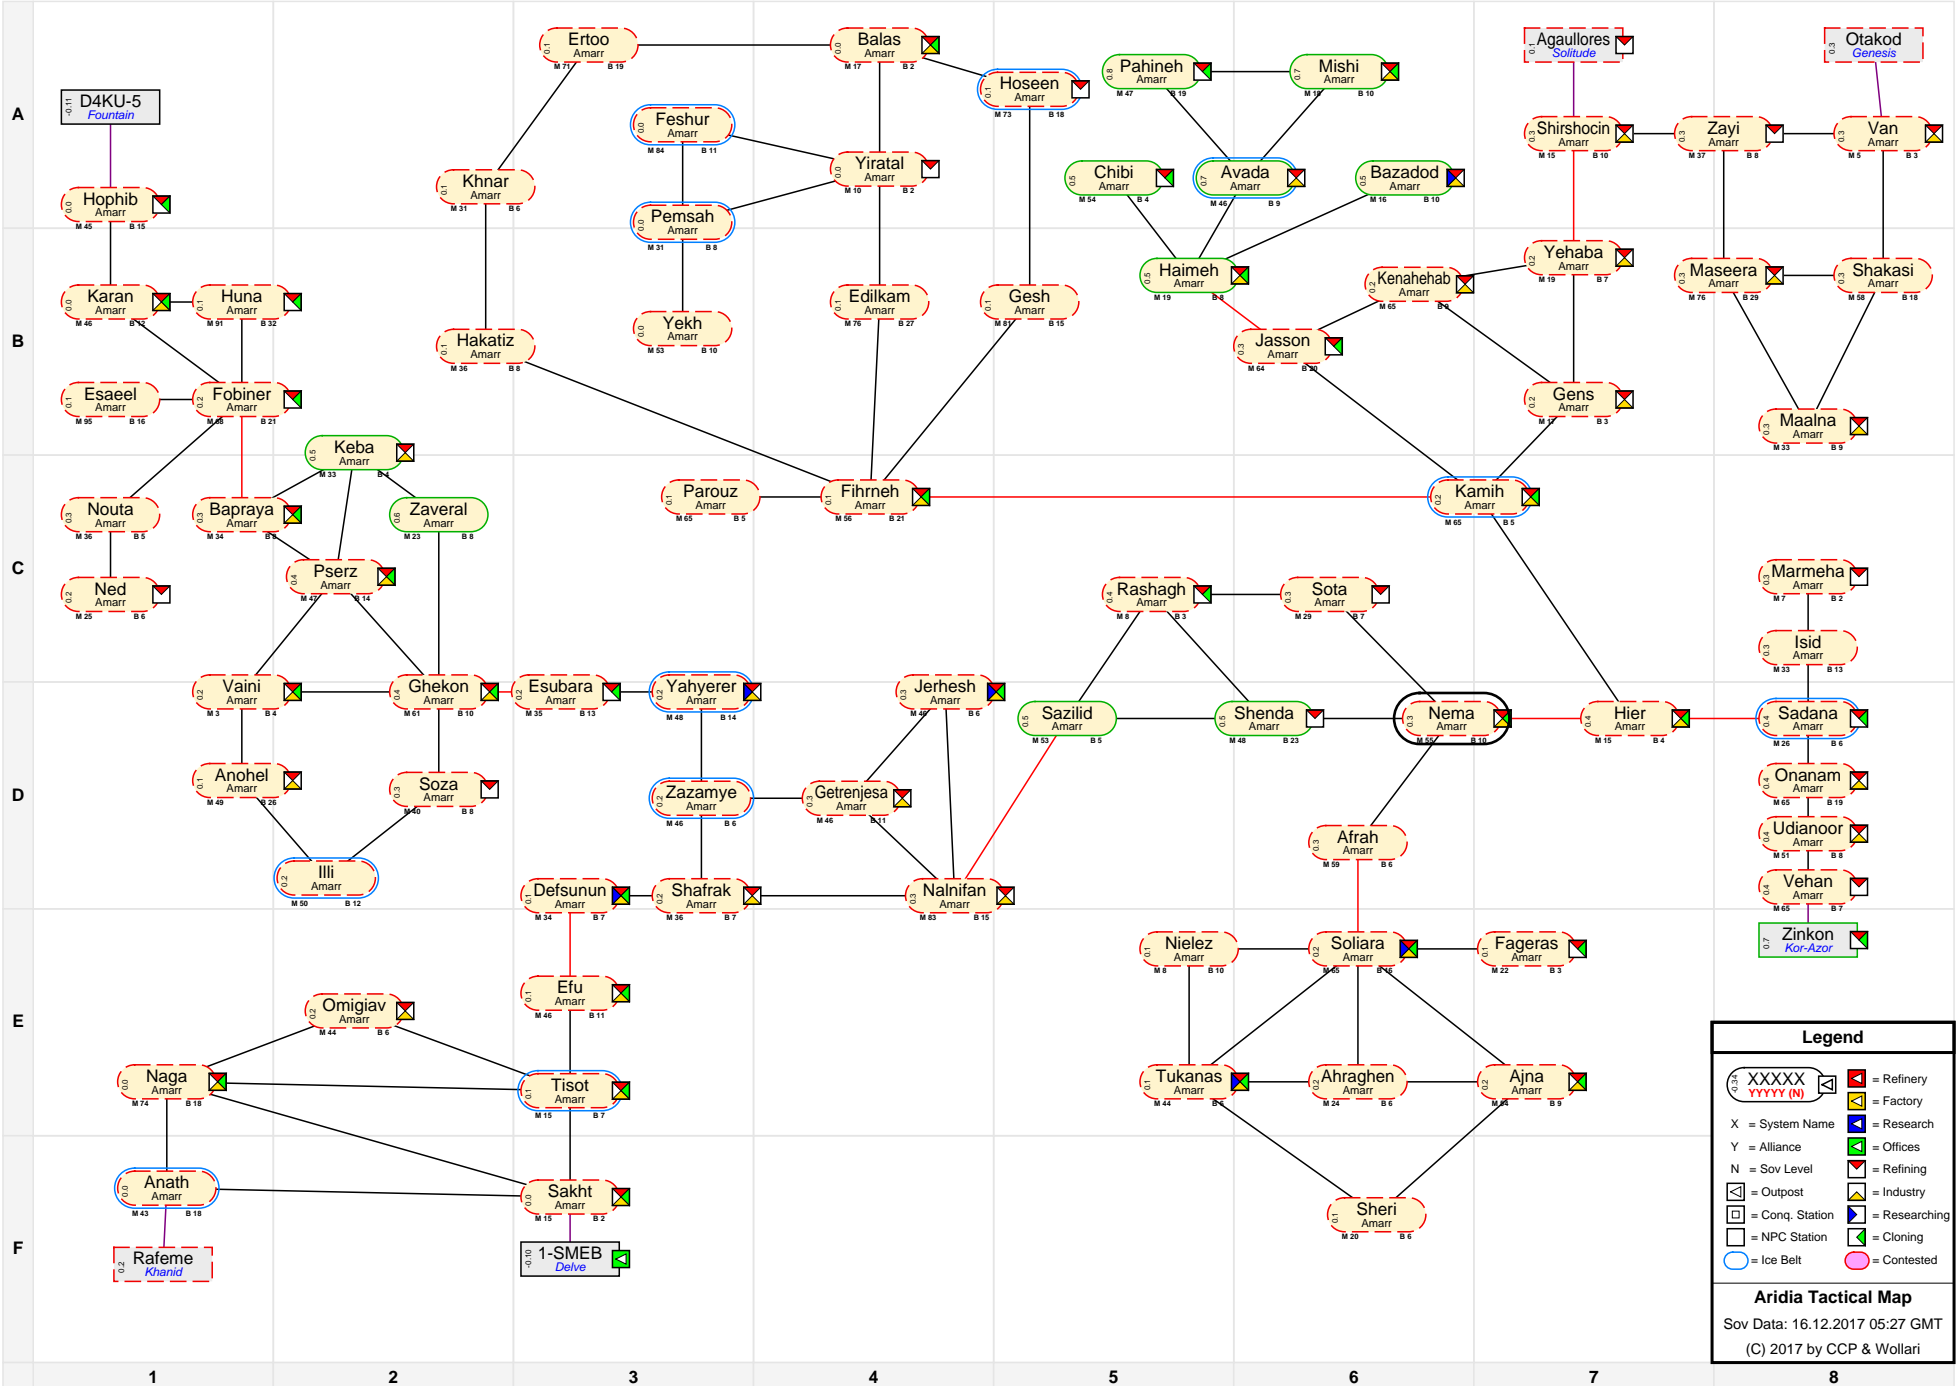

Aridia Tactical Map

Legend	
	= Refinery
	= Factory
	= Research
	= Offices
	= Refining
	= Industry
	= Researching
	= Cloning
	= Contested

Aridia Tactical Map
 Sov Data: 16.12.2017 05:27 GMT
 (C) 2017 by CCP & Wollari