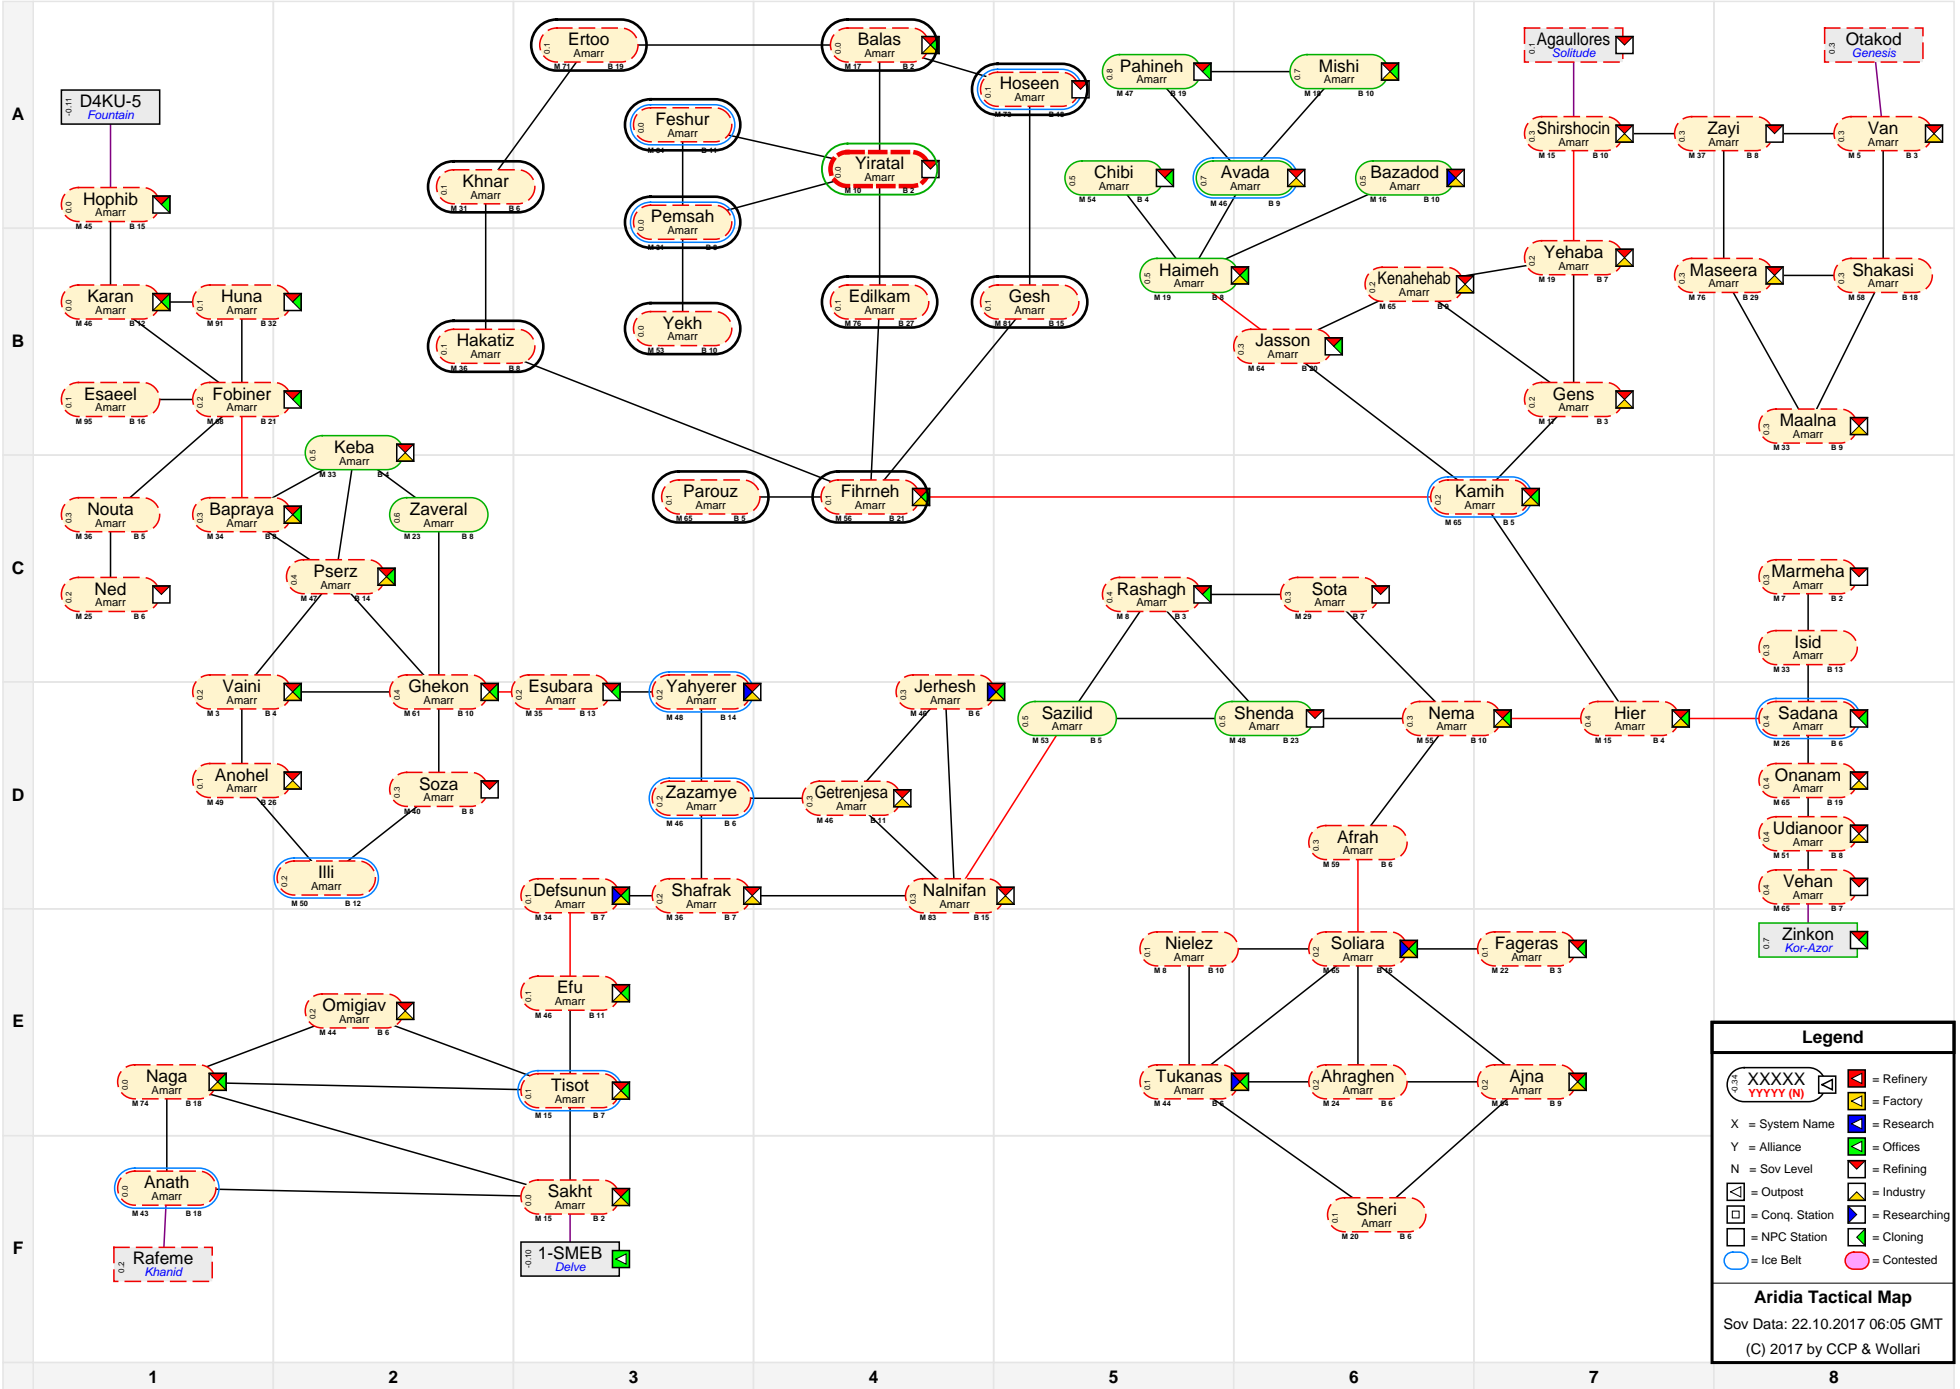

Aridia Tactical Map

Legend	
	= Refinery
	= Factory
	= Research
	= Offices
	= Refining
	= Industry
	= Researching
	= Cloning
	= Contested
	= NPC Station
	= Ice Belt

Aridia Tactical Map
 Sov Data: 22.10.2017 06:05 GMT
 (C) 2017 by CCP & Wollari