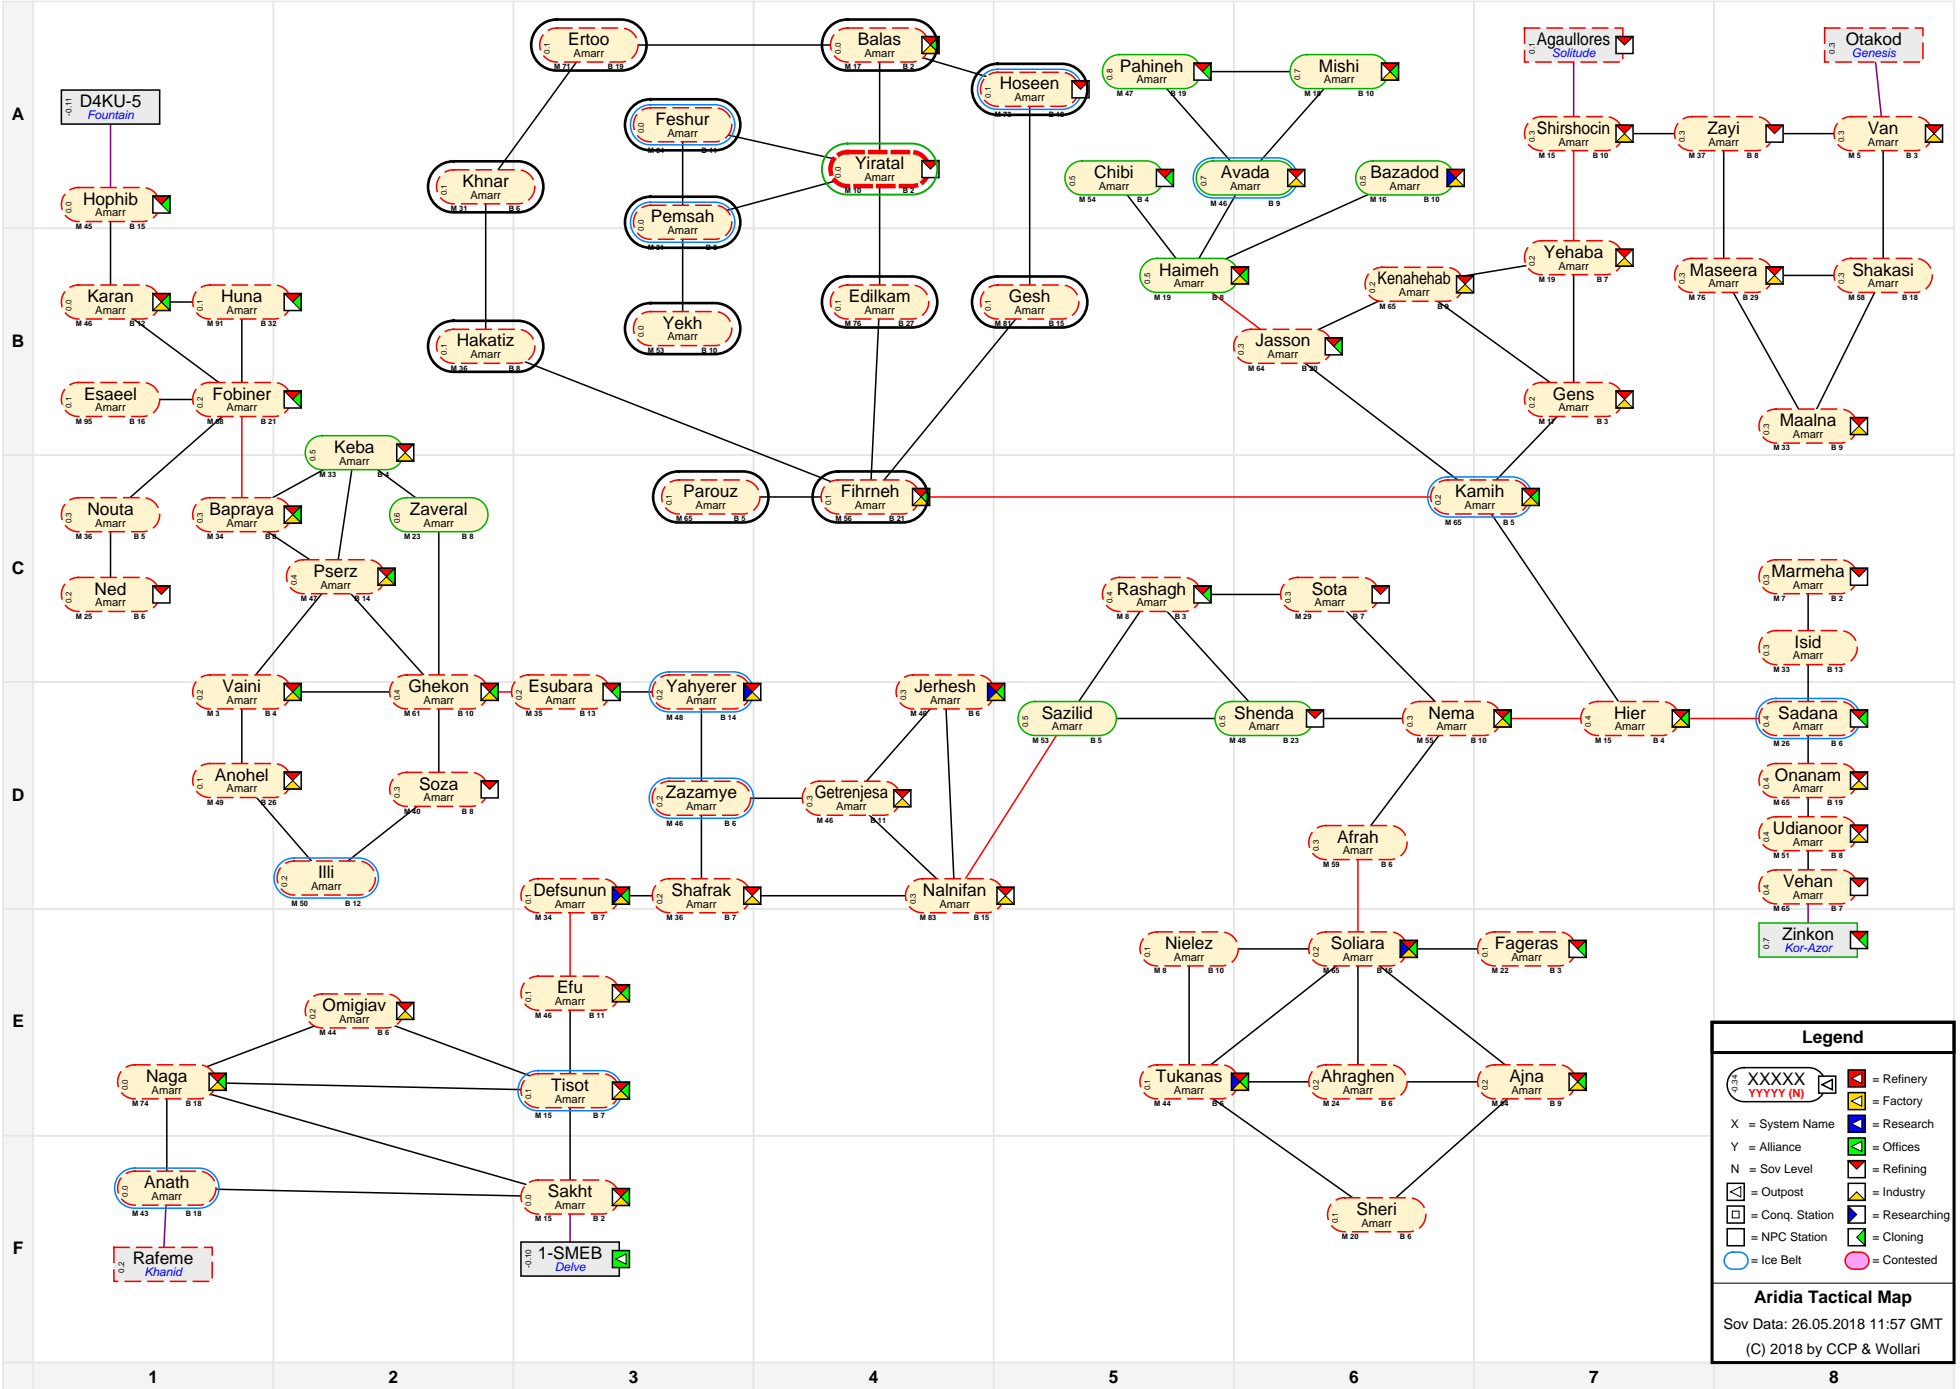

Aridia Tactical Map

Legend

- XXXXX YYYYY (N) [Icon] = Refinery
- X [Icon] = System Name
- Y [Icon] = Alliance
- N [Icon] = Sov Level
- [Icon] = Refining
- [Icon] = Outpost
- [Icon] = Industry
- [Icon] = Conq. Station
- [Icon] = Researching
- [Icon] = NPC Station
- [Icon] = Cloning
- [Icon] = Ice Belt
- [Icon] = Contested

Aridia Tactical Map
 Sov Data: 26.05.2018 11:57 GMT
 (C) 2018 by CCP & Wollari