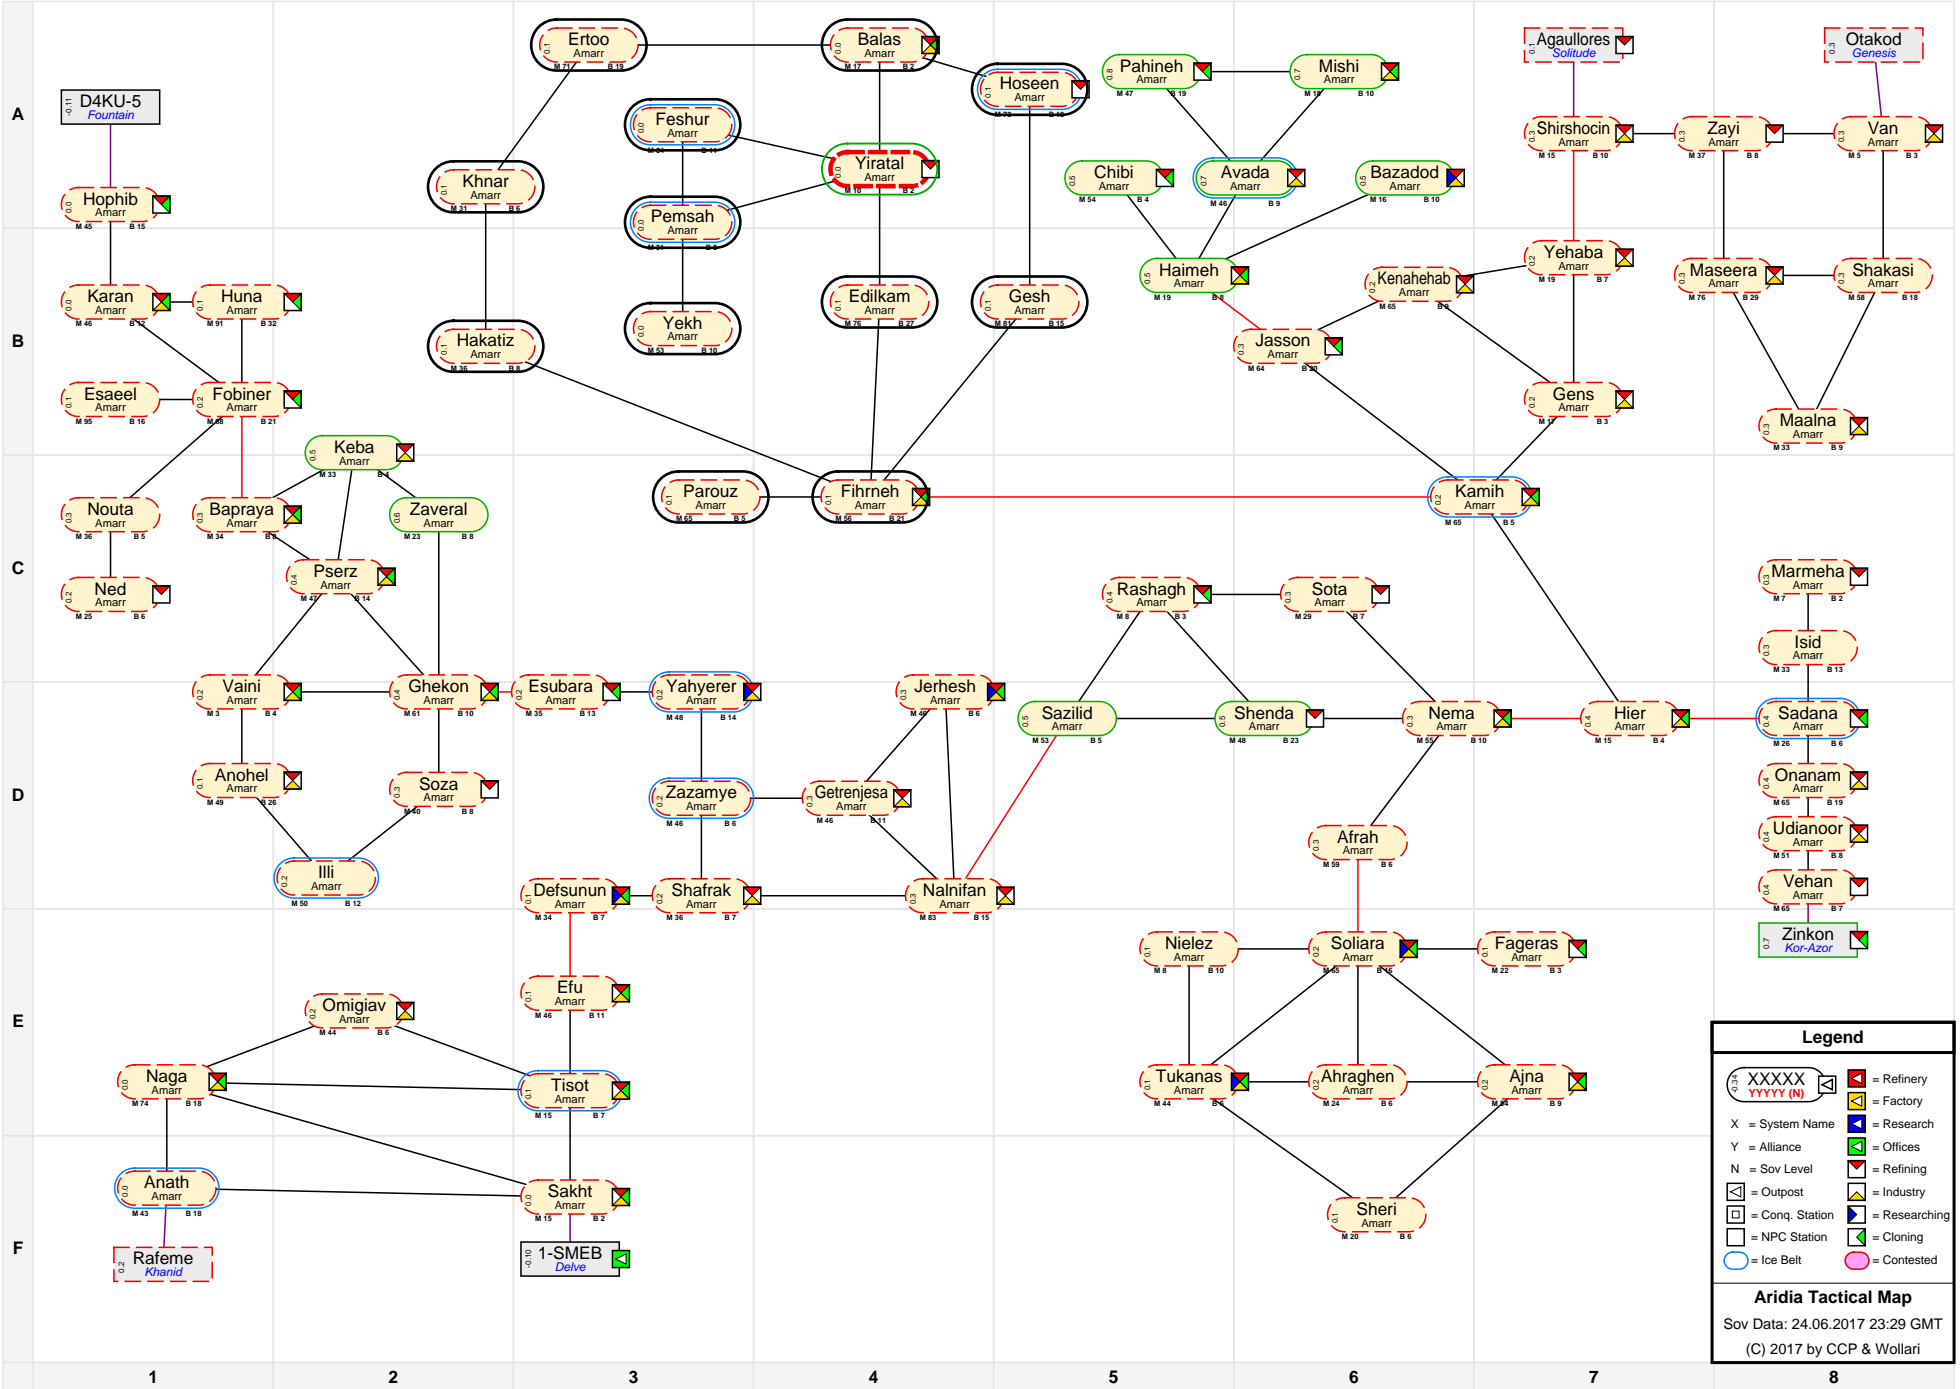

# Aridia Tactical Map

Legend	
	= Refinery
	= Factory
	= Research
	= Offices
	= Refining
	= Industry
	= Researching
	= Cloning
	= Contested
<b>Aridia Tactical Map</b>	
Sov Data: 24.06.2017 23:29 GMT	
(C) 2017 by CCP & Wollari	