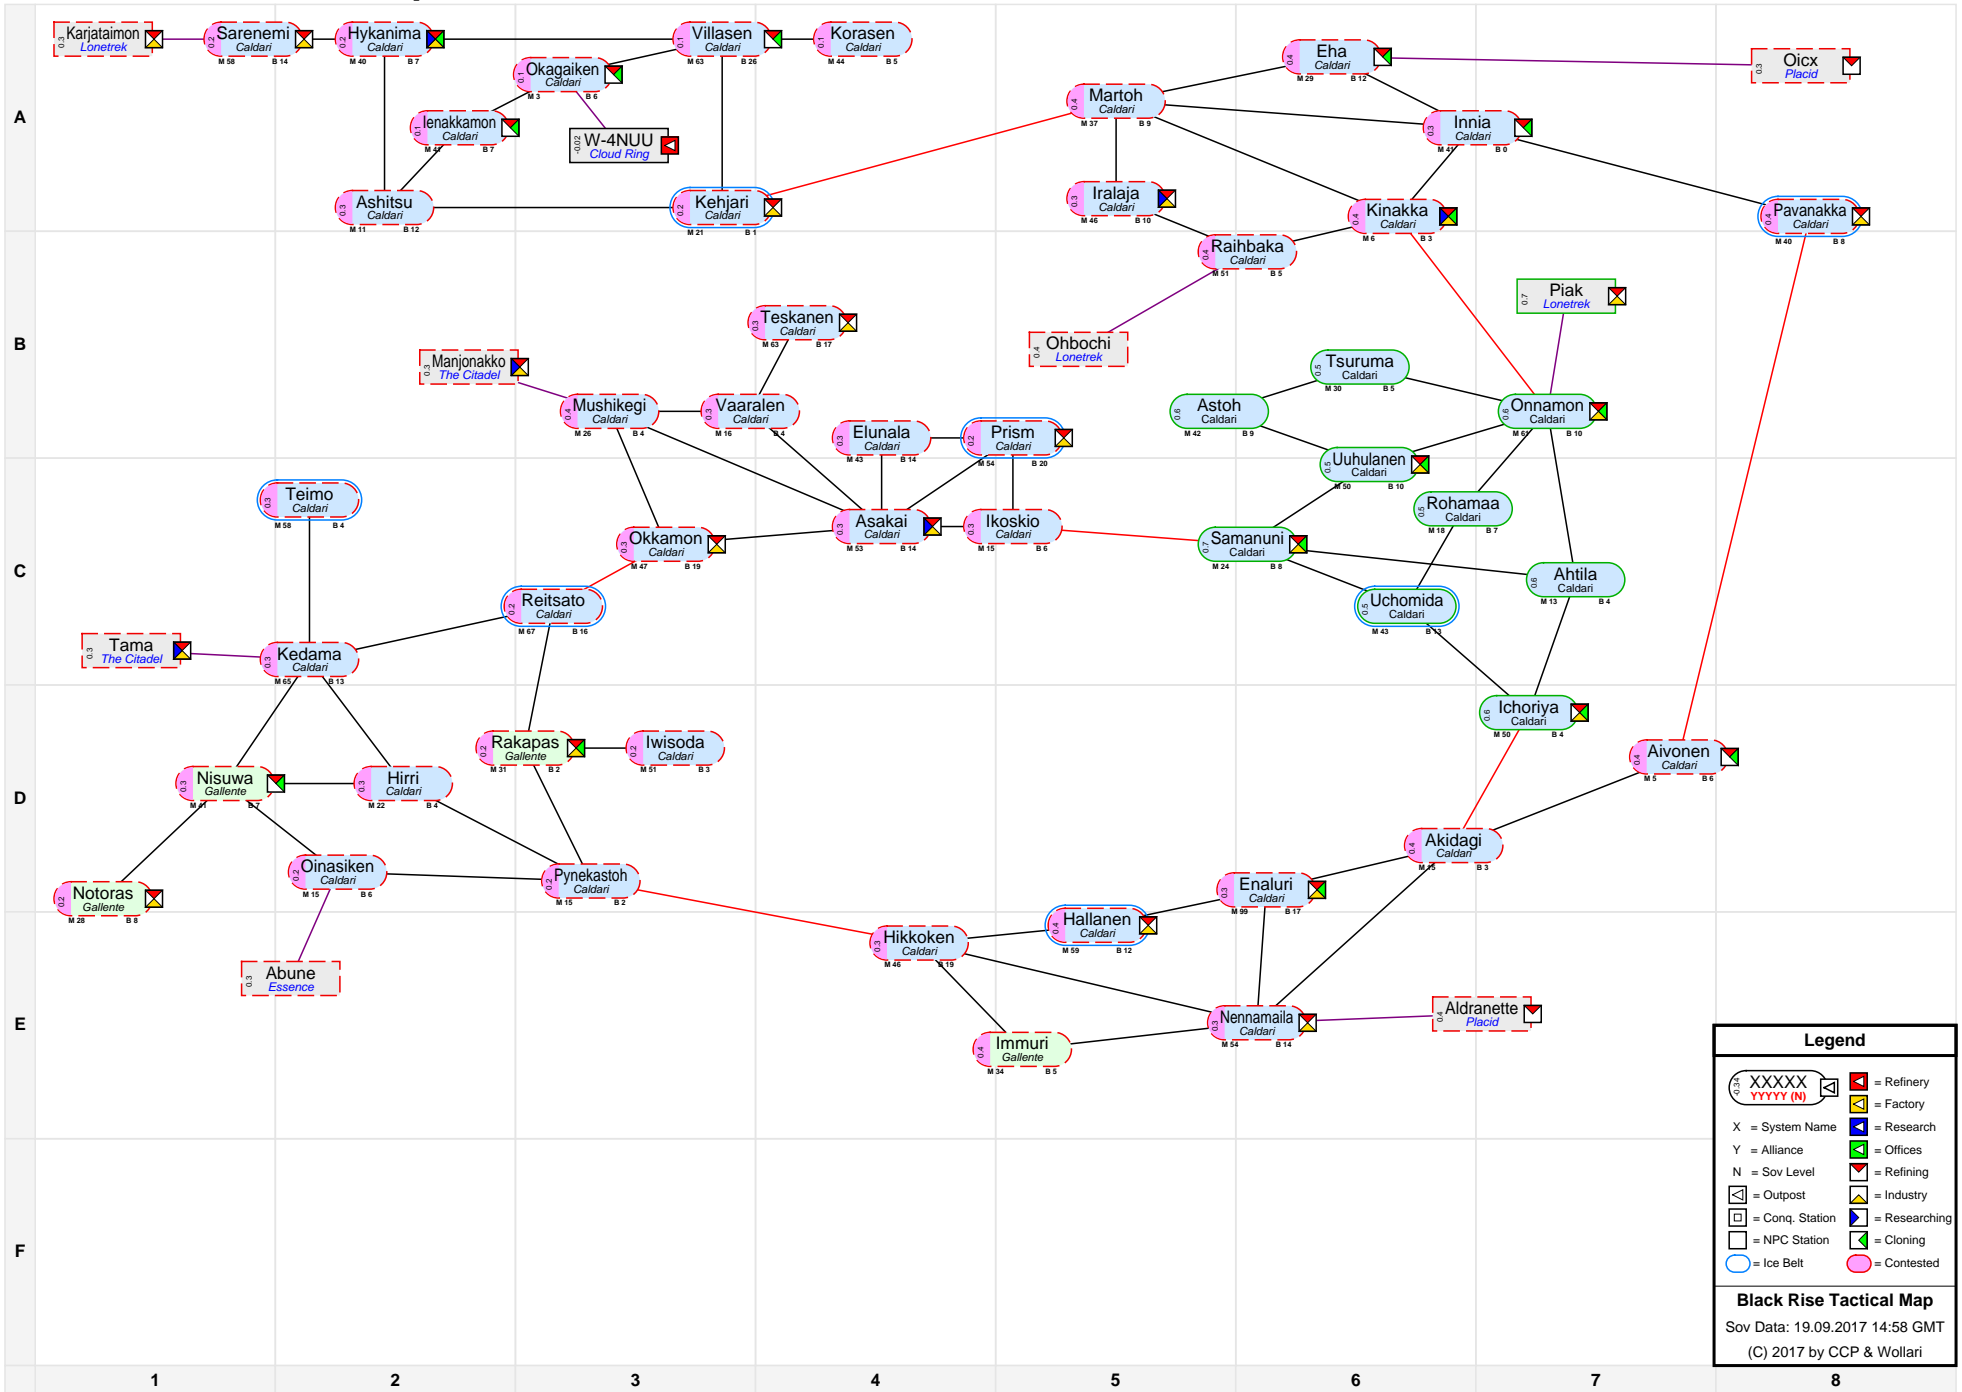

Black Rise Tactical Map

Legend

- = Refinery
- = Factory
- = System Name
- = Alliance
- = Sov Level
- = Outpost
- = Conq. Station
- = NPC Station
- = Cloning
- = Ice Belt
- = Contested

Black Rise Tactical Map
 Sov Data: 19.09.2017 14:58 GMT
 (C) 2017 by CCP & Wollari