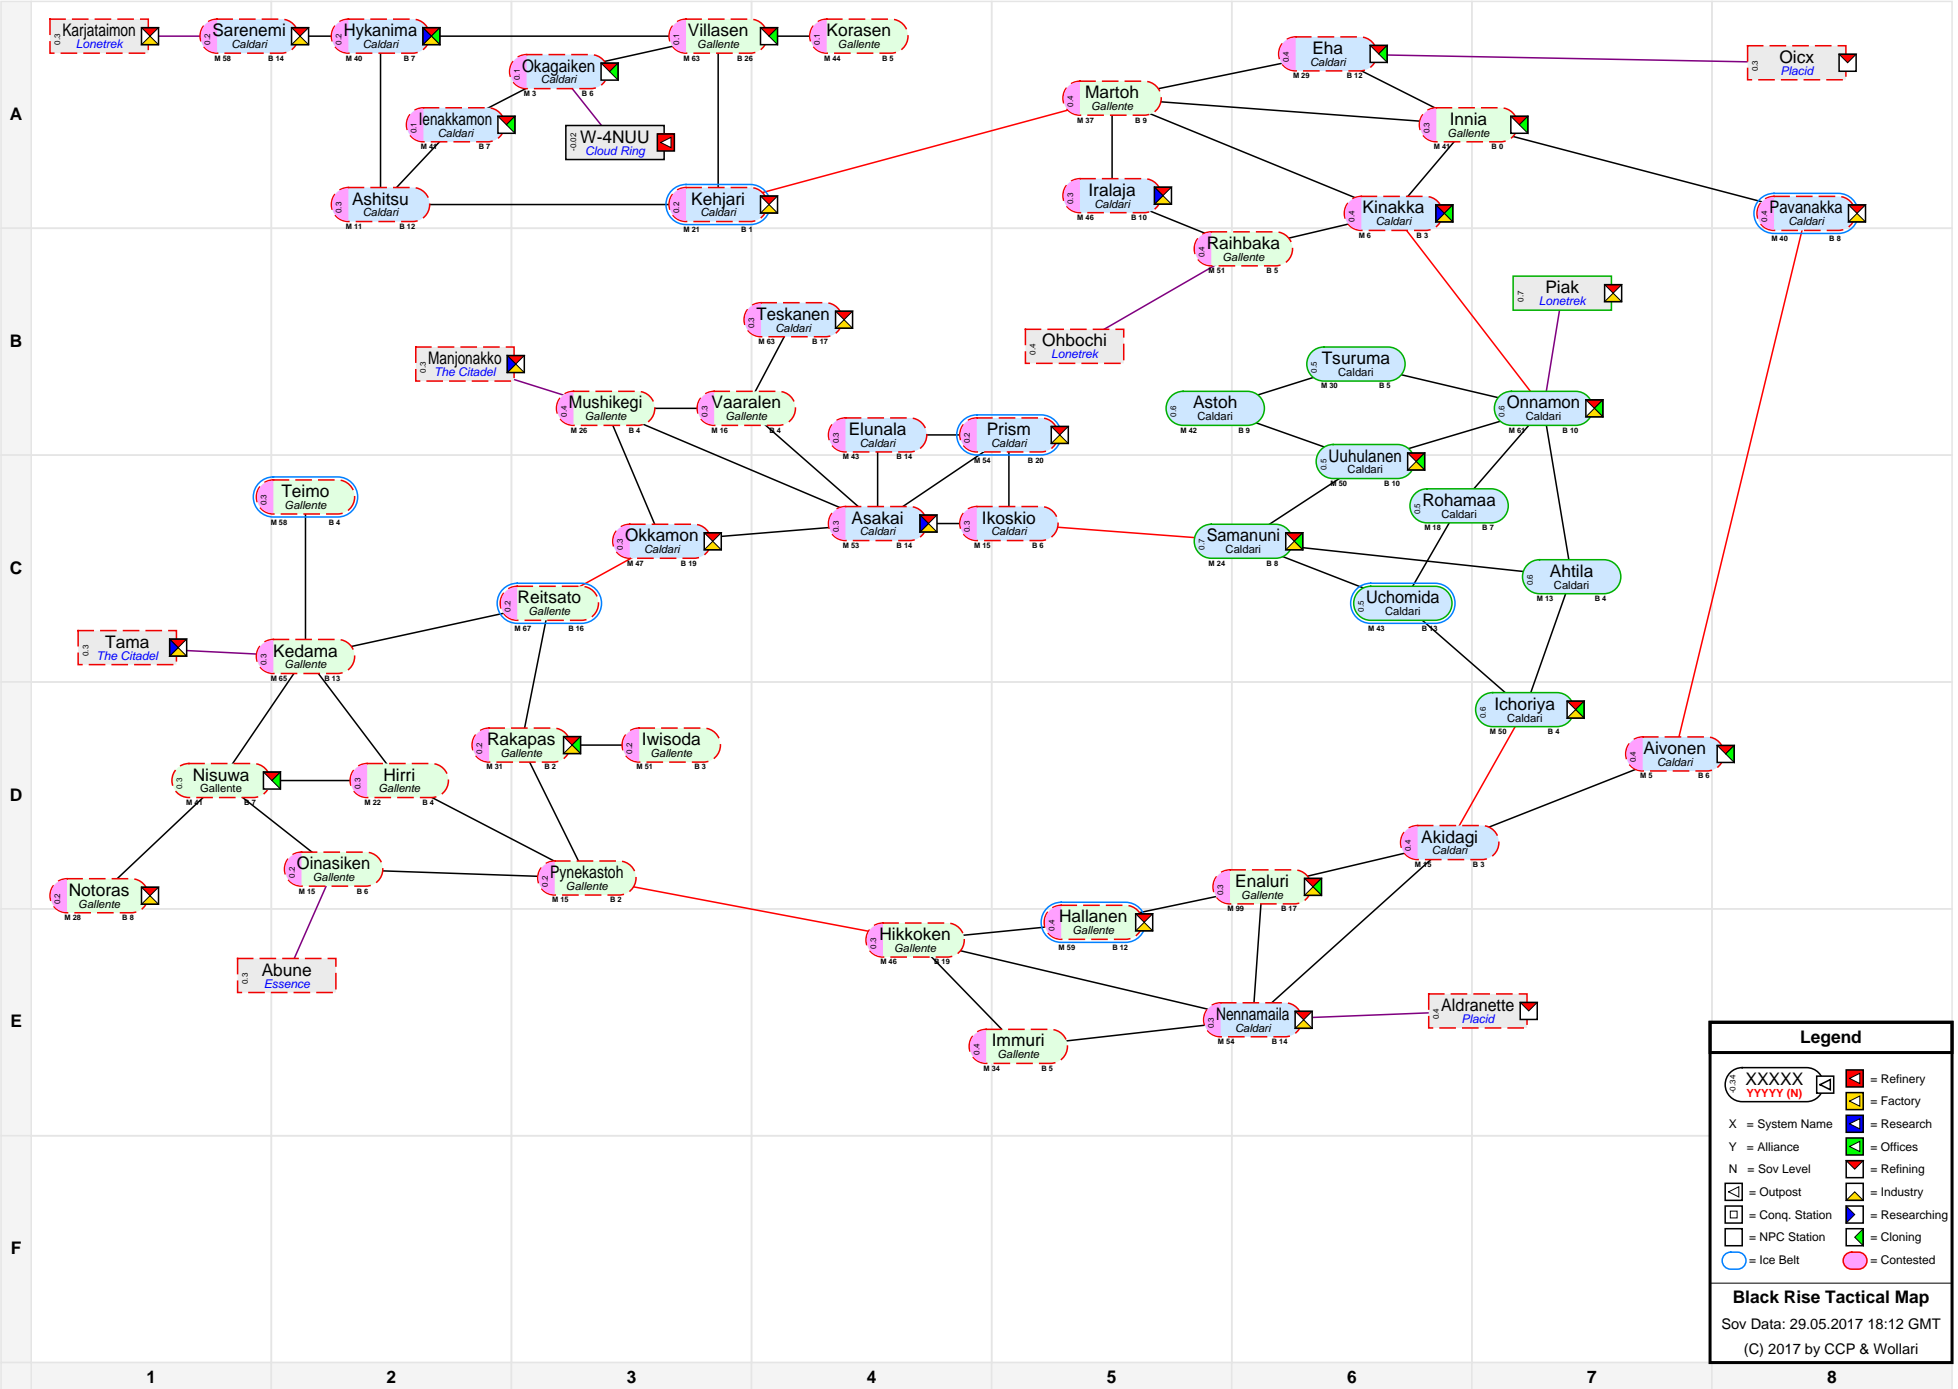

Black Rise Tactical Map

Legend

- = System Name
- = Refinery
- = Factory
- = Research
- = Offices
- = Refining
- = Industry
- = Outpost
- = Conq. Station
- = Researching
- = NPC Station
- = Cloning
- = Ice Belt
- = Contested

Black Rise Tactical Map
 Sov Data: 29.05.2017 18:12 GMT
 (C) 2017 by CCP & Wollari