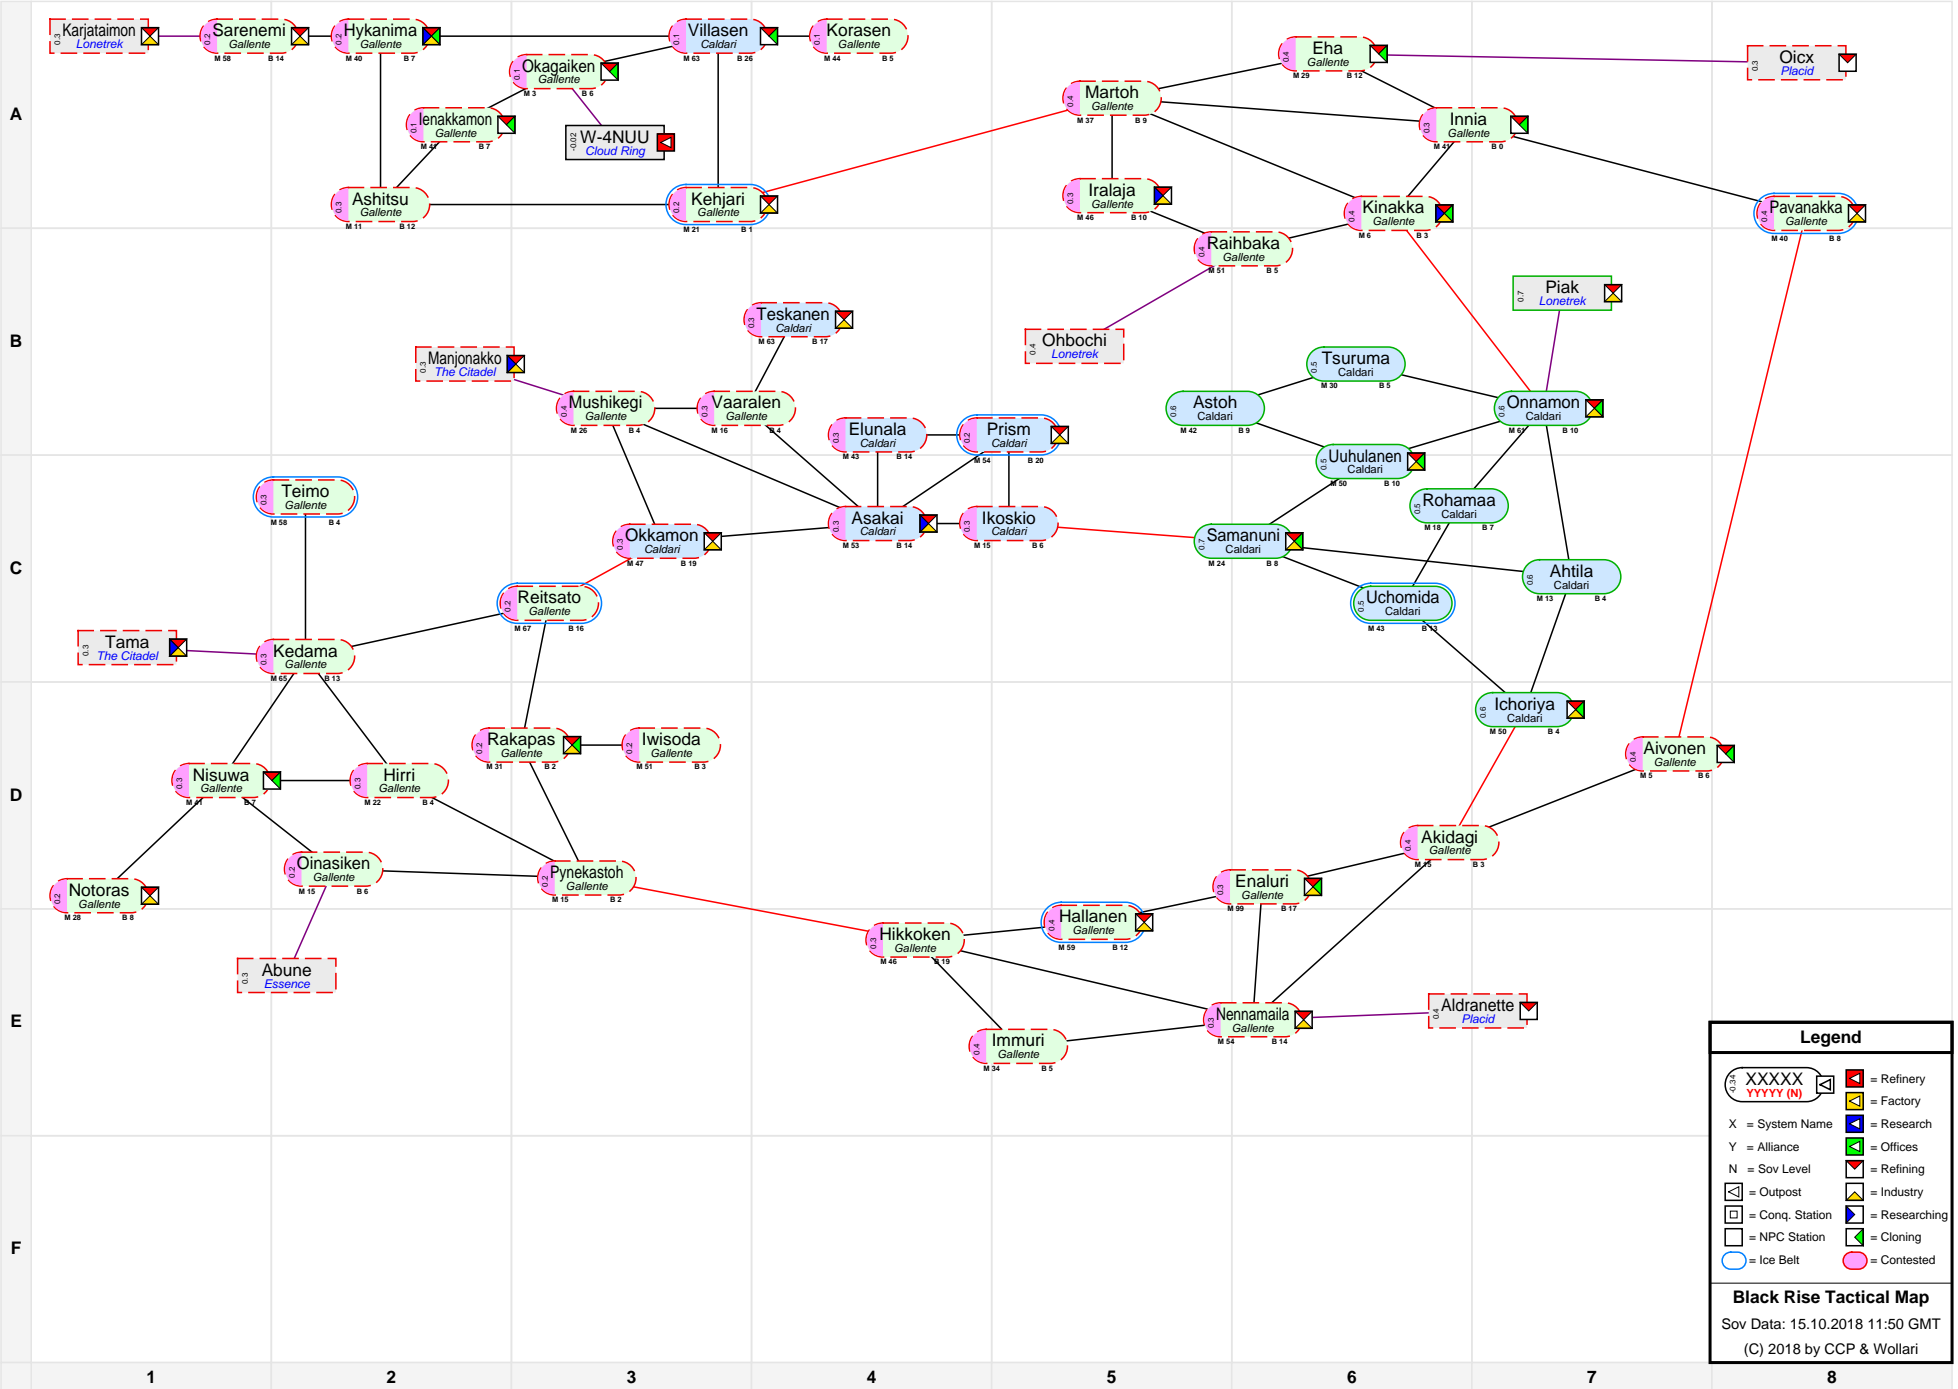

Black Rise Tactical Map

Legend

- XXXXXX (with X, Y, N) = System Name
- XXXXXX (with X, Y, N) = Factory
- X = Alliance
- Y = Alliance
- N = Sov Level
- [Icon] = Outpost
- [Icon] = Conq. Station
- [Icon] = NPC Station
- [Icon] = Refinery
- [Icon] = Offices
- [Icon] = Industry
- [Icon] = Researching
- [Icon] = Cloning
- [Icon] = Ice Belt
- [Icon] = Contested

Black Rise Tactical Map
 Sov Data: 15.10.2018 11:50 GMT
 (C) 2018 by CCP & Wollari