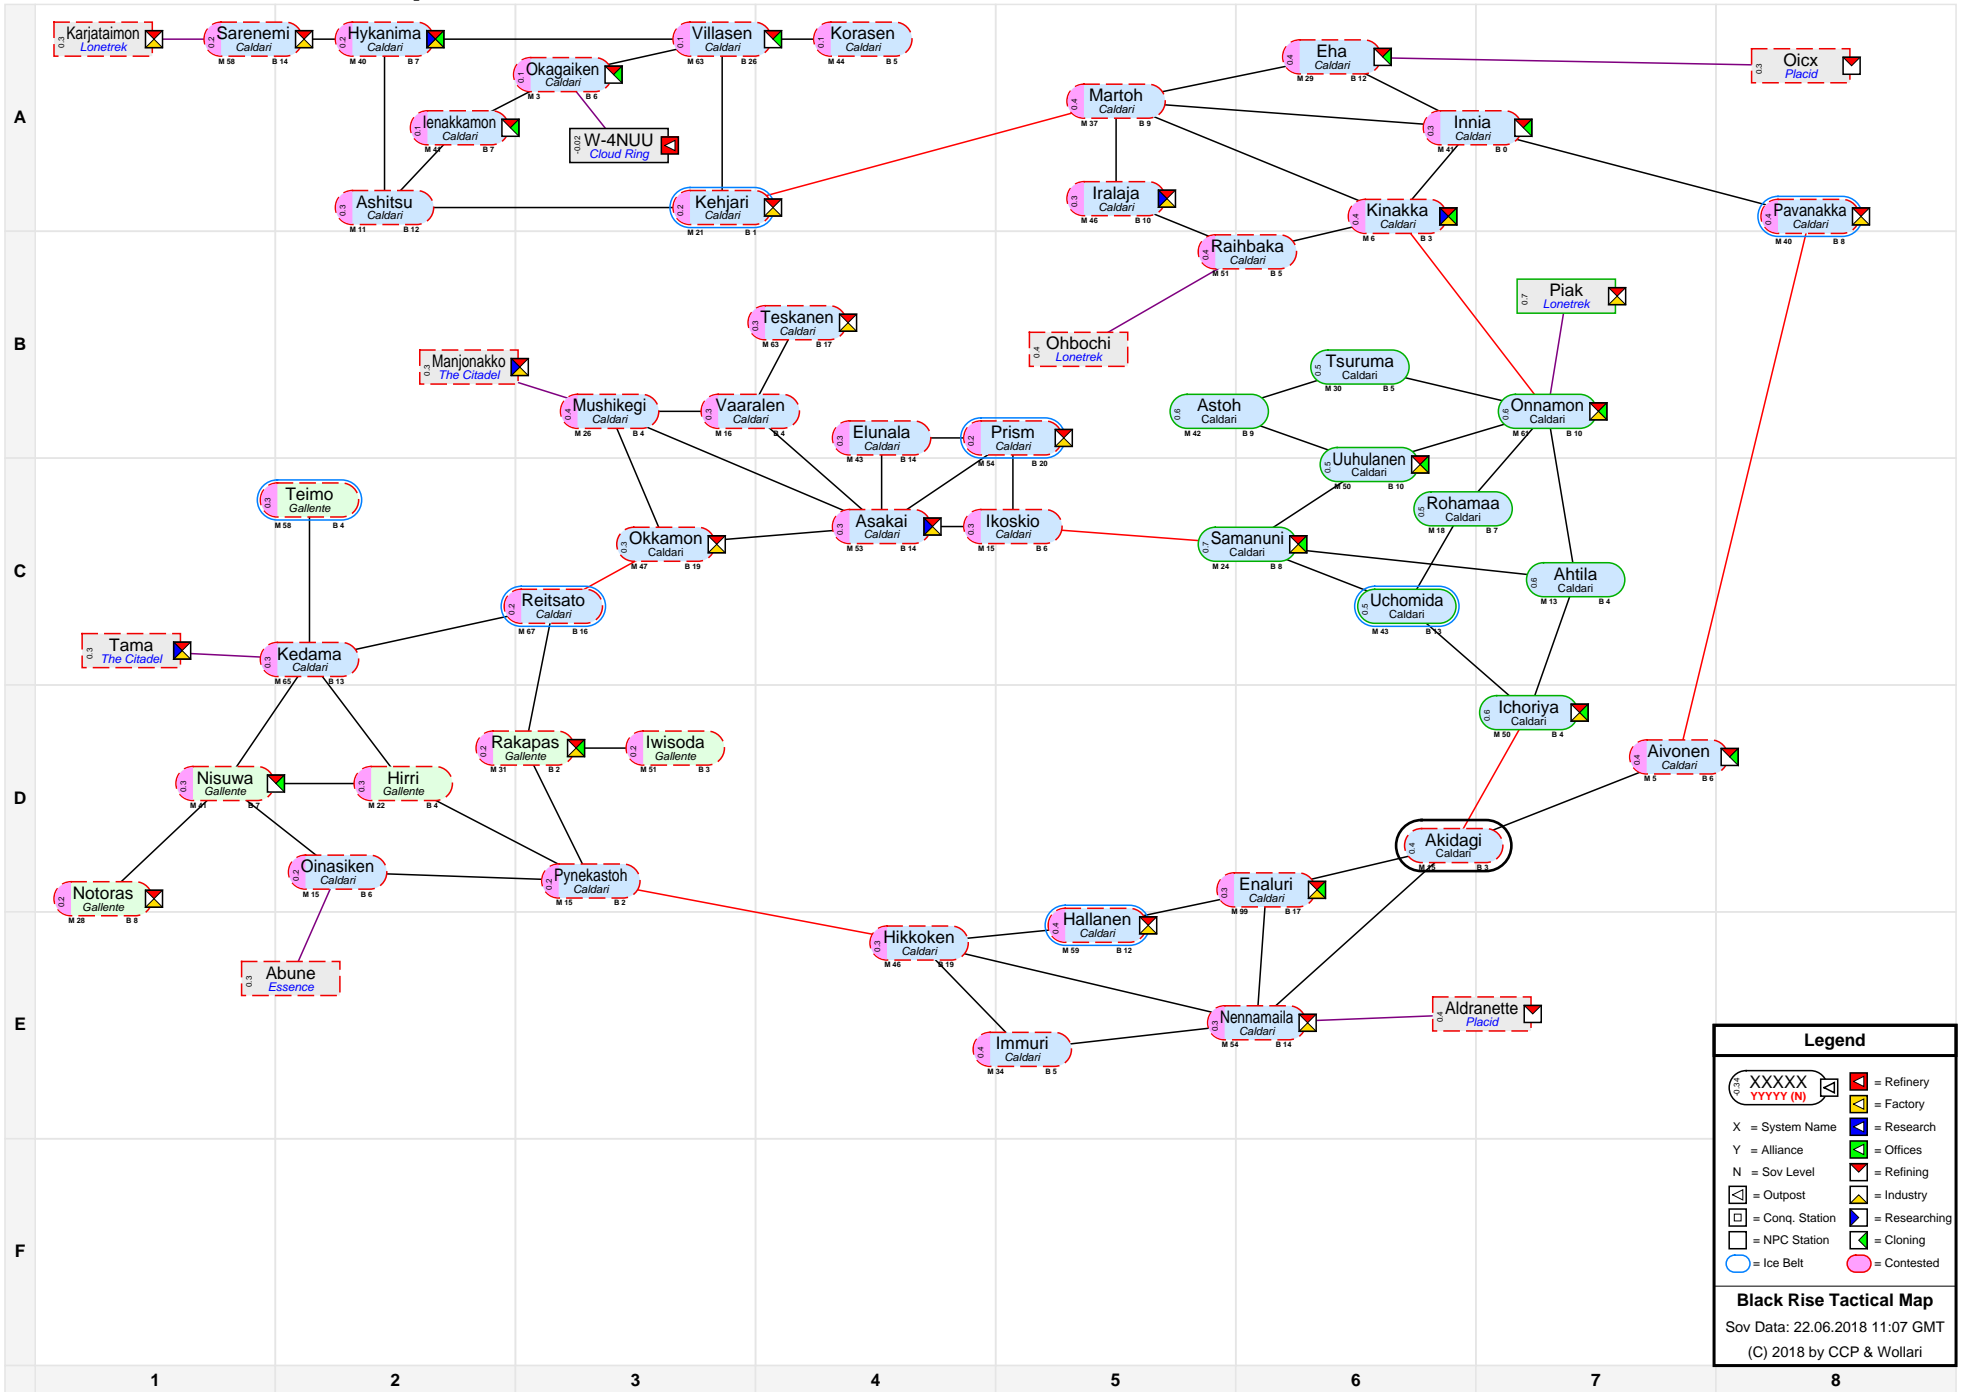

Black Rise Tactical Map

Legend

- XXXXXX (M) YYYYY (N) = System Name
- X = Alliance
- Y = Alliance
- N = Sov Level
- [Icon] = Outpost
- [Icon] = Conq. Station
- [Icon] = NPC Station
- [Icon] = Refinery
- [Icon] = Factory
- [Icon] = Research
- [Icon] = Offices
- [Icon] = Refining
- [Icon] = Industry
- [Icon] = Researching
- [Icon] = Cloning
- [Icon] = Ice Belt
- [Icon] = Contested

Black Rise Tactical Map
 Sov Data: 22.06.2018 11:07 GMT
 (C) 2018 by CCP & Wollari