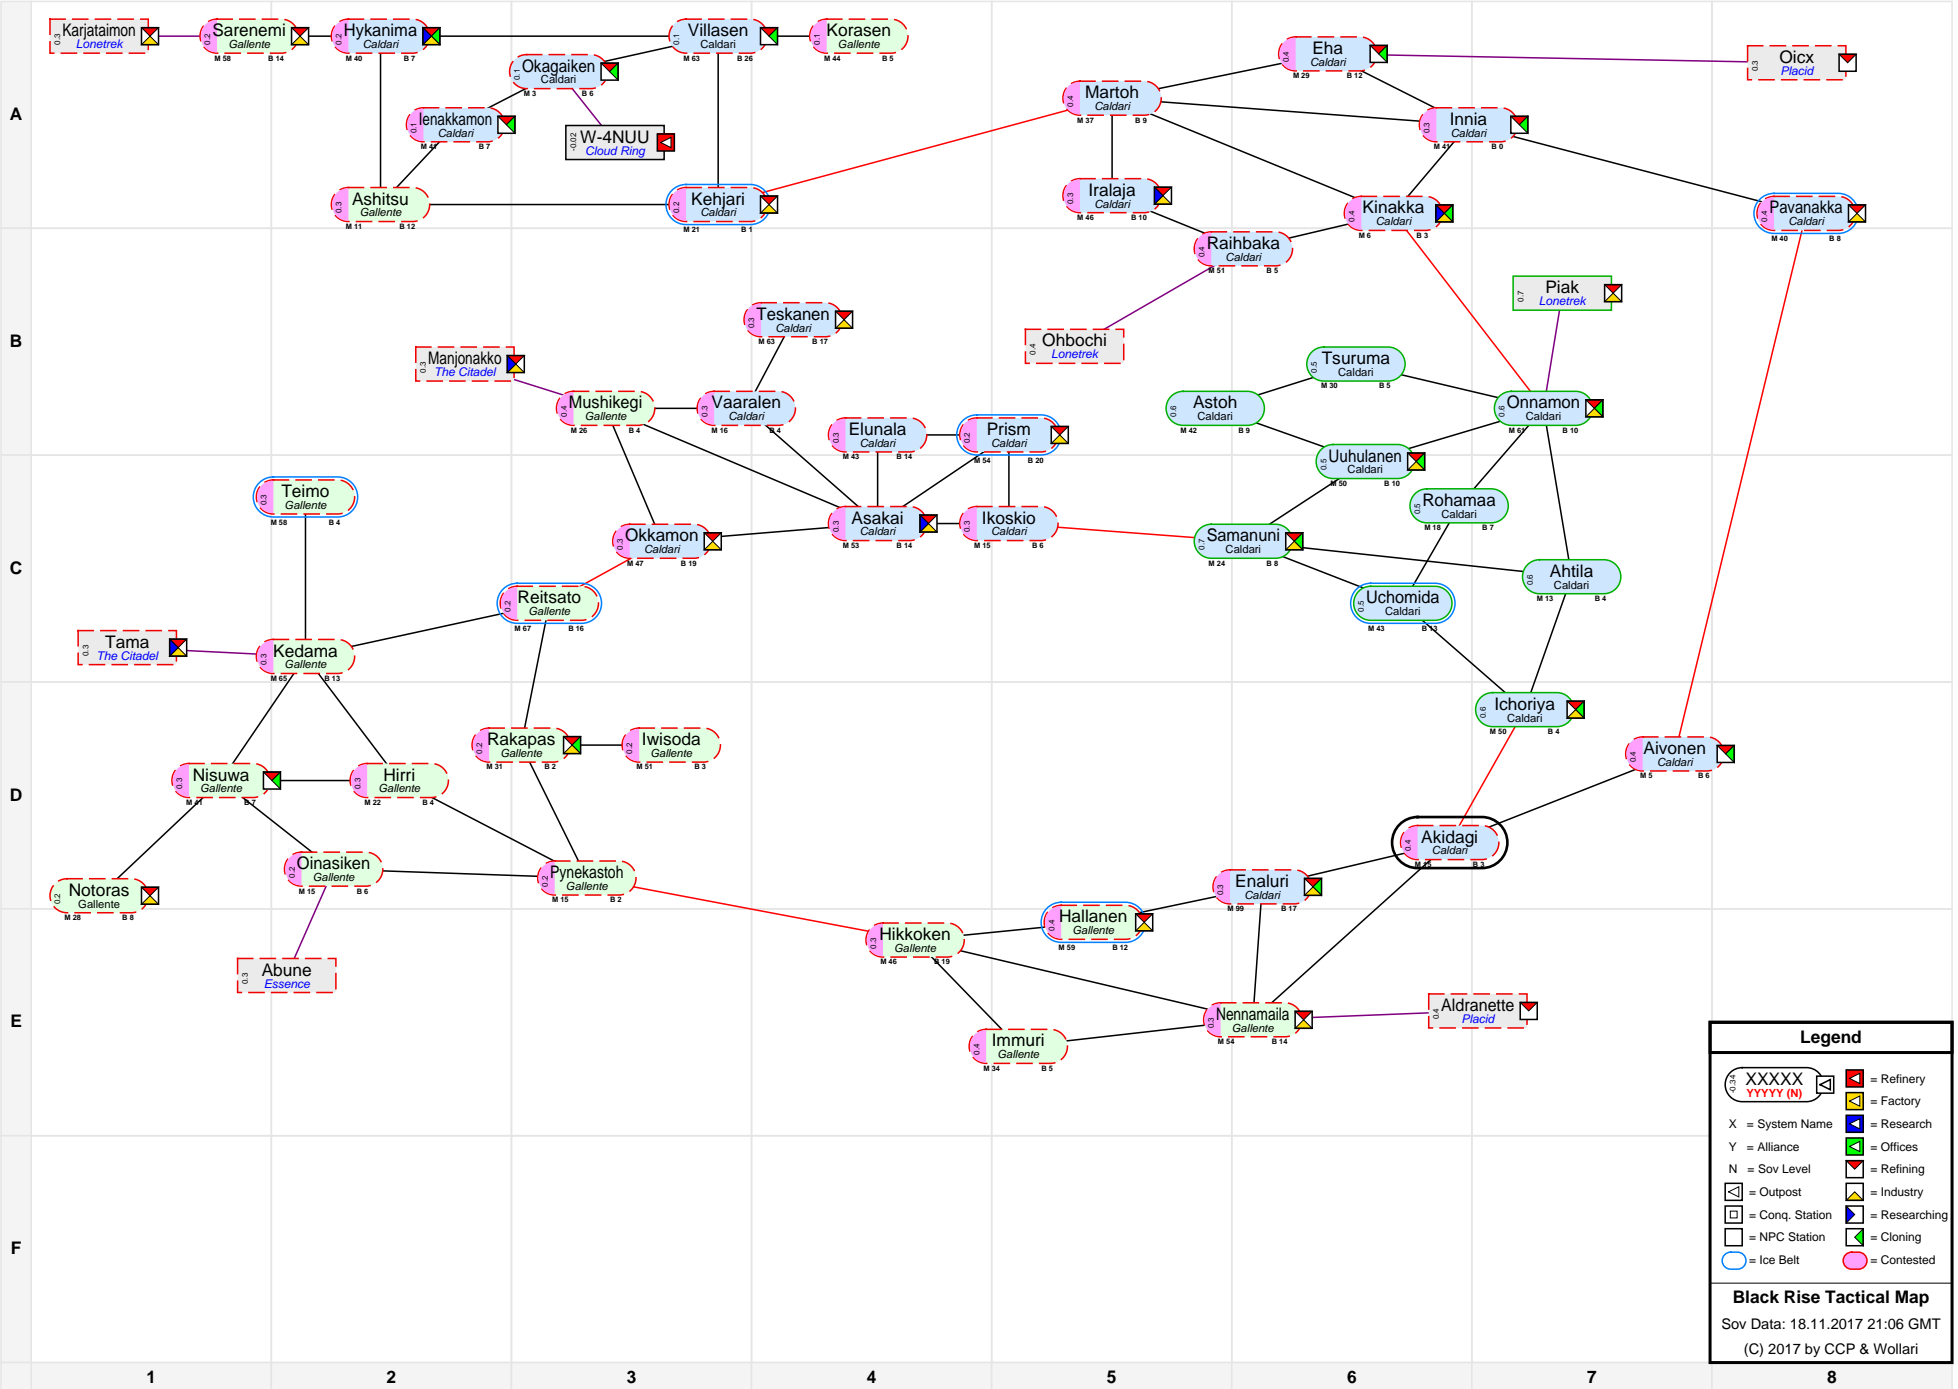

Black Rise Tactical Map

Legend

- XXXXXX YYYYY (N) = Refinery
- X = System Name
- Y = Alliance
- N = Sov Level
- [Icon] = Outpost
- [Icon] = Conq. Station
- [Icon] = NPC Station
- [Icon] = Ice Belt
- [Icon] = Factory
- [Icon] = Research
- [Icon] = Offices
- [Icon] = Refining
- [Icon] = Industry
- [Icon] = Researching
- [Icon] = Cloning
- [Icon] = Contested

Black Rise Tactical Map
 Sov Data: 18.11.2017 21:06 GMT
 (C) 2017 by CCP & Wollari