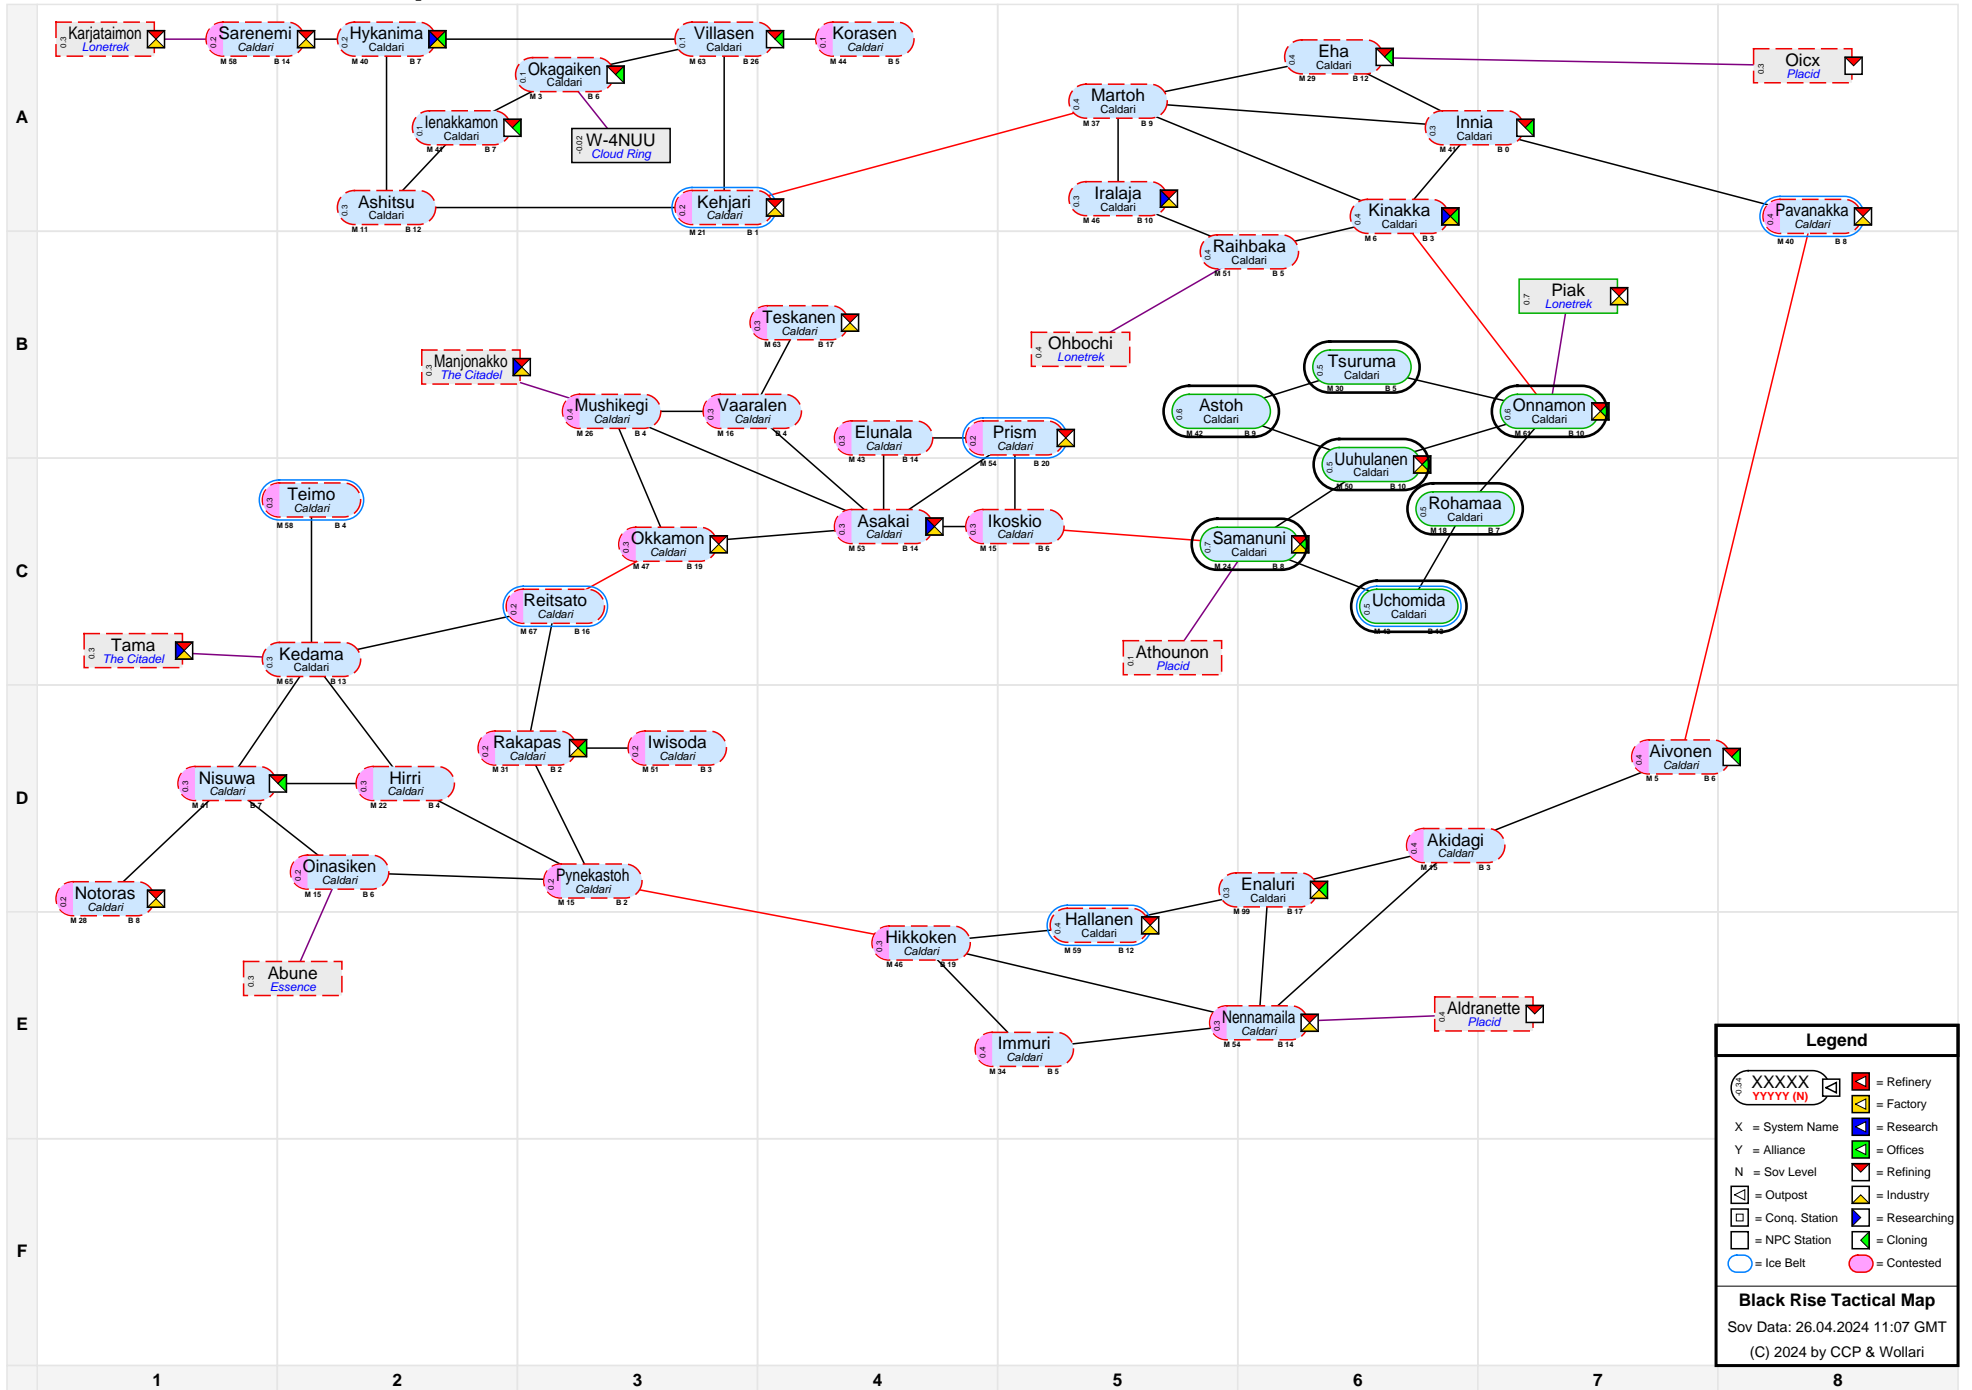

# Black Rise Tactical Map

Legend	
X = System Name	
Y = Alliance	
N = Sov Level	

**Black Rise Tactical Map**  
 Sov Data: 26.04.2024 11:07 GMT  
 (C) 2024 by CCP & Wollari