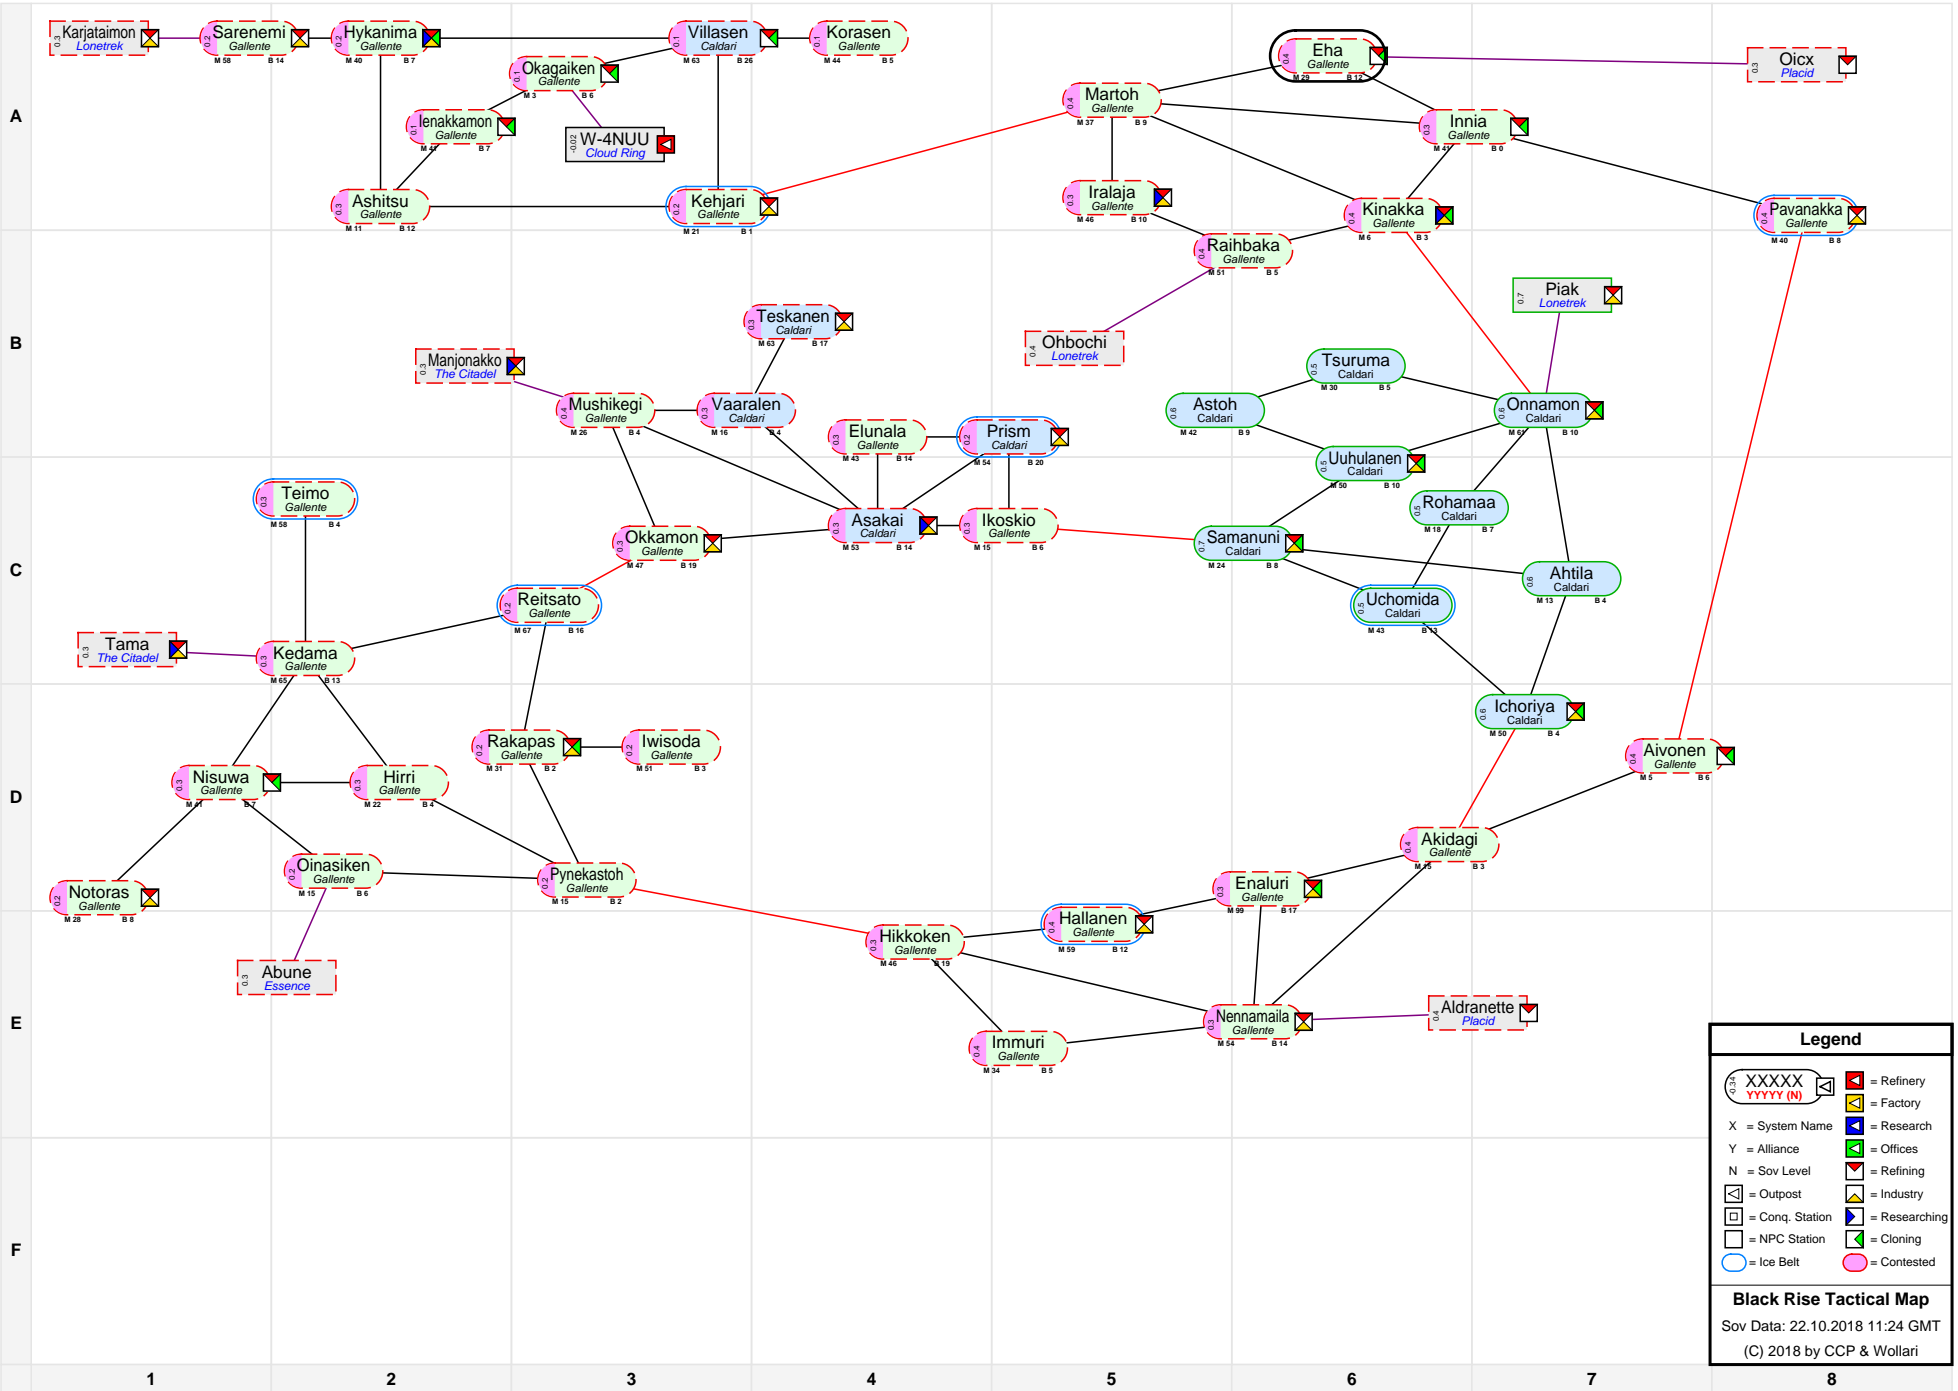

# Black Rise Tactical Map

**Legend**

- = Refinery
- = Factory
- = Research
- = Offices
- = Refining
- = Outpost
- = Conq. Station
- = NPC Station
- = Ice Belt
- = Contested

**Black Rise Tactical Map**  
 Sov Data: 22.10.2018 11:24 GMT  
 (C) 2018 by CCP & Wollari