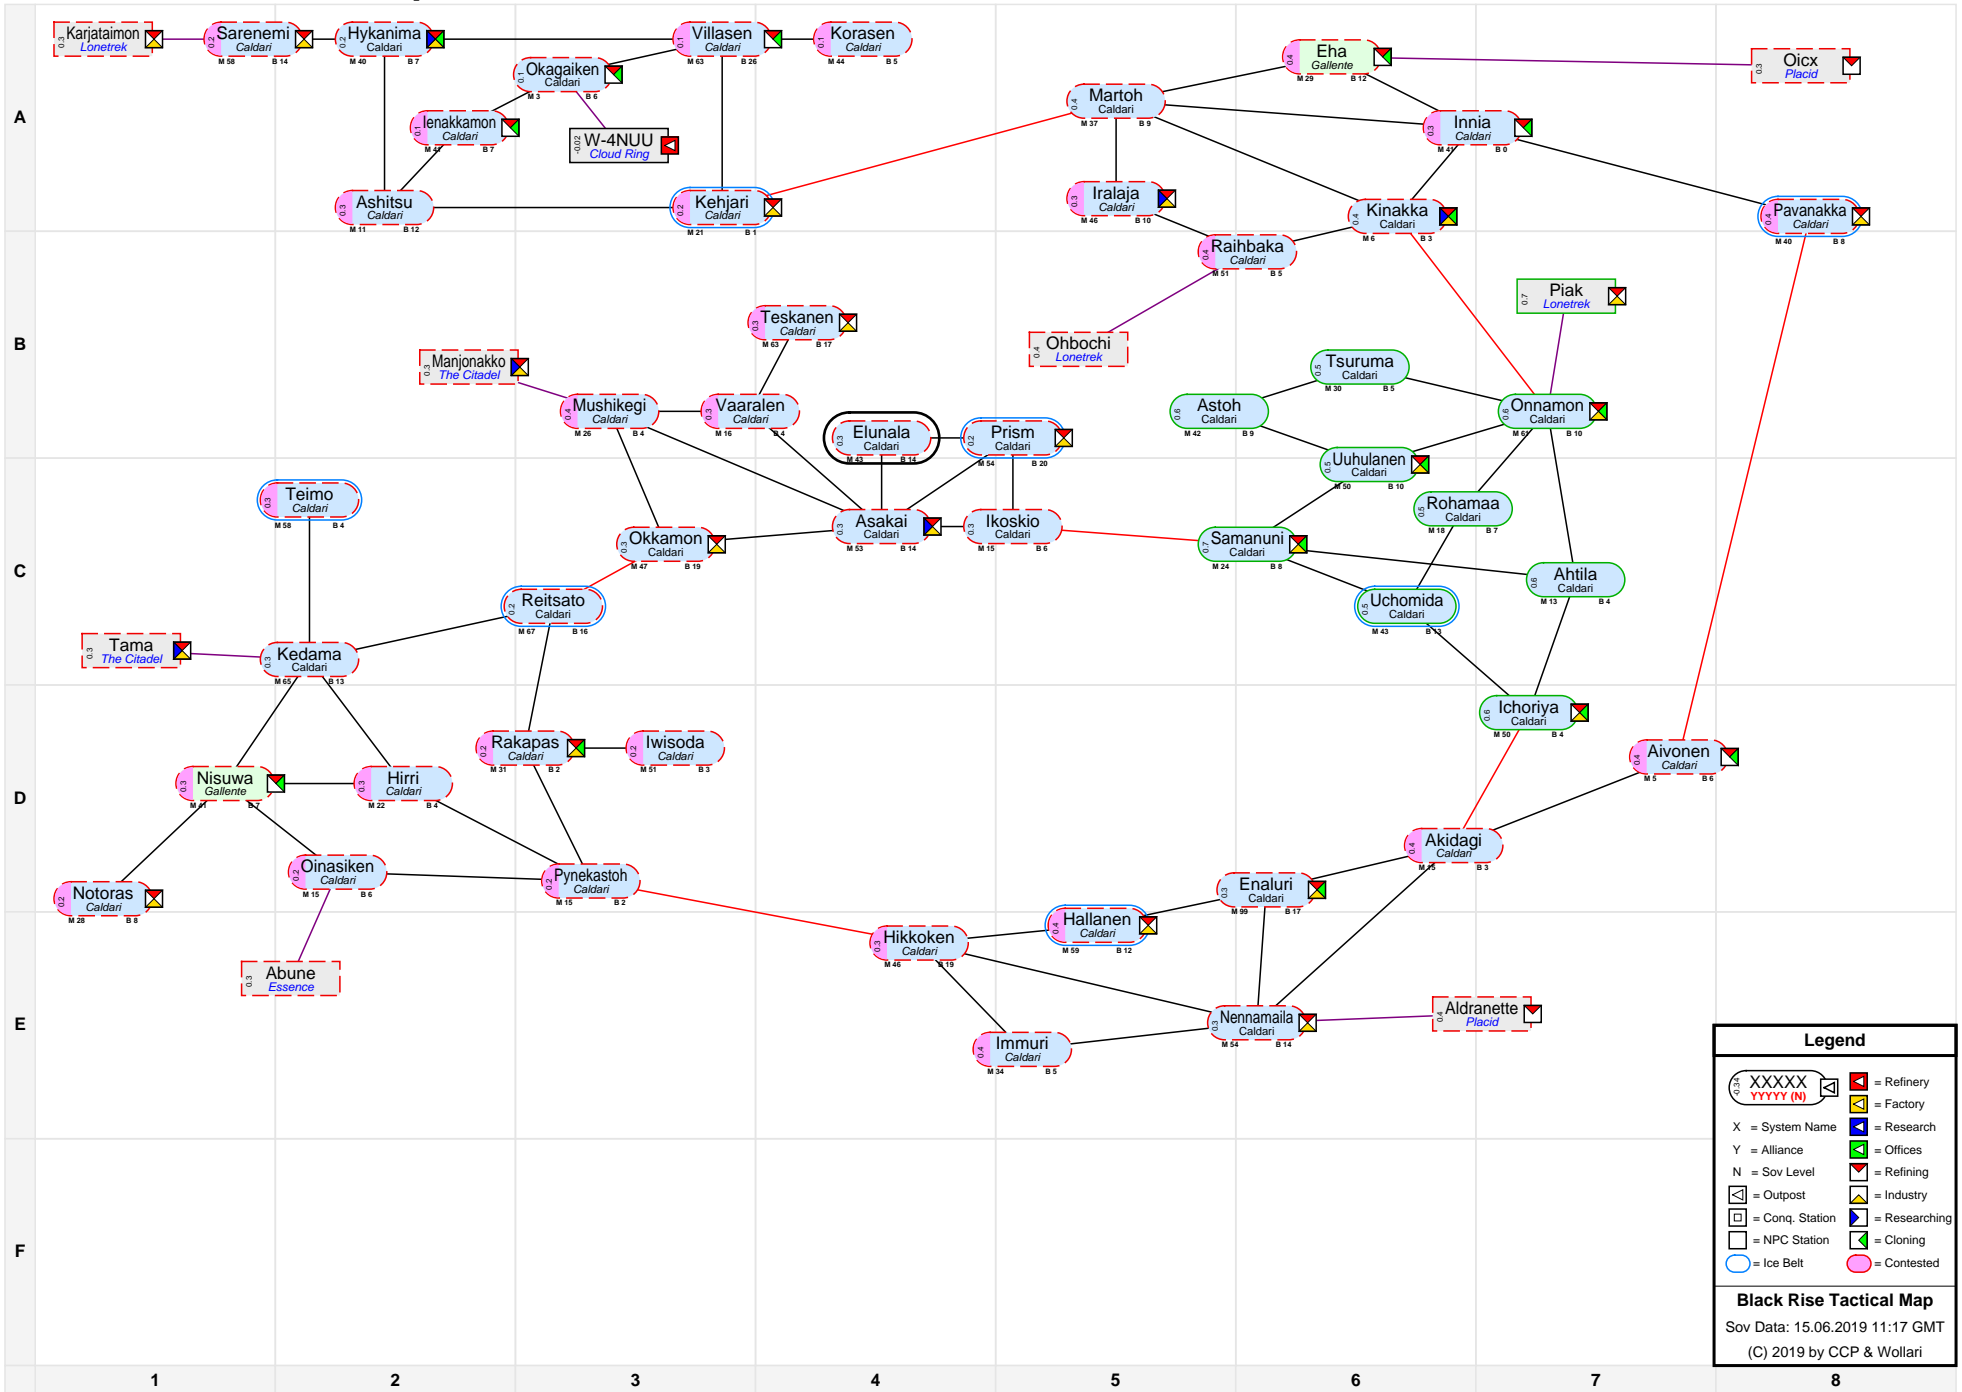

Black Rise Tactical Map

Legend	
X = System Name	
Y = Alliance	
N = Sov Level	

Black Rise Tactical Map
 Sov Data: 15.06.2019 11:17 GMT
 (C) 2019 by CCP & Wollari