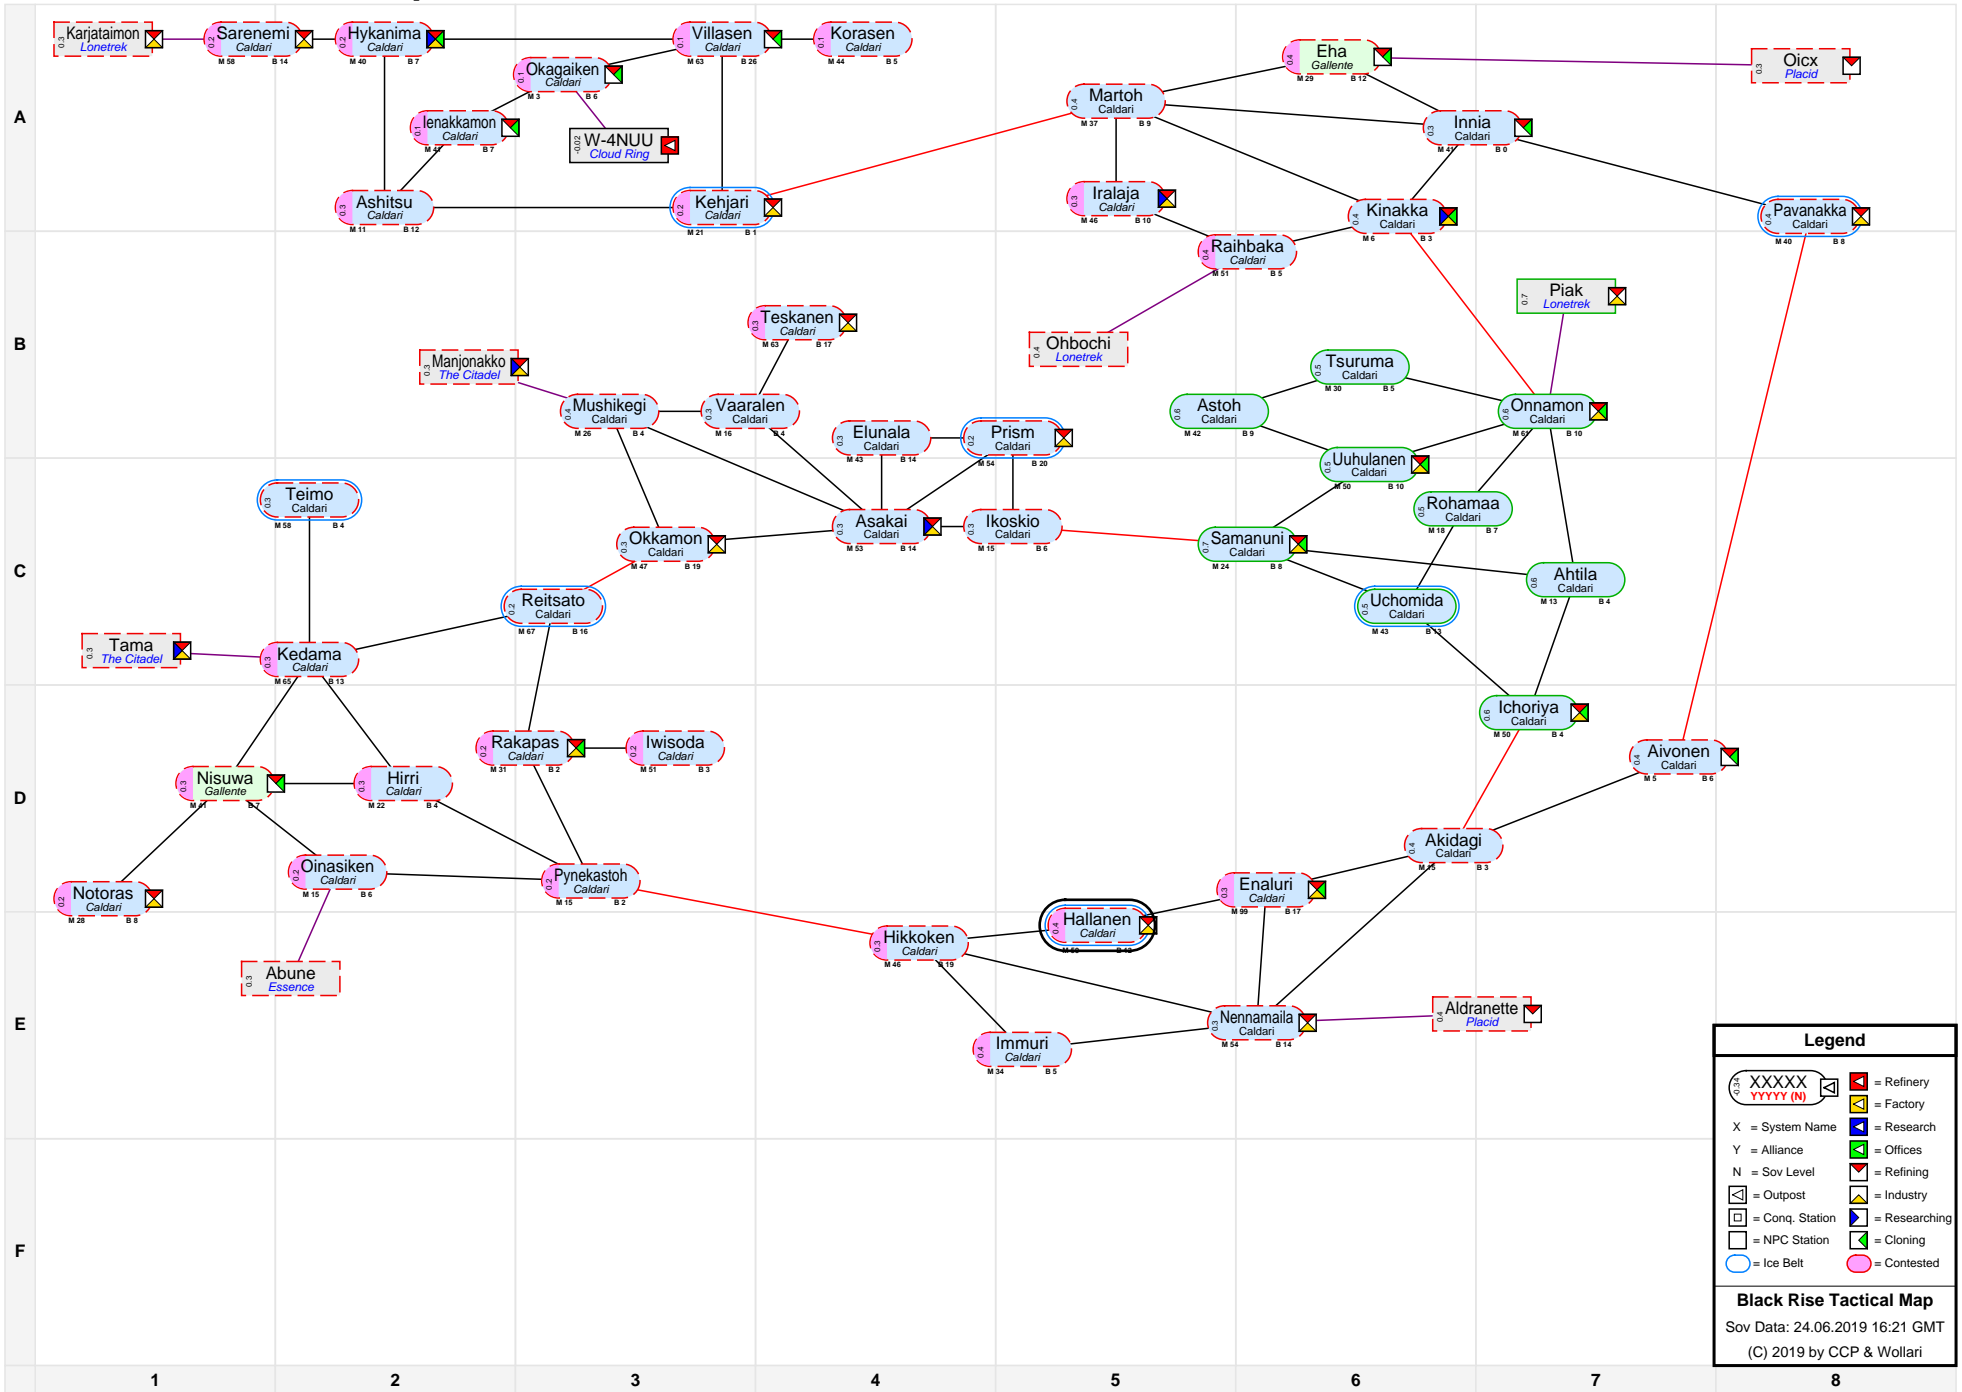

Black Rise Tactical Map

Legend

XXXXX
 YYYYY (N)

- = Refinery
- = Factory
- = Research
- = Offices
- = Refining
- = Outpost
- = Conq. Station
- = Researching
- = NPC Station
- = Cloning
- = Ice Belt
- = Contested

Black Rise Tactical Map
 Sov Data: 24.06.2019 16:21 GMT
 (C) 2019 by CCP & Wollari