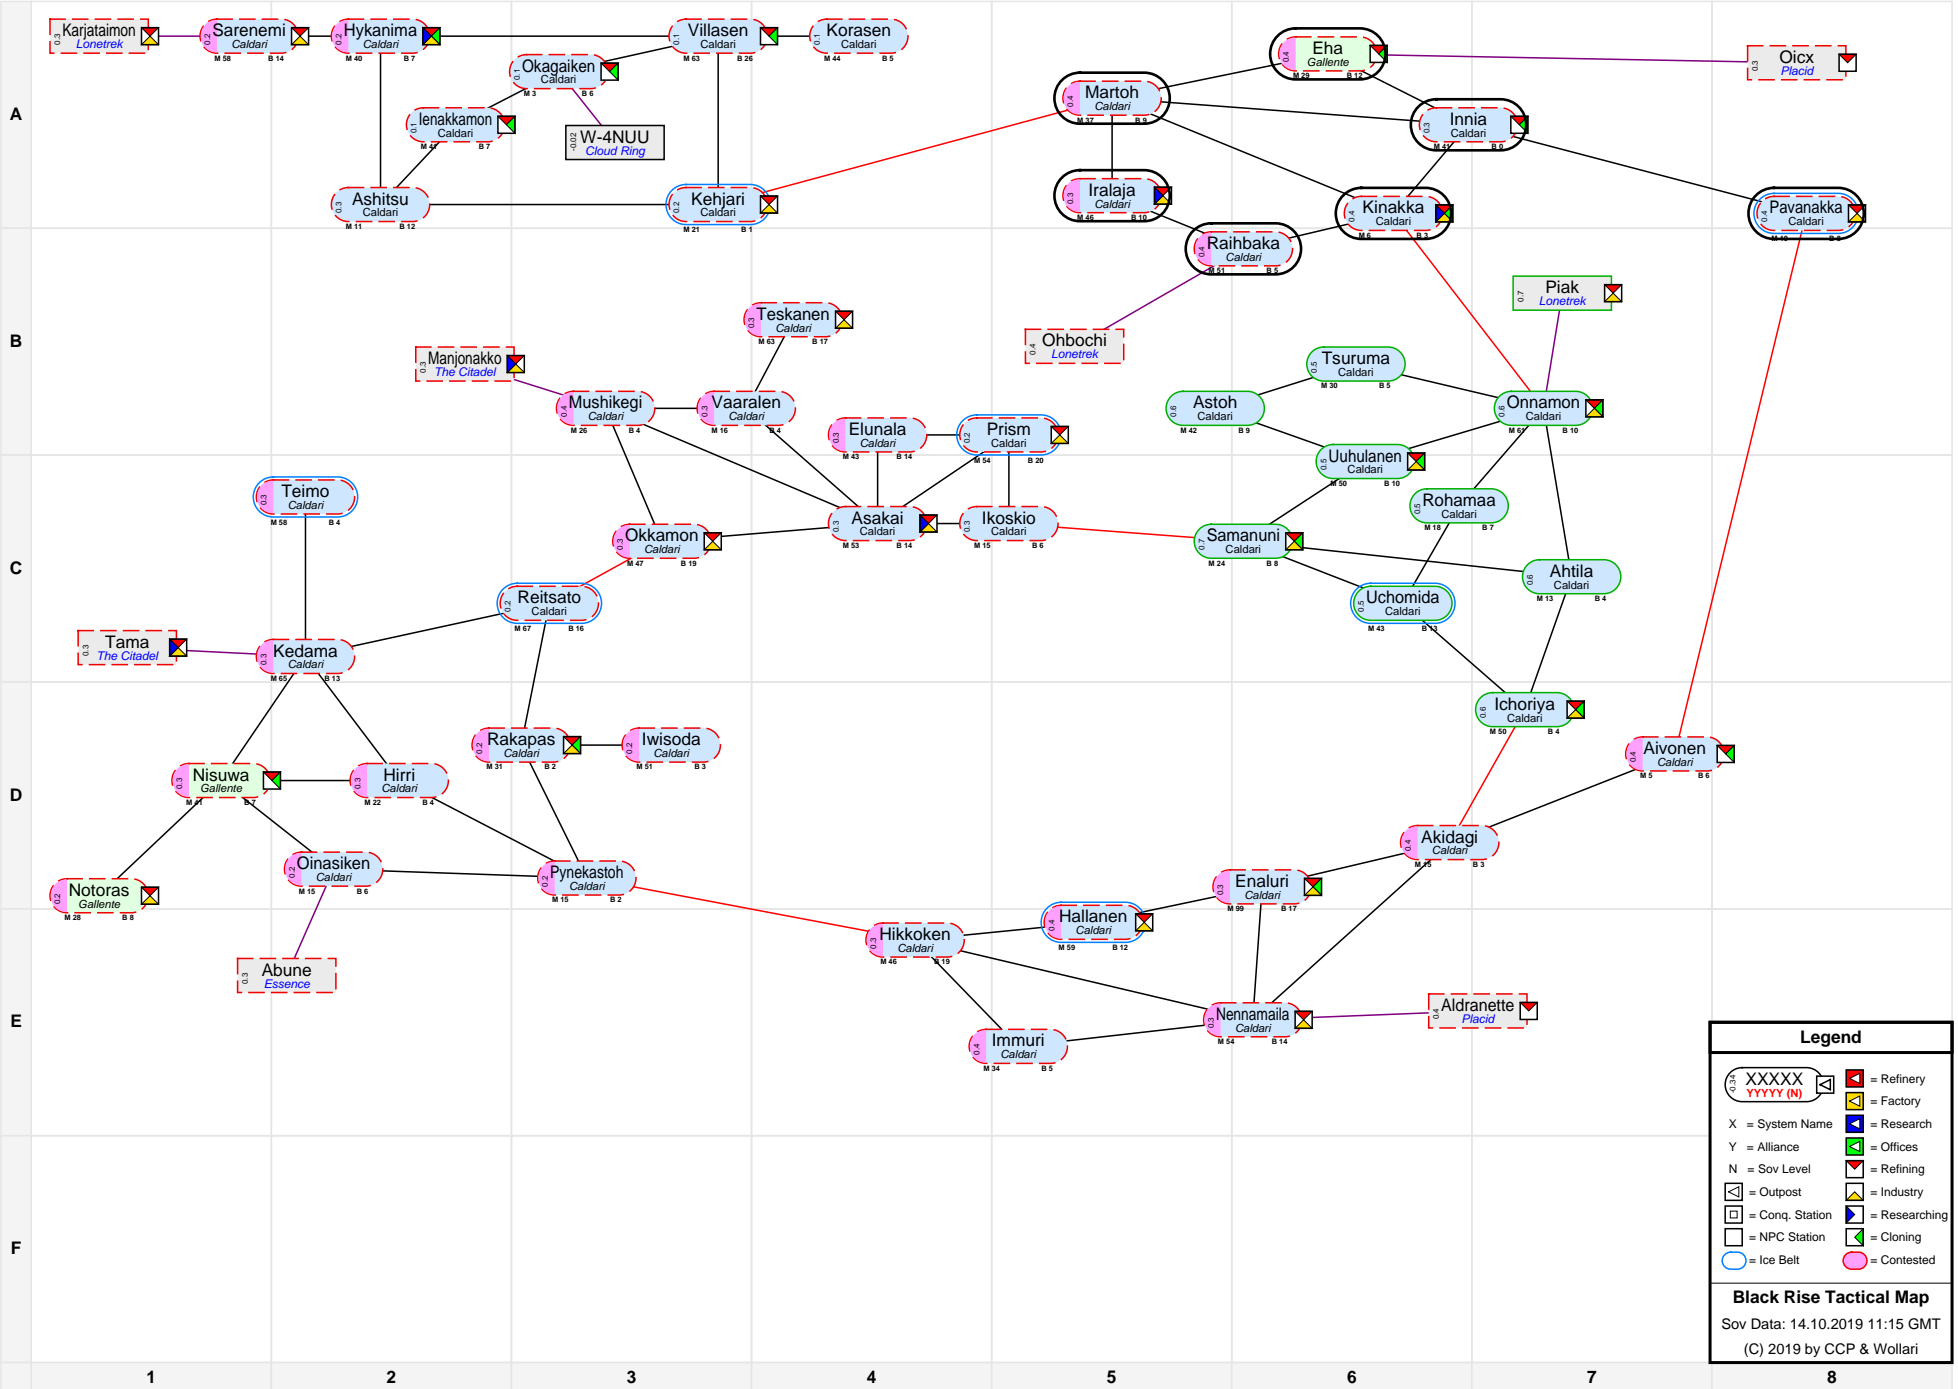

Black Rise Tactical Map

Legend

- XXXXXX YYYYY (N) = Refinery
- X = System Name
- Y = Alliance
- N = Sov Level
- [Icon] = Outpost
- [Icon] = Conq. Station
- [Icon] = NPC Station
- [Icon] = Ice Belt
- [Icon] = Contested
- [Icon] = Factory
- [Icon] = Research
- [Icon] = Offices
- [Icon] = Refining
- [Icon] = Industry
- [Icon] = Researching
- [Icon] = Cloning
- [Icon] = Placid

Black Rise Tactical Map
 Sov Data: 14.10.2019 11:15 GMT
 (C) 2019 by CCP & Wollari