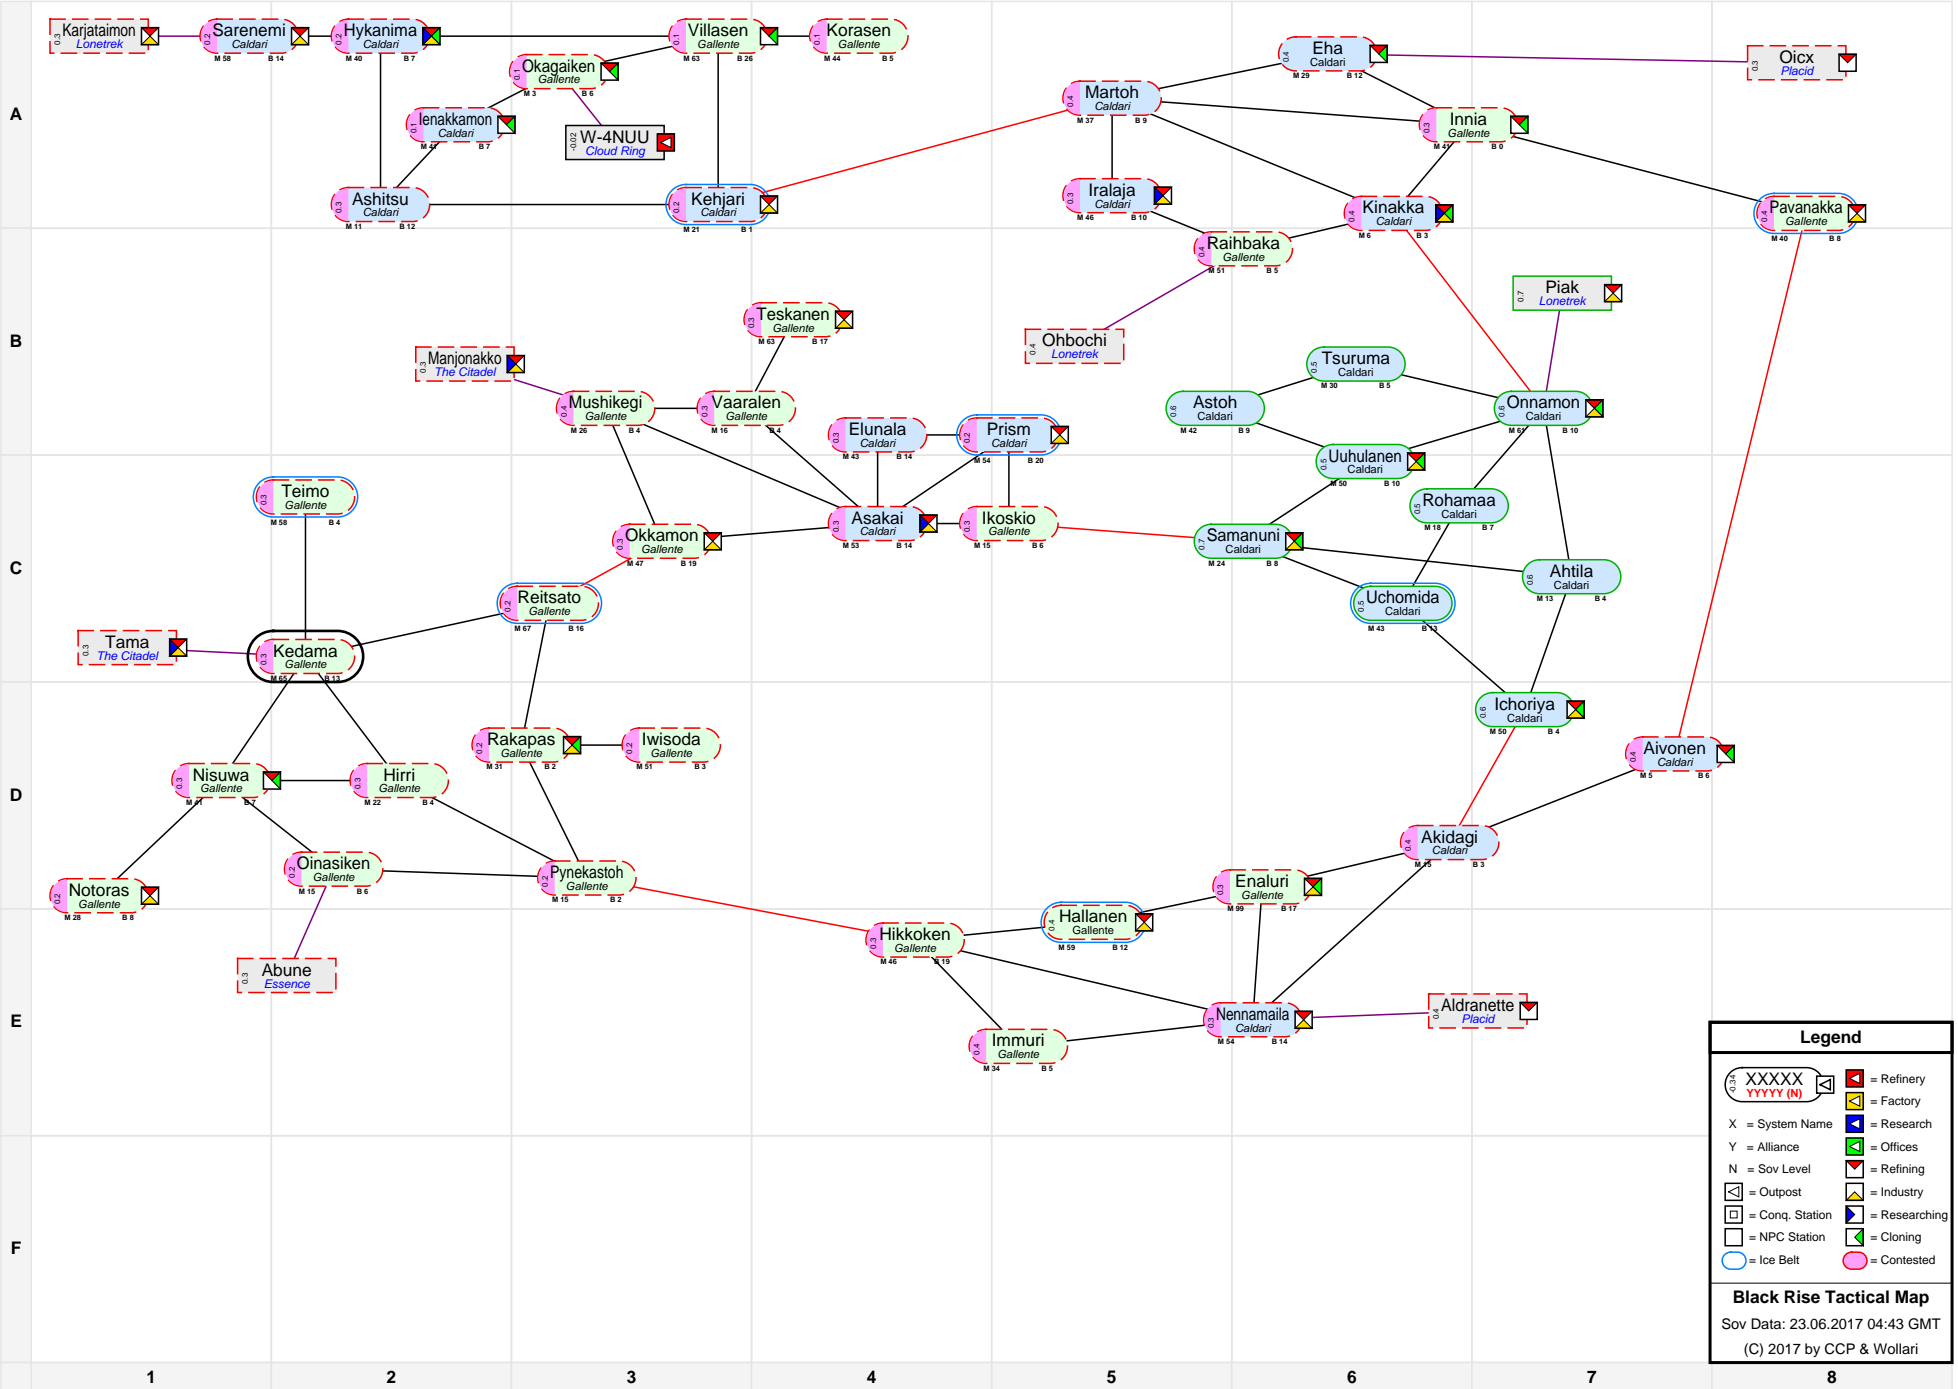

Black Rise Tactical Map

Legend

XXXXX
 YYYYY (N)

- = Refinery
- = Factory
- = Research
- = Offices
- = Refining
- = Industry
- = Outpost
- = Conq. Station
- = Researching
- = NPC Station
- = Cloning
- = Ice Belt
- = Contested

Black Rise Tactical Map
 Sov Data: 23.06.2017 04:43 GMT
 (C) 2017 by CCP & Wollari