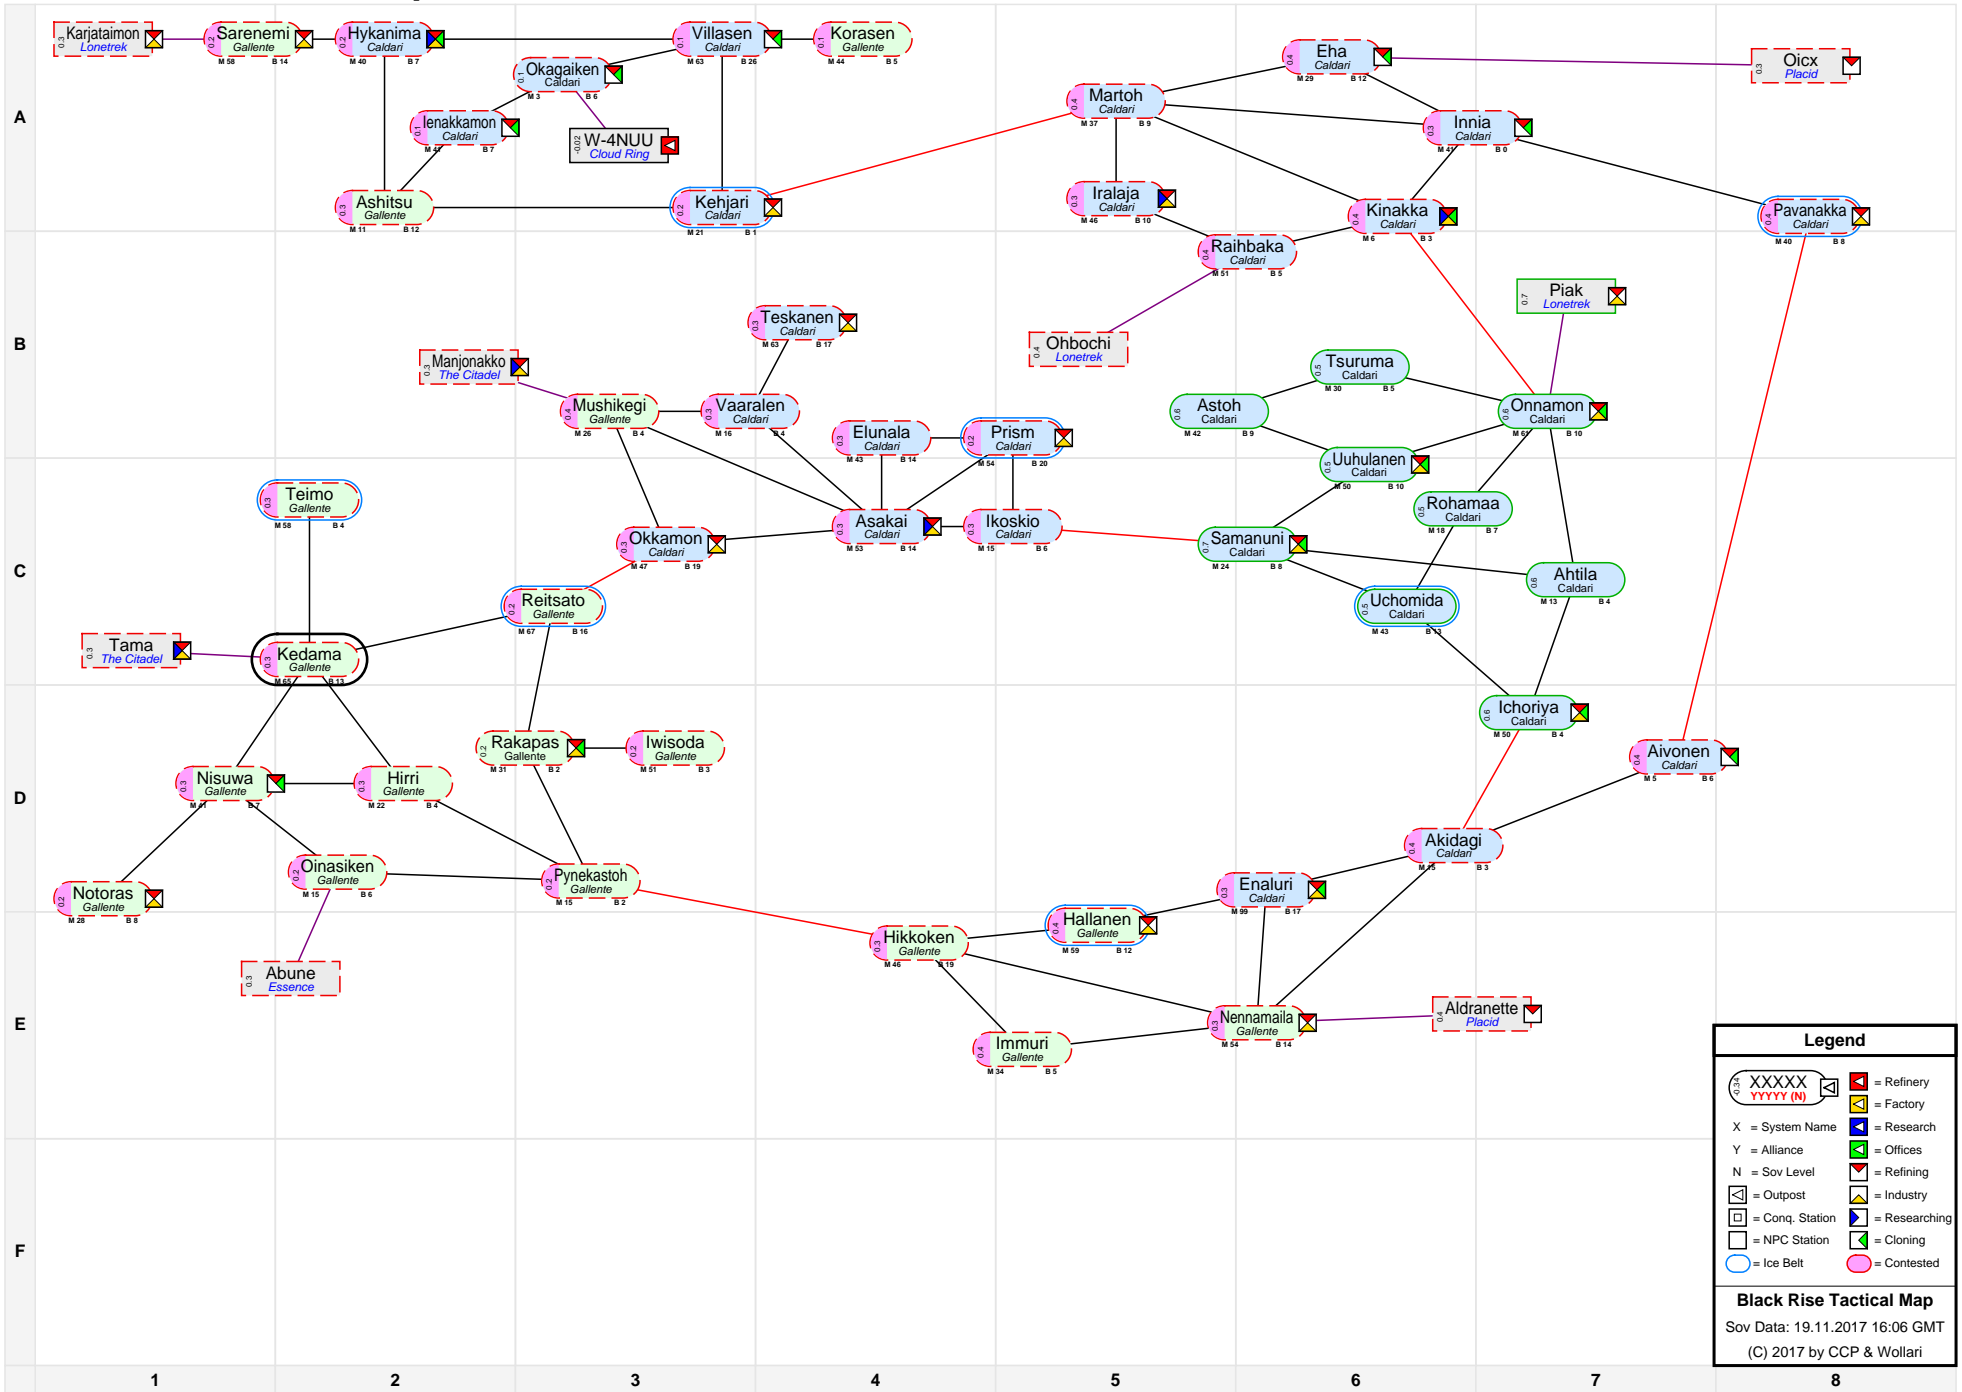

# Black Rise Tactical Map

**Legend**

- XXXXXX YYYYY (N) [Icon] = Refinery
- [Icon] = Factory
- X = System Name
- Y = Alliance
- N = Sov Level
- [Icon] = Outpost
- [Icon] = Conq. Station
- [Icon] = NPC Station
- [Icon] = Researching
- [Icon] = Cloning
- [Icon] = Contested
- [Icon] = Refining
- [Icon] = Industry

**Black Rise Tactical Map**  
 Sov Data: 19.11.2017 16:06 GMT  
 (C) 2017 by CCP & Wollari