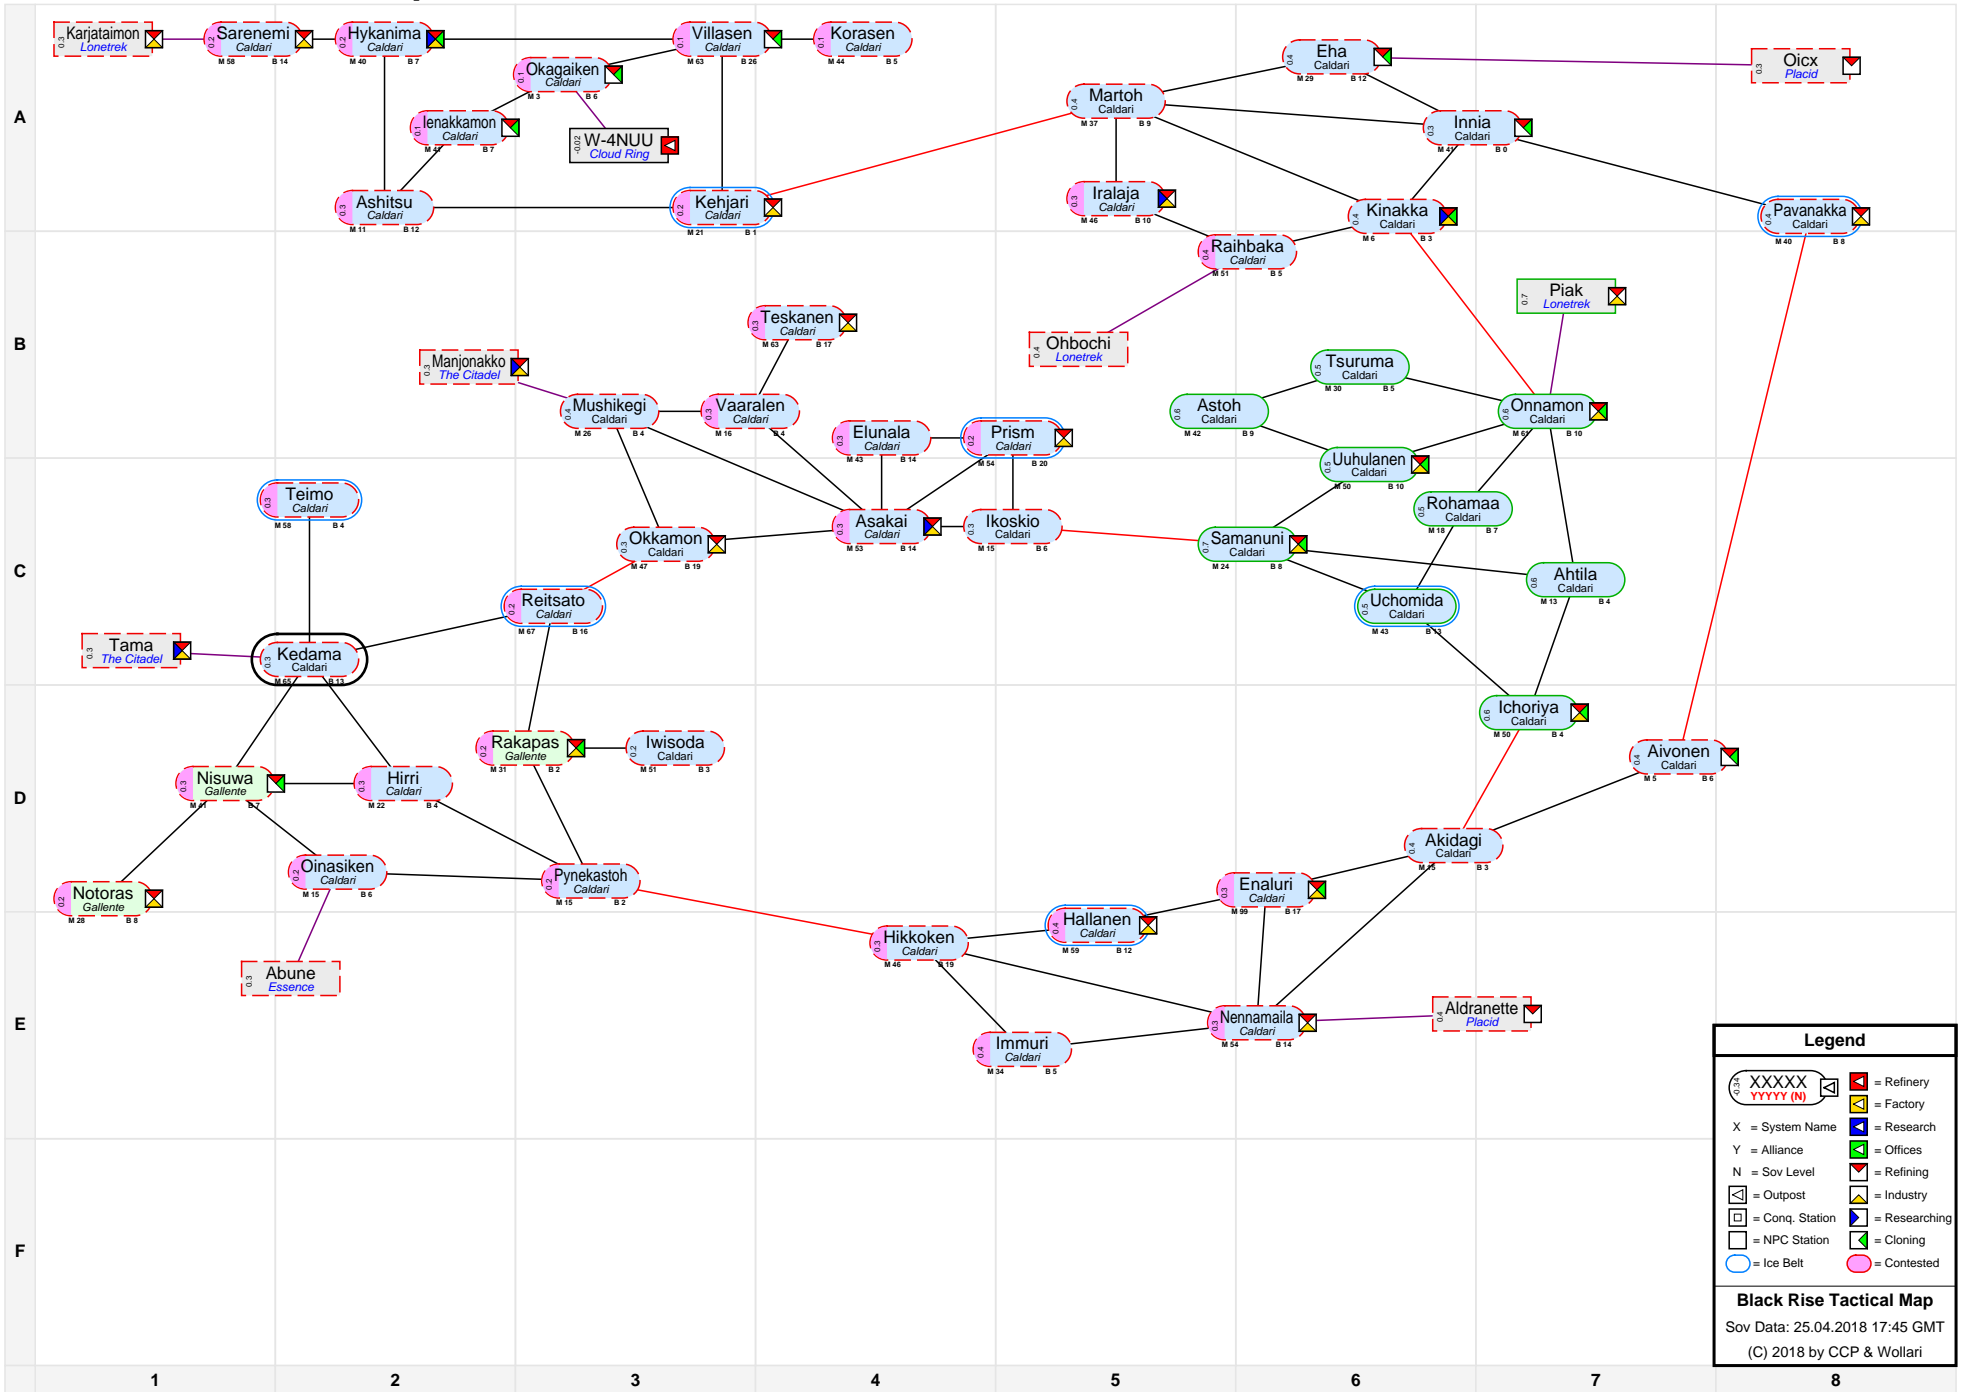

Black Rise Tactical Map

Legend

- = Refinery
- = System Name
- = Alliance
- = Sov Level
- = Outpost
- = Conq. Station
- = NPC Station
- = Ice Belt
- = Factory
- = Research
- = Offices
- = Refining
- = Industry
- = Researching
- = Cloning
- = Contested

Black Rise Tactical Map
 Sov Data: 25.04.2018 17:45 GMT
 (C) 2018 by CCP & Wollari