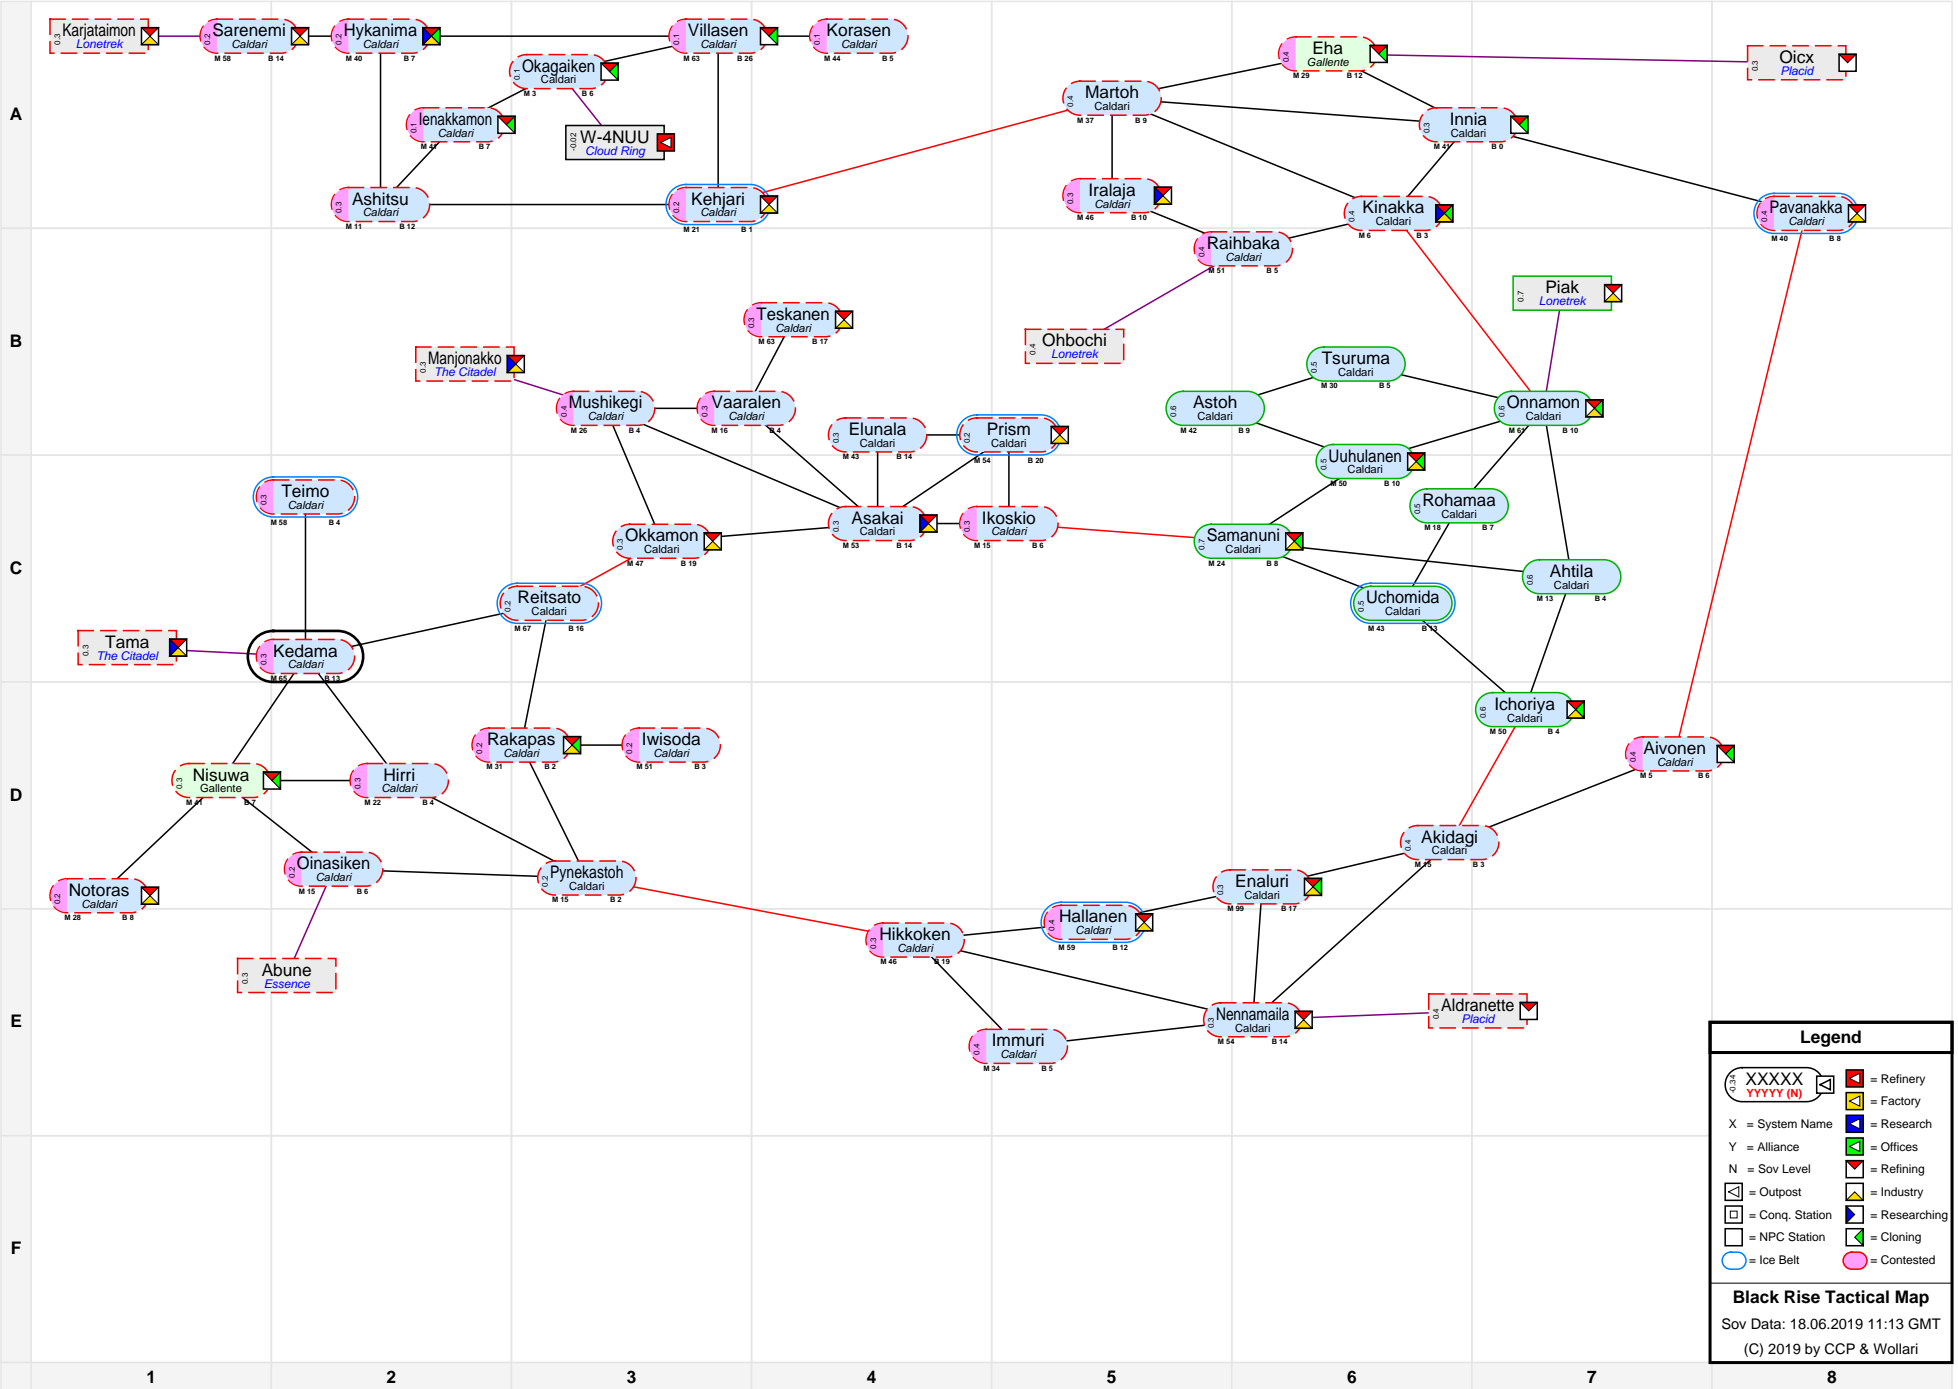

Black Rise Tactical Map

Legend	
X = System Name	
Y = Alliance	
N = Sov Level	

Black Rise Tactical Map
 Sov Data: 18.06.2019 11:13 GMT
 (C) 2019 by CCP & Wollari