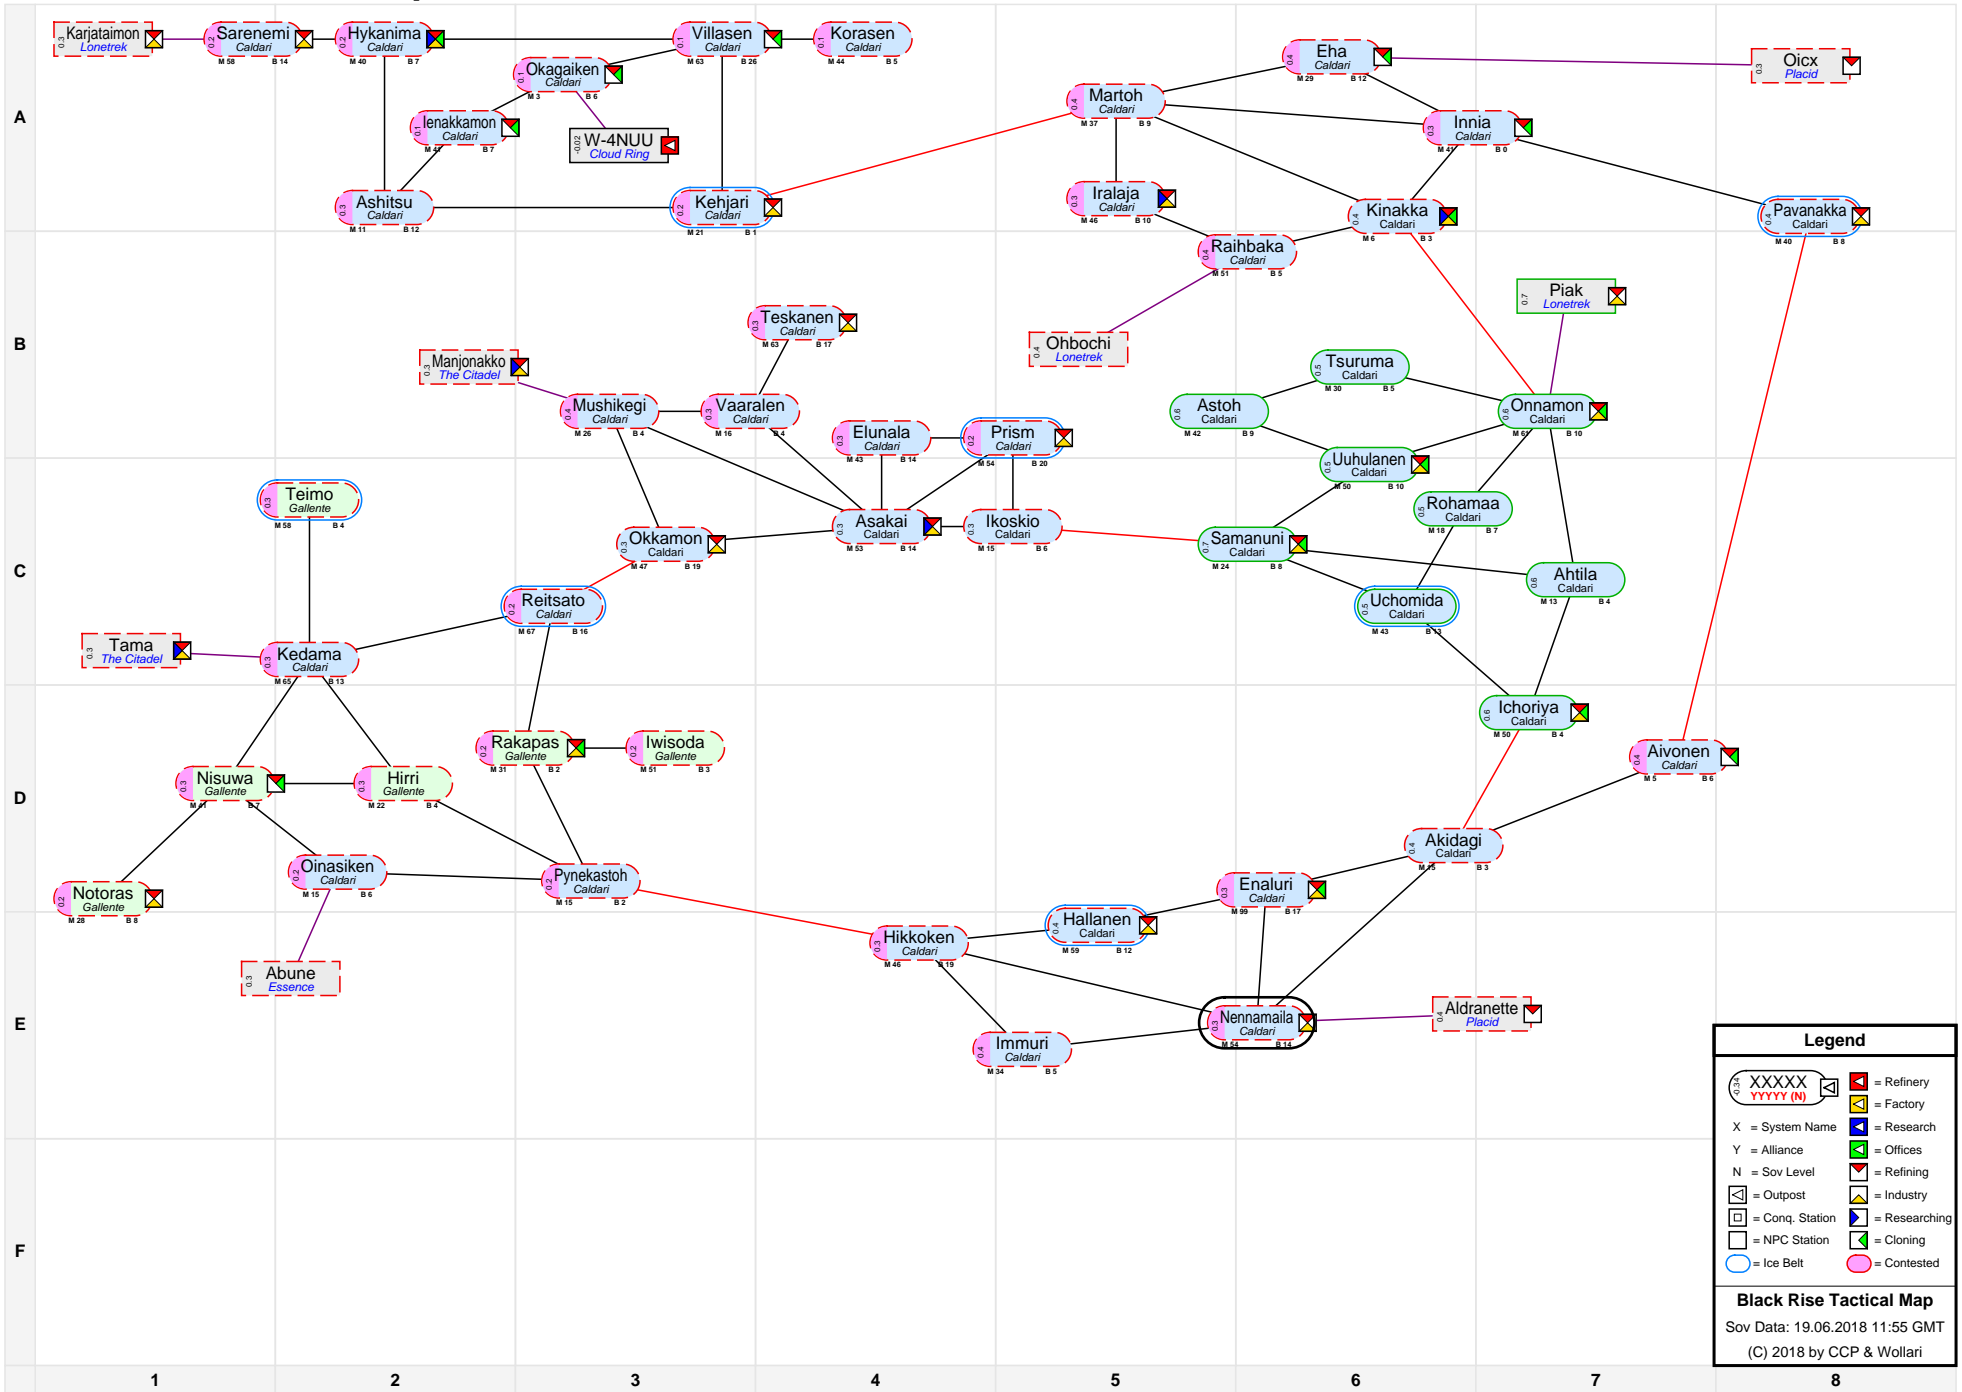

Black Rise Tactical Map

Legend

- XXXXXX (with X, Y, N) = System Name
- XXXXXX (with Y, N) = Alliance
- XXXXXX (with N) = Sov Level
- XXXXXX (with N) = Outpost
- XXXXXX (with N) = Conq. Station
- XXXXXX (with N) = NPC Station
- XXXXXX (with N) = Ice Belt
- XXXXXX (with N) = Contested
- XXXXXX (with N) = Refinery
- XXXXXX (with N) = Factory
- XXXXXX (with N) = Research
- XXXXXX (with N) = Offices
- XXXXXX (with N) = Refining
- XXXXXX (with N) = Industry
- XXXXXX (with N) = Researching
- XXXXXX (with N) = Cloning
- XXXXXX (with N) = Placid

Black Rise Tactical Map
 Sov Data: 19.06.2018 11:55 GMT
 (C) 2018 by CCP & Wollari