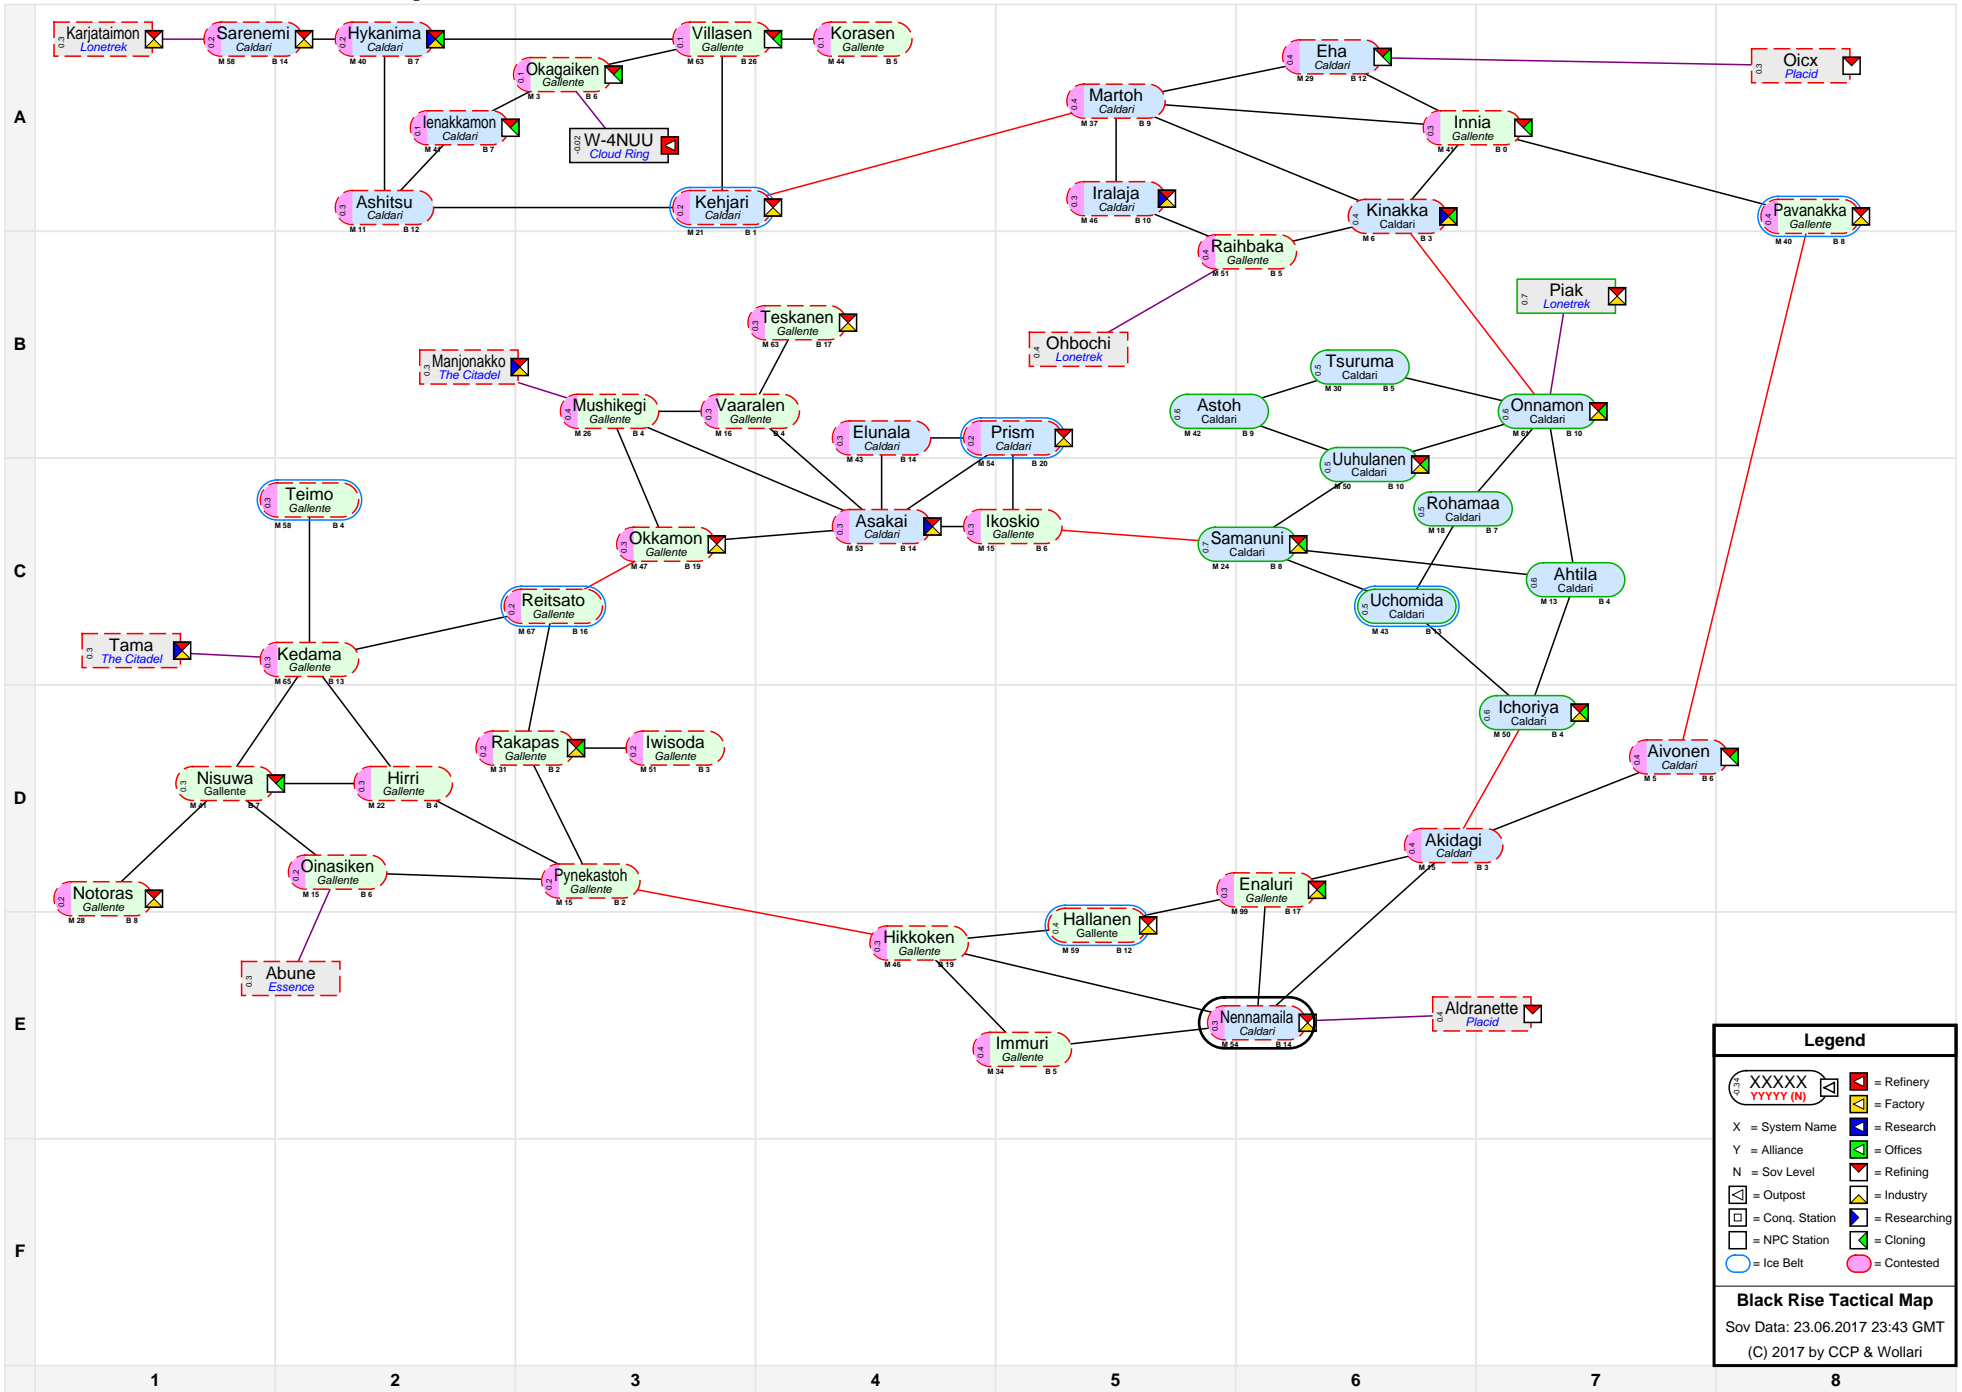

Black Rise Tactical Map

Legend

- = System Name
- = Refinery
- = Factory
- = Research
- = Offices
- = Refining
- = Outpost
- = Conq. Station
- = Researching
- = NPC Station
- = Cloning
- = Ice Belt
- = Contested

Black Rise Tactical Map
 Sov Data: 23.06.2017 23:43 GMT
 (C) 2017 by CCP & Wollari