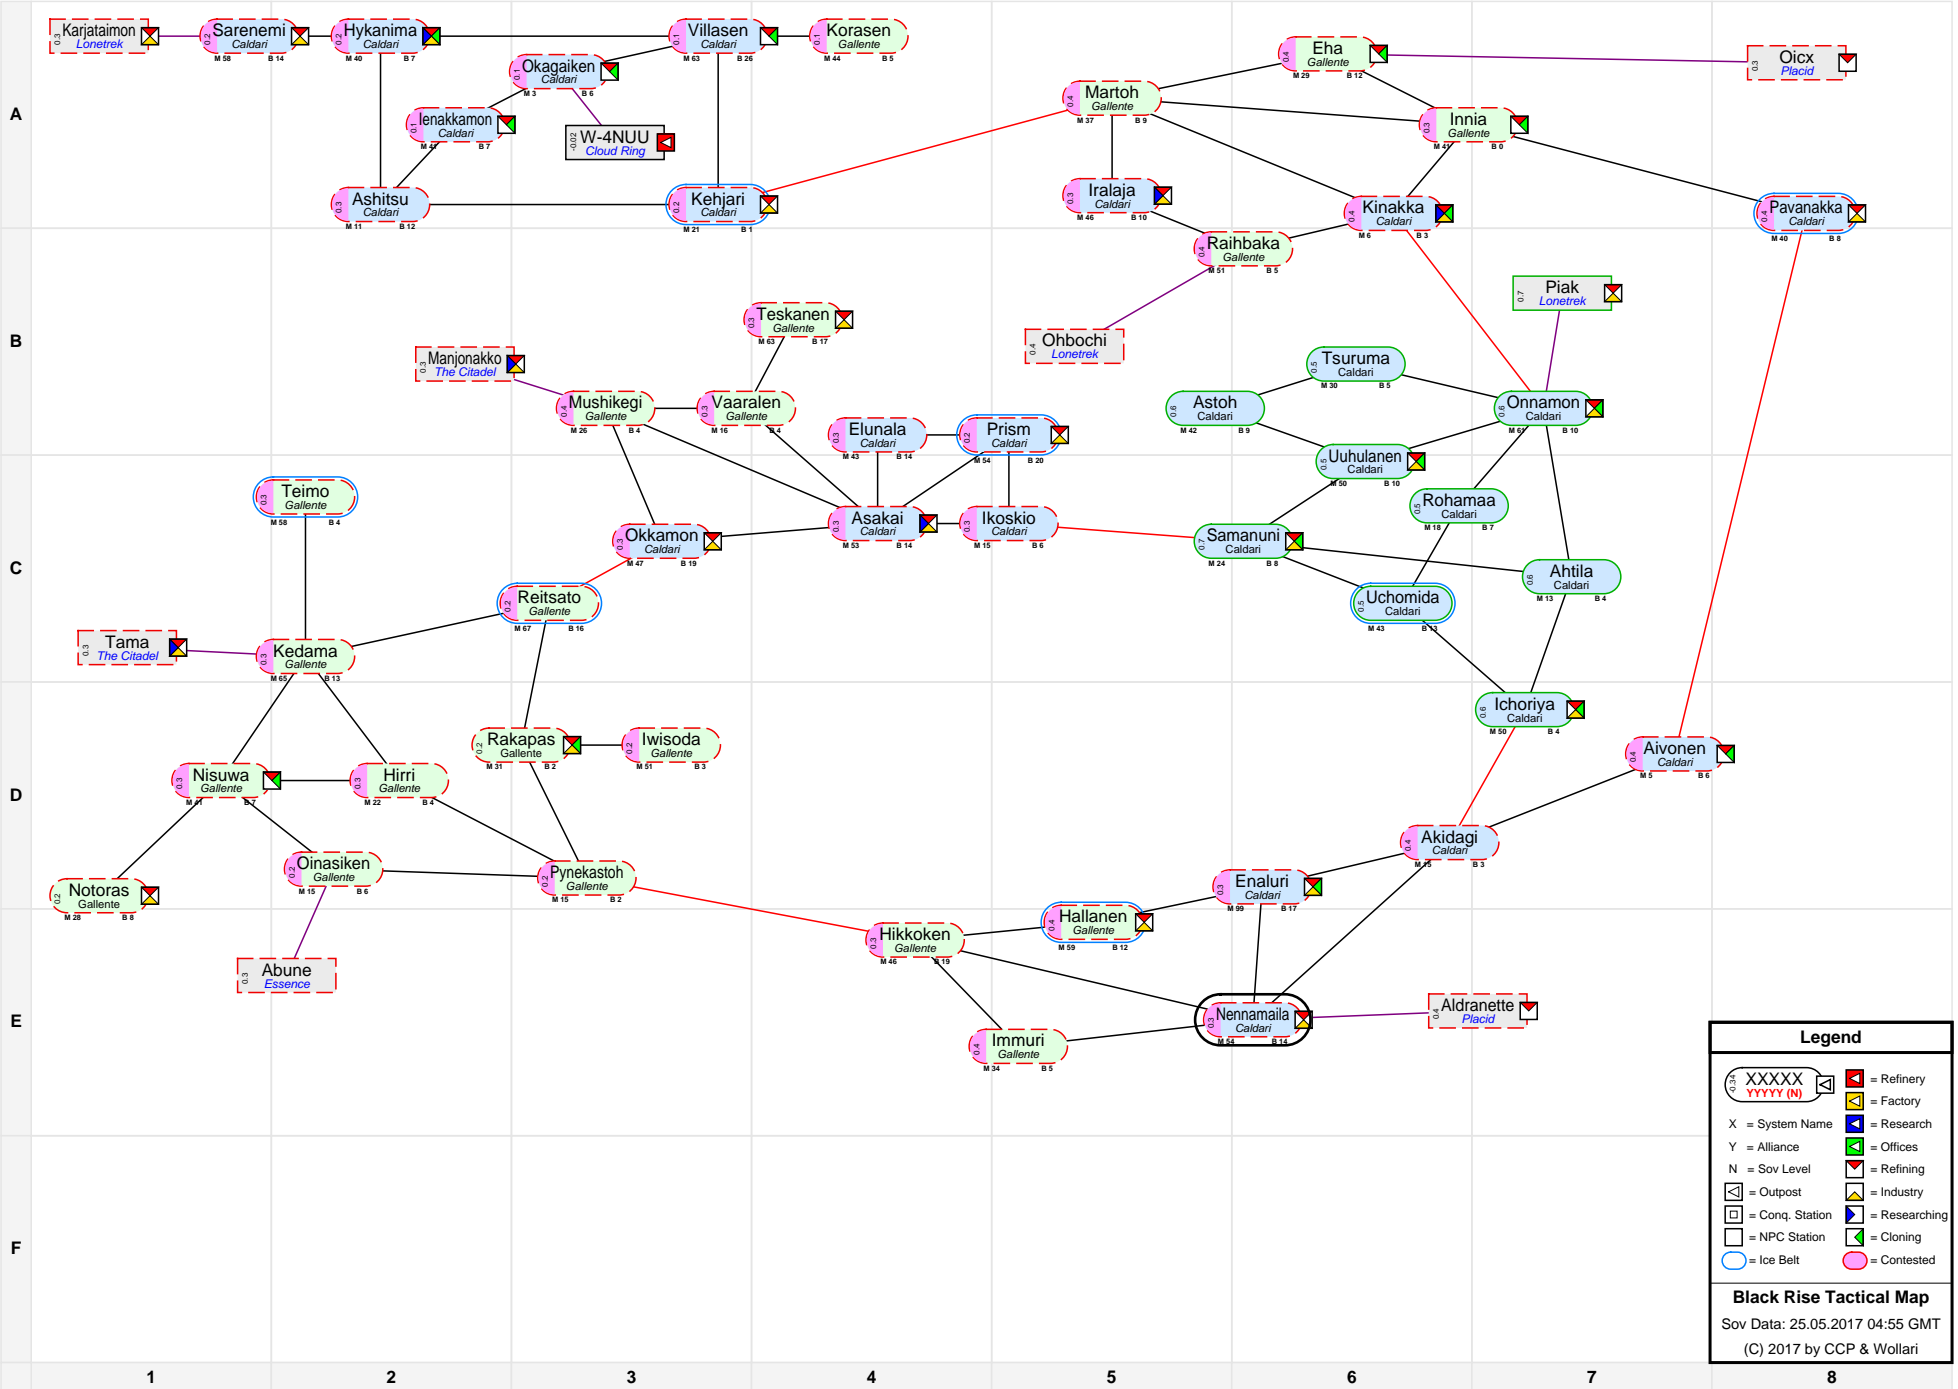

Black Rise Tactical Map

Legend

- = Contested
- = Refinery
- = Factory
- = Research
- = Offices
- = Refining
- = Industry
- = Researching
- = NPC Station
- = Cloning

Black Rise Tactical Map
 Sov Data: 25.05.2017 04:55 GMT
 (C) 2017 by CCP & Wollari