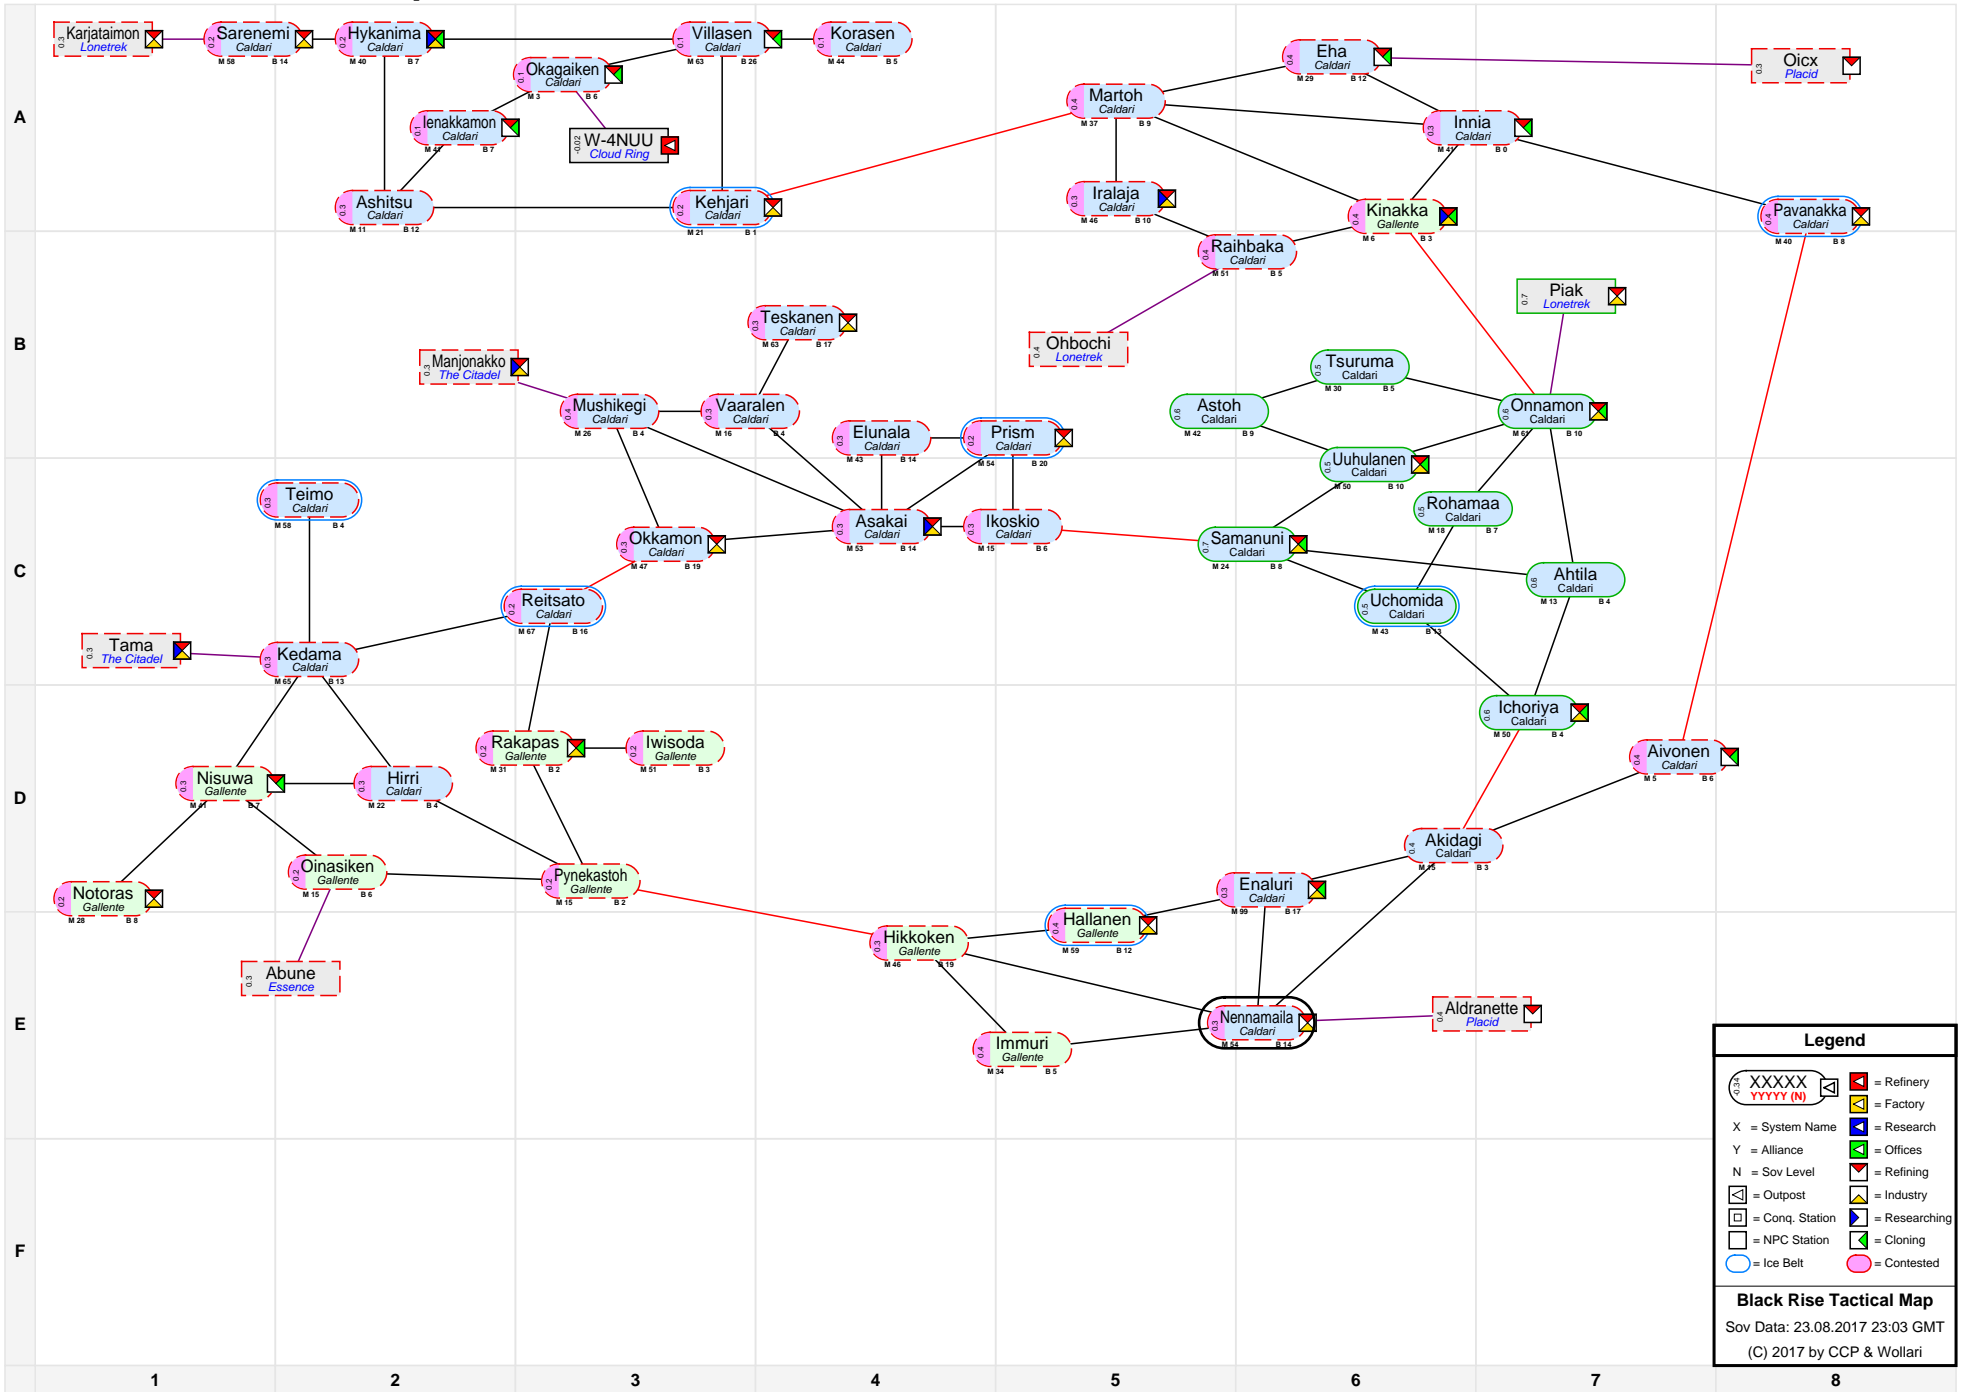

Black Rise Tactical Map

Legend

- XXXXXX (Refinery icon) = Refinery
- YYYYY (Factory icon) = Factory
- X (Research icon) = Research
- Y (Offices icon) = Offices
- N (Refining icon) = Refining
- (Outpost icon) = Outpost
- (Conq. Station icon) = Conq. Station
- (NPC Station icon) = NPC Station
- (Ice Belt icon) = Ice Belt
- (Contested icon) = Contested
- (Refinery icon) = Refinery
- (Factory icon) = Factory
- (Research icon) = Research
- (Offices icon) = Offices
- (Refining icon) = Refining
- (Industry icon) = Industry
- (Researching icon) = Researching
- (Cloning icon) = Cloning
- (Placid icon) = Placid

Black Rise Tactical Map
 Sov Data: 23.08.2017 23:03 GMT
 (C) 2017 by CCP & Wollari