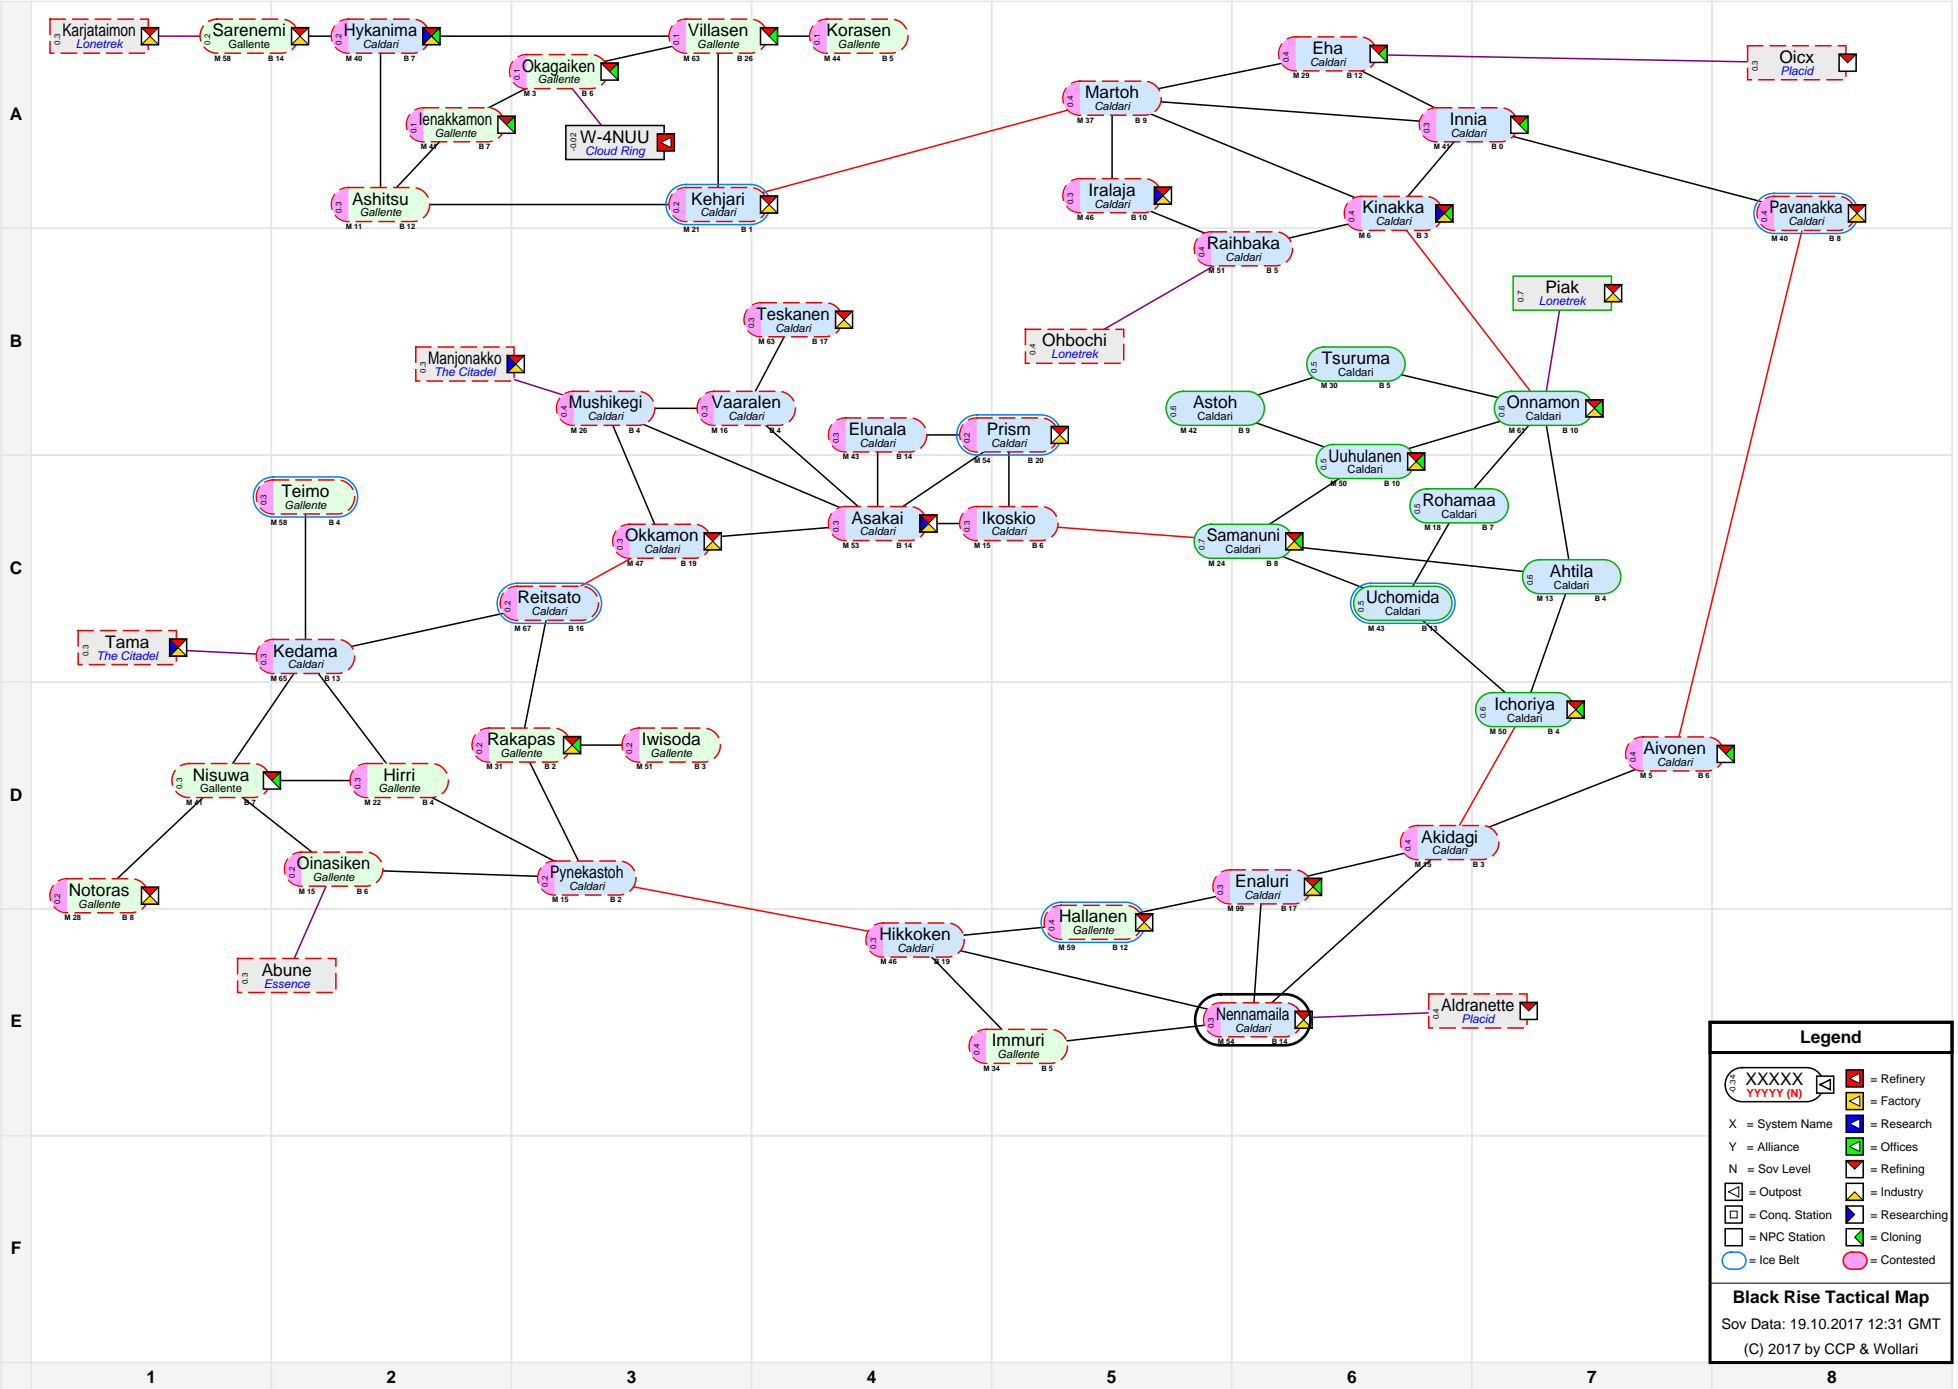

Black Rise Tactical Map

Legend

- XXXXXX (with icons) = Refinery
- YYYYY (with icon) = Factory
- X = System Name
- Y = Alliance
- N = Sov Level
- [Icon] = Outpost
- [Icon] = Conq. Station
- [Icon] = NPC Station
- [Icon] = Ice Belt
- [Icon] = Contested
- [Icon] = Research
- [Icon] = Offices
- [Icon] = Refining
- [Icon] = Industry
- [Icon] = Researching
- [Icon] = Cloning
- [Icon] = Placid

Black Rise Tactical Map
 Sov Data: 19.10.2017 12:31 GMT
 (C) 2017 by CCP & Wollari