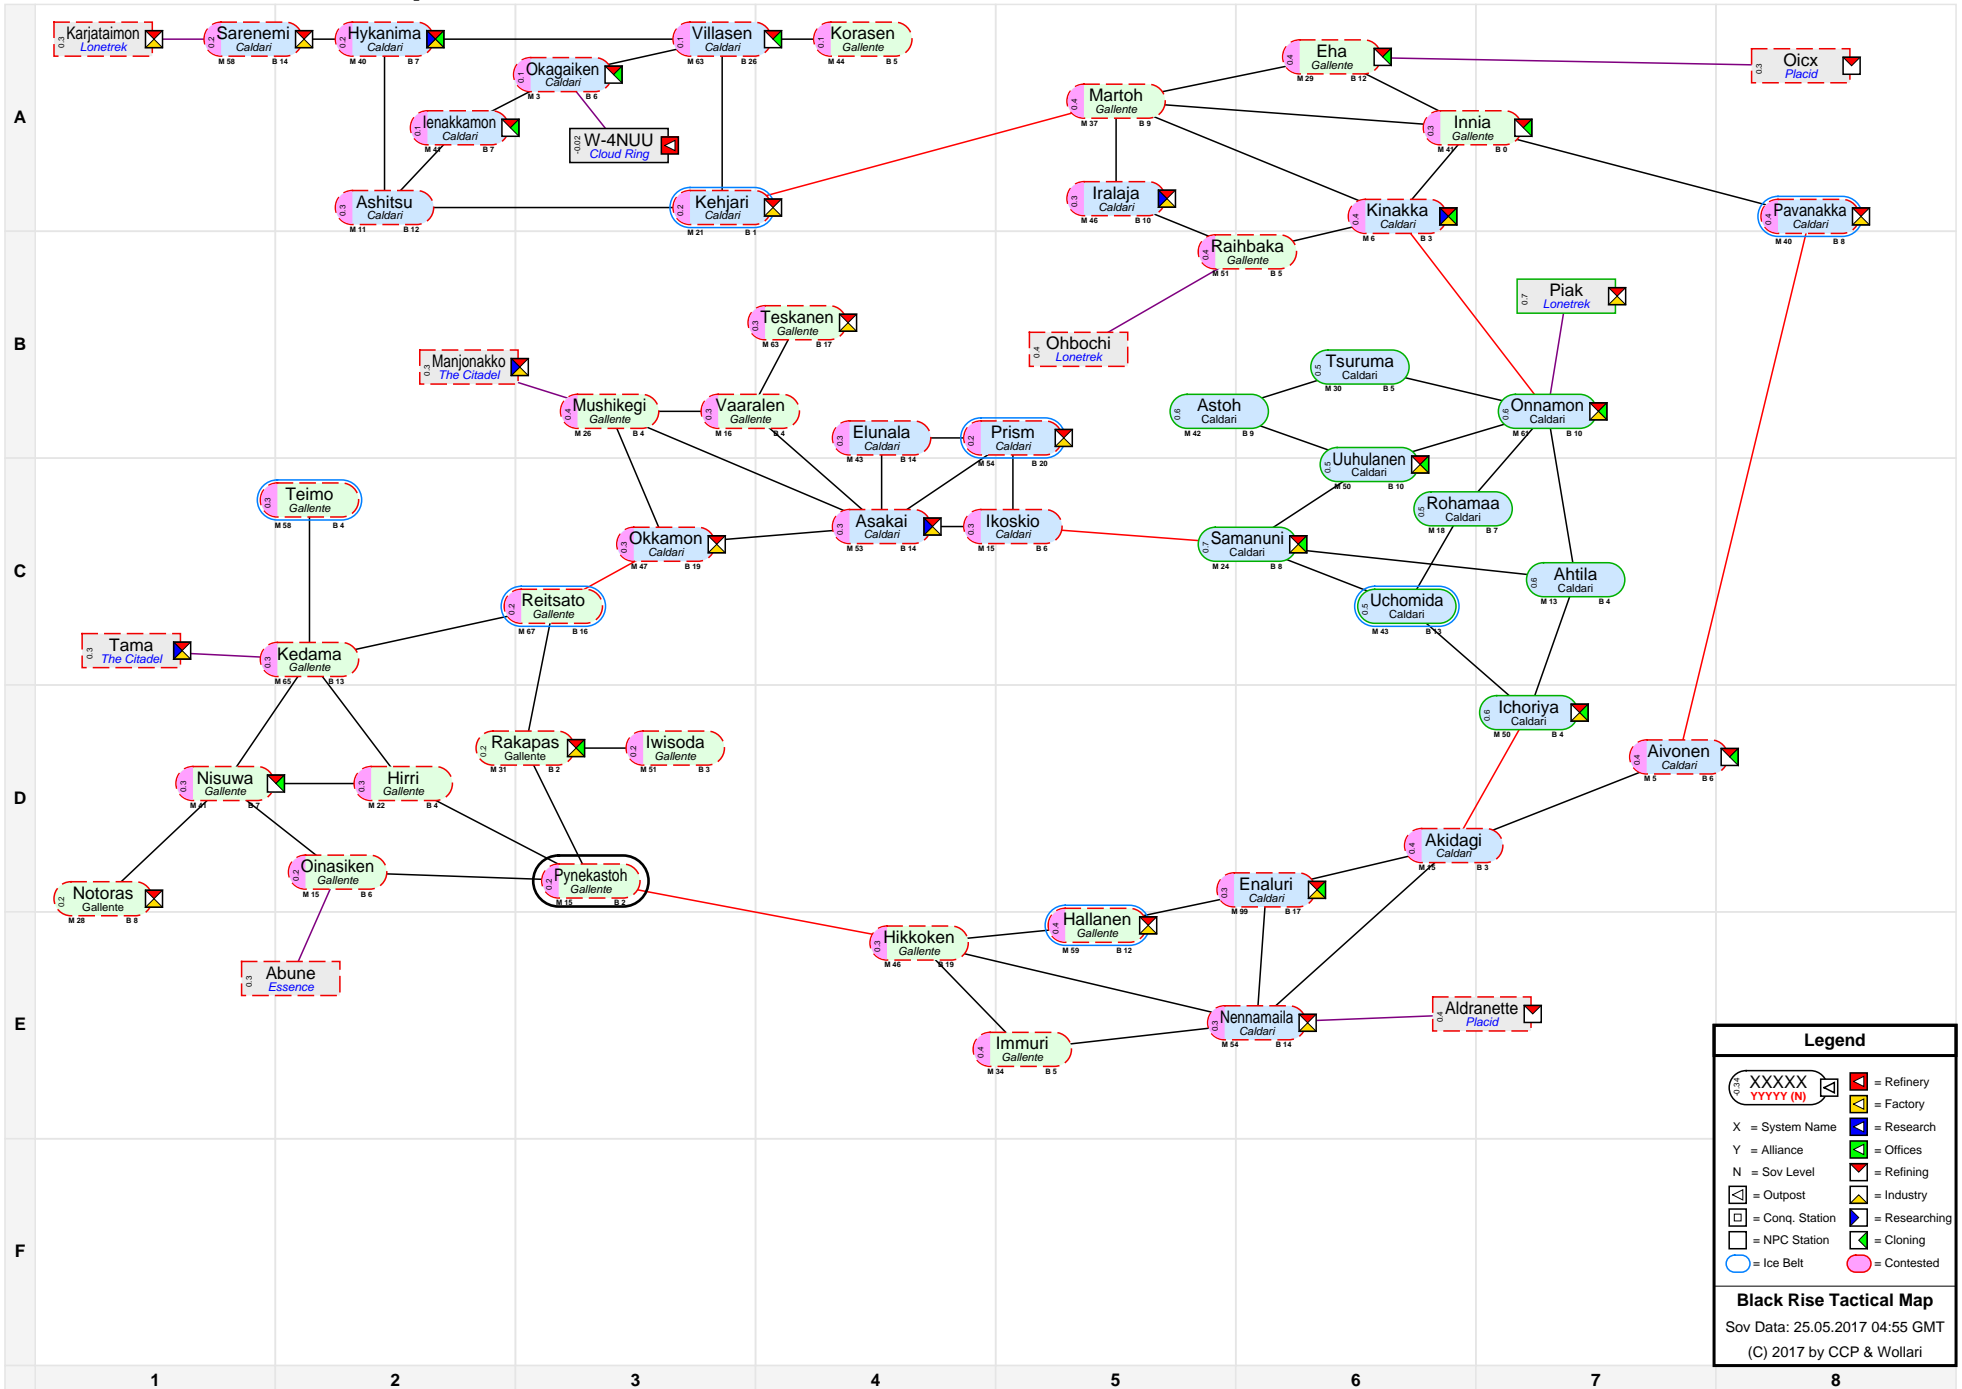

Black Rise Tactical Map

Legend

- XXXXXX (Refinery icon) = Refinery
- YYYY (N) (Factory icon) = Factory
- X (Research icon) = Research
- Y (Offices icon) = Offices
- N (Refining icon) = Refining
- (Outpost icon) = Outpost
- (Industry icon) = Industry
- (Conq. Station icon) = Conq. Station
- (Researching icon) = Researching
- (NPC Station icon) = NPC Station
- (Cloning icon) = Cloning
- (Ice Belt icon) = Ice Belt
- (Contested icon) = Contested

Black Rise Tactical Map
 Sov Data: 25.05.2017 04:55 GMT
 (C) 2017 by CCP & Wollari