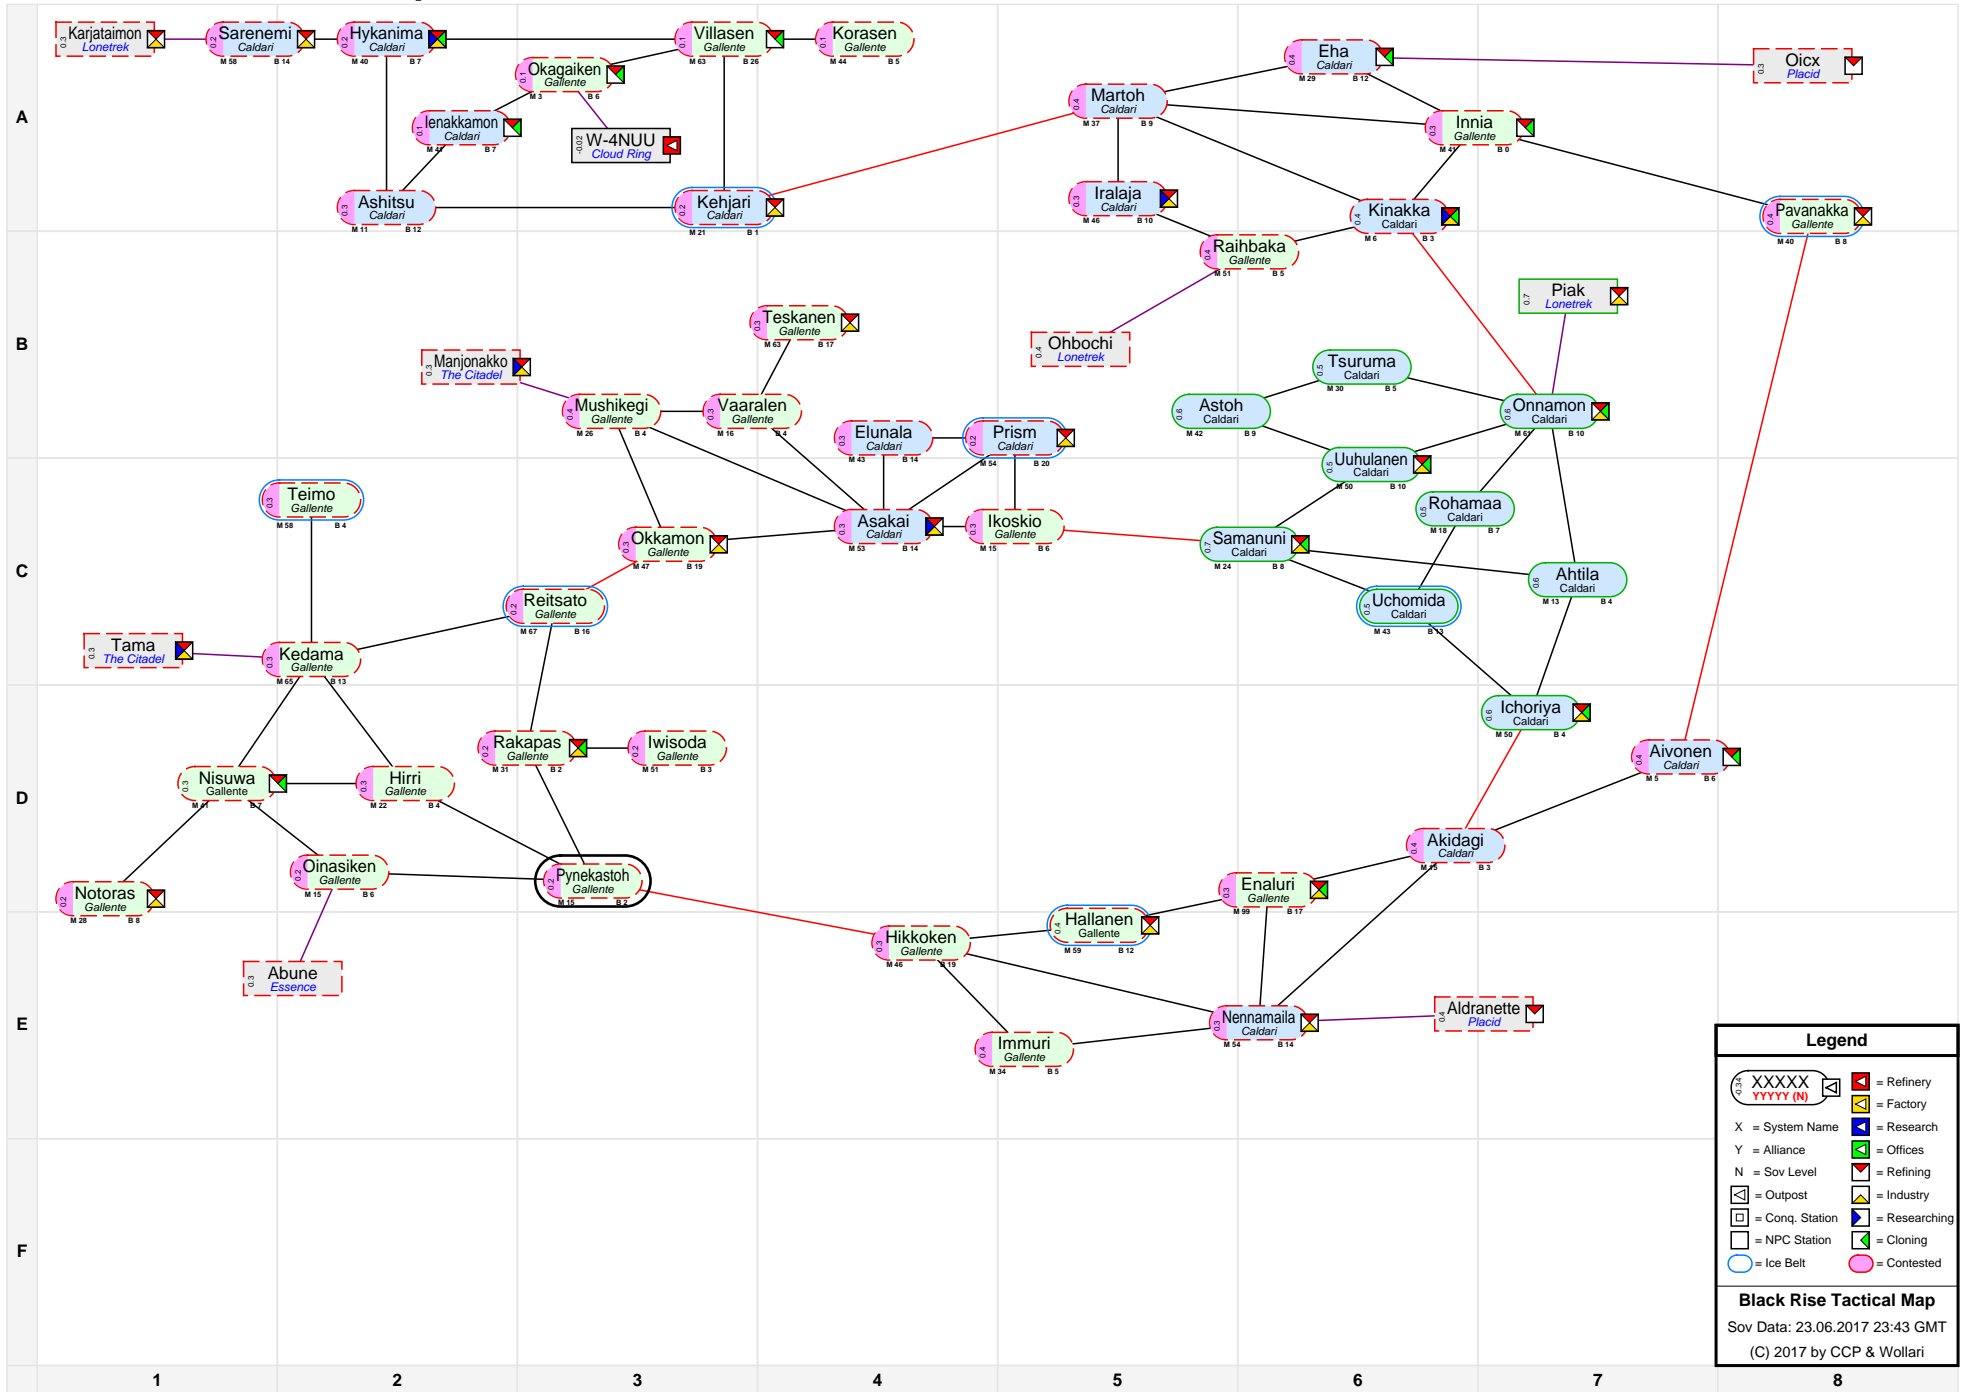

Black Rise Tactical Map

Legend

- XXXXXX (Refinery icon) = Refinery
- YYYYY (Factory icon) = Factory
- X (Research icon) = Research
- Y (Offices icon) = Offices
- N (Refining icon) = Refining
- (Outpost icon) = Outpost
- (Conq. Station icon) = Conq. Station
- (NPC Station icon) = NPC Station
- (Ice Belt icon) = Ice Belt
- (Contested icon) = Contested
- (Refinery icon) = Refinery
- (Factory icon) = Factory
- (Research icon) = Research
- (Offices icon) = Offices
- (Refining icon) = Refining
- (Industry icon) = Industry
- (Researching icon) = Researching
- (Cloning icon) = Cloning
- (Placid icon) = Placid

Black Rise Tactical Map
 Sov Data: 23.06.2017 23:43 GMT
 (C) 2017 by CCP & Wollari