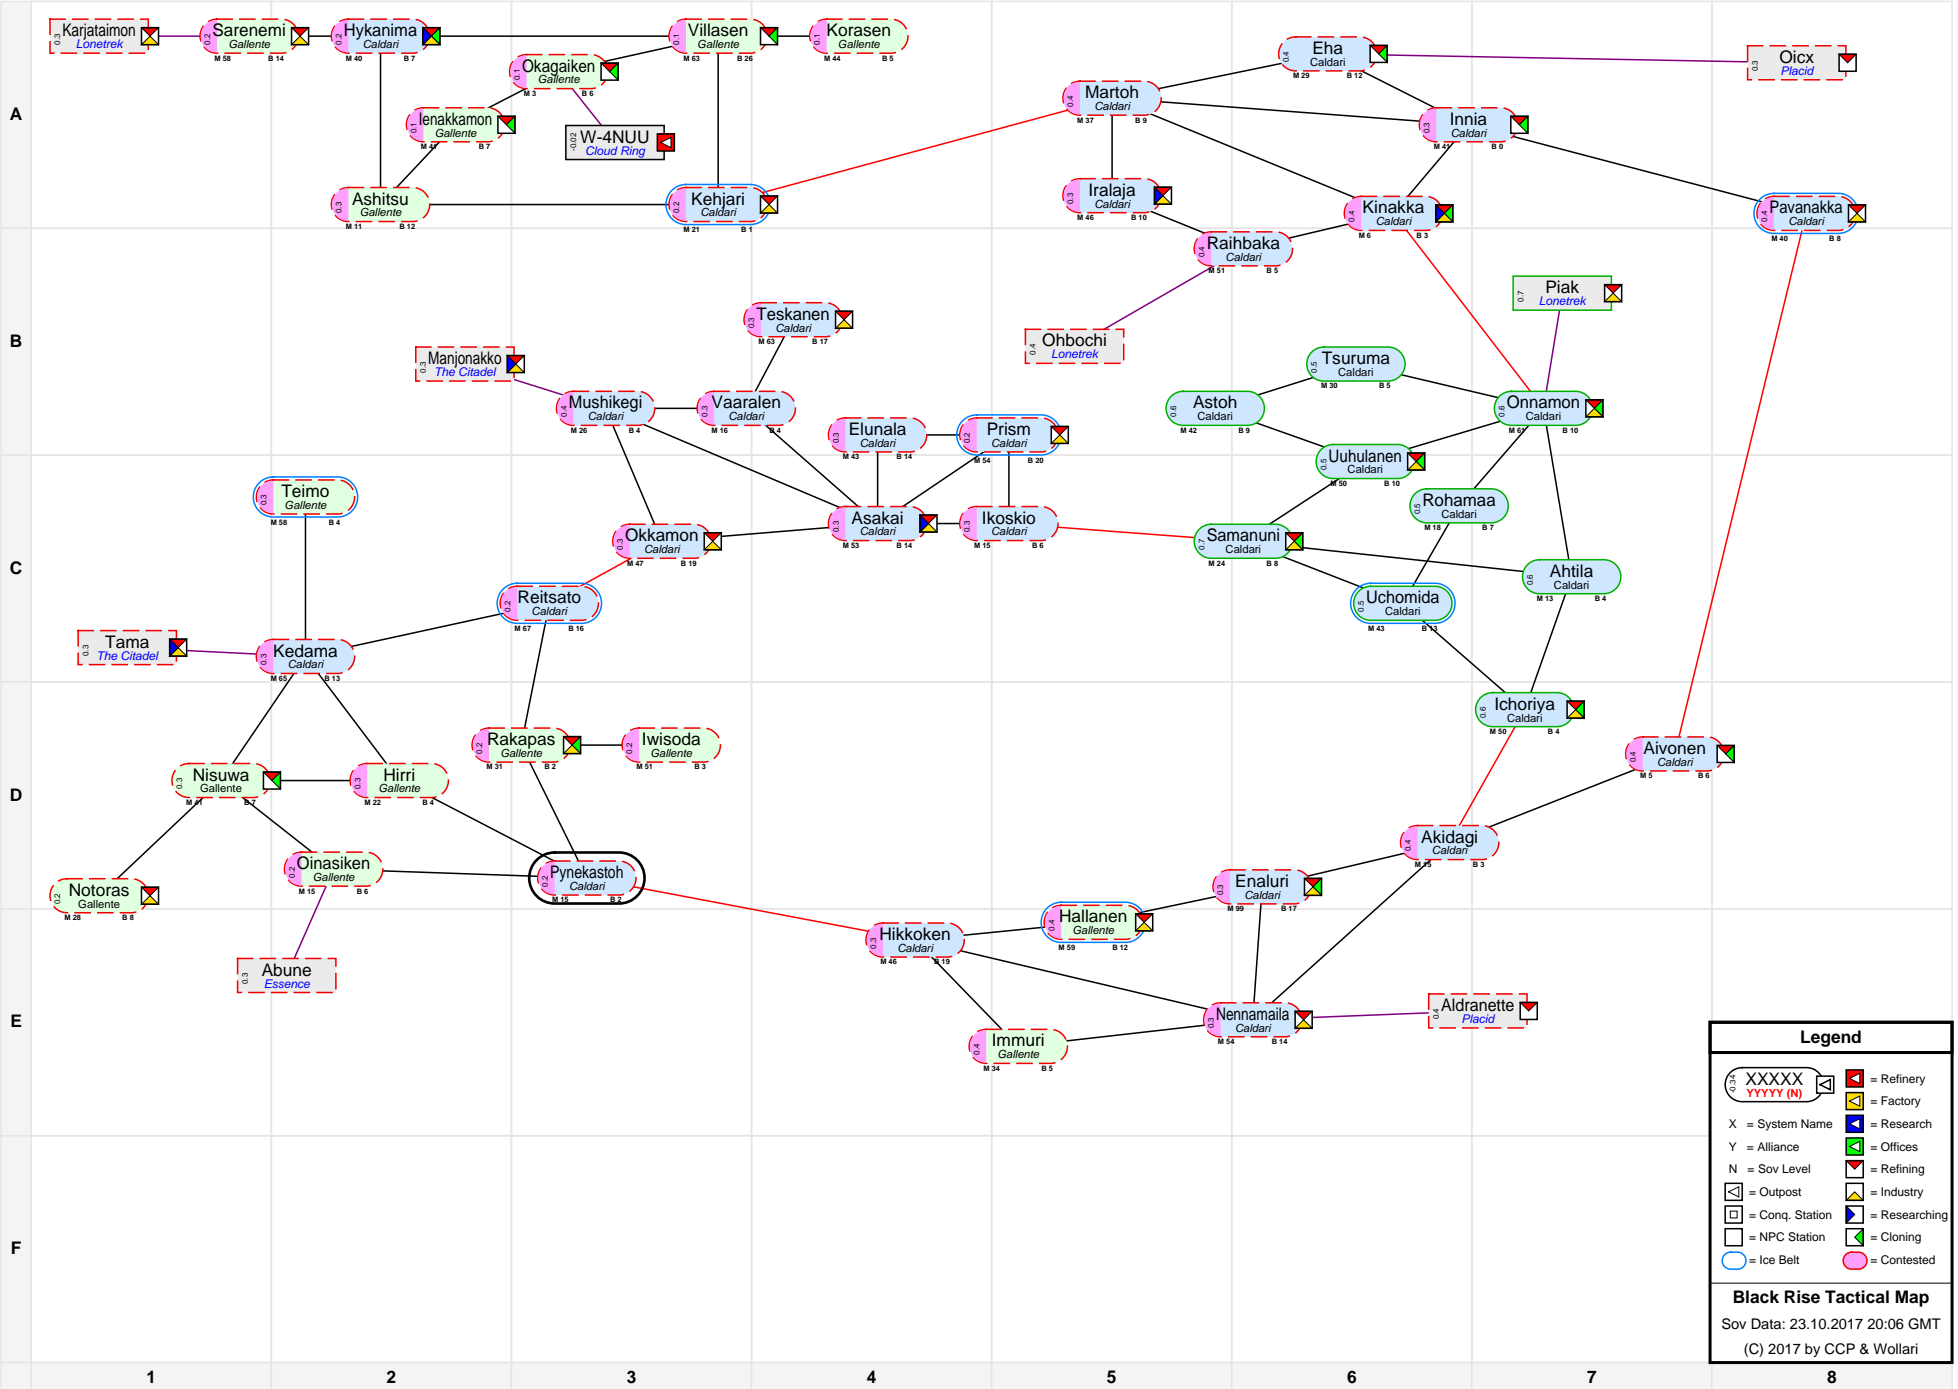

# Black Rise Tactical Map

**Legend**

- = System Name
- = Refinery
- = Factory
- = Research
- = Offices
- = Refining
- = Industry
- = Outpost
- = Conq. Station
- = Researching
- = NPC Station
- = Cloning
- = Ice Belt
- = Contested

**Black Rise Tactical Map**  
 Sov Data: 23.10.2017 20:06 GMT  
 (C) 2017 by CCP & Wollari