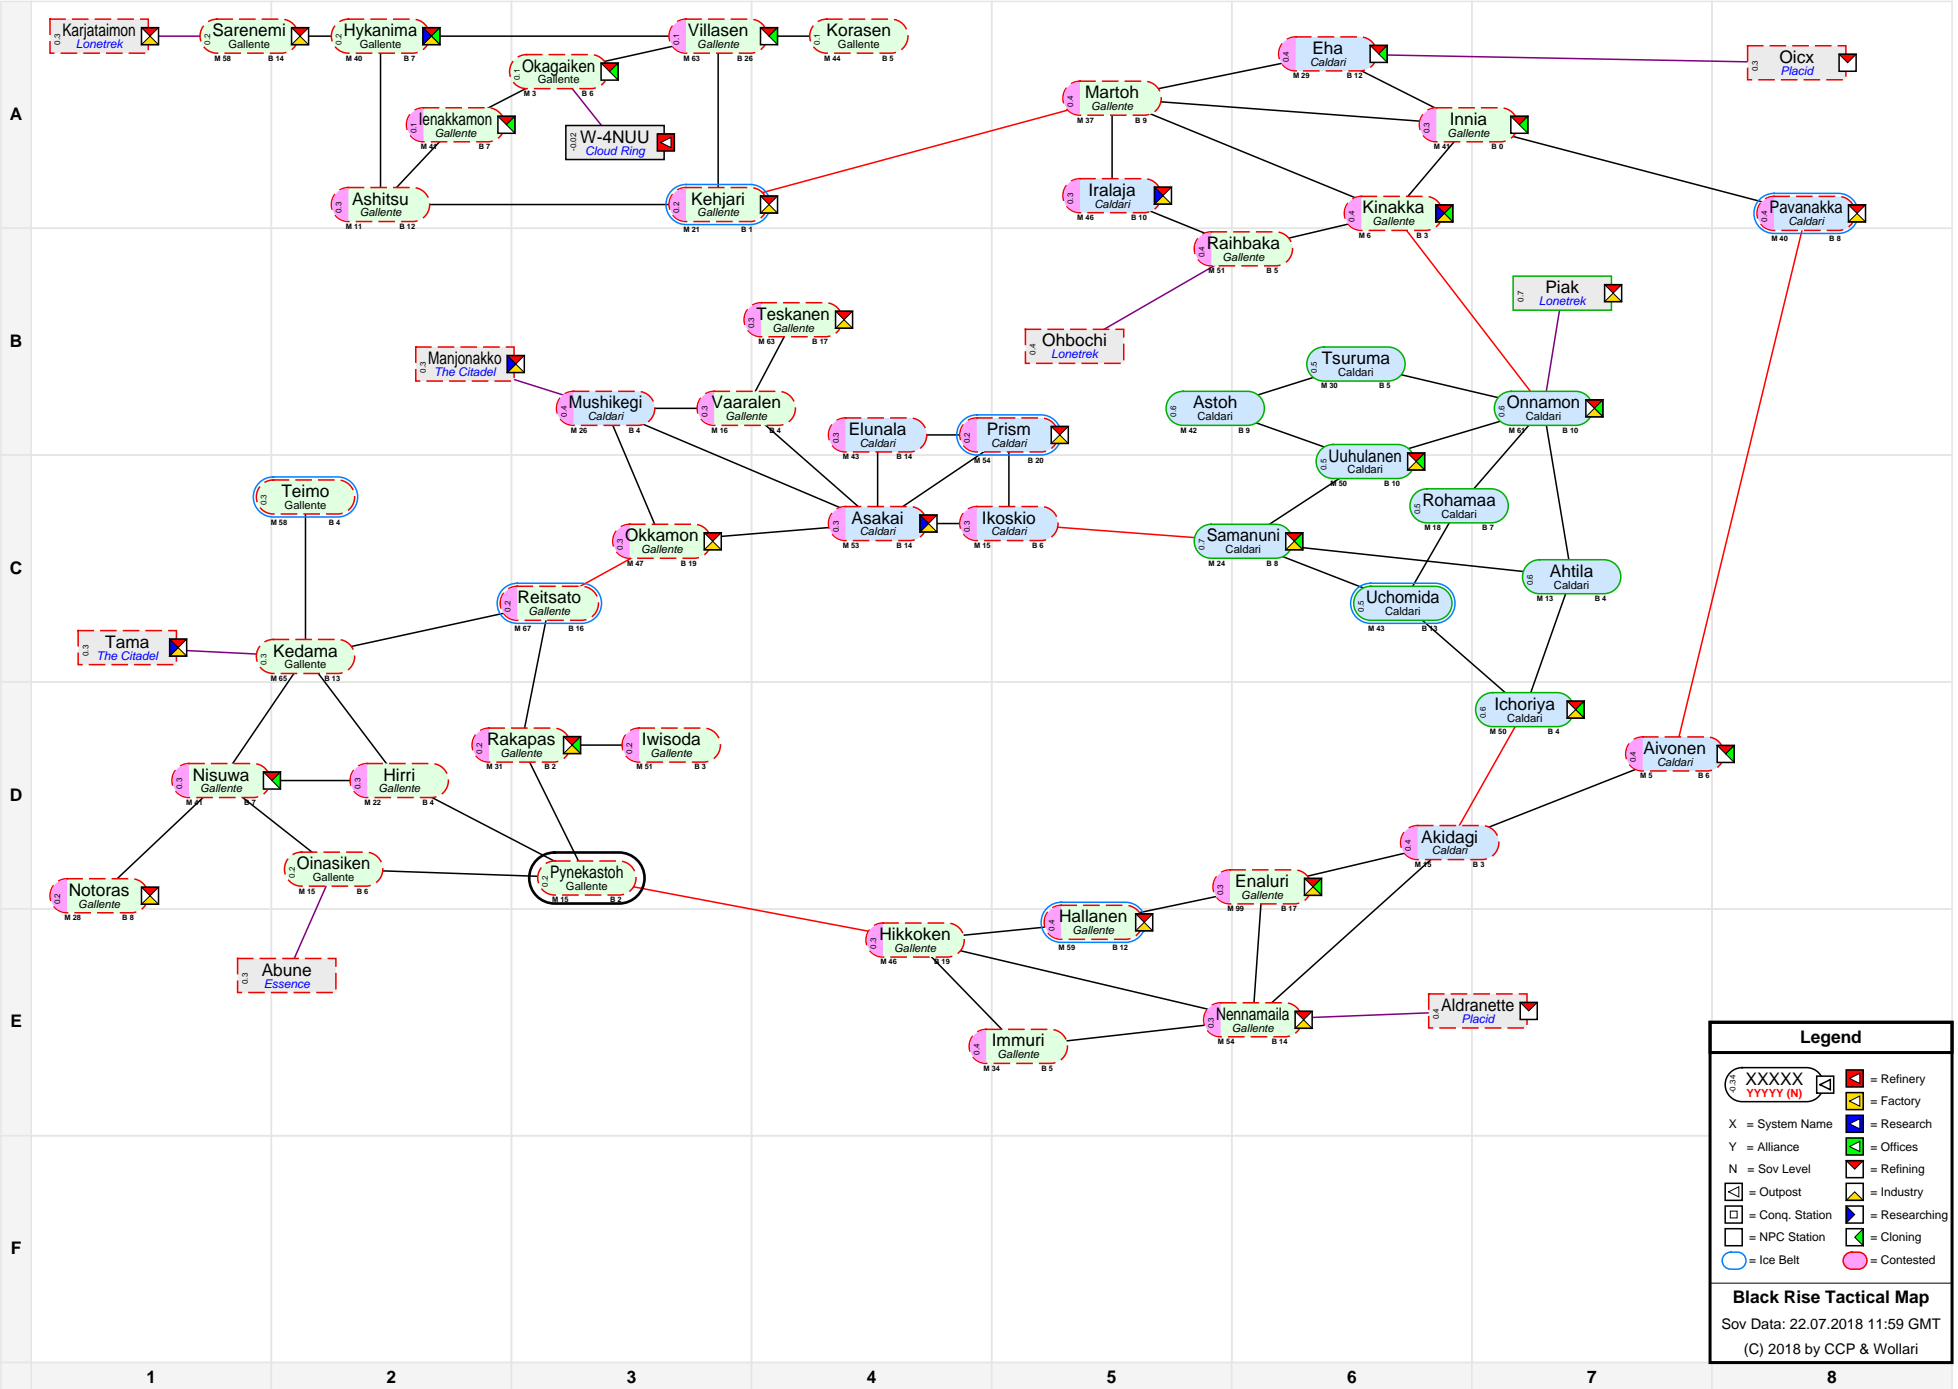

# Black Rise Tactical Map

**Legend**

- XXXXXX (M) YYYYY (N) = Station Name
- [Factory Icon] = Factory
- [Refinery Icon] = Refinery
- X = System Name
- Y = Alliance
- N = Sov Level
- [Researching Icon] = Researching
- [Research Icon] = Research
- [Offices Icon] = Offices
- [Refining Icon] = Refining
- [Outpost Icon] = Outpost
- [Industry Icon] = Industry
- [Conq. Station Icon] = Conq. Station
- [Researching Icon] = Researching
- [NPC Station Icon] = NPC Station
- [Cloning Icon] = Cloning
- [Ice Belt Icon] = Ice Belt
- [Contested Icon] = Contested

**Black Rise Tactical Map**  
 Sov Data: 22.07.2018 11:59 GMT  
 (C) 2018 by CCP & Wollari