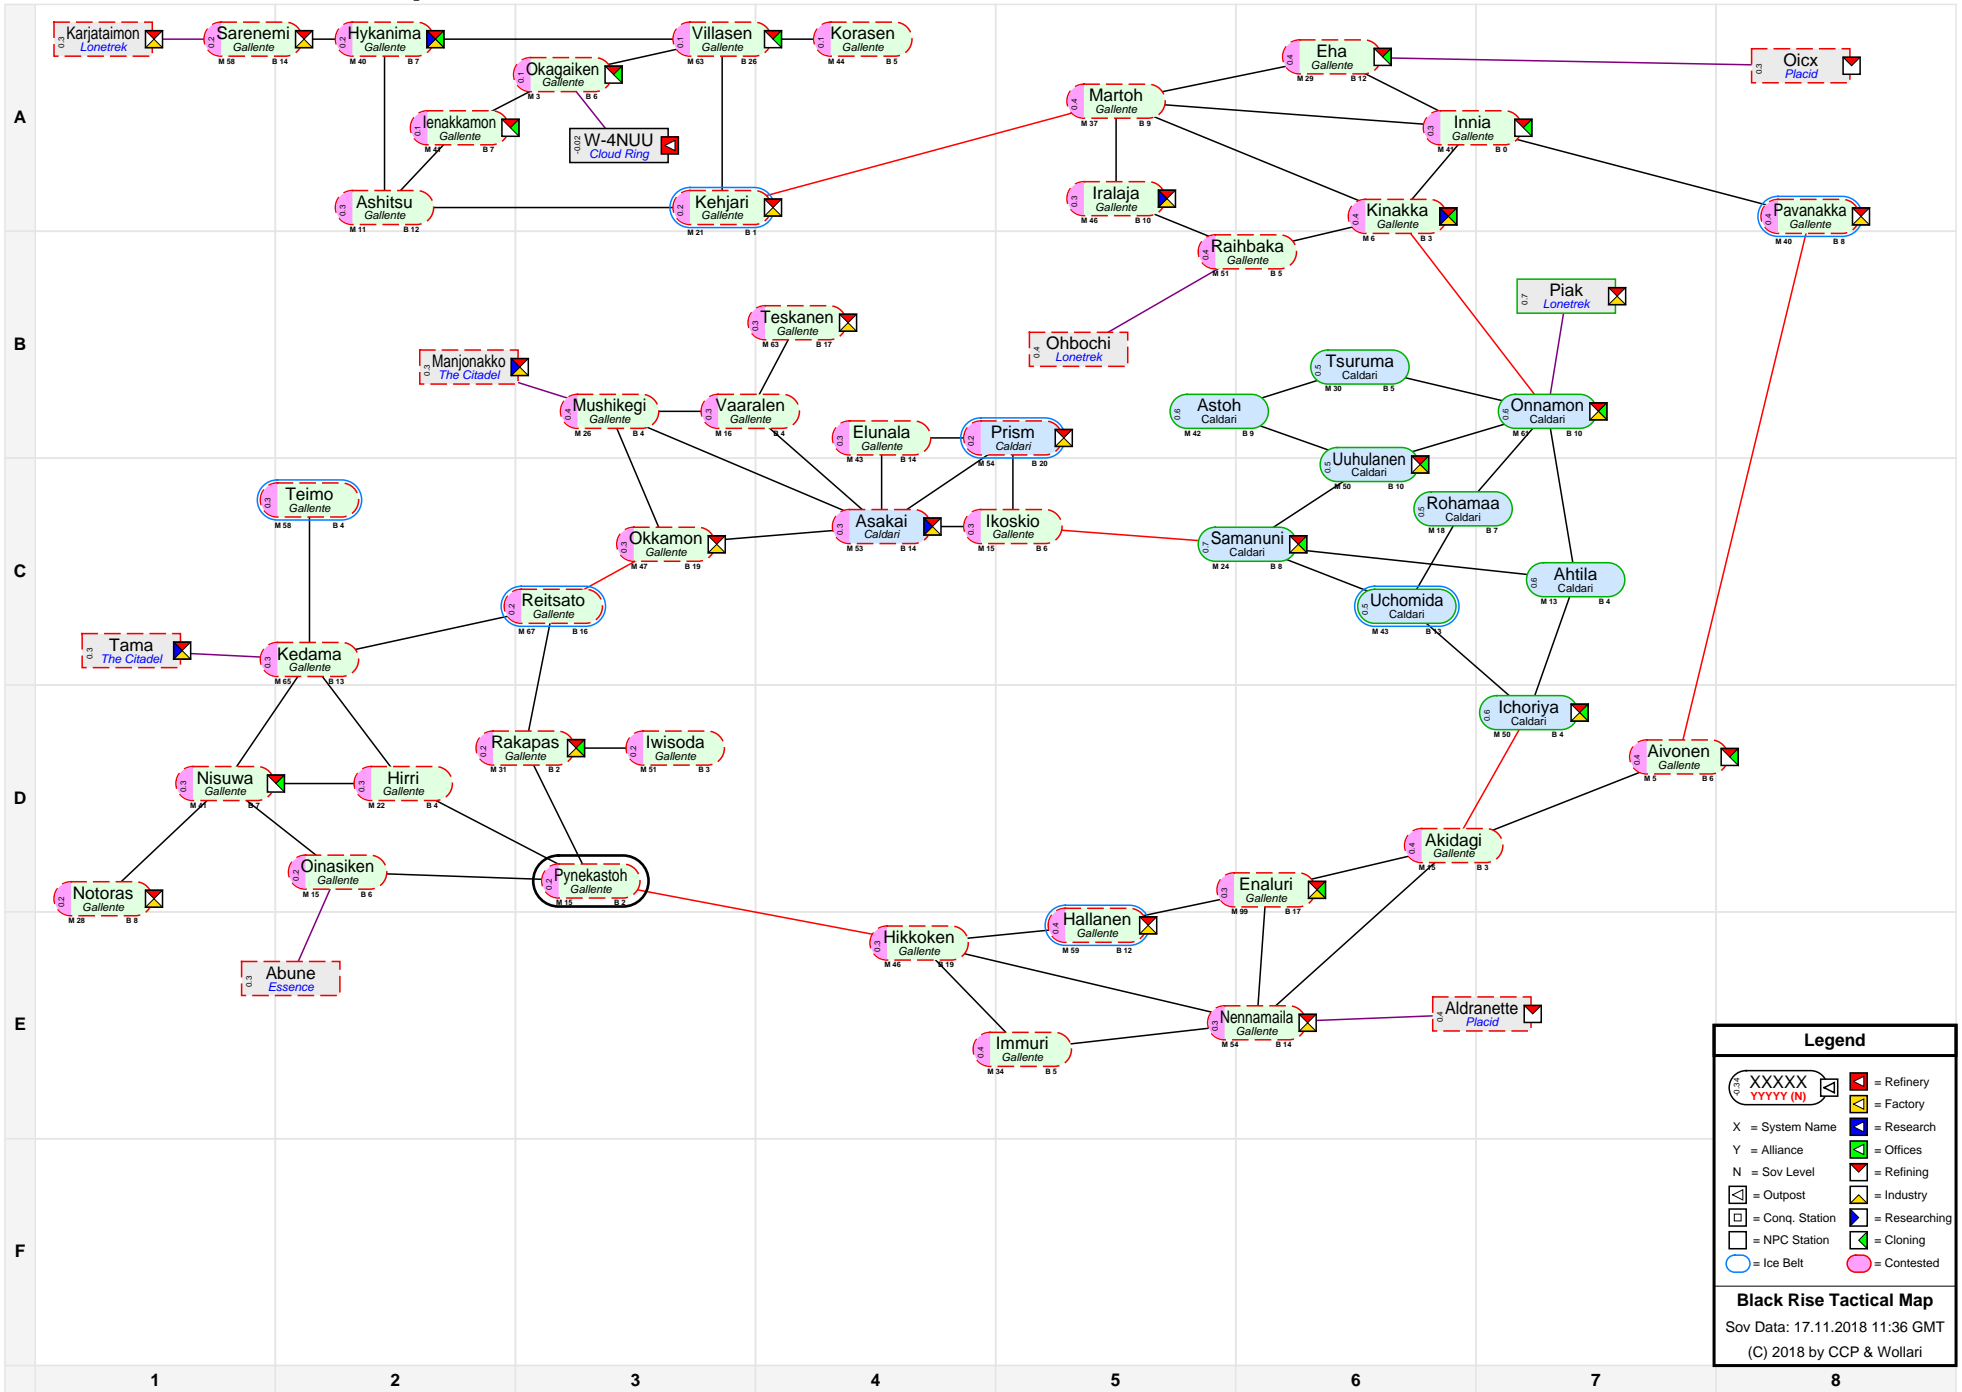

Black Rise Tactical Map

Legend

- XXXXXX YYYYY (N) = Refinery
- X = System Name
- Y = Alliance
- N = Sov Level
- [Icon] = Outpost
- [Icon] = Conq. Station
- [Icon] = NPC Station
- [Icon] = Ice Belt
- [Icon] = Contested
- [Icon] = Factory
- [Icon] = Research
- [Icon] = Offices
- [Icon] = Refining
- [Icon] = Industry
- [Icon] = Researching
- [Icon] = Cloning
- [Icon] = Placid
- [Icon] = Cloud Ring
- [Icon] = The Citadel
- [Icon] = Essence
- [Icon] = Lenetrek

Black Rise Tactical Map
 Sov Data: 17.11.2018 11:36 GMT
 (C) 2018 by CCP & Wollari