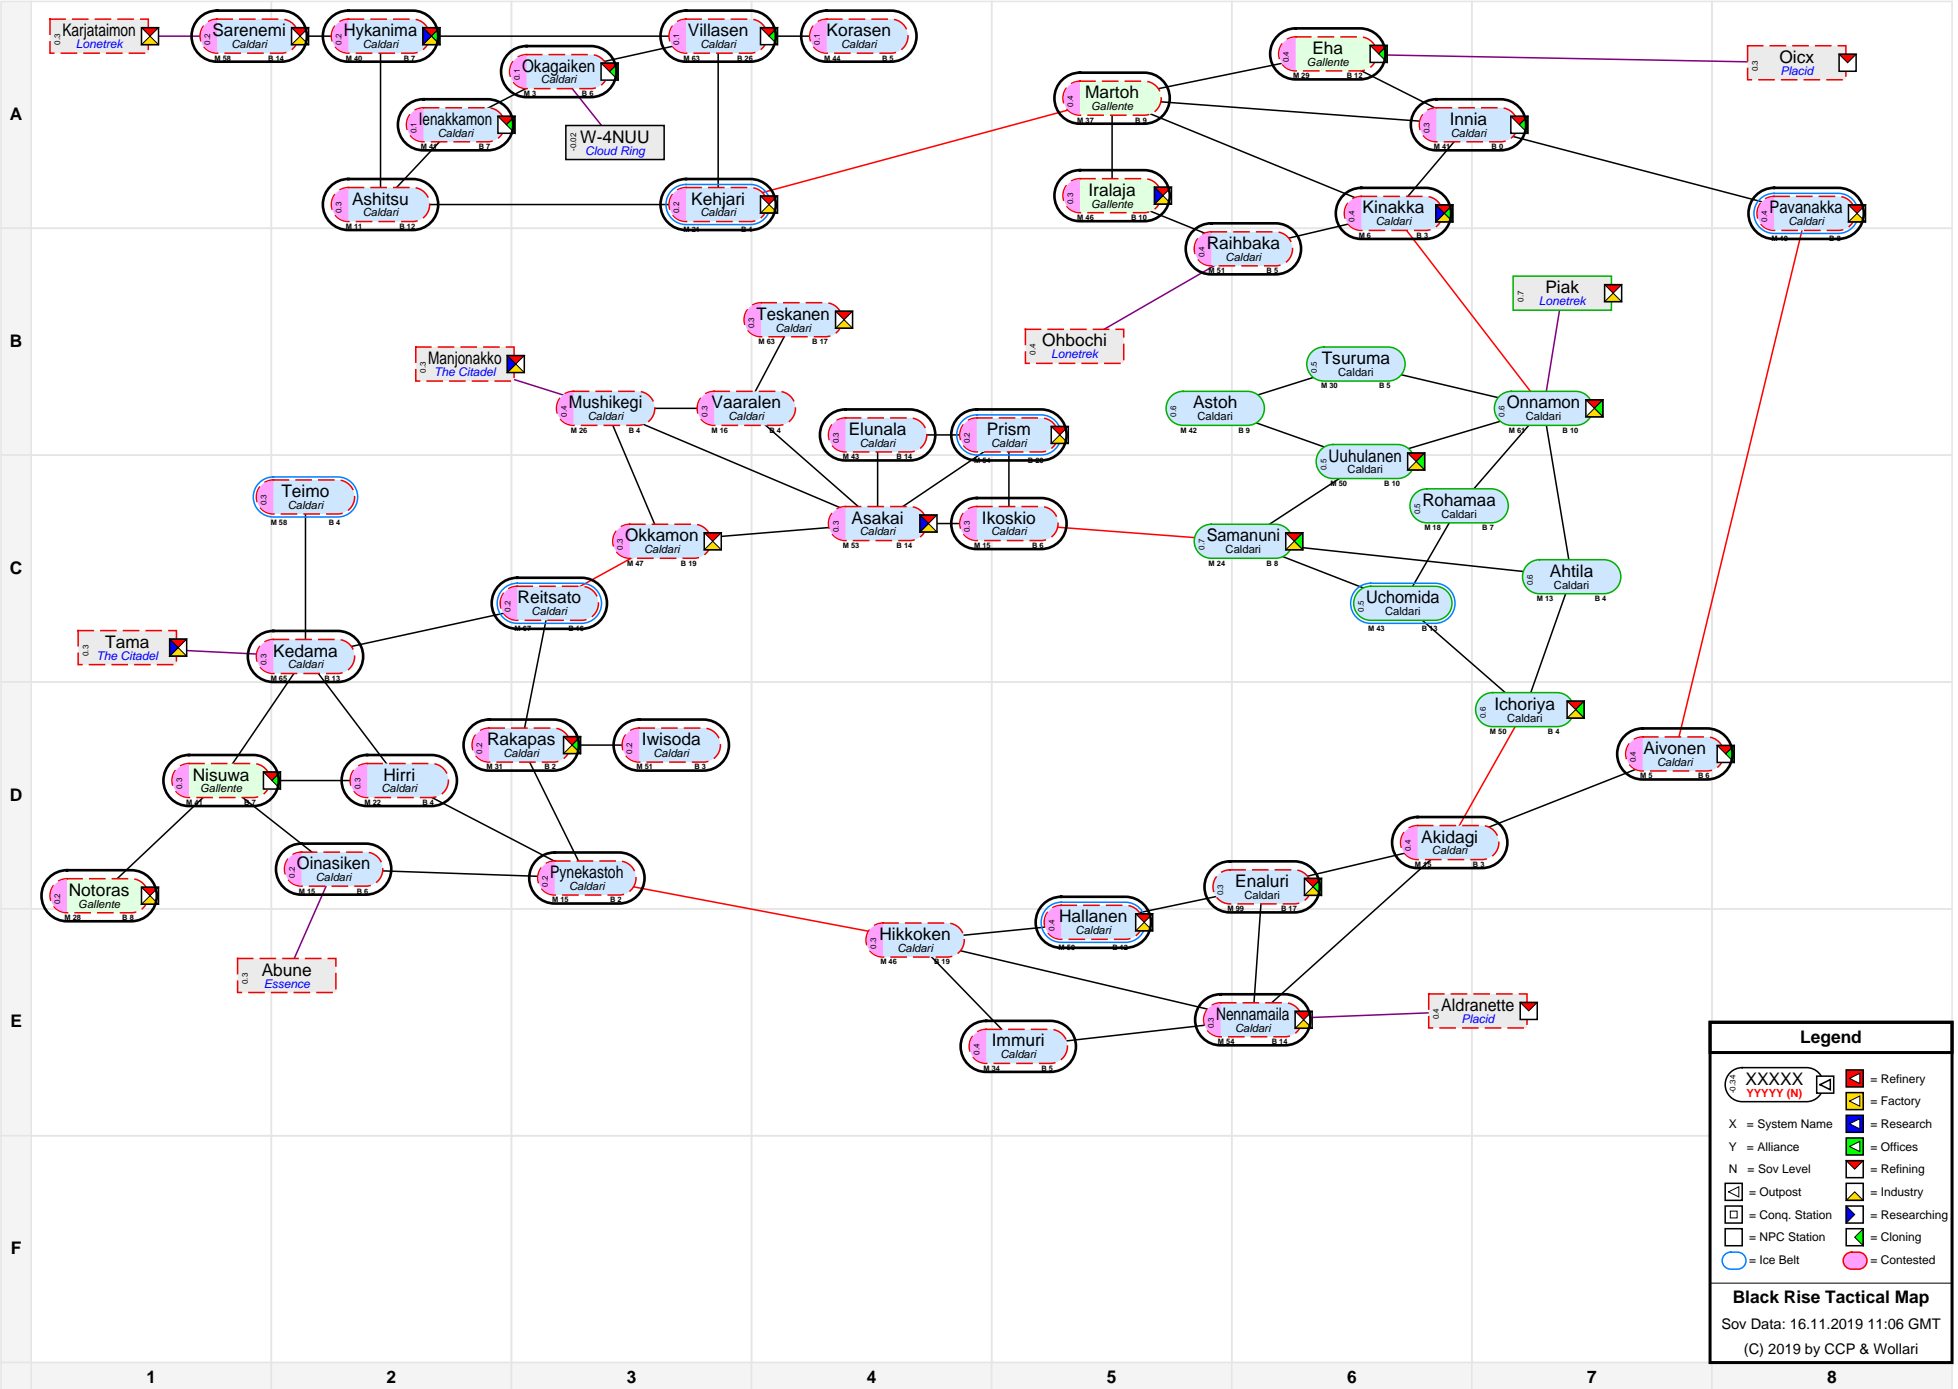

# Black Rise Tactical Map

Legend	
	= Refinery
	= Factory
	= Research
	= Offices
	= Refining
	= Industry
	= Outpost
	= Researching
	= Conq. Station
	= NPC Station
	= Cloning
	= Ice Belt
	= Contested

**Black Rise Tactical Map**  
 Sov Data: 16.11.2019 11:06 GMT  
 (C) 2019 by CCP & Wollari