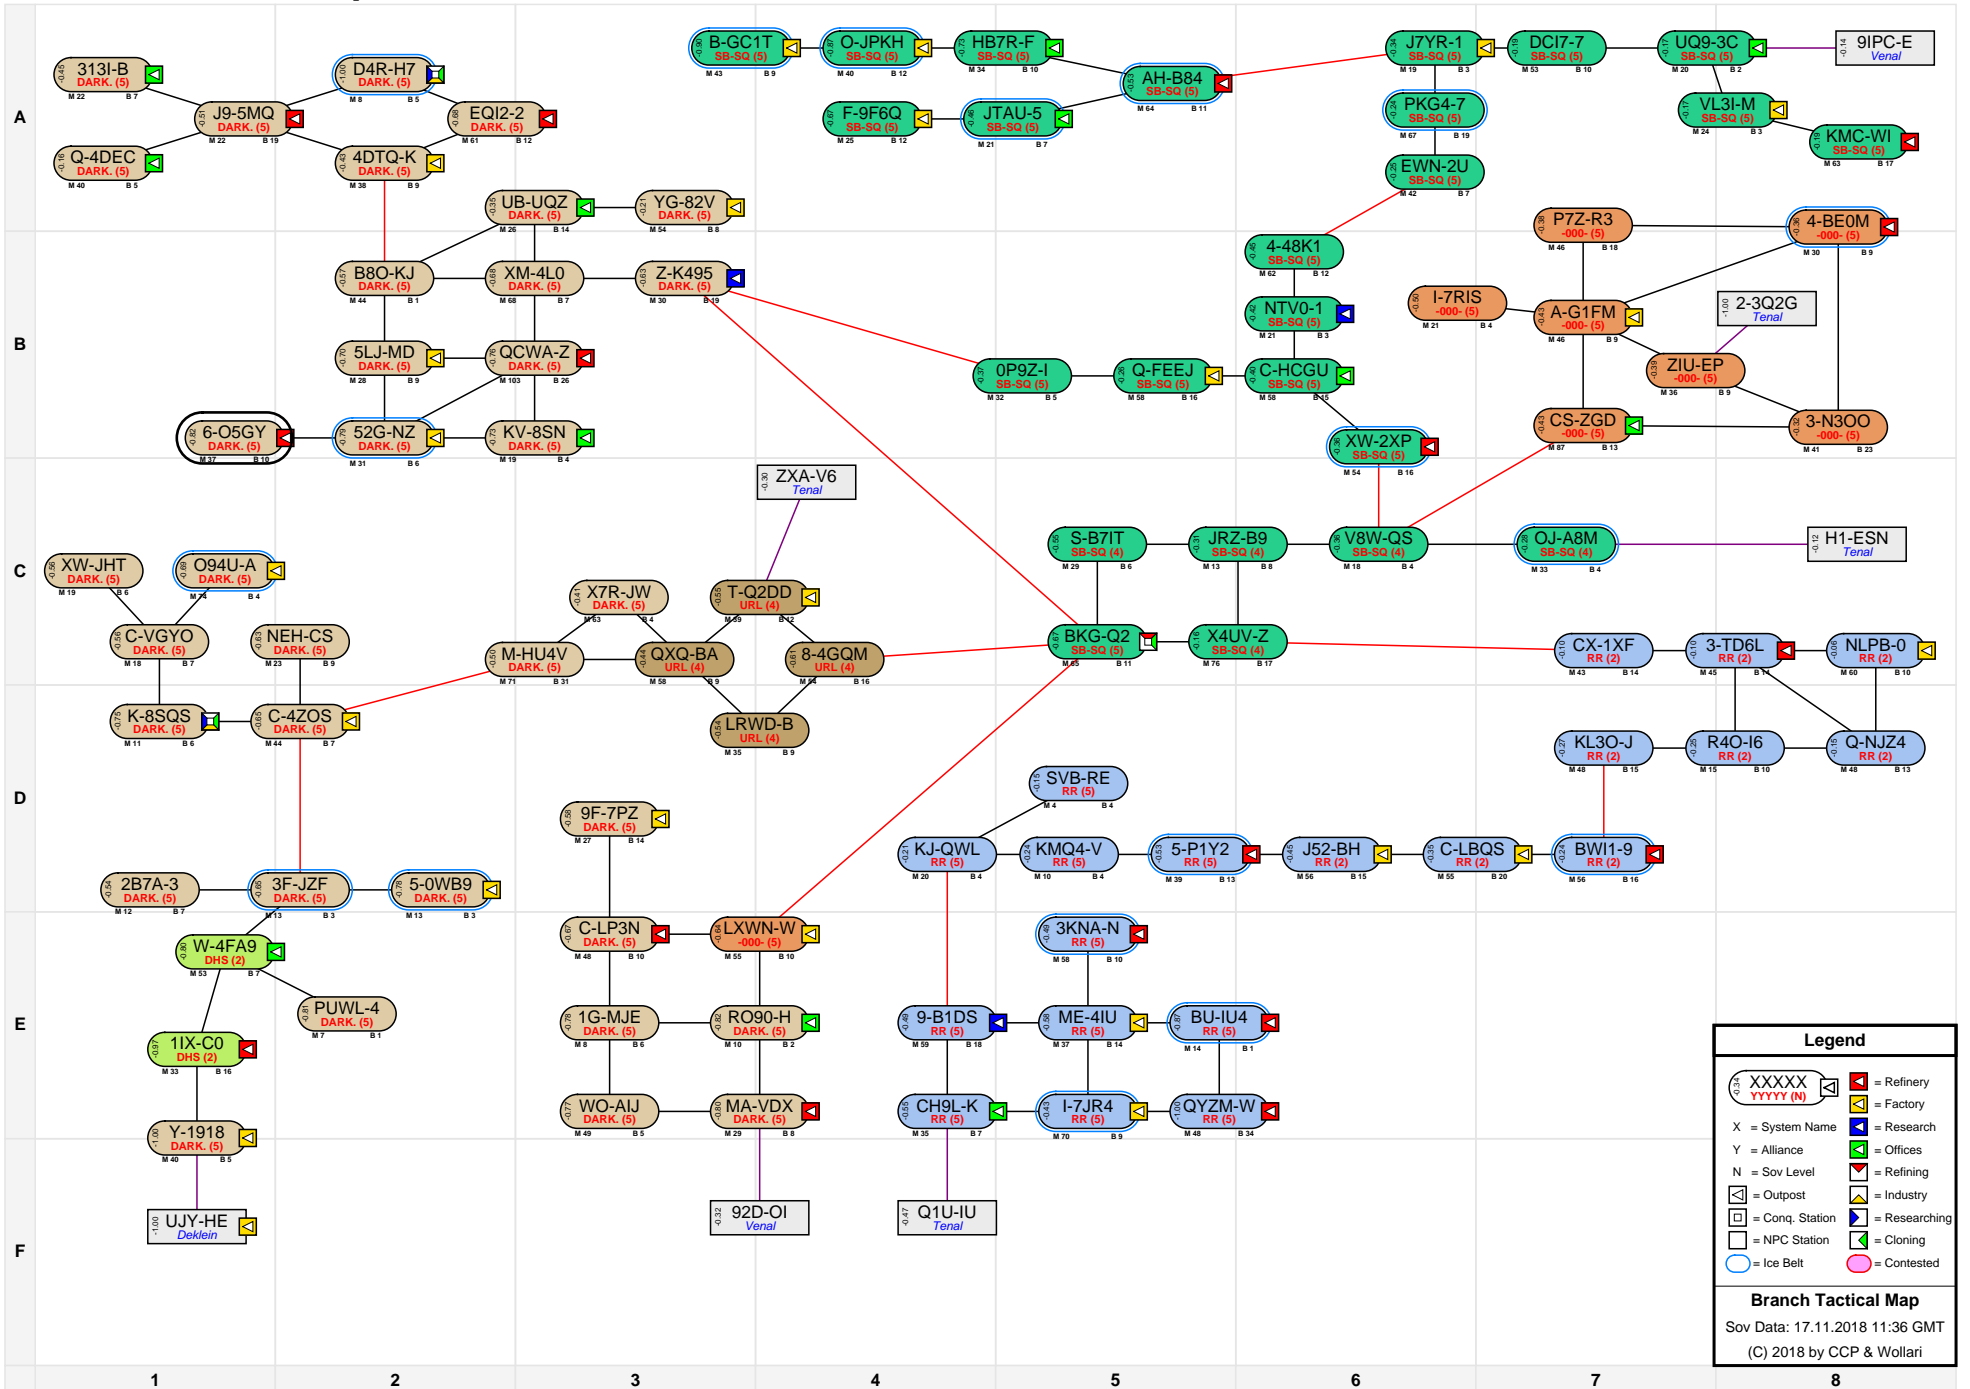

Branch Tactical Map

Legend	
	= Refinery
	= Factory
	= Research
	= Offices
	= Refining
	= Industry
	= Conq. Station
	= Researching
	= NPC Station
	= Cloning
	= Contested

Branch Tactical Map
 Sov Data: 17.11.2018 11:36 GMT
 (C) 2018 by CCP & Wollari