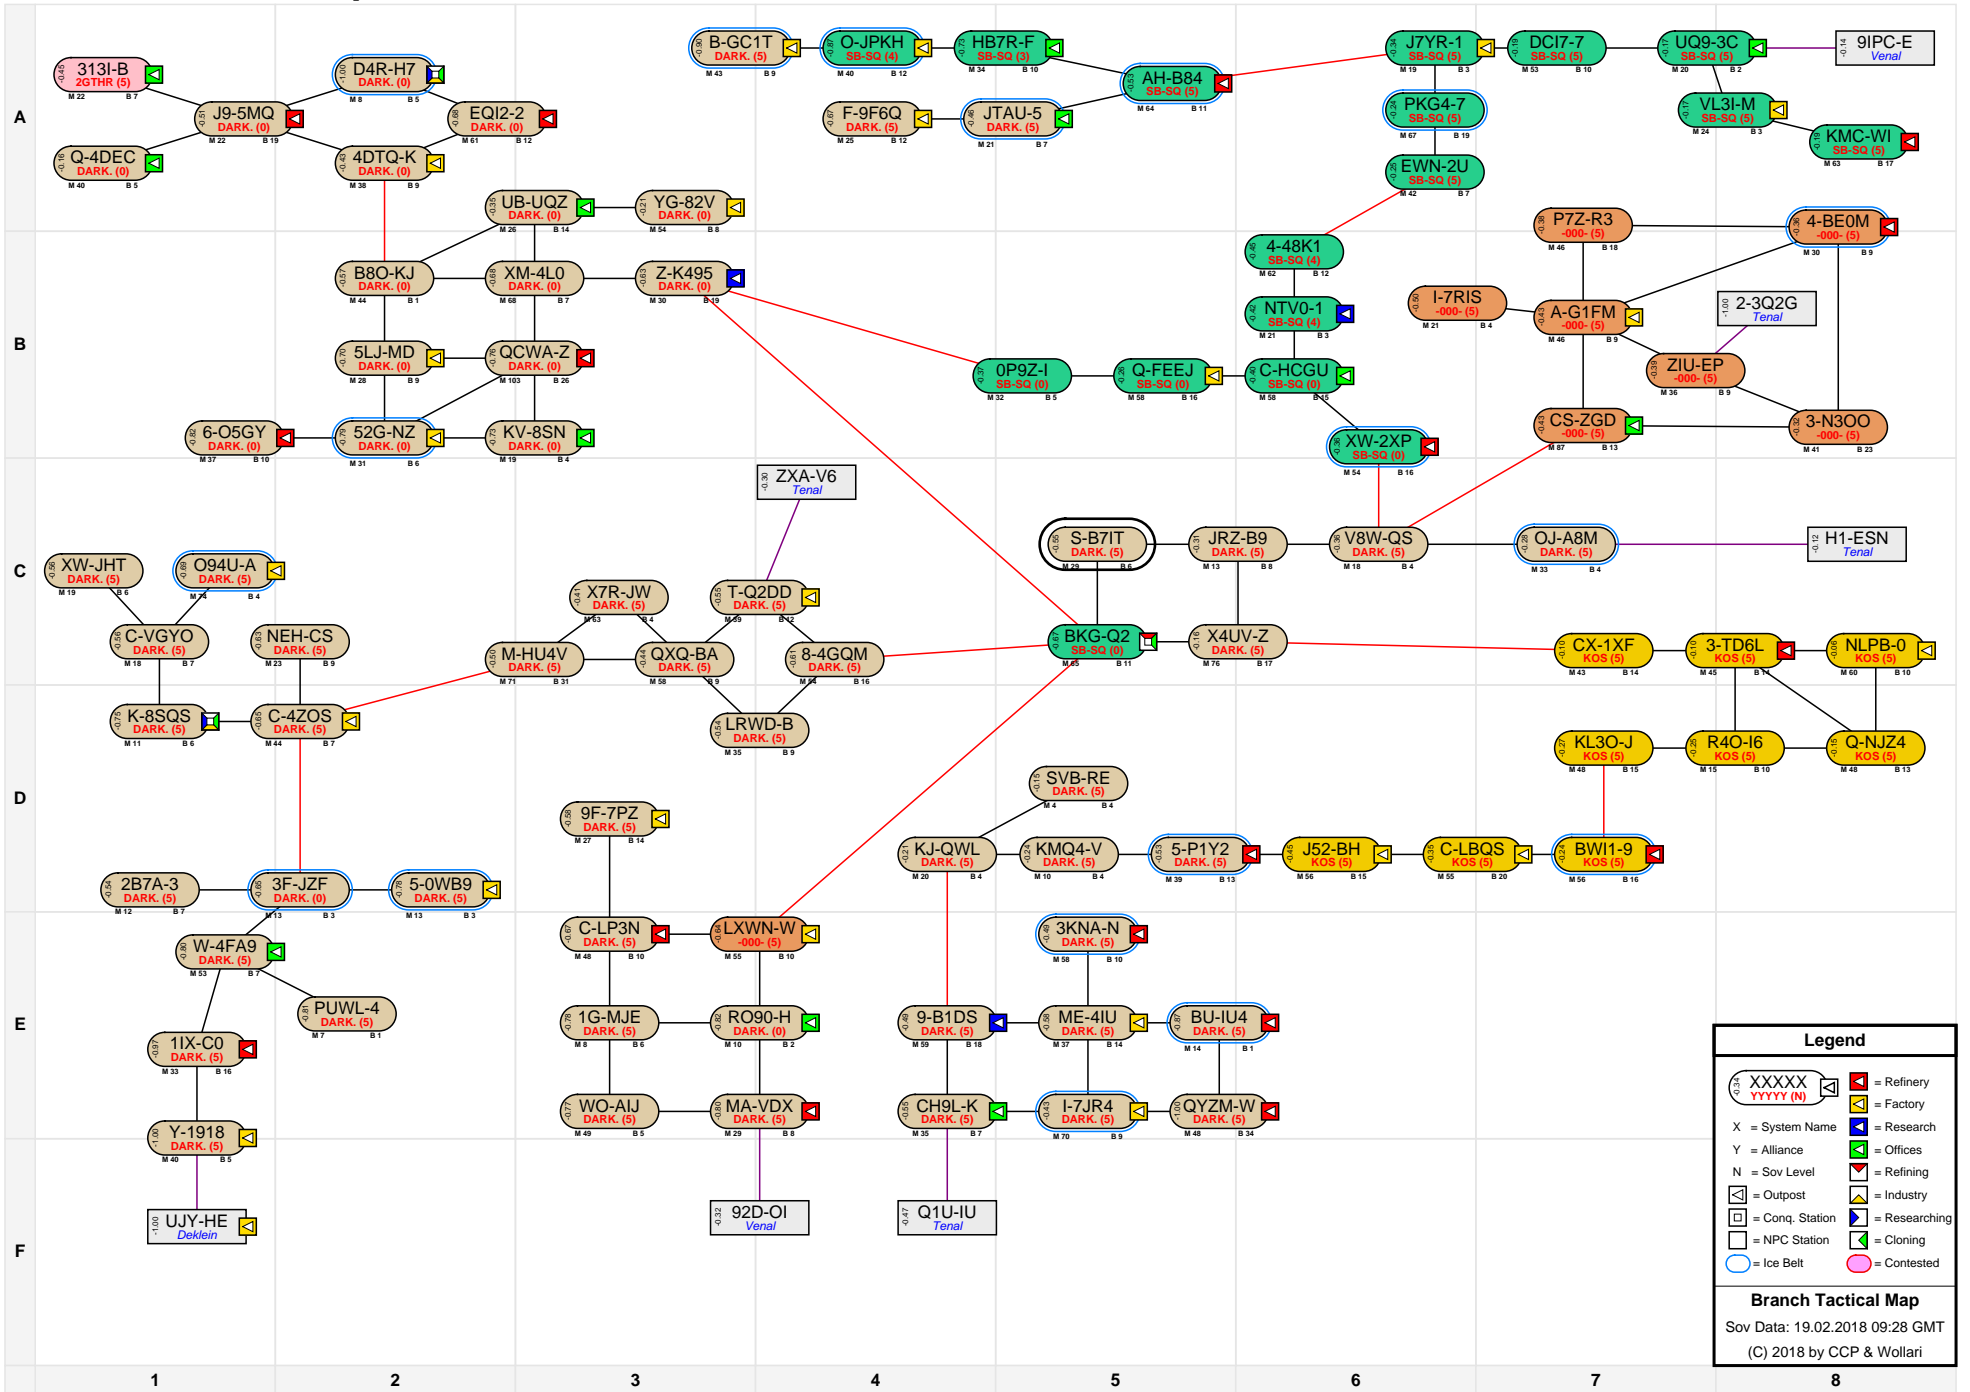

Branch Tactical Map

Legend	
	XXXXX YYYY (N)
	= Refinery
	= Factory
	= Research
	= Offices
	= Refining
	= Industry
	= Conq. Station
	= Researching
	= NPC Station
	= Cloning
	= Ice Belt
	= Contested

Branch Tactical Map
 Sov Data: 19.02.2018 09:28 GMT
 (C) 2018 by CCP & Wollari