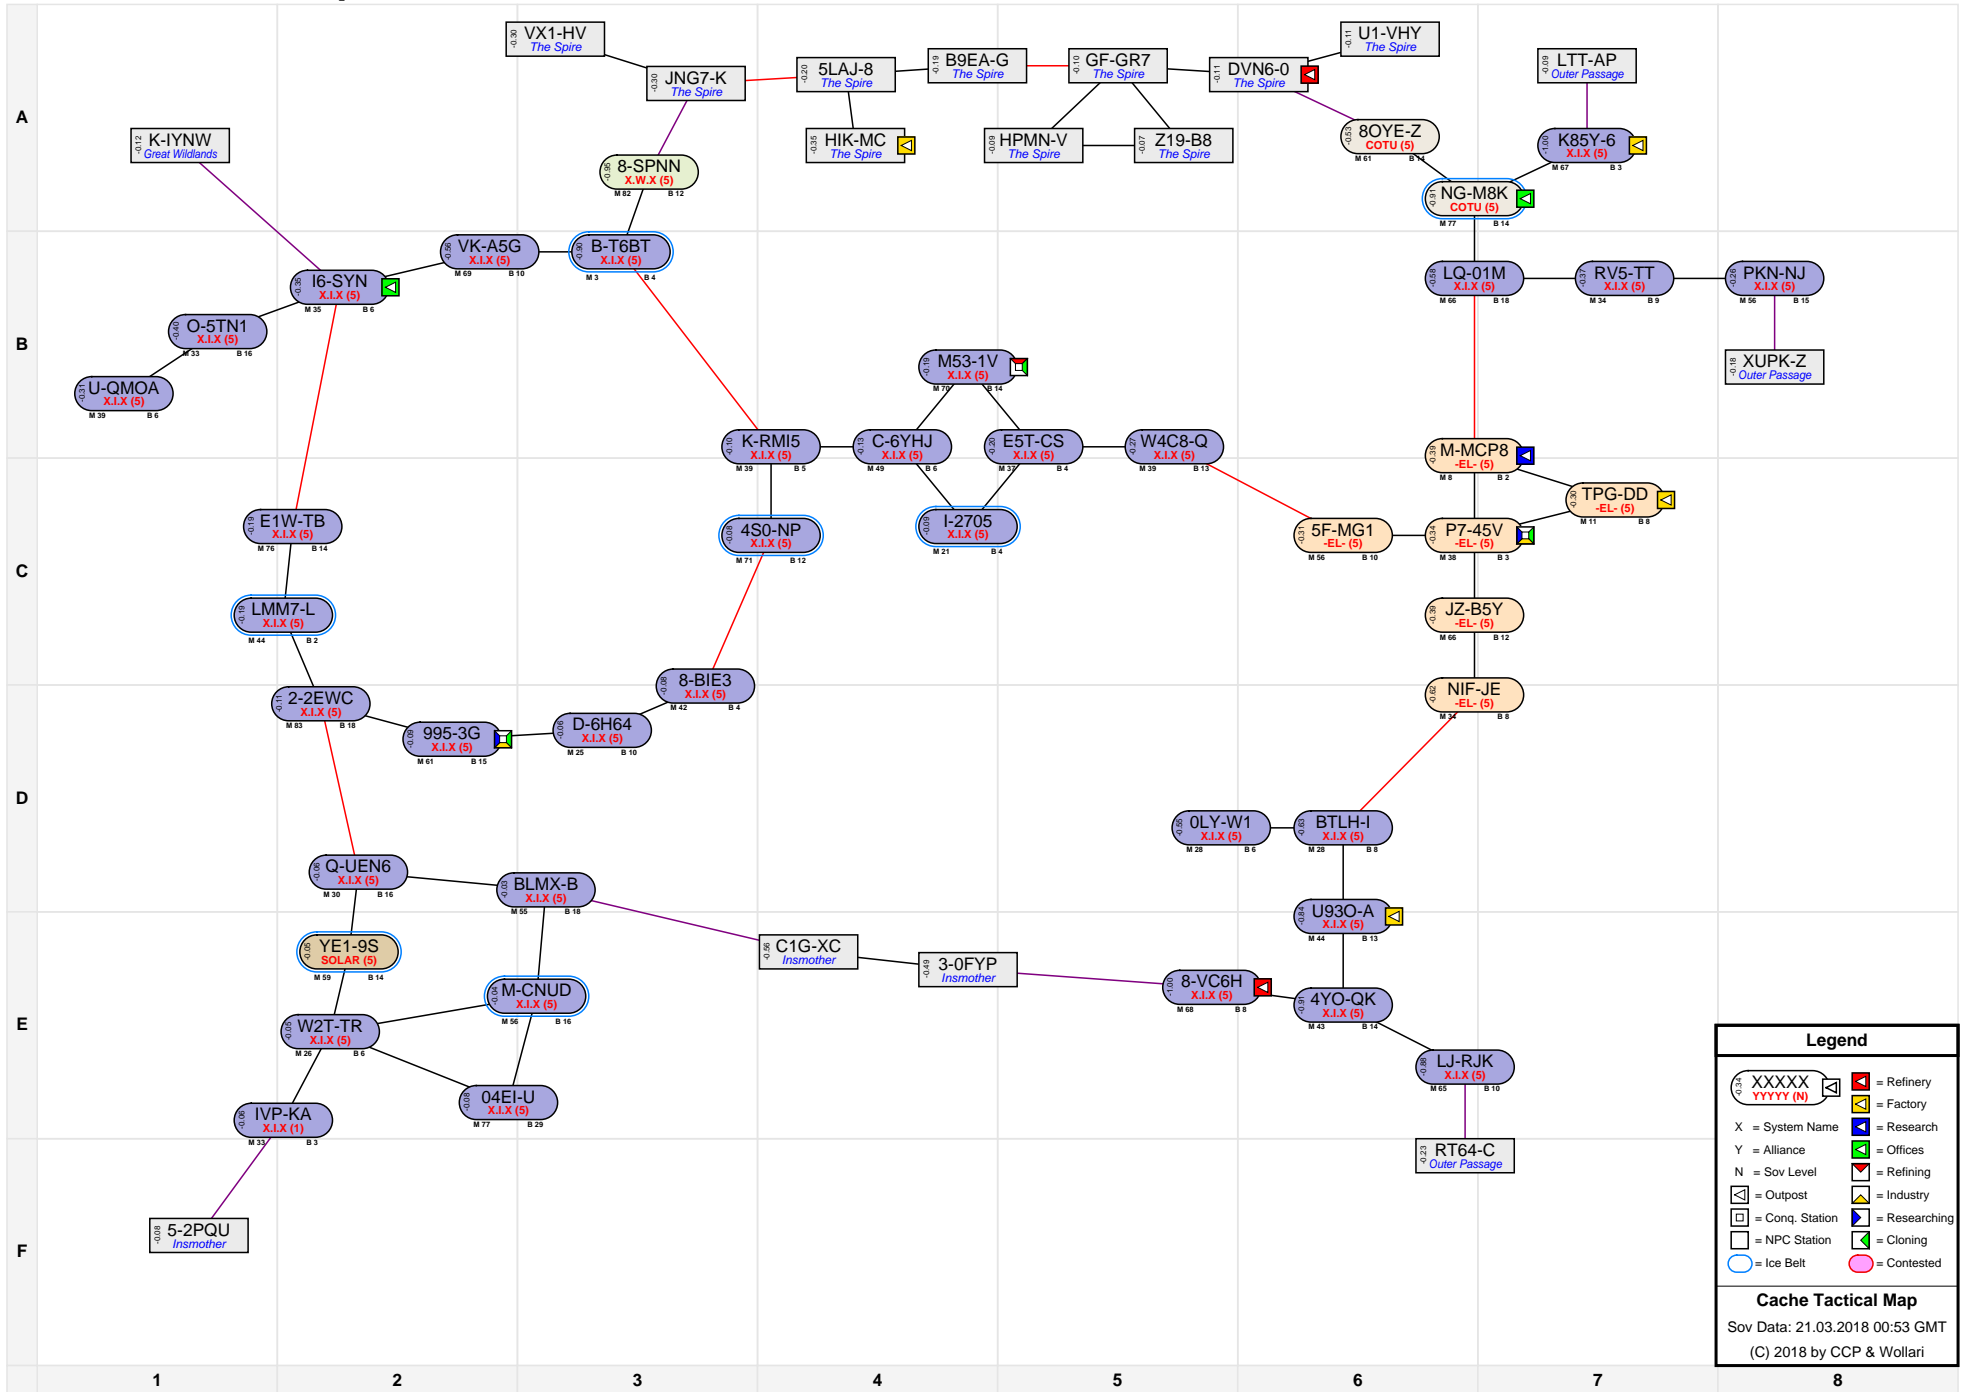

Cache Tactical Map

Legend

- XXXXX
YYYY (N)
- X = System Name
- Y = Alliance
- N = Sov Level
- = Refinery
- = Factory
- = Research
- = Offices
- = Refining
- = Industry
- = Outpost
- = Conq. Station
- = Researching
- = NPC Station
- = Cloning
- = Ice Belt
- = Contested

Cache Tactical Map
Sov Data: 21.03.2018 00:53 GMT
(C) 2018 by CCP & Wollari