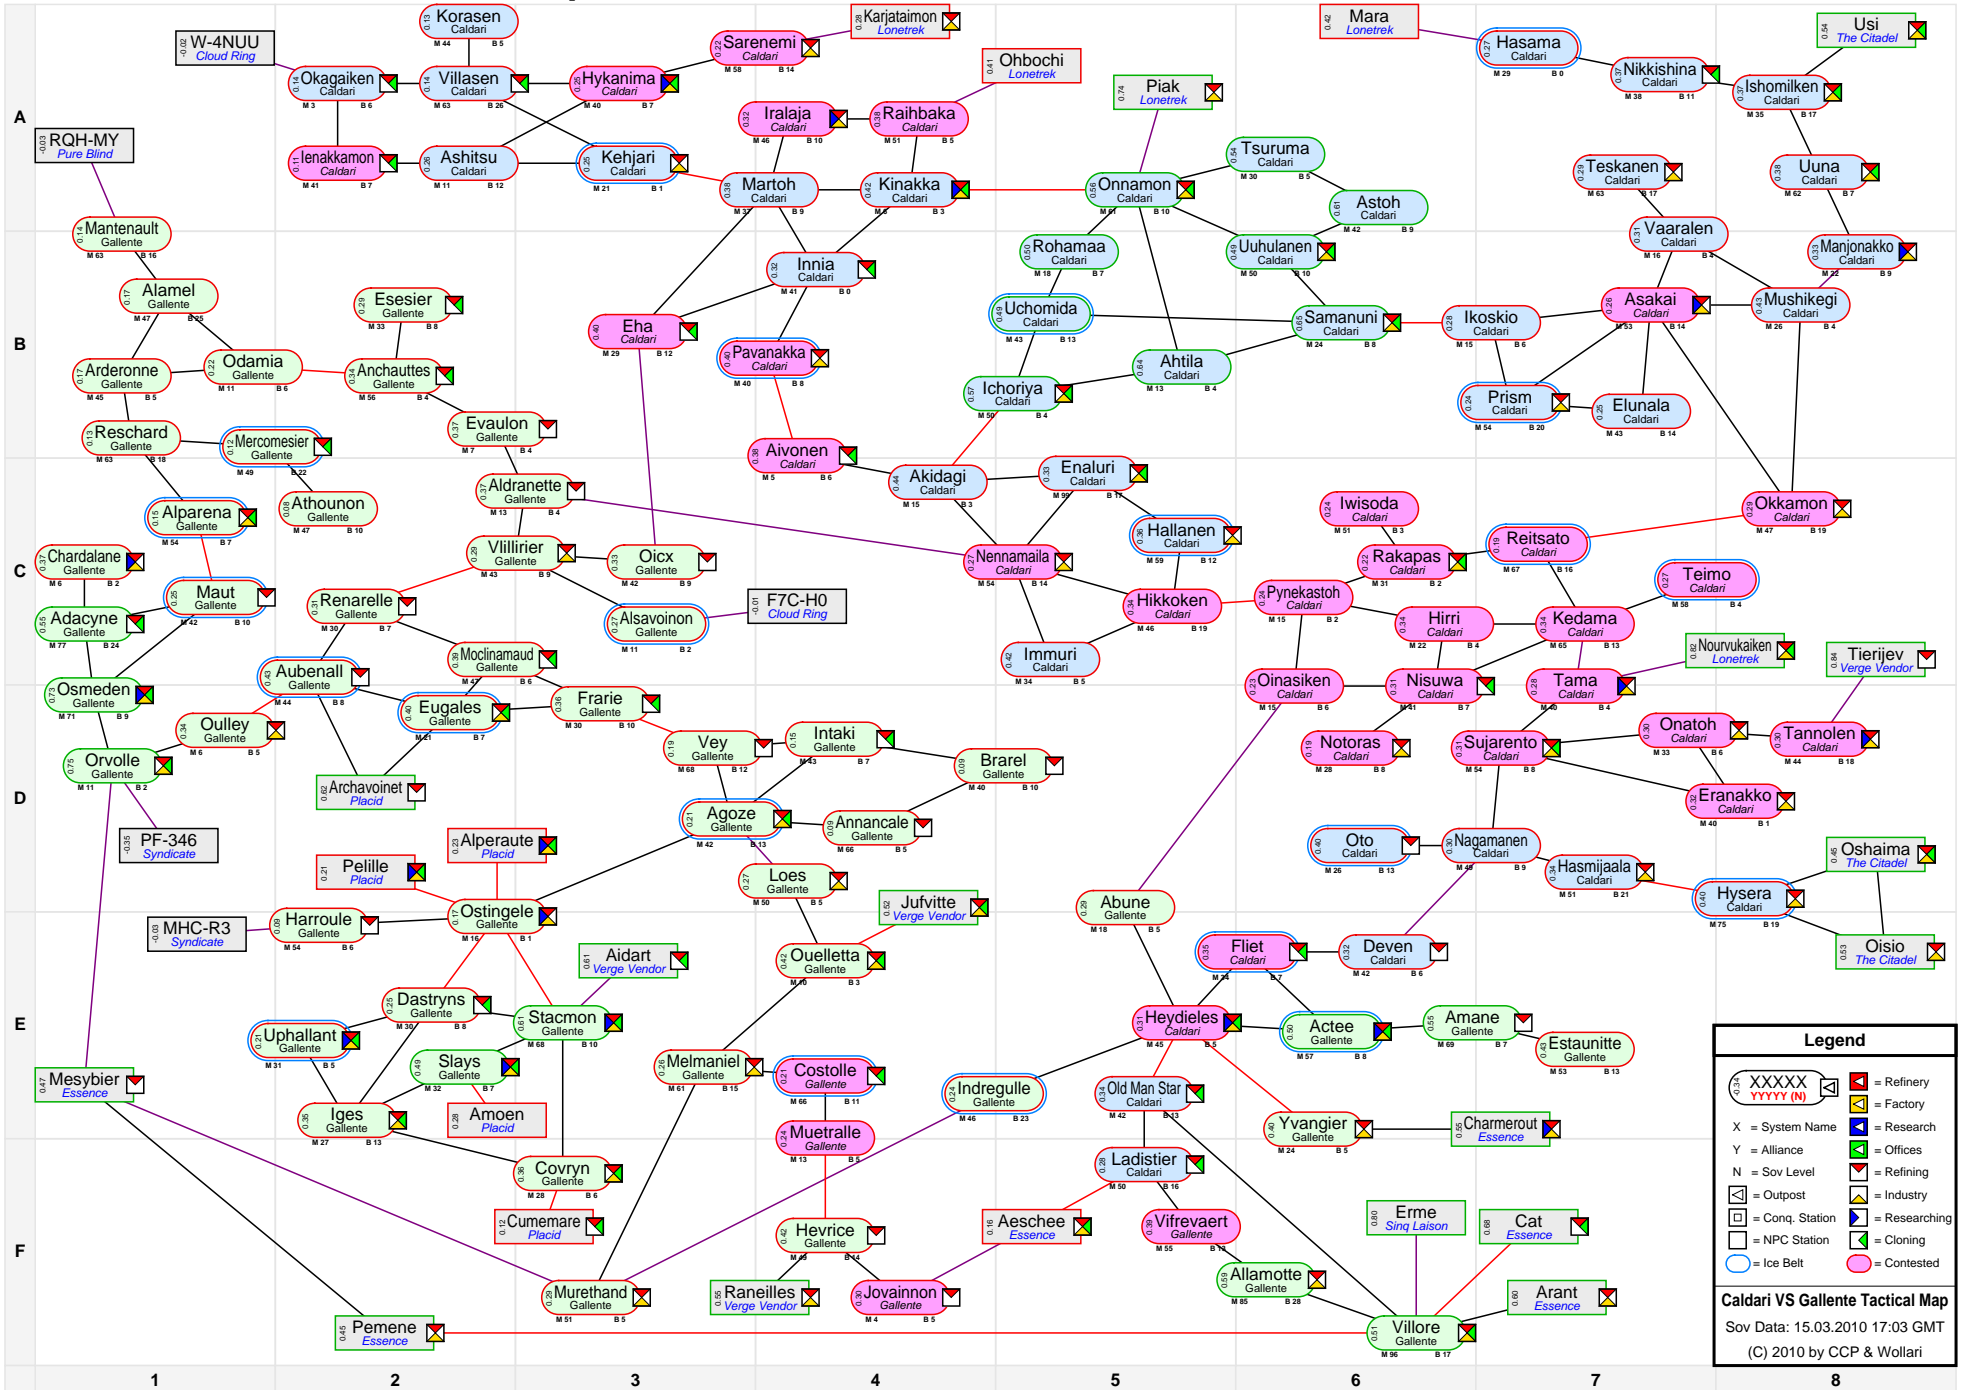

# Caldari VS Gallente Tactical Map

**Legend**

- XXXXXX (with icon) = Refinery
- YYYYY (with icon) = Factory
- X = System Name
- Y = Alliance
- N = Sov Level
- [Icon] = Outpost
- [Icon] = Conq. Station
- [Icon] = Researching
- [Icon] = NPC Station
- [Icon] = Ice Belt
- [Icon] = Contested

**Caldari VS Gallente Tactical Map**  
 Sov Data: 15.03.2010 17:03 GMT  
 (C) 2010 by CCP & Wollari