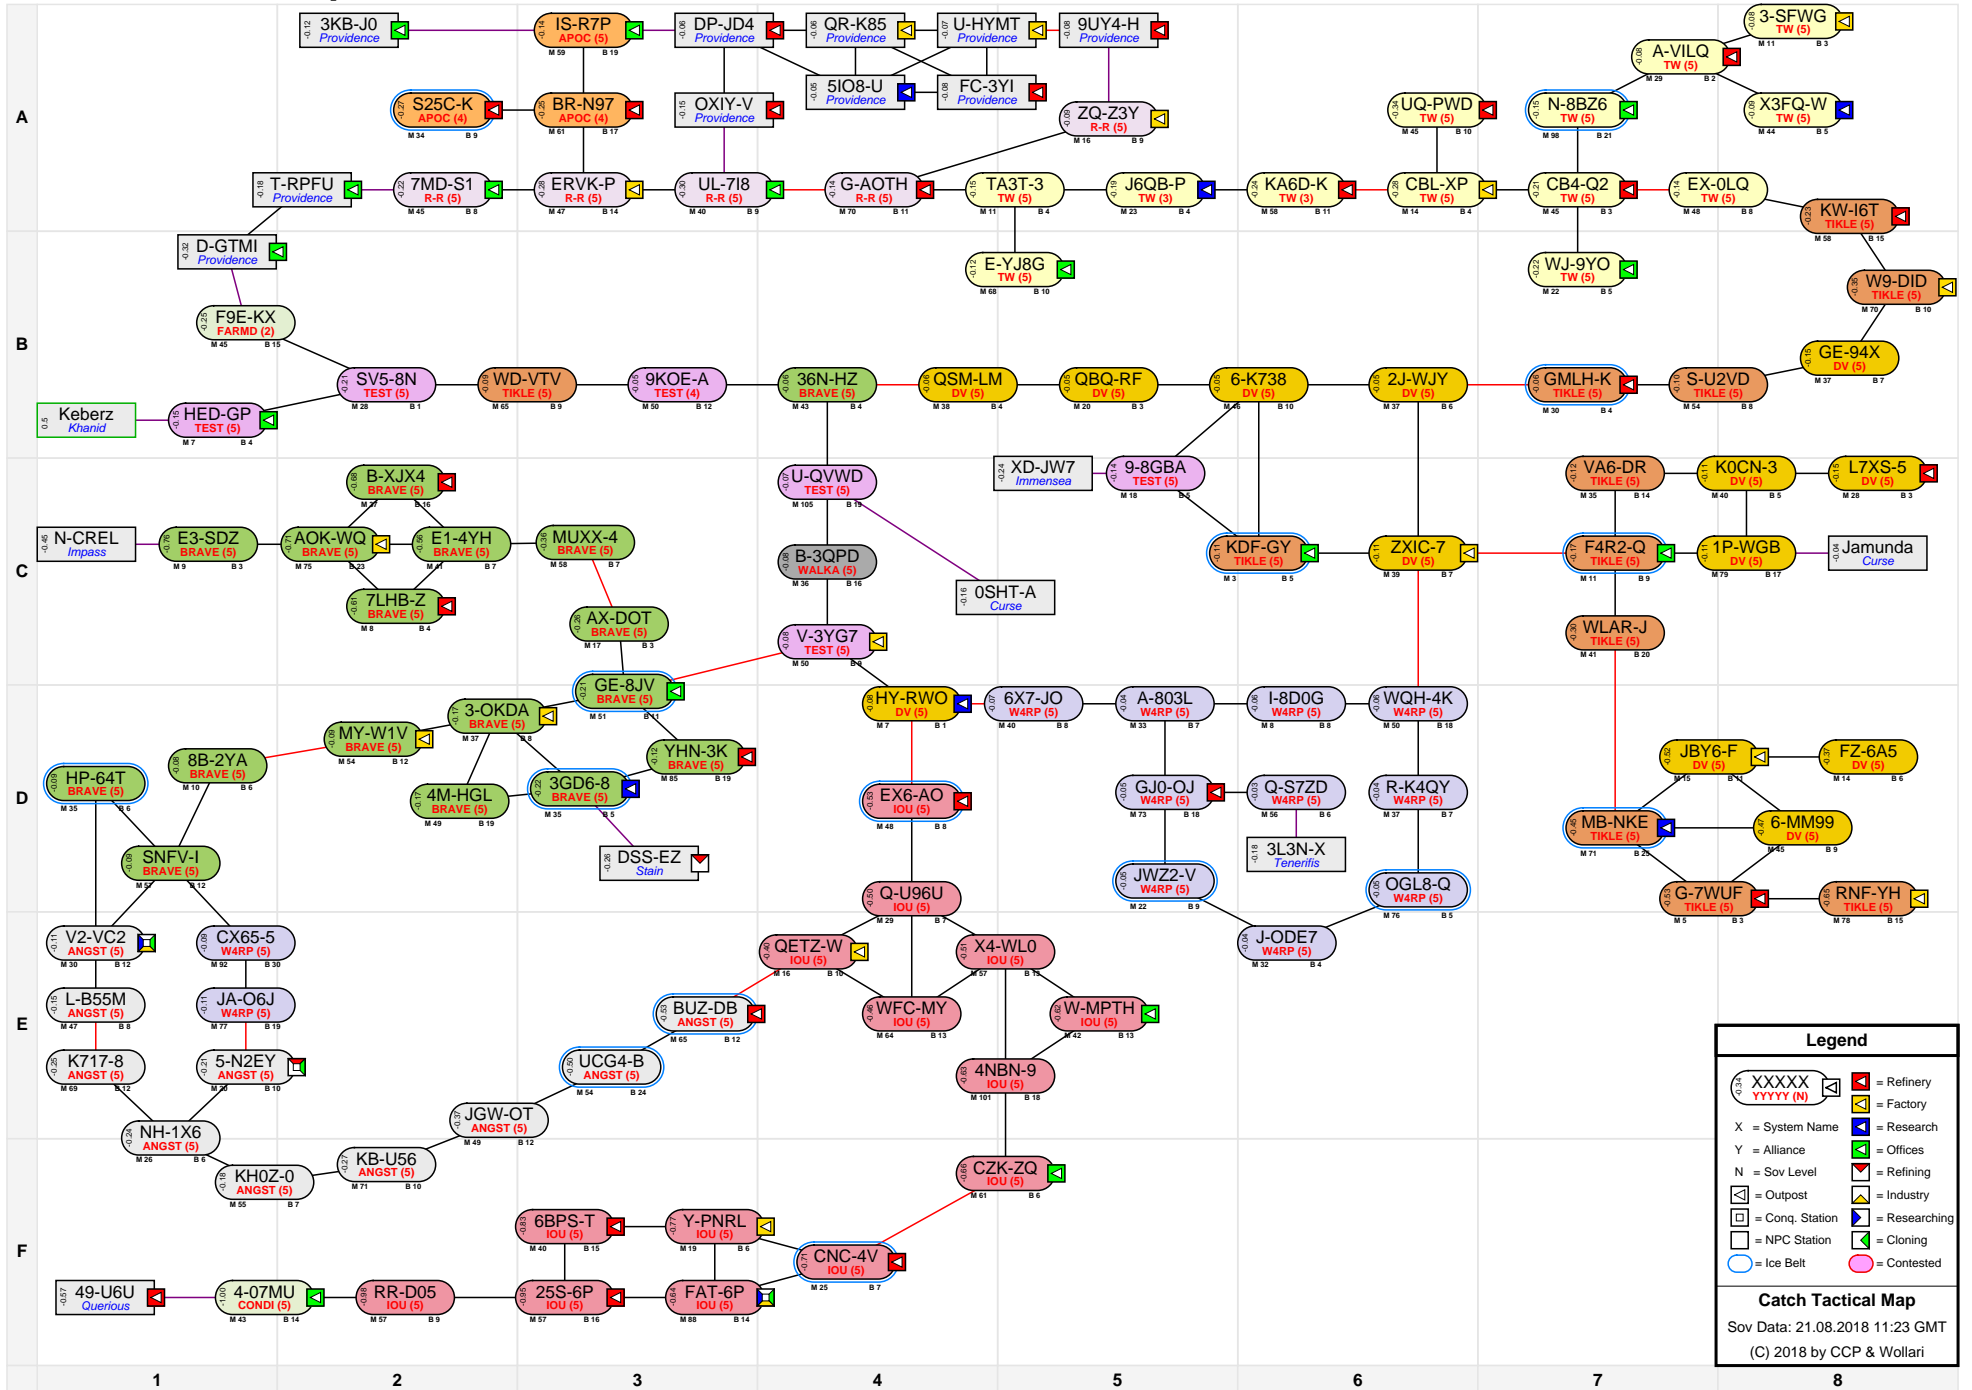

Catch Tactical Map

Legend

- XXXXX
YYYYY (N) [Icon] = Refinery
- X [Icon] = Factory
- X [Icon] = System Name
- Y [Icon] = Alliance
- N [Icon] = Sov Level
- N [Icon] = Refining
- [Icon] = Outpost
- [Icon] = Industry
- [Icon] = Conq. Station
- [Icon] = Researching
- [Icon] = NPC Station
- [Icon] = Cloning
- [Icon] = Ice Belt
- [Icon] = Contested

Catch Tactical Map
Sov Data: 21.08.2018 11:23 GMT
(C) 2018 by CCP & Wollari