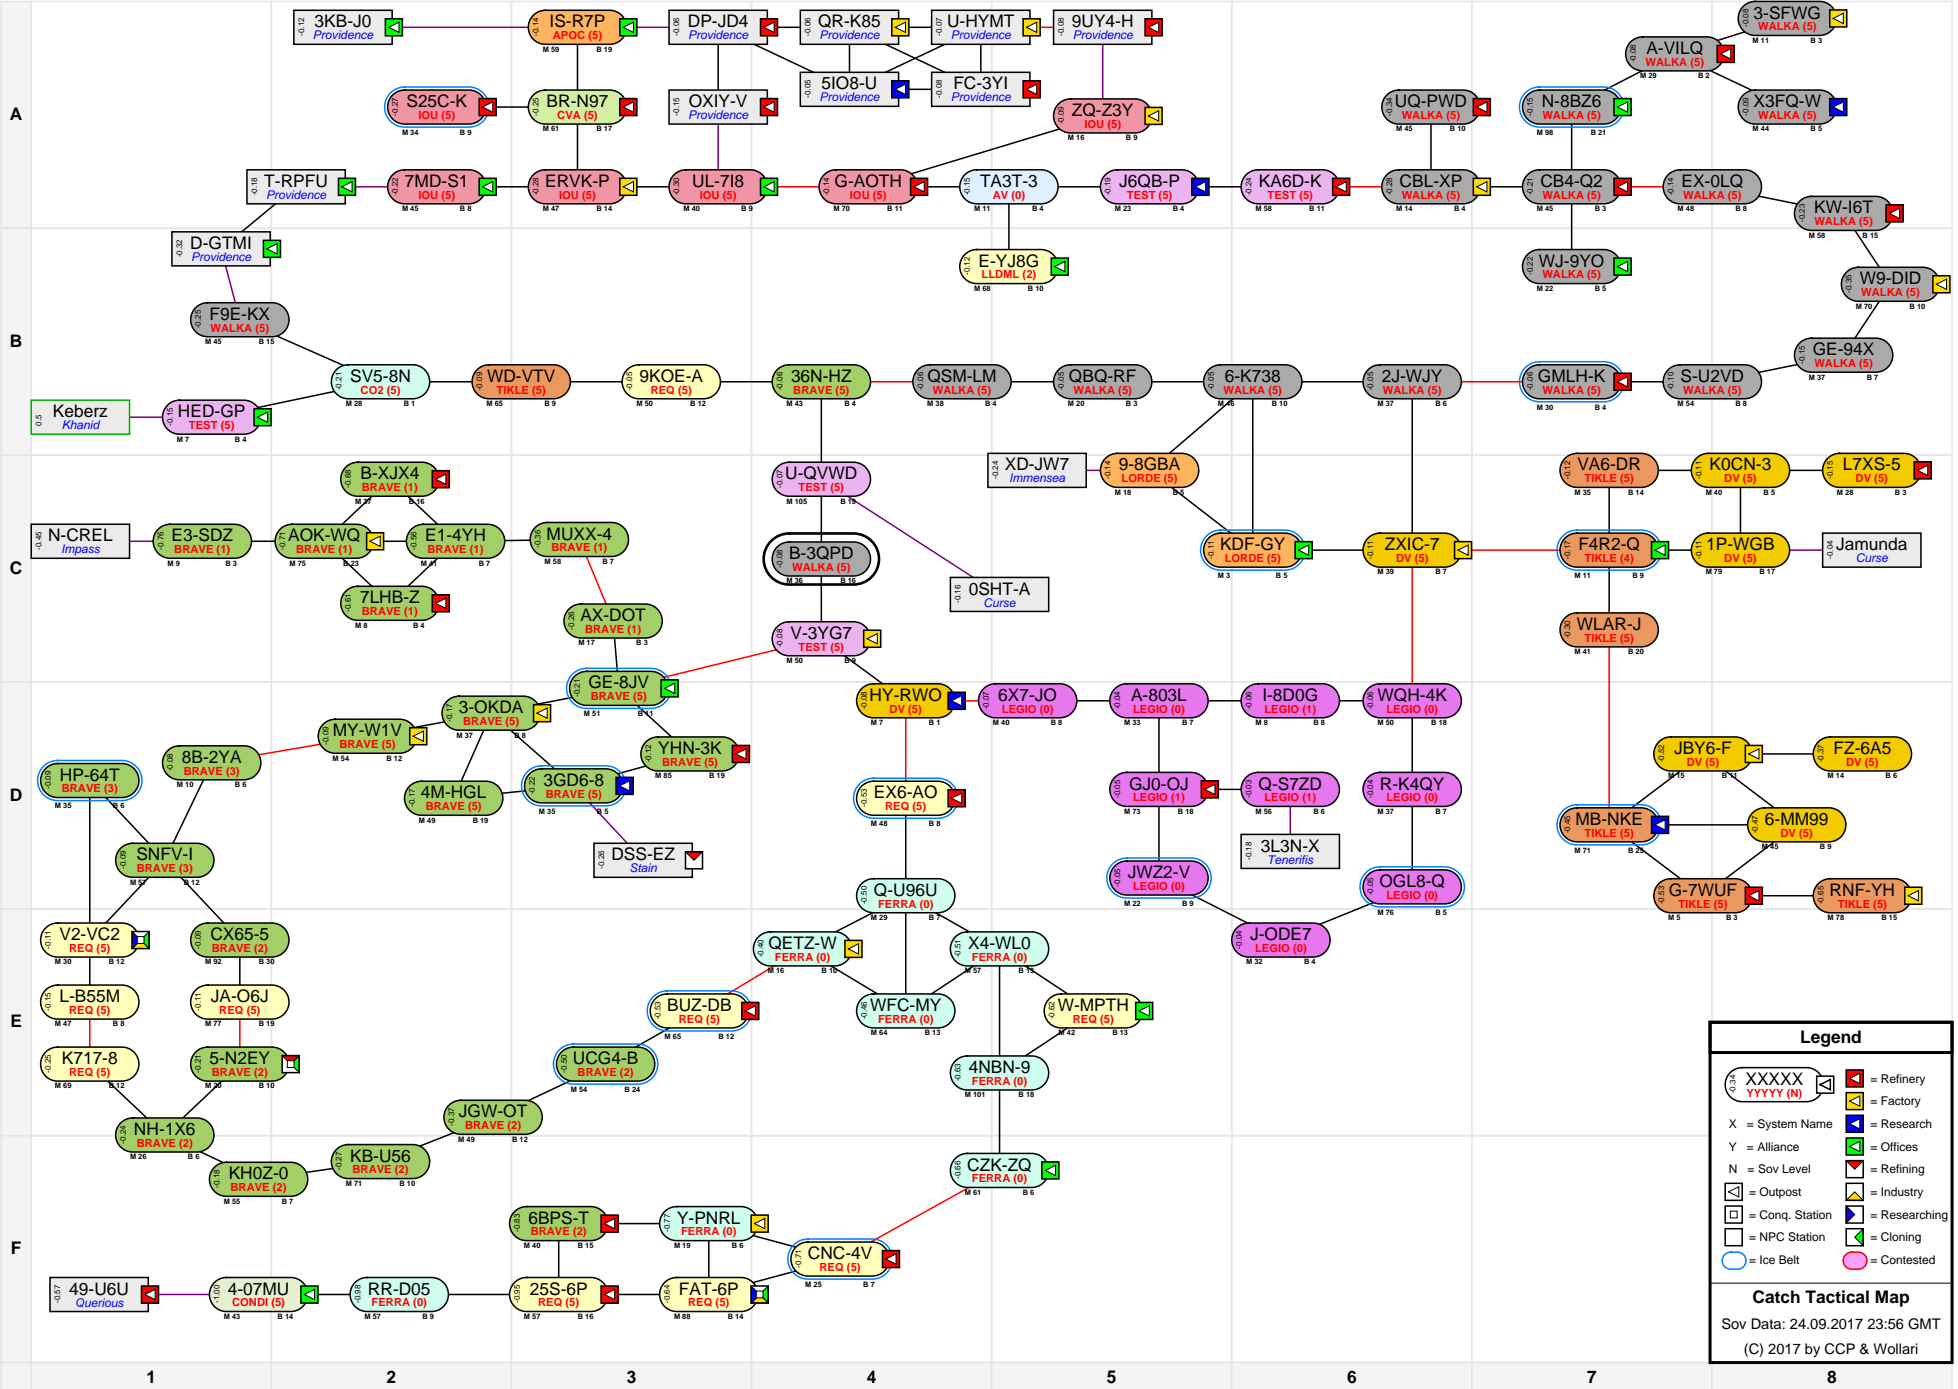

Catch Tactical Map

Legend

- XXXXX YYYYY (N) [Icon] = Refinery
- X [Icon] = Factory
- X [Icon] = System Name
- Y [Icon] = Alliance
- N [Icon] = Sov Level
- [Icon] = Outpost
- [Icon] = Conq. Station
- [Icon] = NPC Station
- [Icon] = Ice Belt
- [Icon] = Research
- [Icon] = Offices
- [Icon] = Refining
- [Icon] = Industry
- [Icon] = Researching
- [Icon] = Cloning
- [Icon] = Contested

Catch Tactical Map
 Sov Data: 24.09.2017 23:56 GMT
 (C) 2017 by CCP & Wollari