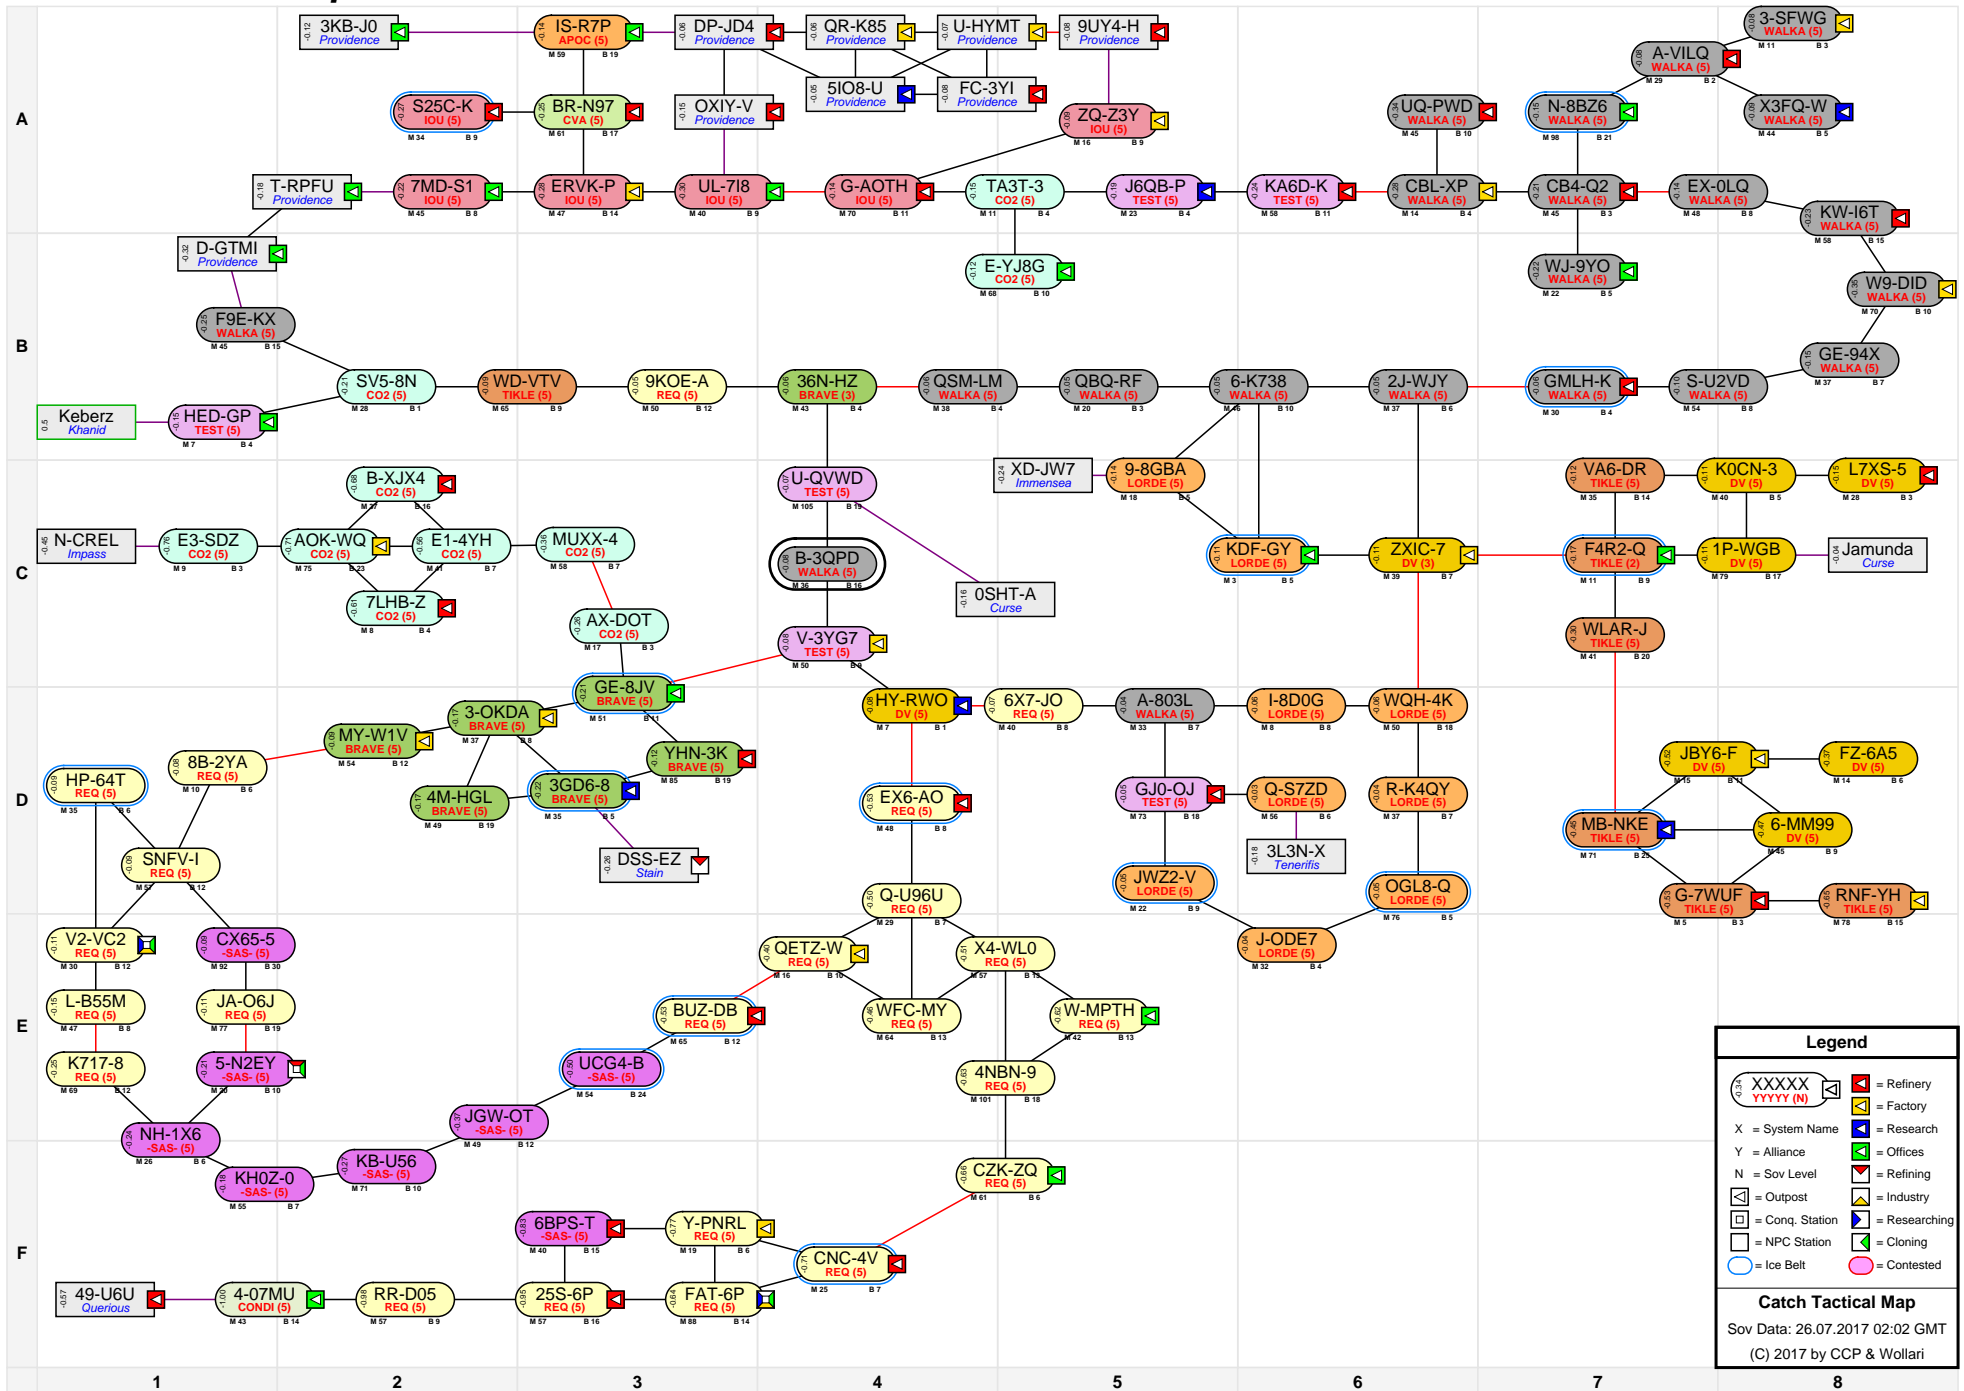

Catch Tactical Map

Legend

- XXXXX YYYYY (N) [Symbol] = Refinery
- X [Symbol] = System Name
- Y [Symbol] = Alliance
- N [Symbol] = Sov Level
- [Symbol] = Outpost
- [Symbol] = Conq. Station
- [Symbol] = NPC Station
- [Symbol] = Ice Belt
- [Symbol] = Contested
- [Symbol] = Factory
- [Symbol] = Research
- [Symbol] = Offices
- [Symbol] = Refining
- [Symbol] = Industry
- [Symbol] = Researching
- [Symbol] = Cloning

Catch Tactical Map
 Sov Data: 26.07.2017 02:02 GMT
 (C) 2017 by CCP & Wollari