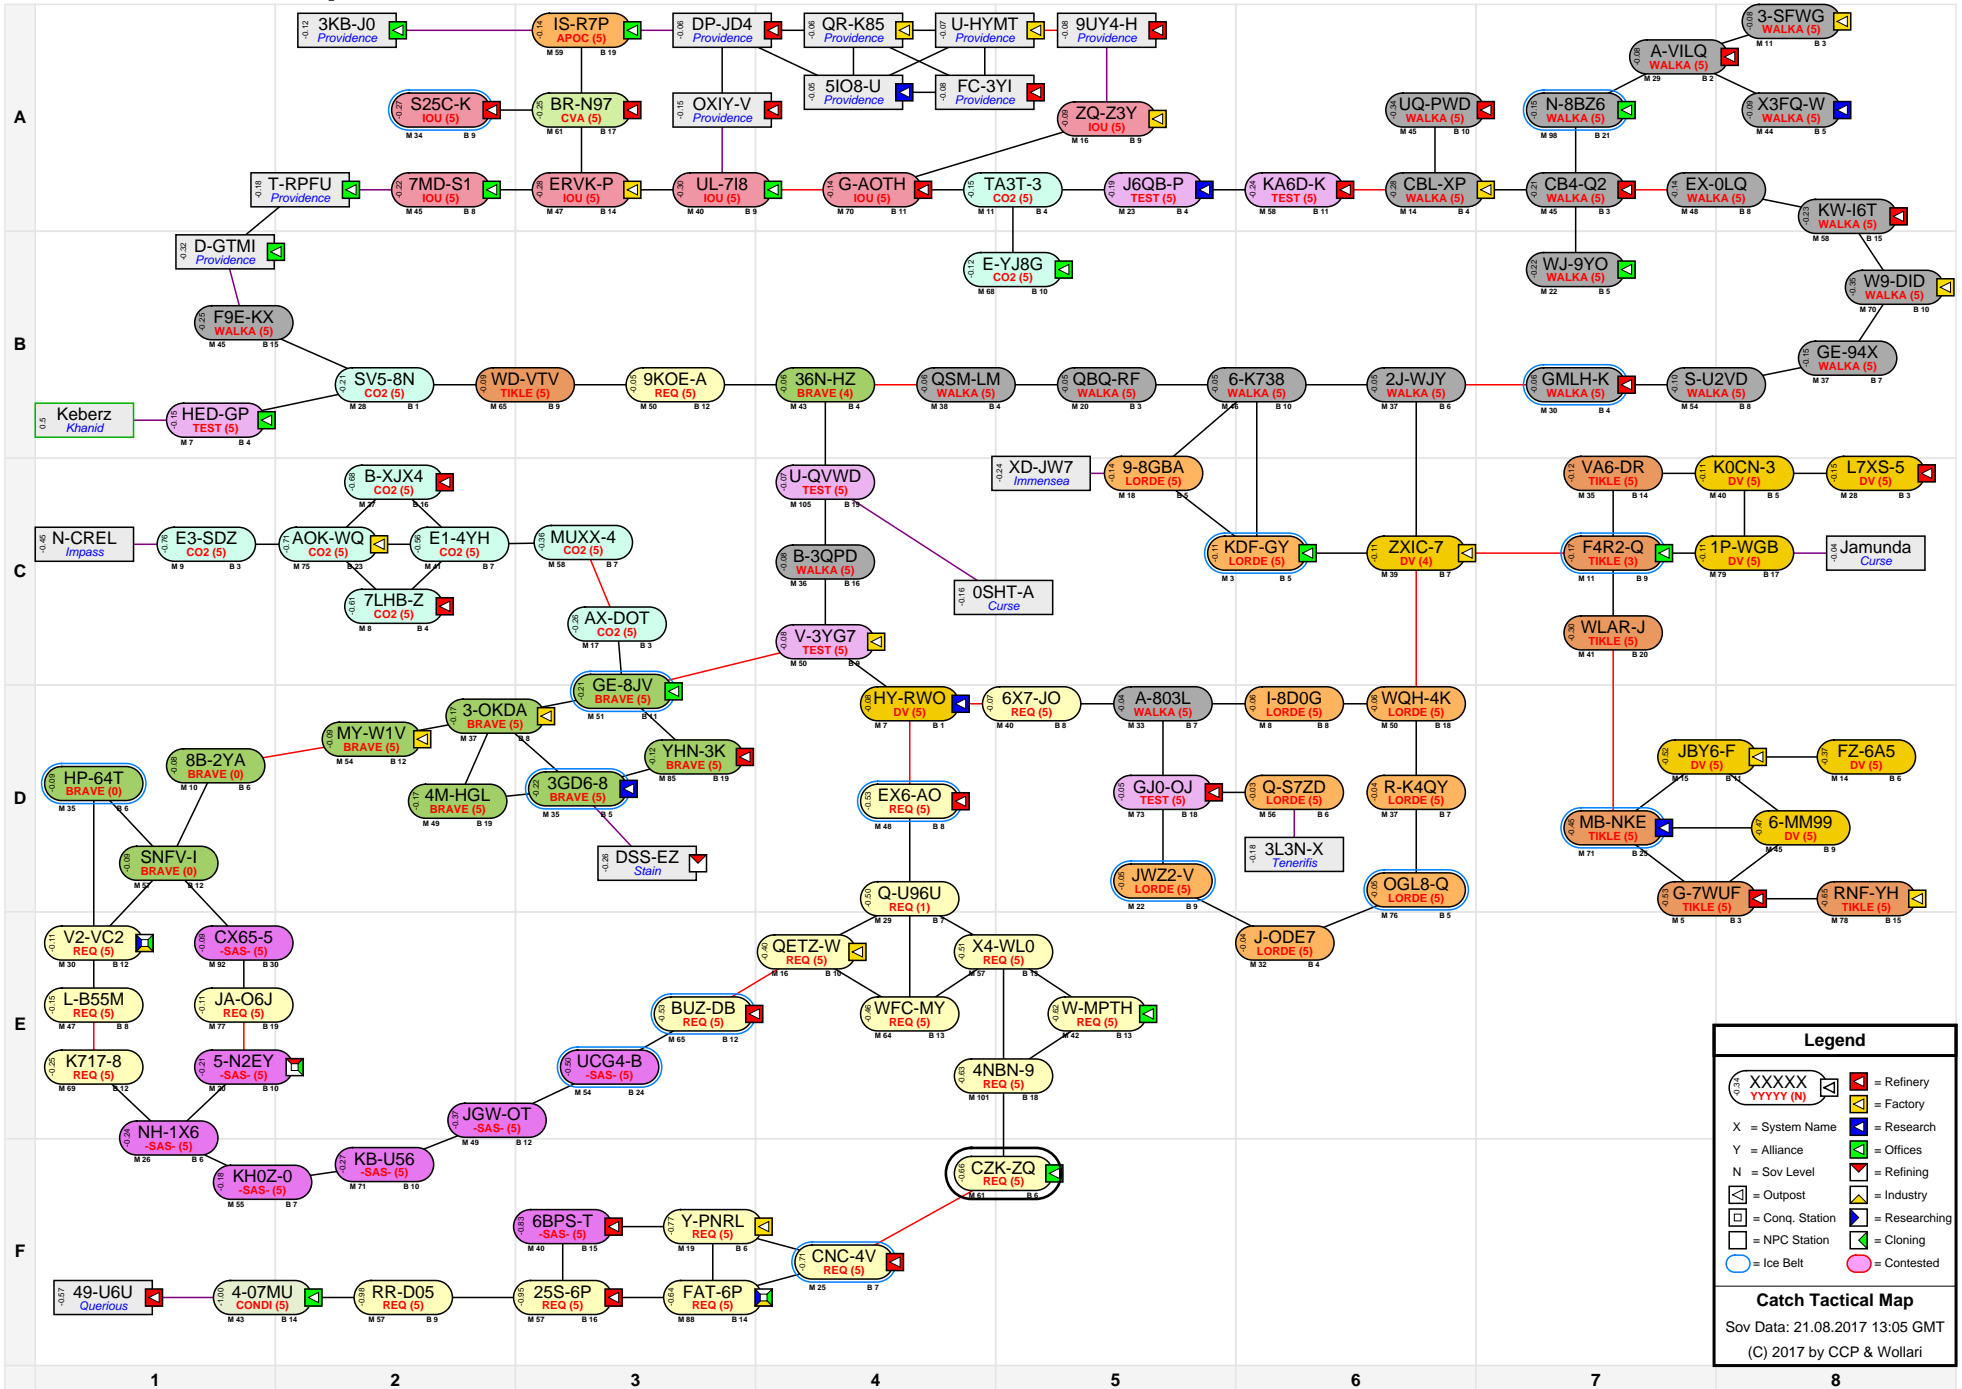

# Catch Tactical Map

**Legend**

- XXXXX YYYYY (N) [Icon] = Refinery
- X [Icon] = System Name
- Y [Icon] = Alliance
- N [Icon] = Sov Level
- [Icon] = Outpost
- [Icon] = Conq. Station
- [Icon] = NPC Station
- [Icon] = Ice Belt
- [Icon] = Factory
- [Icon] = Research
- [Icon] = Offices
- [Icon] = Refining
- [Icon] = Industry
- [Icon] = Researching
- [Icon] = Cloning
- [Icon] = Contested

**Catch Tactical Map**  
 Sov Data: 21.08.2017 13:05 GMT  
 (C) 2017 by CCP & Wollari