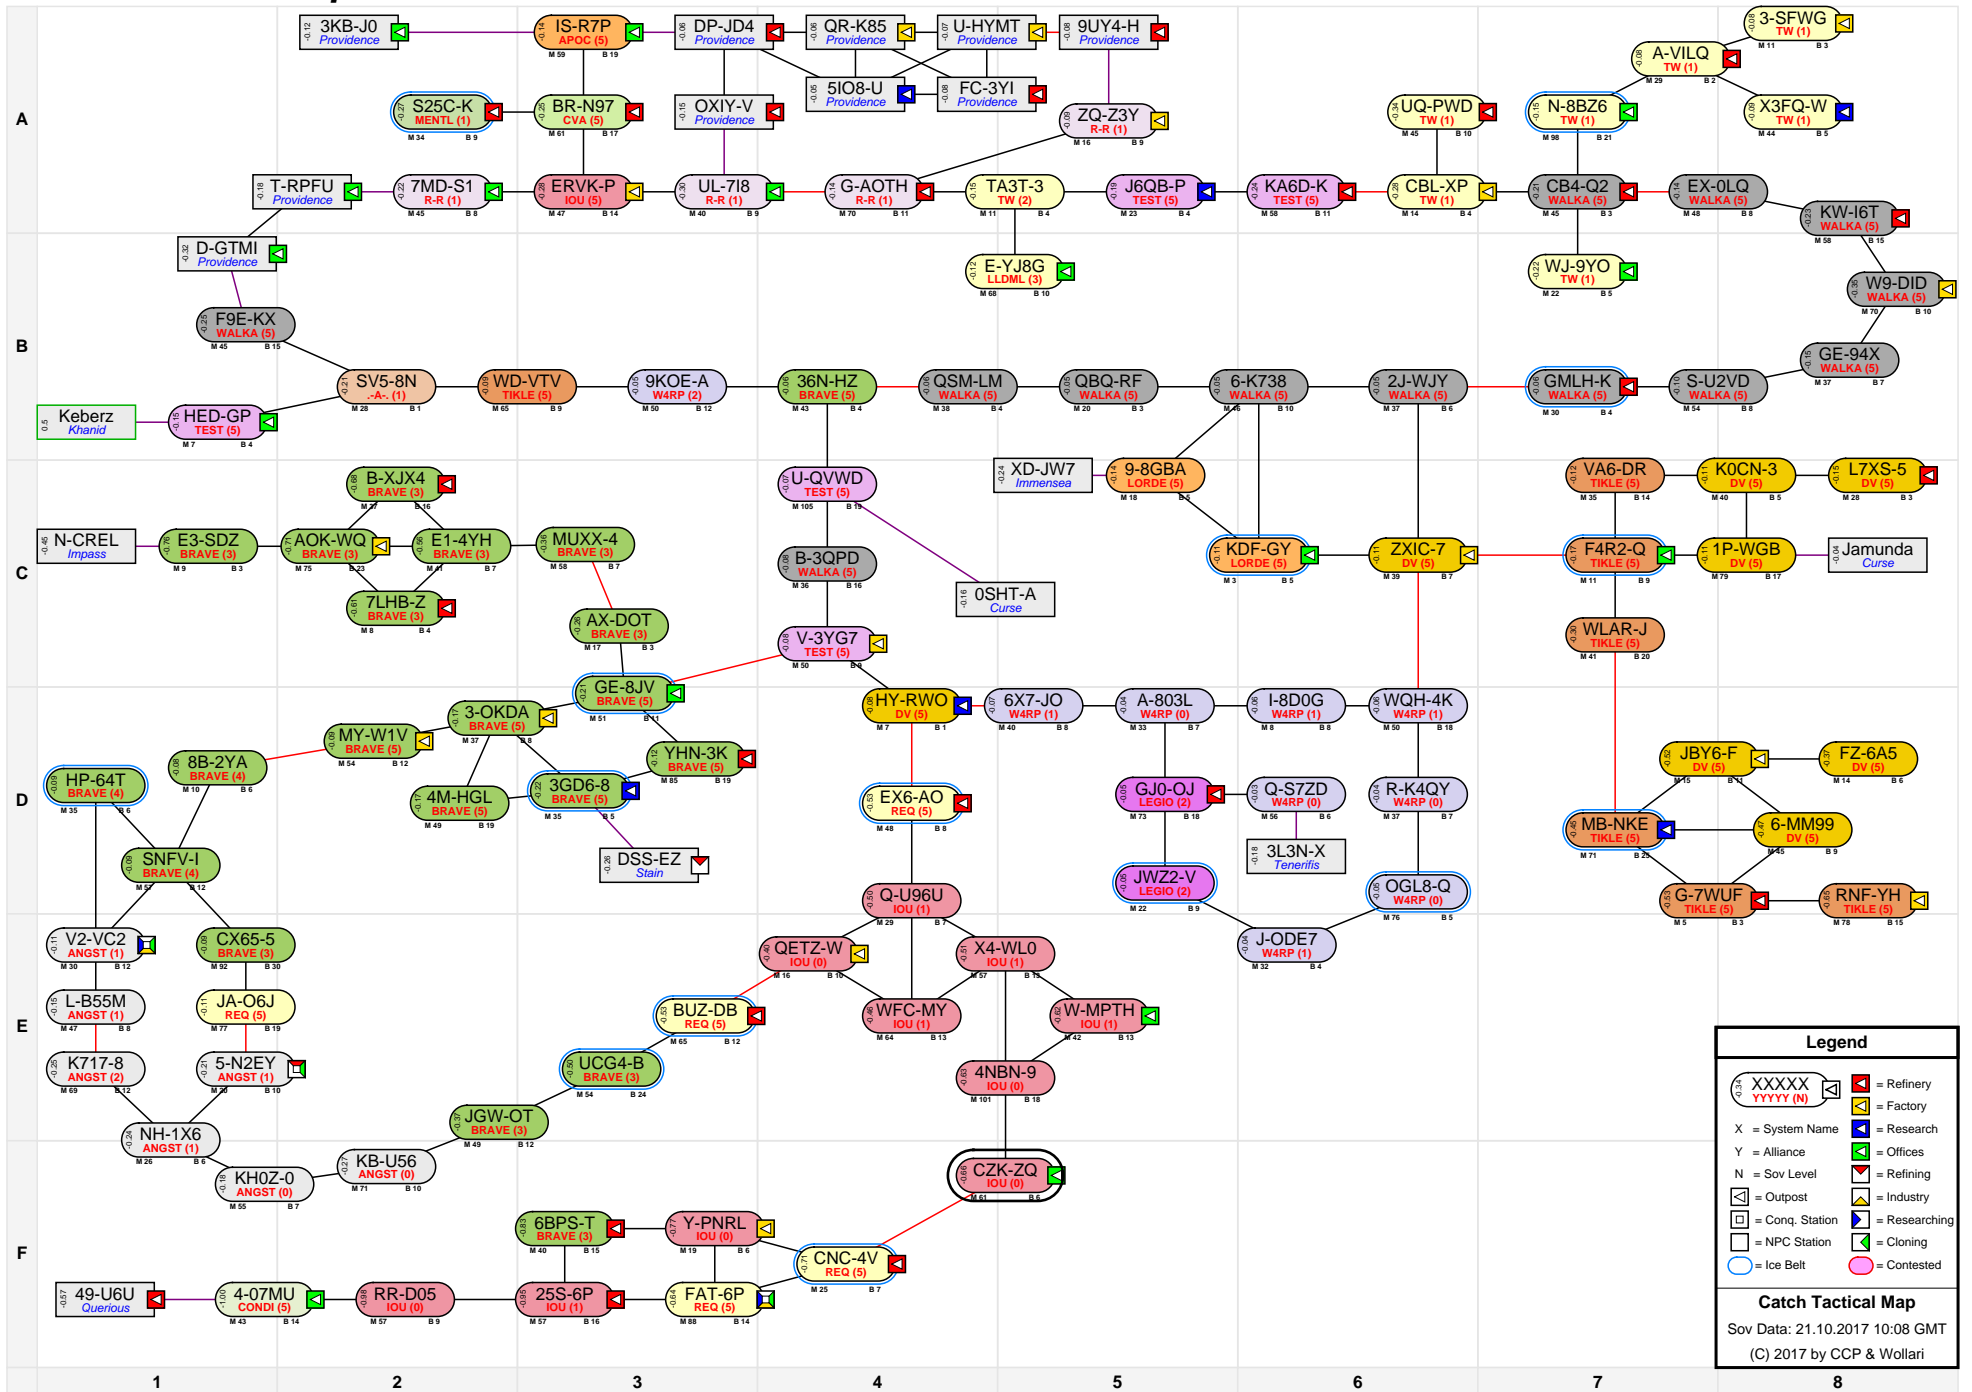

# Catch Tactical Map

**Legend**

- XXXXX YYYYY (N) [Icon] = Refinery
- X [Icon] = System Name
- Y [Icon] = Alliance
- N [Icon] = Sov Level
- [Icon] = Outpost
- [Icon] = Conq. Station
- [Icon] = NPC Station
- [Icon] = Ice Belt
- [Icon] = Research
- [Icon] = Offices
- [Icon] = Refining
- [Icon] = Industry
- [Icon] = Researching
- [Icon] = Cloning
- [Icon] = Contested

**Catch Tactical Map**  
 Sov Data: 21.10.2017 10:08 GMT  
 (C) 2017 by CCP & Wollari