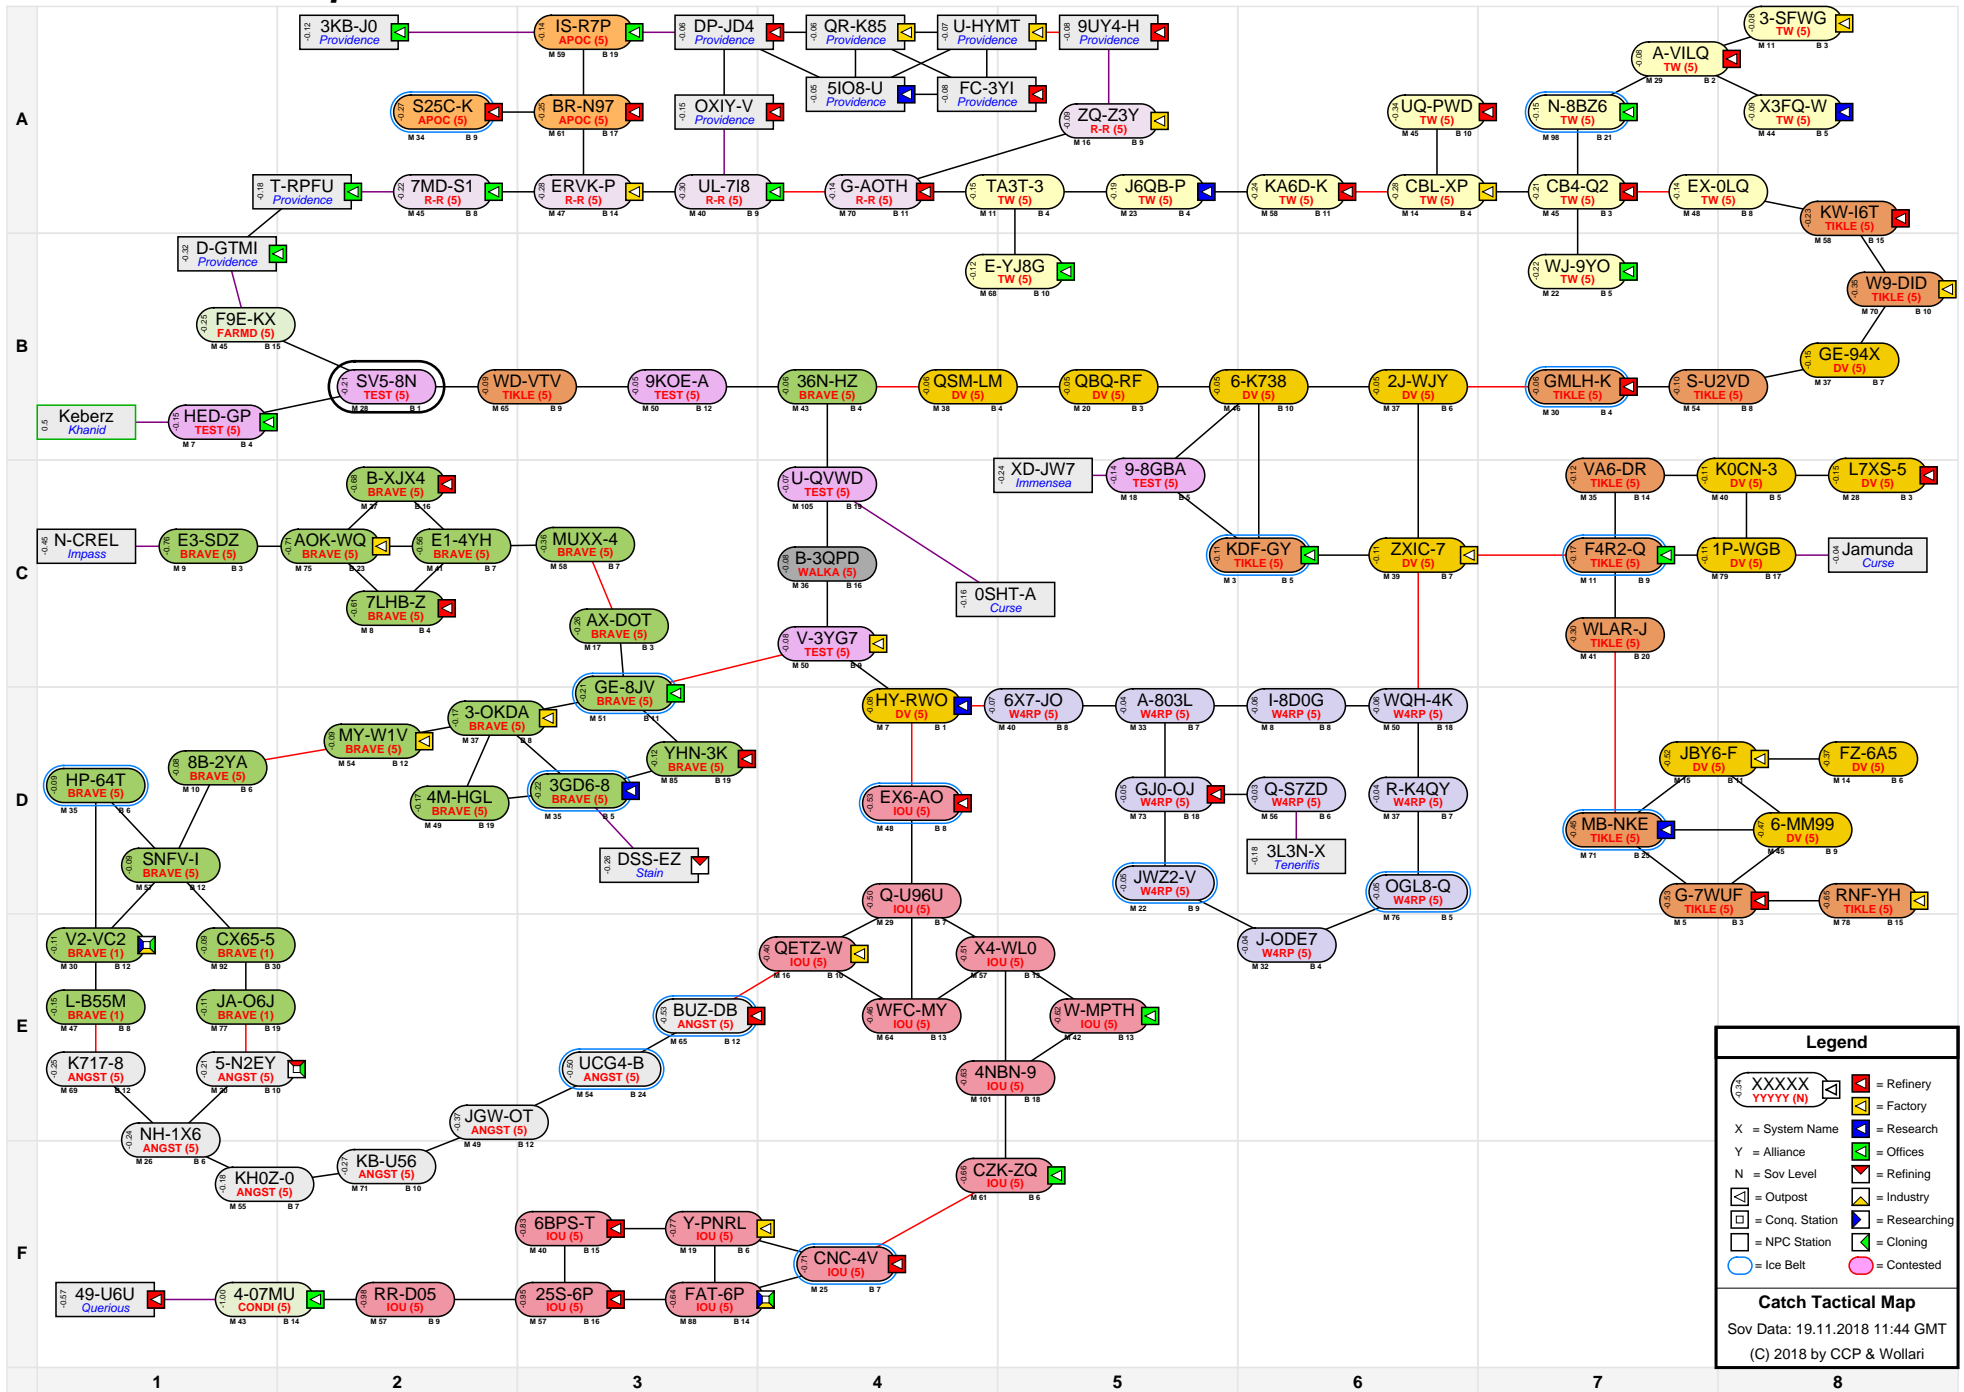

# Catch Tactical Map

**Legend**

- XXXXX  
YYYYY (N) [Icon] = Refinery
- X [Icon] = Factory
- X [Icon] = System Name
- Y [Icon] = Alliance
- N [Icon] = Sov Level
- N [Icon] = Refining
- [Icon] = Outpost
- [Icon] = Industry
- [Icon] = Conq. Station
- [Icon] = Researching
- [Icon] = NPC Station
- [Icon] = Cloning
- [Icon] = Ice Belt
- [Icon] = Contested

**Catch Tactical Map**  
Sov Data: 19.11.2018 11:44 GMT  
(C) 2018 by CCP & Wollari