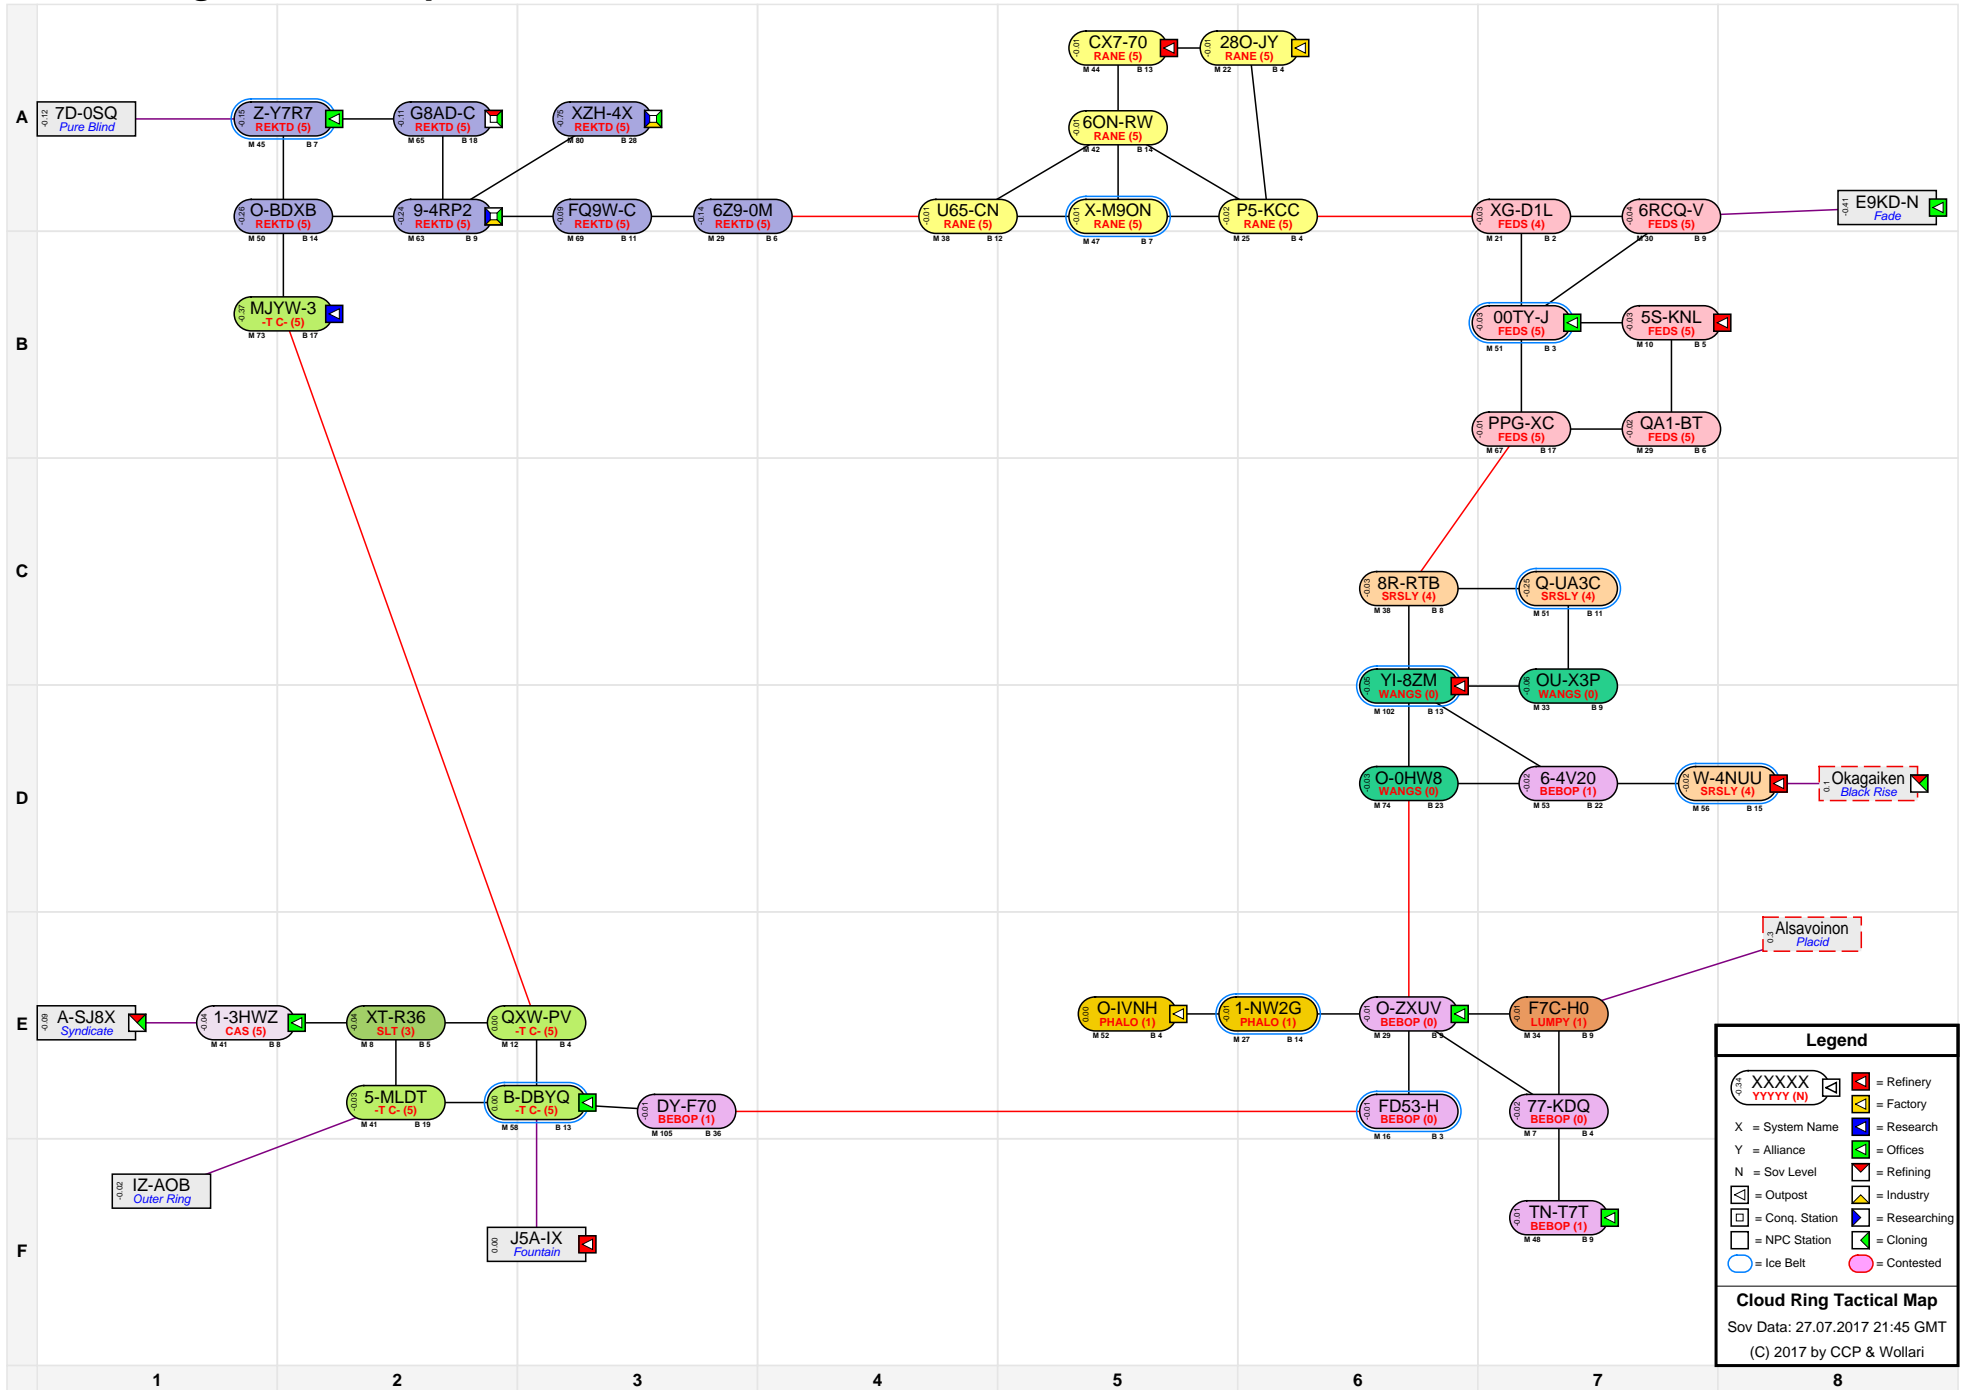

Cloud Ring Tactical Map

Legend

- XXXXX YYYYY (N) = Station Name, Alliance, Sov Level, Function
- X = System Name
- Y = Alliance
- N = Sov Level
- [Red Box] = Refinery
- [Yellow Box] = Factory
- [Green Box] = Research
- [Blue Box] = Offices
- [Red Box] = Refining
- [Green Box] = Outpost
- [Blue Box] = Industry
- [Red Box] = Conq. Station
- [Blue Box] = Researching
- [Green Box] = NPC Station
- [Green Box] = Cloning
- [Blue Circle] = Ice Belt
- [Pink Circle] = Contested

Cloud Ring Tactical Map
 Sov Data: 27.07.2017 21:45 GMT
 (C) 2017 by CCP & Wollari