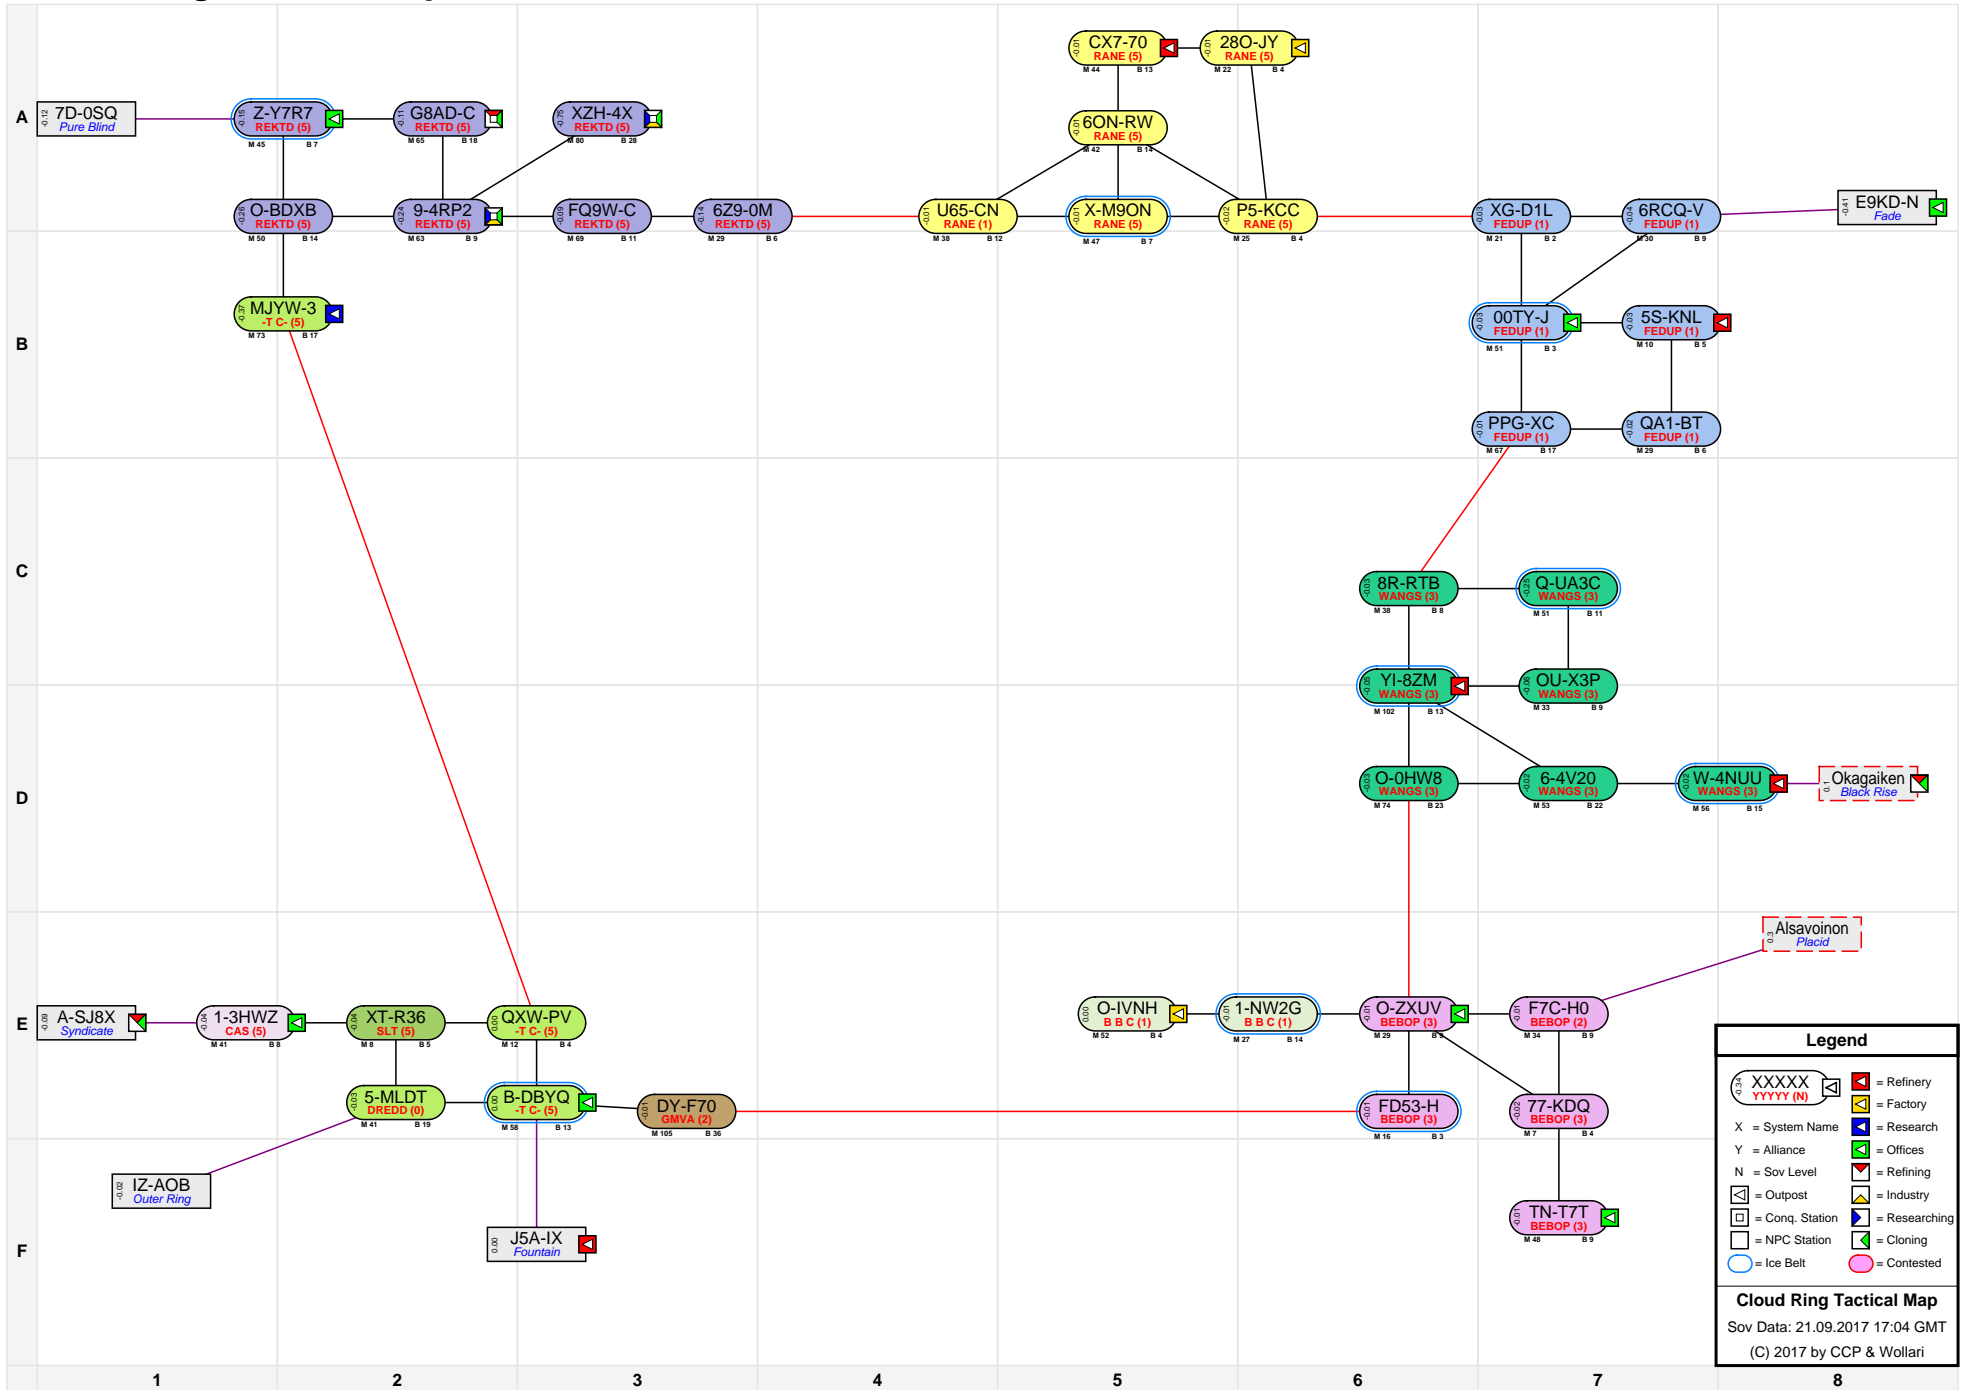

# Cloud Ring Tactical Map

**Legend**

XXXXX YYYYY (N)

- [Red Box] = Refinery
- [Yellow Box] = Factory
- [Green Box] = Research
- [Blue Box] = Offices
- [Red Box] = Refining
- [Green Box] = Outpost
- [Blue Box] = Industry
- [Red Box] = Conq. Station
- [Blue Box] = Researching
- [Green Box] = NPC Station
- [Green Box] = Cloning
- [Blue Circle] = Ice Belt
- [Pink Circle] = Contested

**Cloud Ring Tactical Map**  
 Sov Data: 21.09.2017 17:04 GMT  
 (C) 2017 by CCP & Wollari