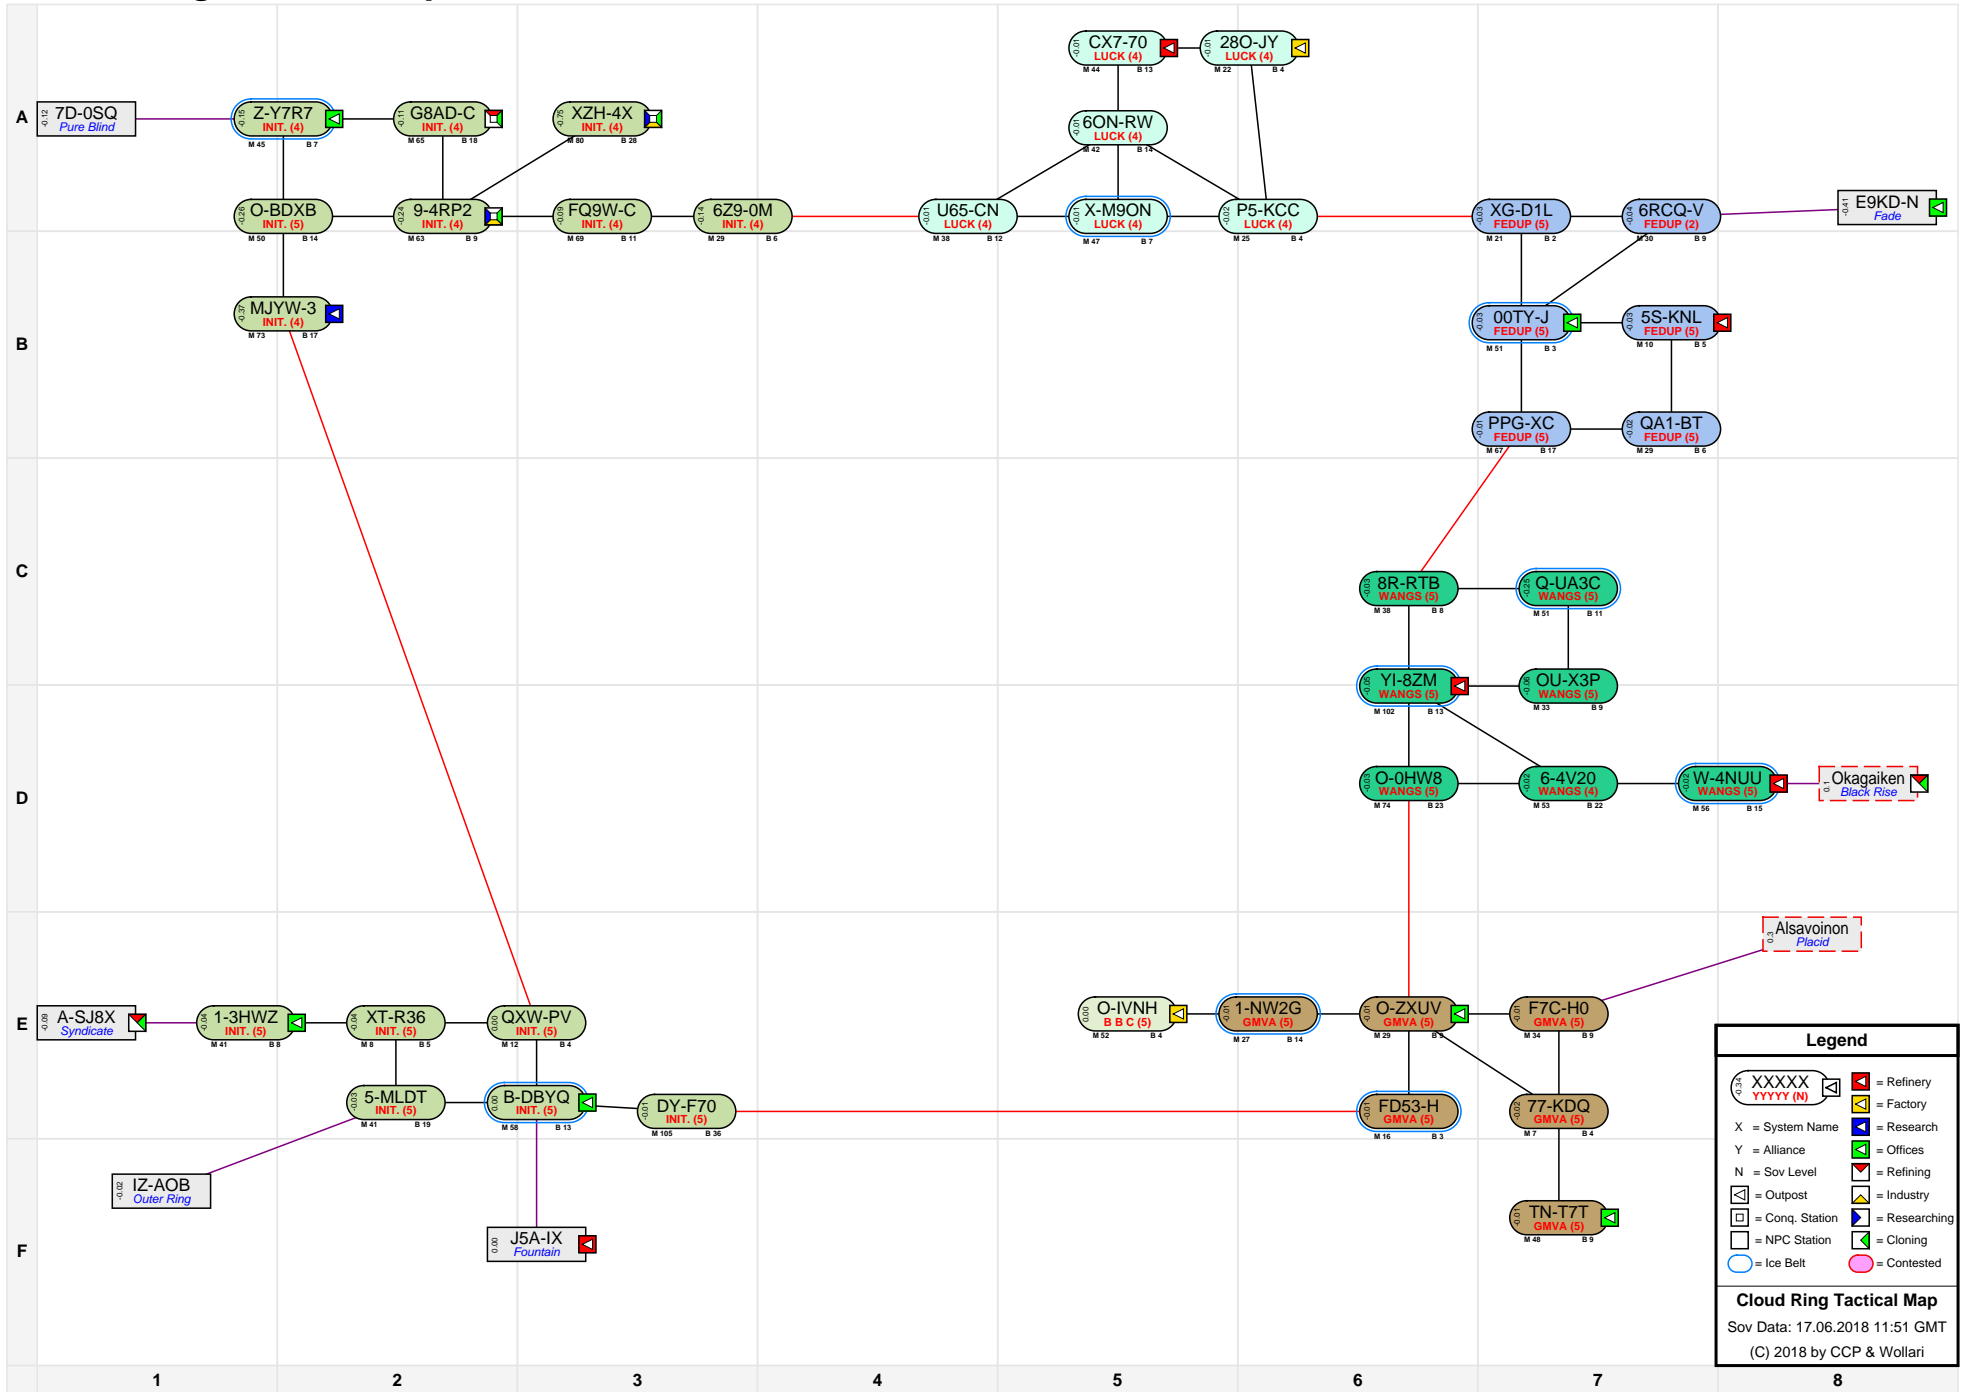

# Cloud Ring Tactical Map

**Legend**

- XXXXX YYYYY (N) [Icon] = Refinery
- XXXXX YYYYY (N) [Icon] = Factory
- X = System Name [Icon] = Research
- Y = Alliance [Icon] = Offices
- N = Sov Level [Icon] = Refining
- [Icon] = Outpost [Icon] = Industry
- [Icon] = Conq. Station [Icon] = Researching
- [Icon] = NPC Station [Icon] = Cloning
- [Icon] = Ice Belt [Icon] = Contested

**Cloud Ring Tactical Map**  
 Sov Data: 17.06.2018 11:51 GMT  
 (C) 2018 by CCP & Wollari