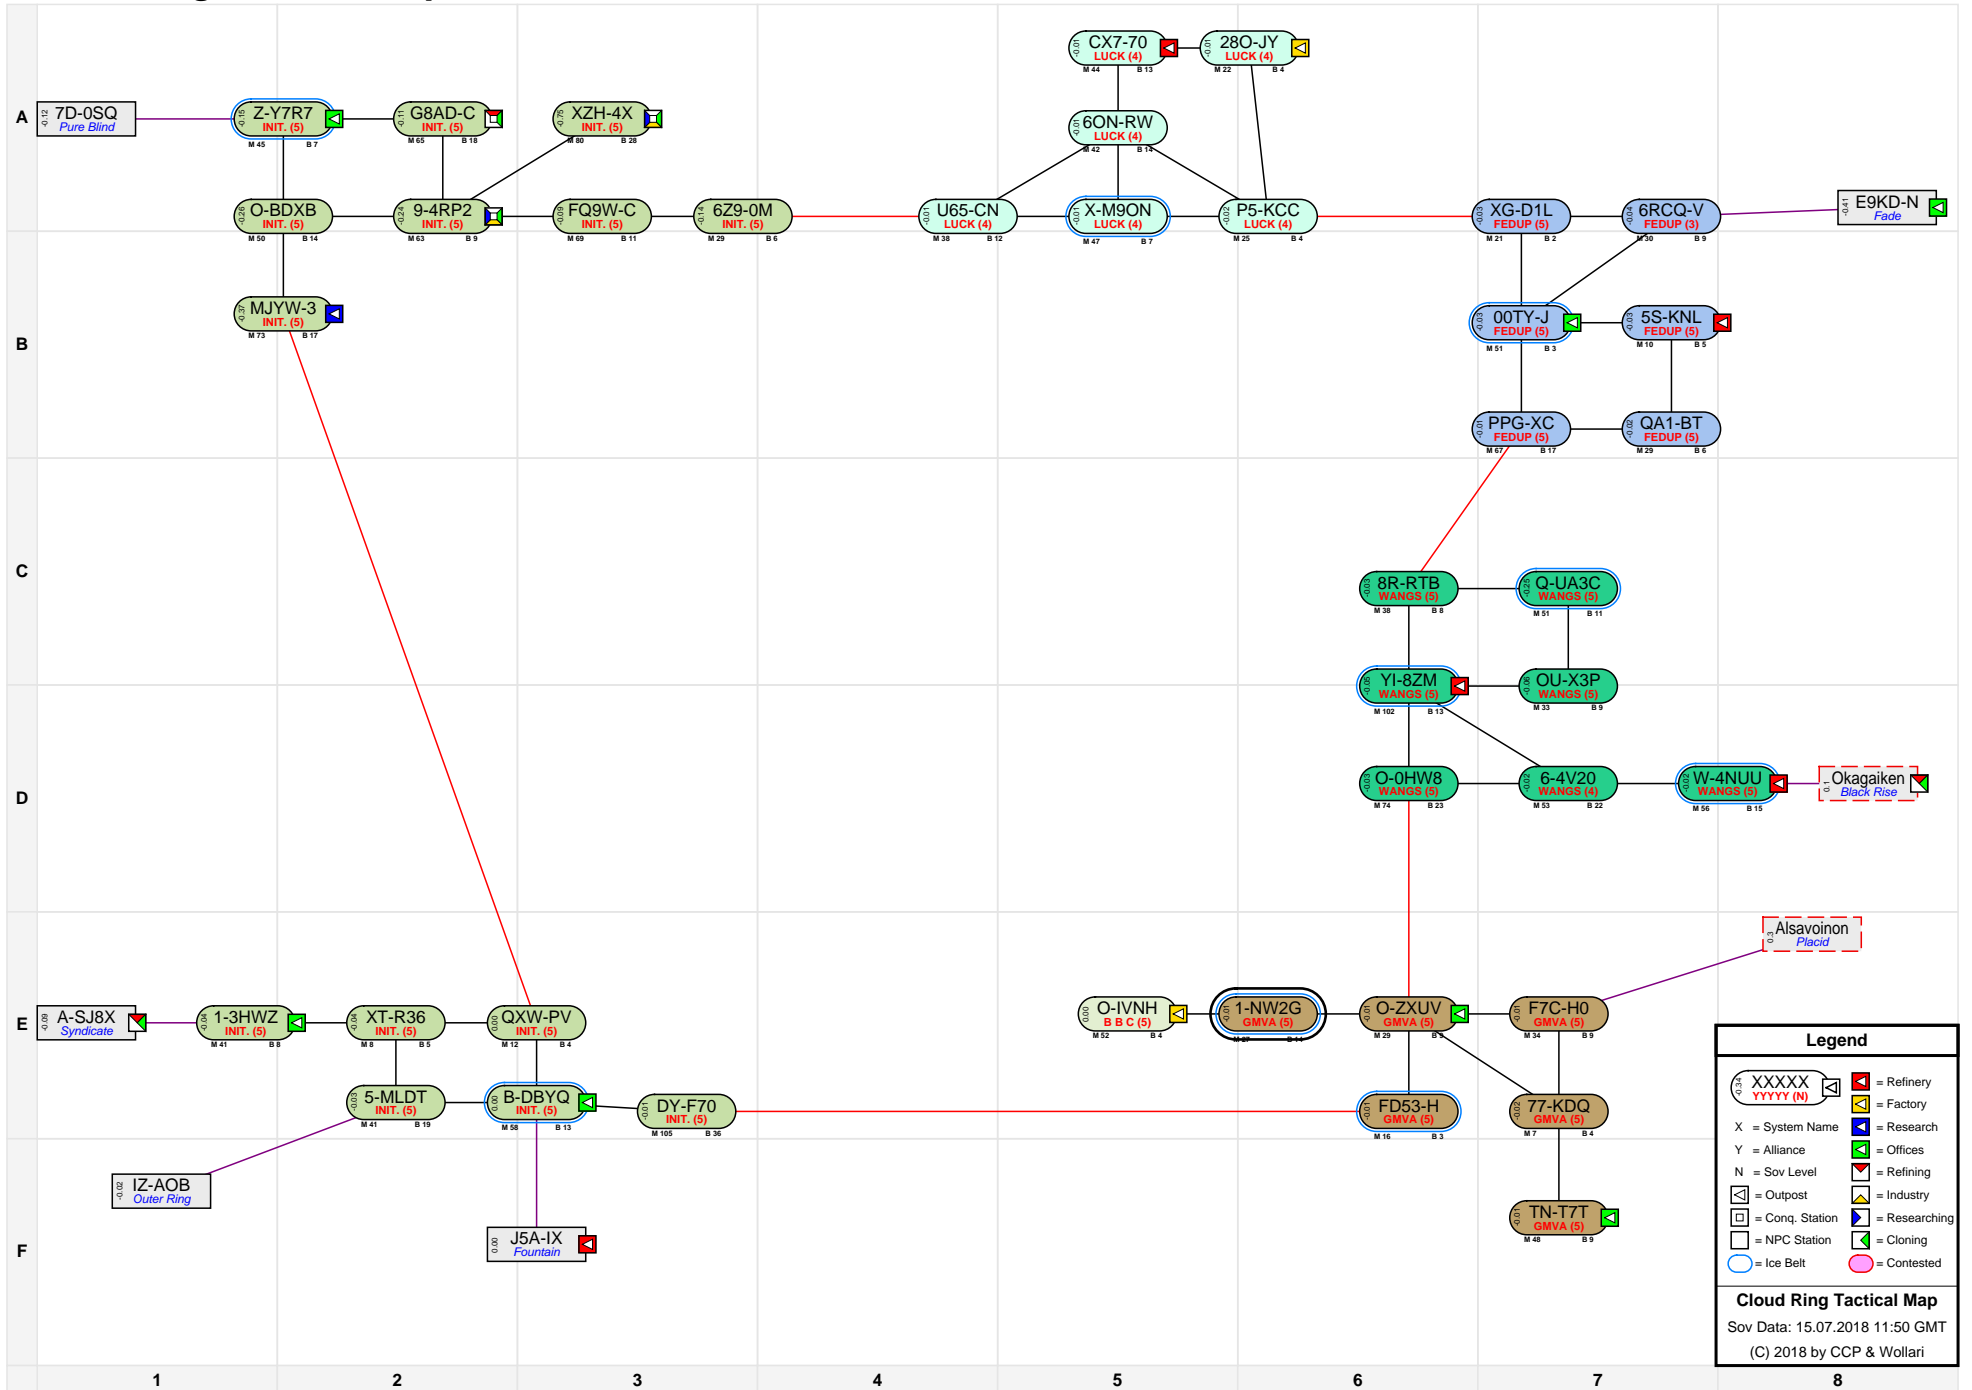

# Cloud Ring Tactical Map

**Legend**

- XXXXX YYYYY (N) [Icon] = Refinery
- [Icon] = Factory
- X = System Name [Icon] = Research
- Y = Alliance [Icon] = Offices
- N = Sov Level [Icon] = Refining
- [Icon] = Outpost [Icon] = Industry
- [Icon] = Conq. Station [Icon] = Researching
- [Icon] = NPC Station [Icon] = Cloning
- [Icon] = Ice Belt [Icon] = Contested

**Cloud Ring Tactical Map**  
 Sov Data: 15.07.2018 11:50 GMT  
 (C) 2018 by CCP & Wollari