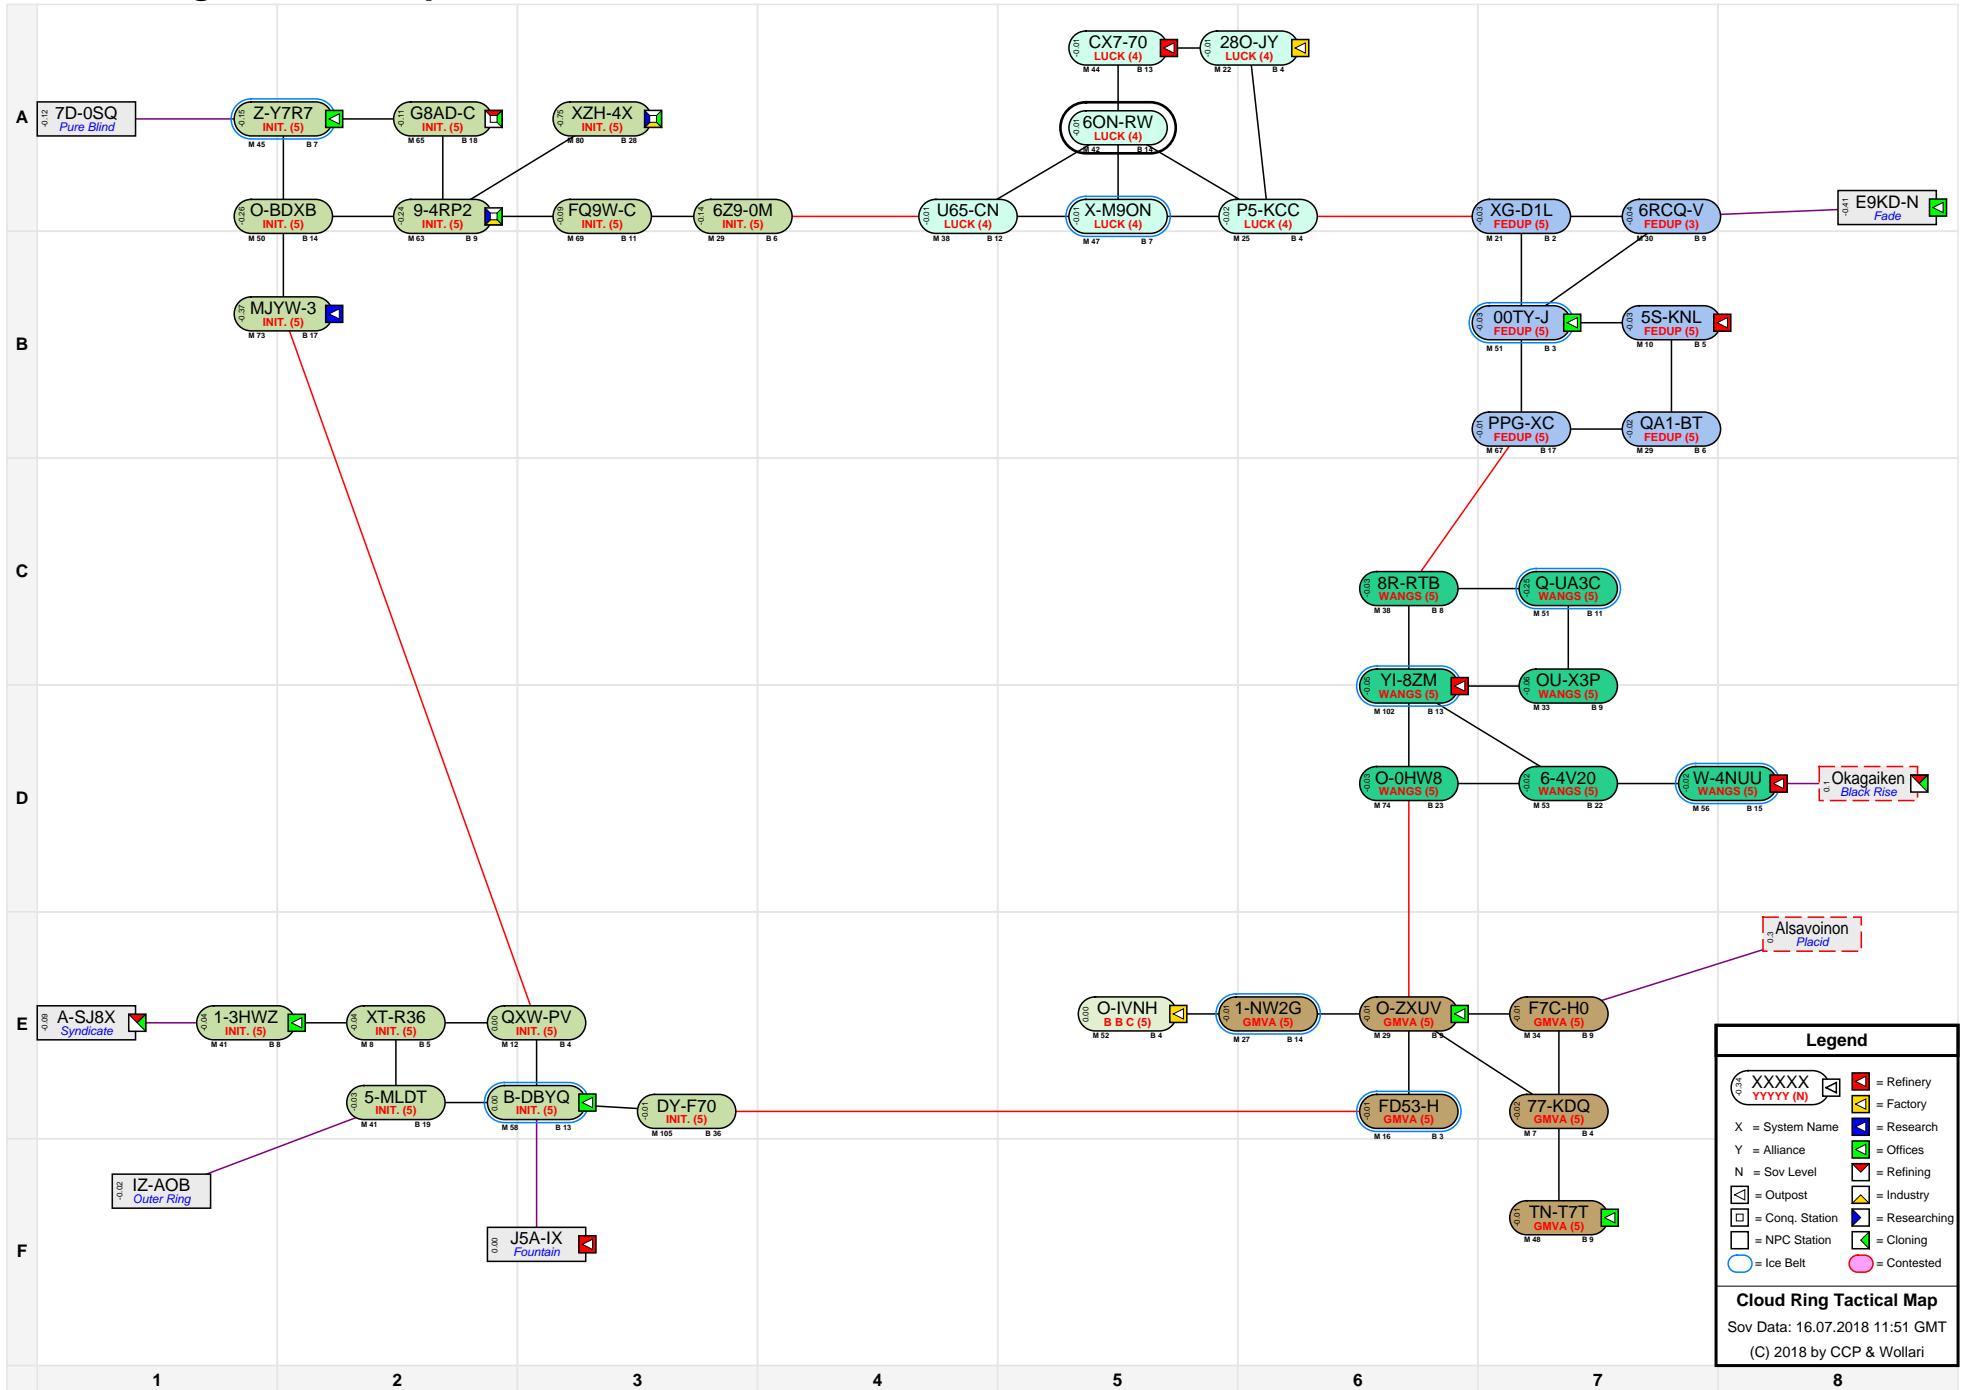

Cloud Ring Tactical Map

Legend

- XXXXX YYYYY (N) = Refinery
- X = System Name
- Y = Alliance
- N = Sov Level
- [Icon] = Outpost
- [Icon] = Conq. Station
- [Icon] = NPC Station
- [Icon] = Research
- [Icon] = Offices
- [Icon] = Refining
- [Icon] = Industry
- [Icon] = Researching
- [Icon] = Cloning
- [Icon] = Contested

Cloud Ring Tactical Map
 Sov Data: 16.07.2018 11:51 GMT
 (C) 2018 by CCP & Wollari