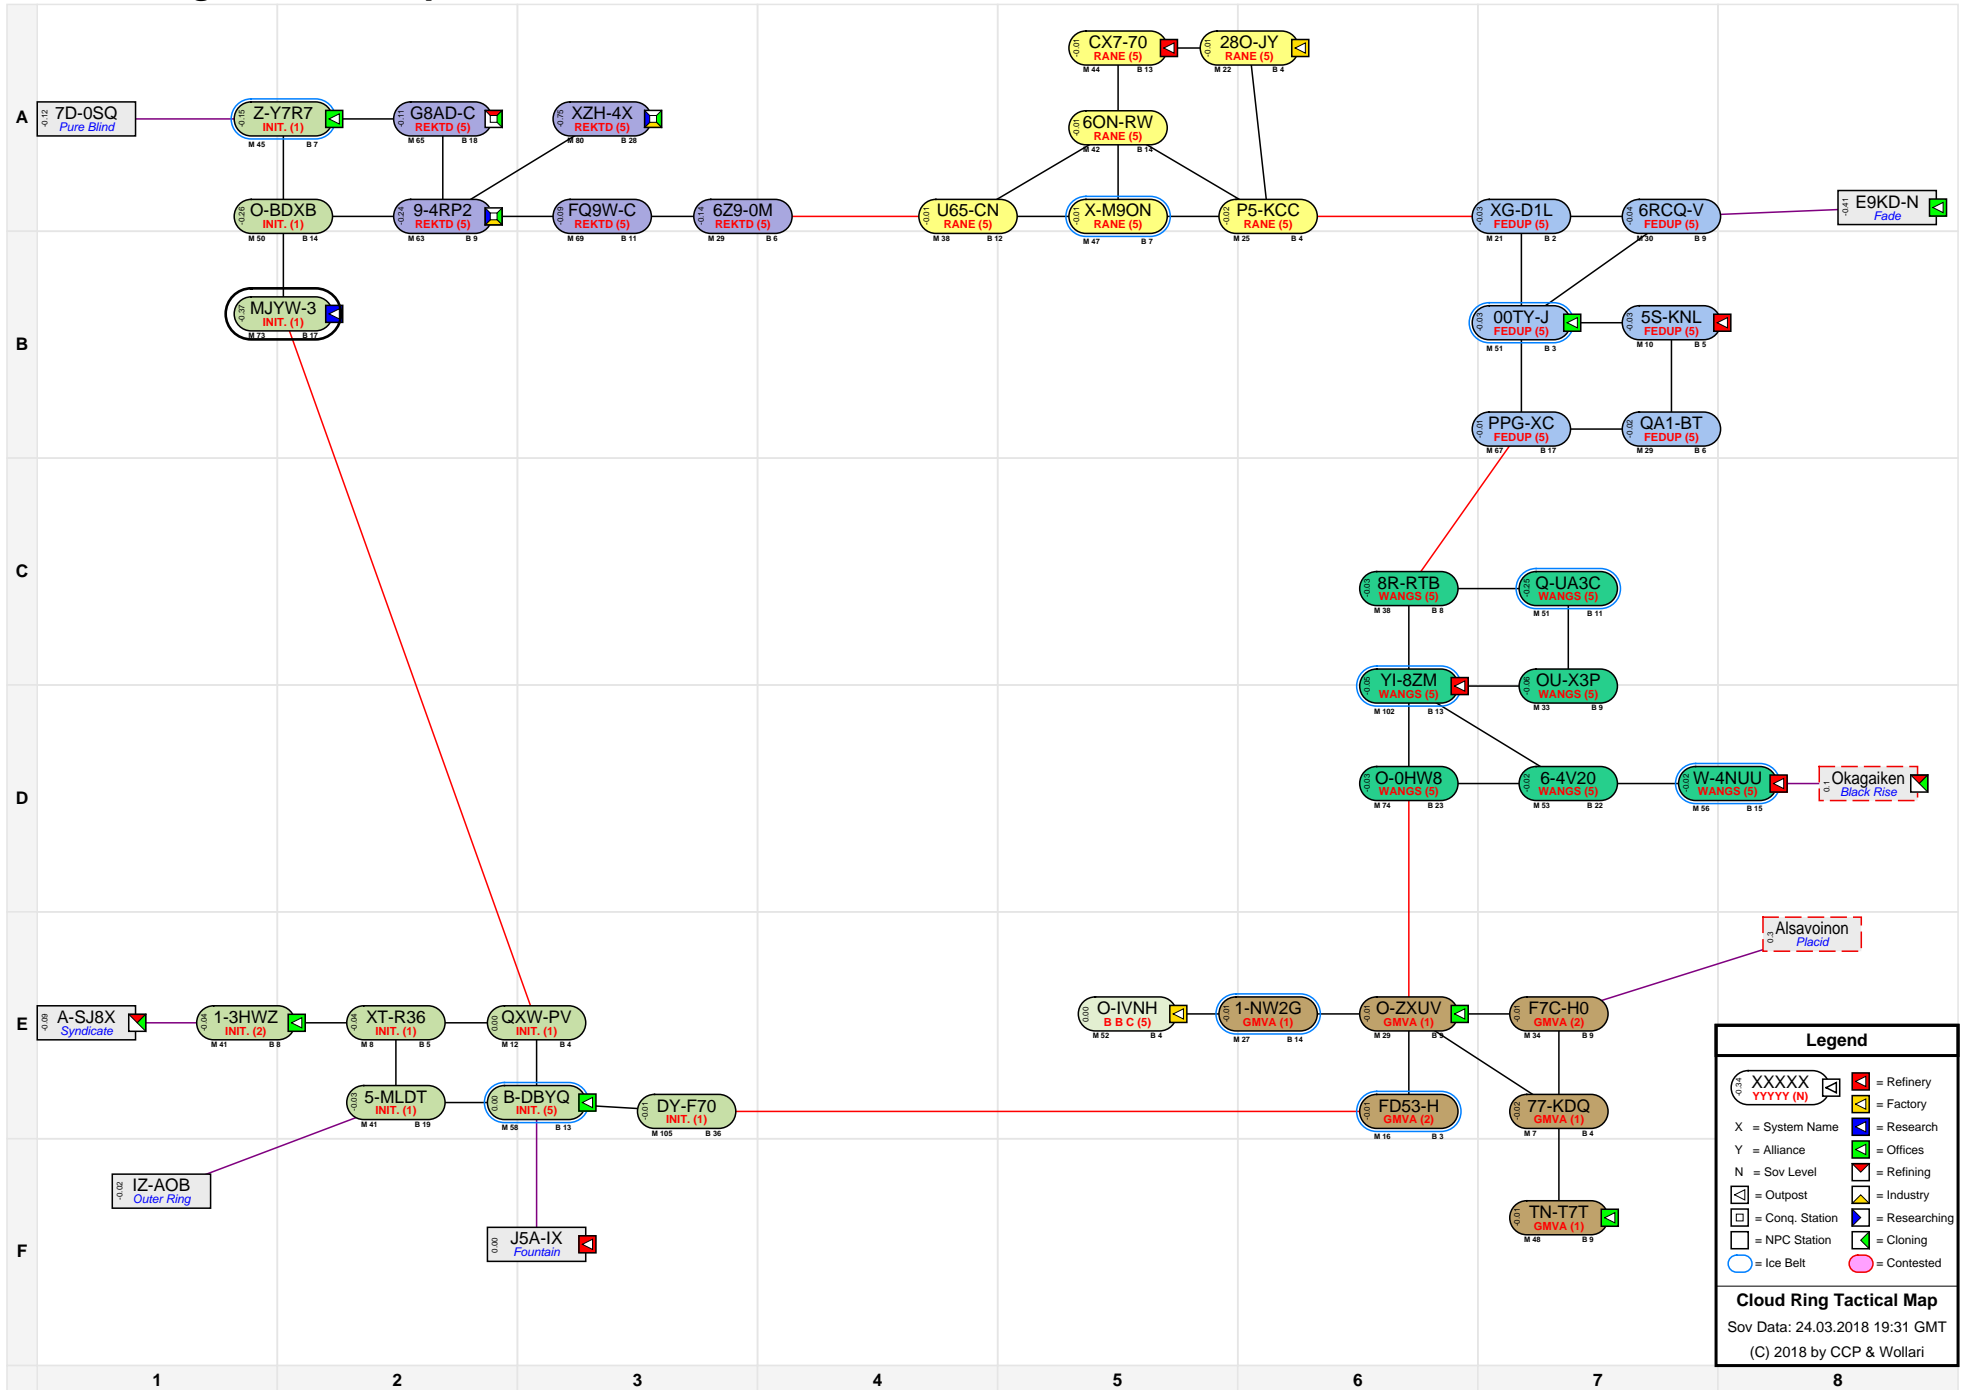

Cloud Ring Tactical Map

Legend

- XXXXX YYYYY (N) = Station Name, Alliance, System Name, Sov Level
- [Red Square] = Refinery
- [Yellow Square] = Factory
- X = System Name
- Y = Alliance
- N = Sov Level
- [Green Square] = Research
- [Blue Square] = Offices
- [Red Square] = Refining
- [Green Square] = Industry
- [Blue Square] = Outpost
- [Green Square] = Conq. Station
- [Blue Square] = Researching
- [Green Square] = NPC Station
- [Green Square] = Cloning
- [Blue Circle] = Ice Belt
- [Pink Circle] = Contested

Cloud Ring Tactical Map
 Sov Data: 24.03.2018 19:31 GMT
 (C) 2018 by CCP & Wollari