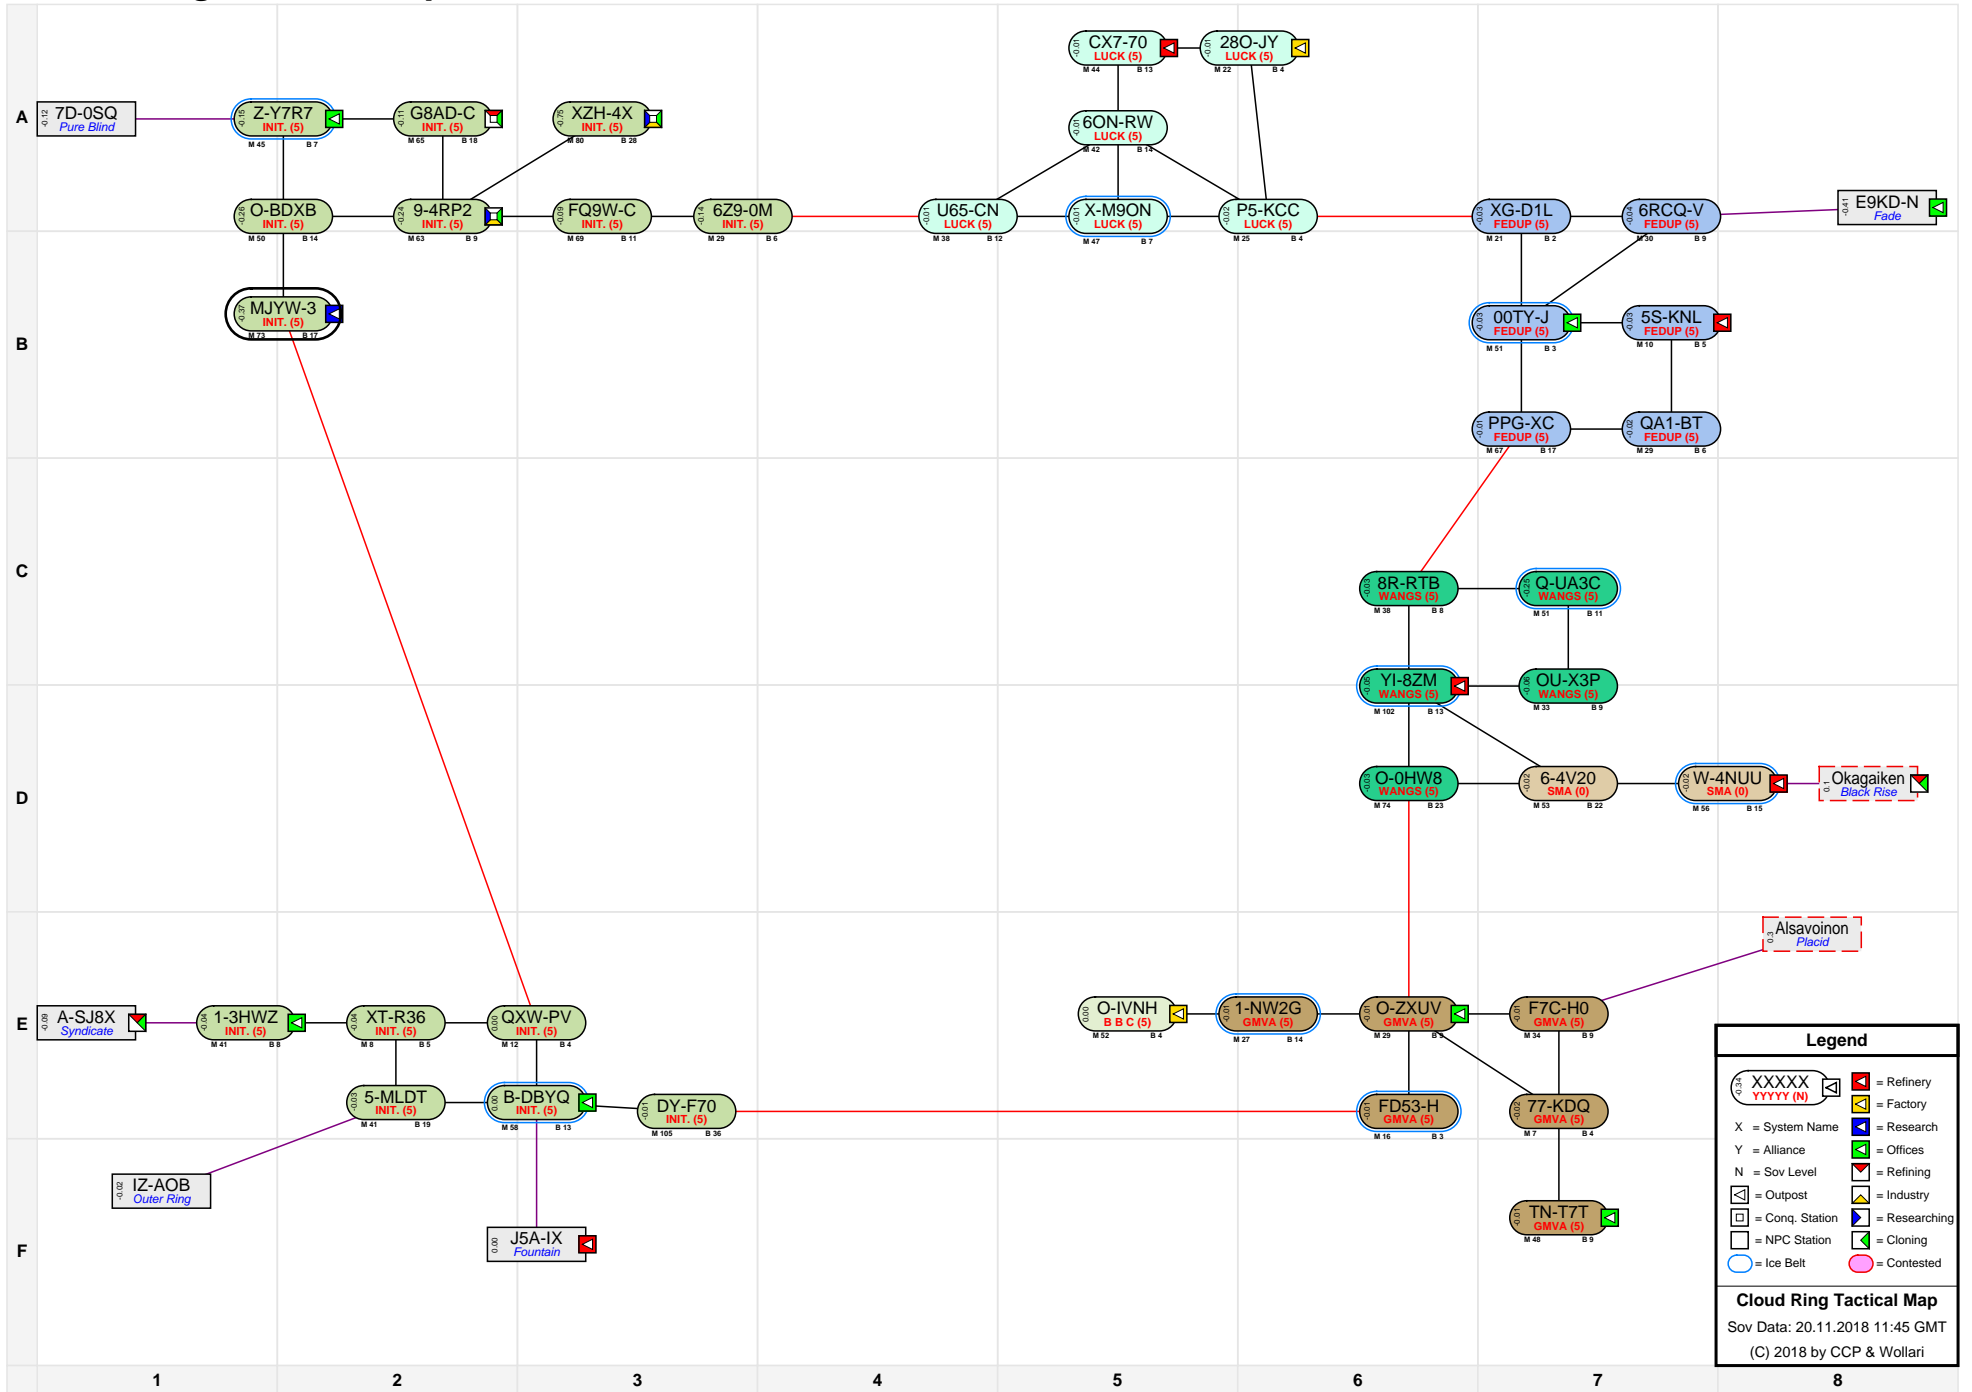

# Cloud Ring Tactical Map

**Legend**

- XXXXX YYYYY (N) = Refinery
- X = System Name
- Y = Alliance
- N = Sov Level
- [Icon] = Outpost
- [Icon] = Conq. Station
- [Icon] = NPC Station
- [Icon] = Research
- [Icon] = Offices
- [Icon] = Refining
- [Icon] = Industry
- [Icon] = Researching
- [Icon] = Cloning
- [Icon] = Contested

**Cloud Ring Tactical Map**  
 Sov Data: 20.11.2018 11:45 GMT  
 (C) 2018 by CCP & Wollari