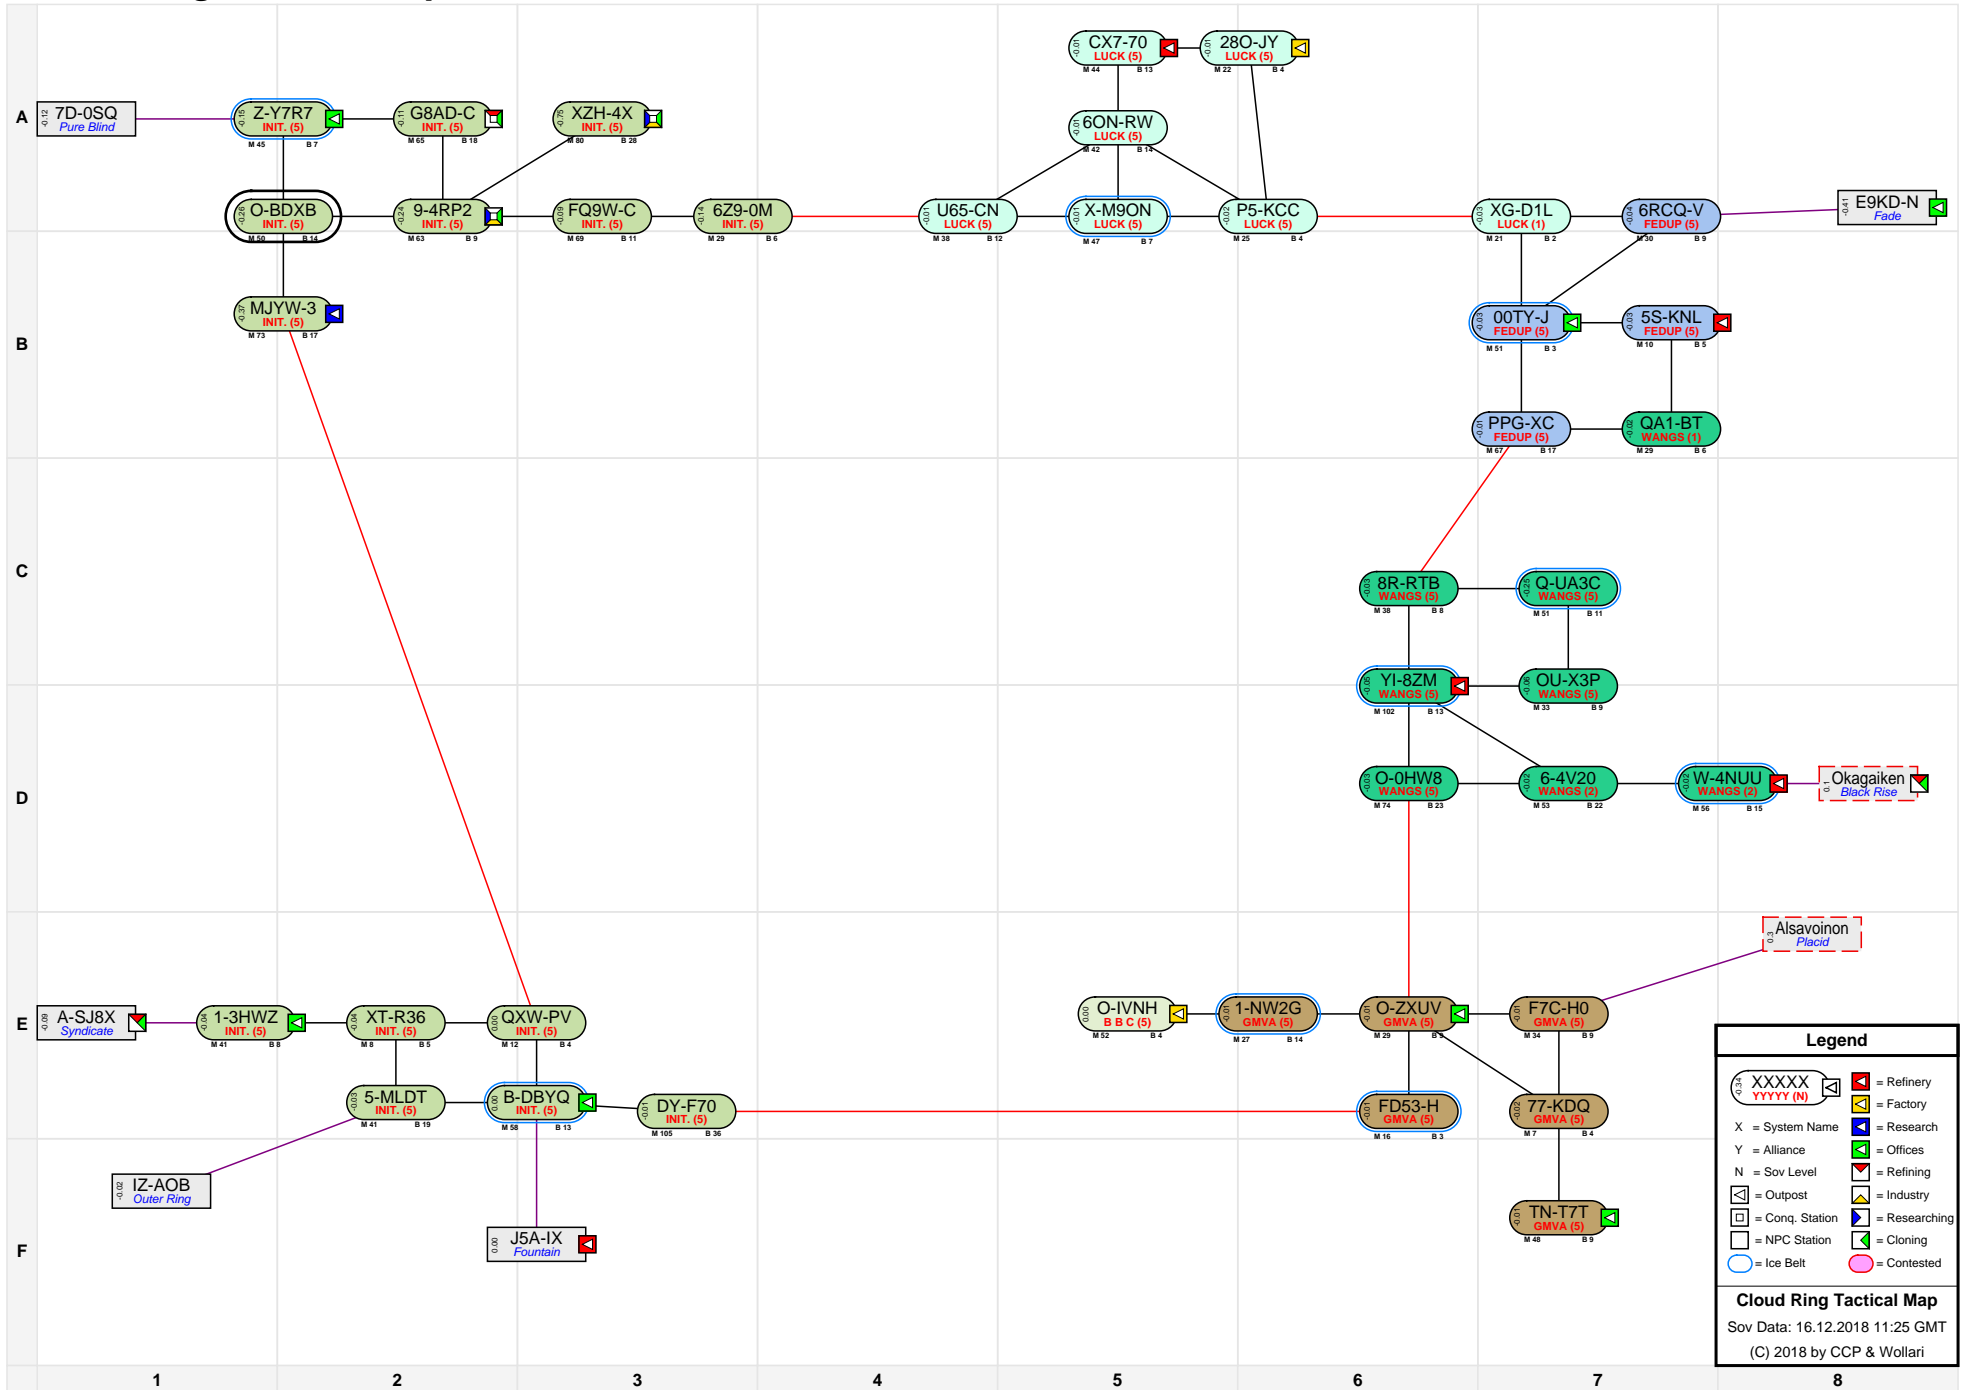

# Cloud Ring Tactical Map

**Legend**

- XXXXX YYYYY (N) = Station Name, Alliance, Sov Level
- [Red Square] = Refinery
- [Yellow Square] = Factory
- X = System Name
- Y = Alliance
- N = Sov Level
- [Green Square] = Research
- [Blue Square] = Offices
- [Red Square] = Refining
- [Green Square] = Industry
- [Blue Square] = Outpost
- [Green Square] = Researching
- [Blue Square] = Cloning
- [Red Square] = Contested
- [Blue Circle] = Ice Belt
- [Pink Circle] = Contested

**Cloud Ring Tactical Map**  
 Sov Data: 16.12.2018 11:25 GMT  
 (C) 2018 by CCP & Wollari