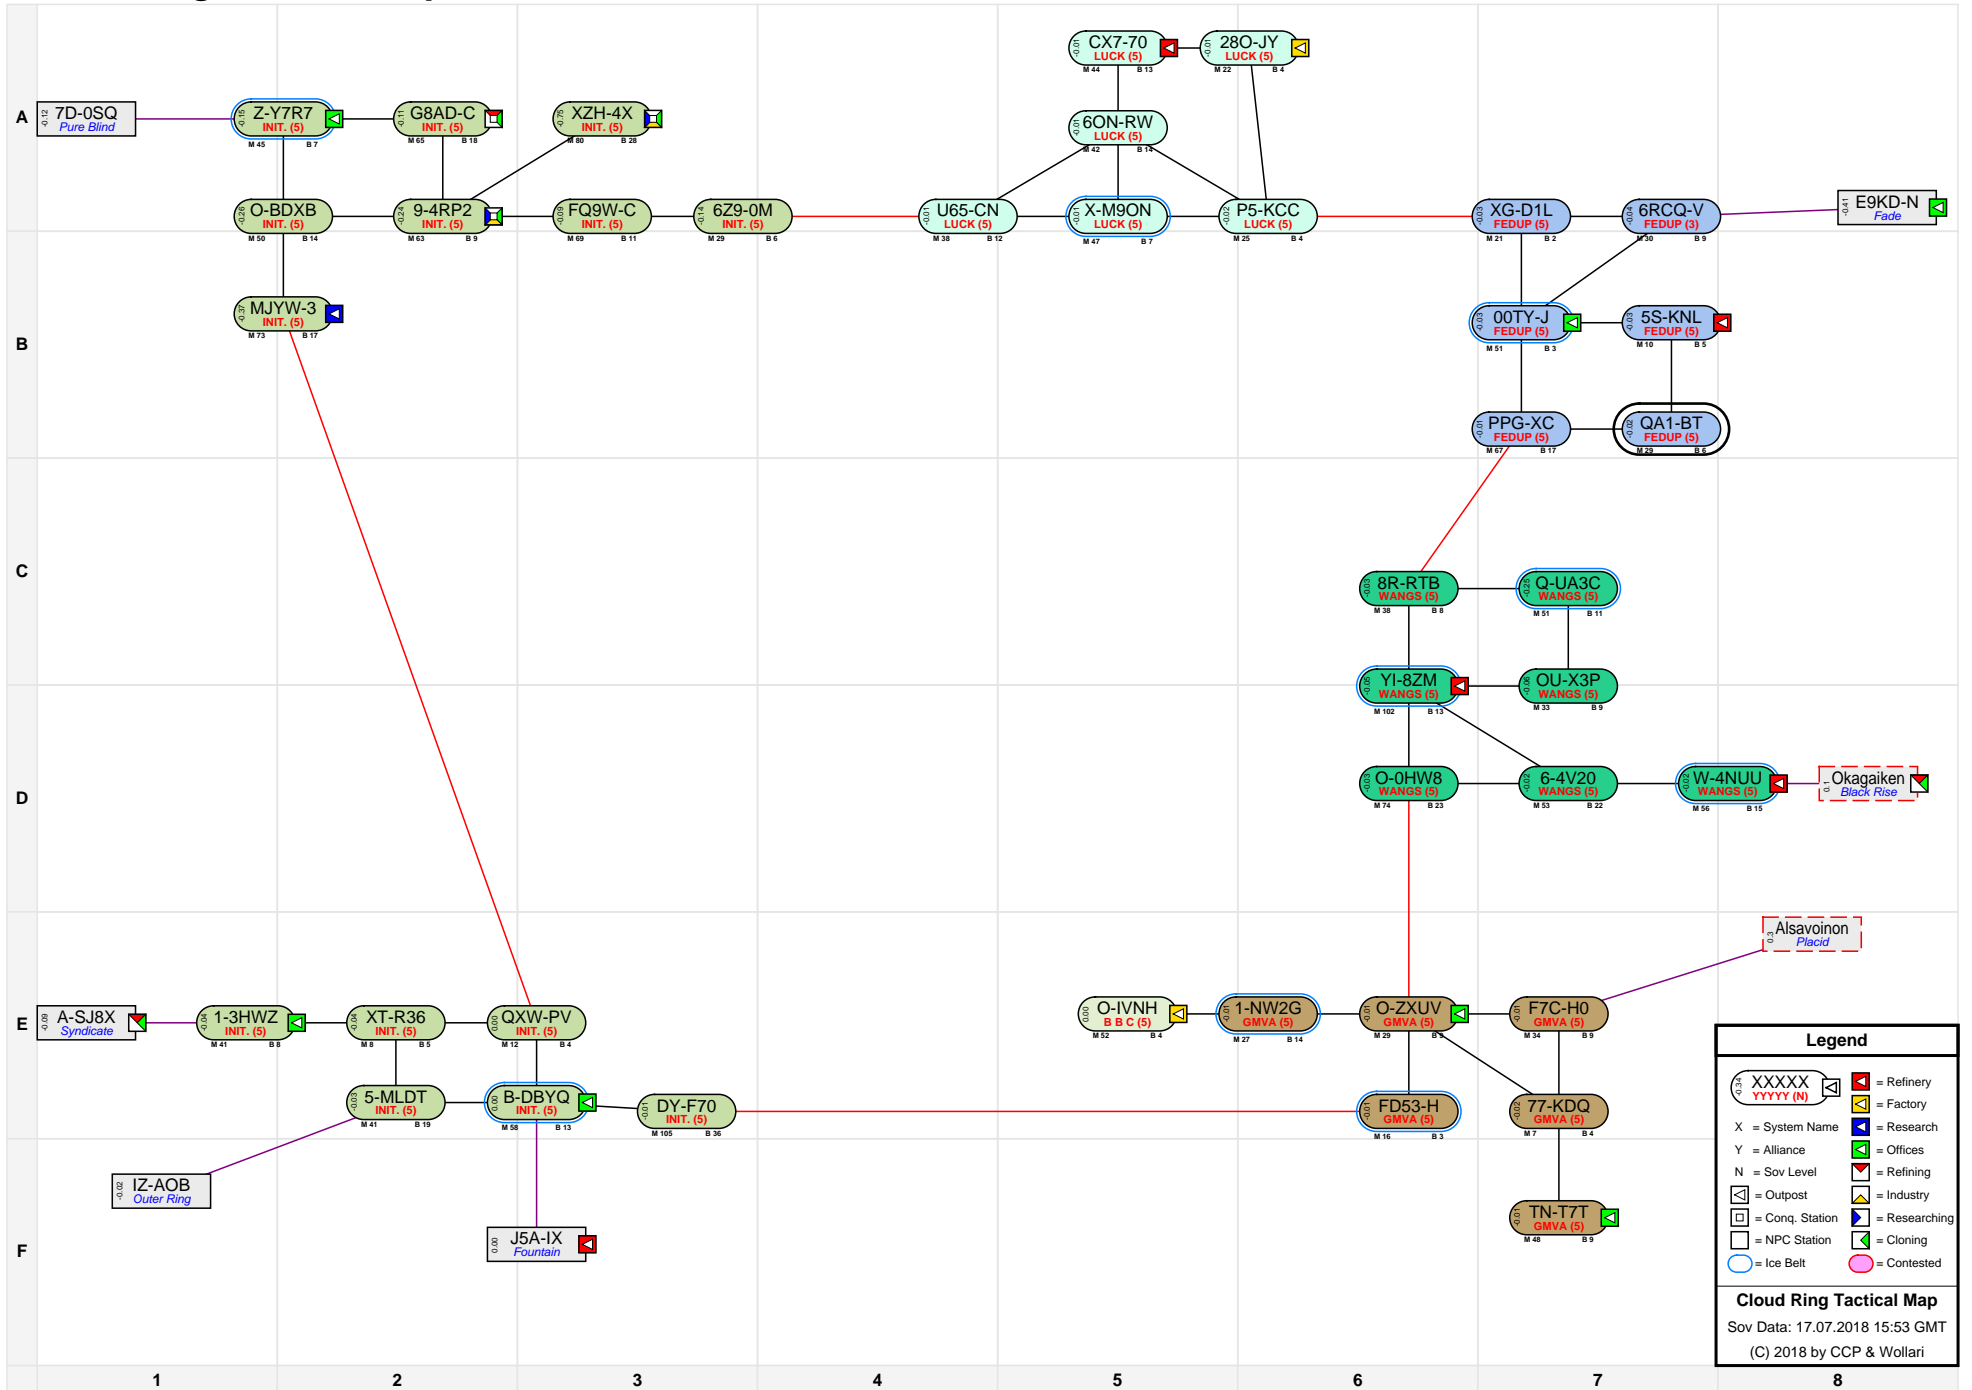

# Cloud Ring Tactical Map

**Legend**

- XXXXX YYYYY (N) = Station Name and Attributes
- [Red Square] = Refinery
- [Yellow Square] = Factory
- X = System Name
- Y = Alliance
- N = Sov Level
- [Green Square] = Research
- [Blue Square] = Offices
- [Red Square] = Refining
- [Green Square] = Industry
- [Blue Square] = Outpost
- [Green Square] = Researching
- [Blue Square] = Cloning
- [Red Square] = NPC Station
- [Blue Square] = Contested
- [Blue Circle] = Ice Belt
- [Pink Circle] = Contested

**Cloud Ring Tactical Map**  
 Sov Data: 17.07.2018 15:53 GMT  
 (C) 2018 by CCP & Wollari