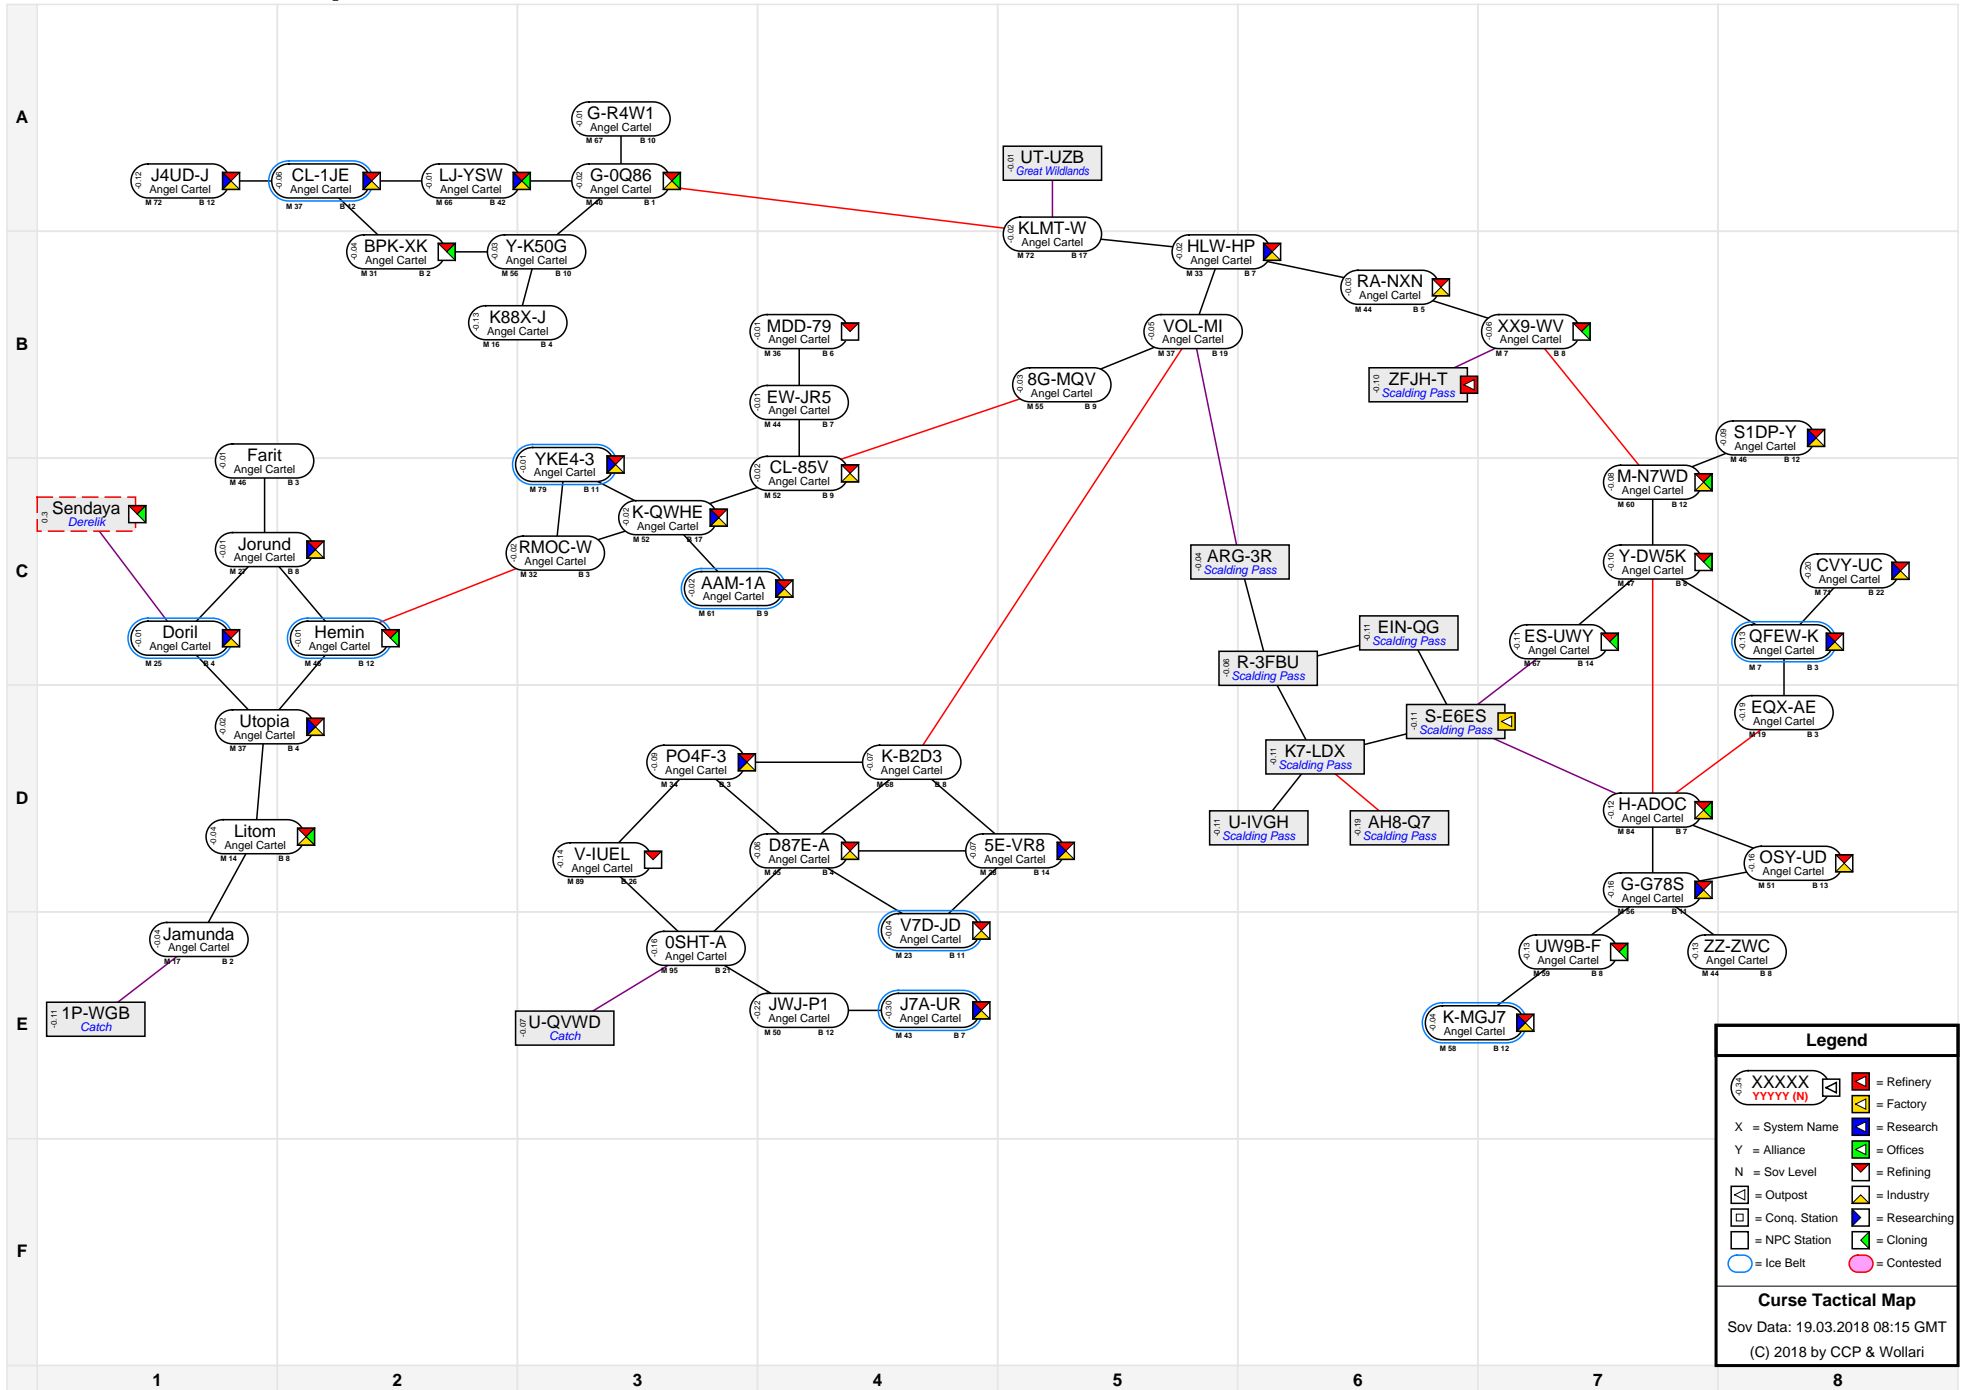

# Curse Tactical Map

**Legend**

- XXXXX (with icons) = Refinery
- YYYYY (with icon) = Factory
- X = System Name
- Y = Alliance
- N = Sov Level
- [Icon] = Outpost
- [Icon] = Conq. Station
- [Icon] = NPC Station
- [Icon] = Cloning
- [Icon] = Contested
- [Icon] = Research
- [Icon] = Offices
- [Icon] = Refining
- [Icon] = Industry
- [Icon] = Researching

**Curse Tactical Map**  
 Sov Data: 19.03.2018 08:15 GMT  
 (C) 2018 by CCP & Wollari