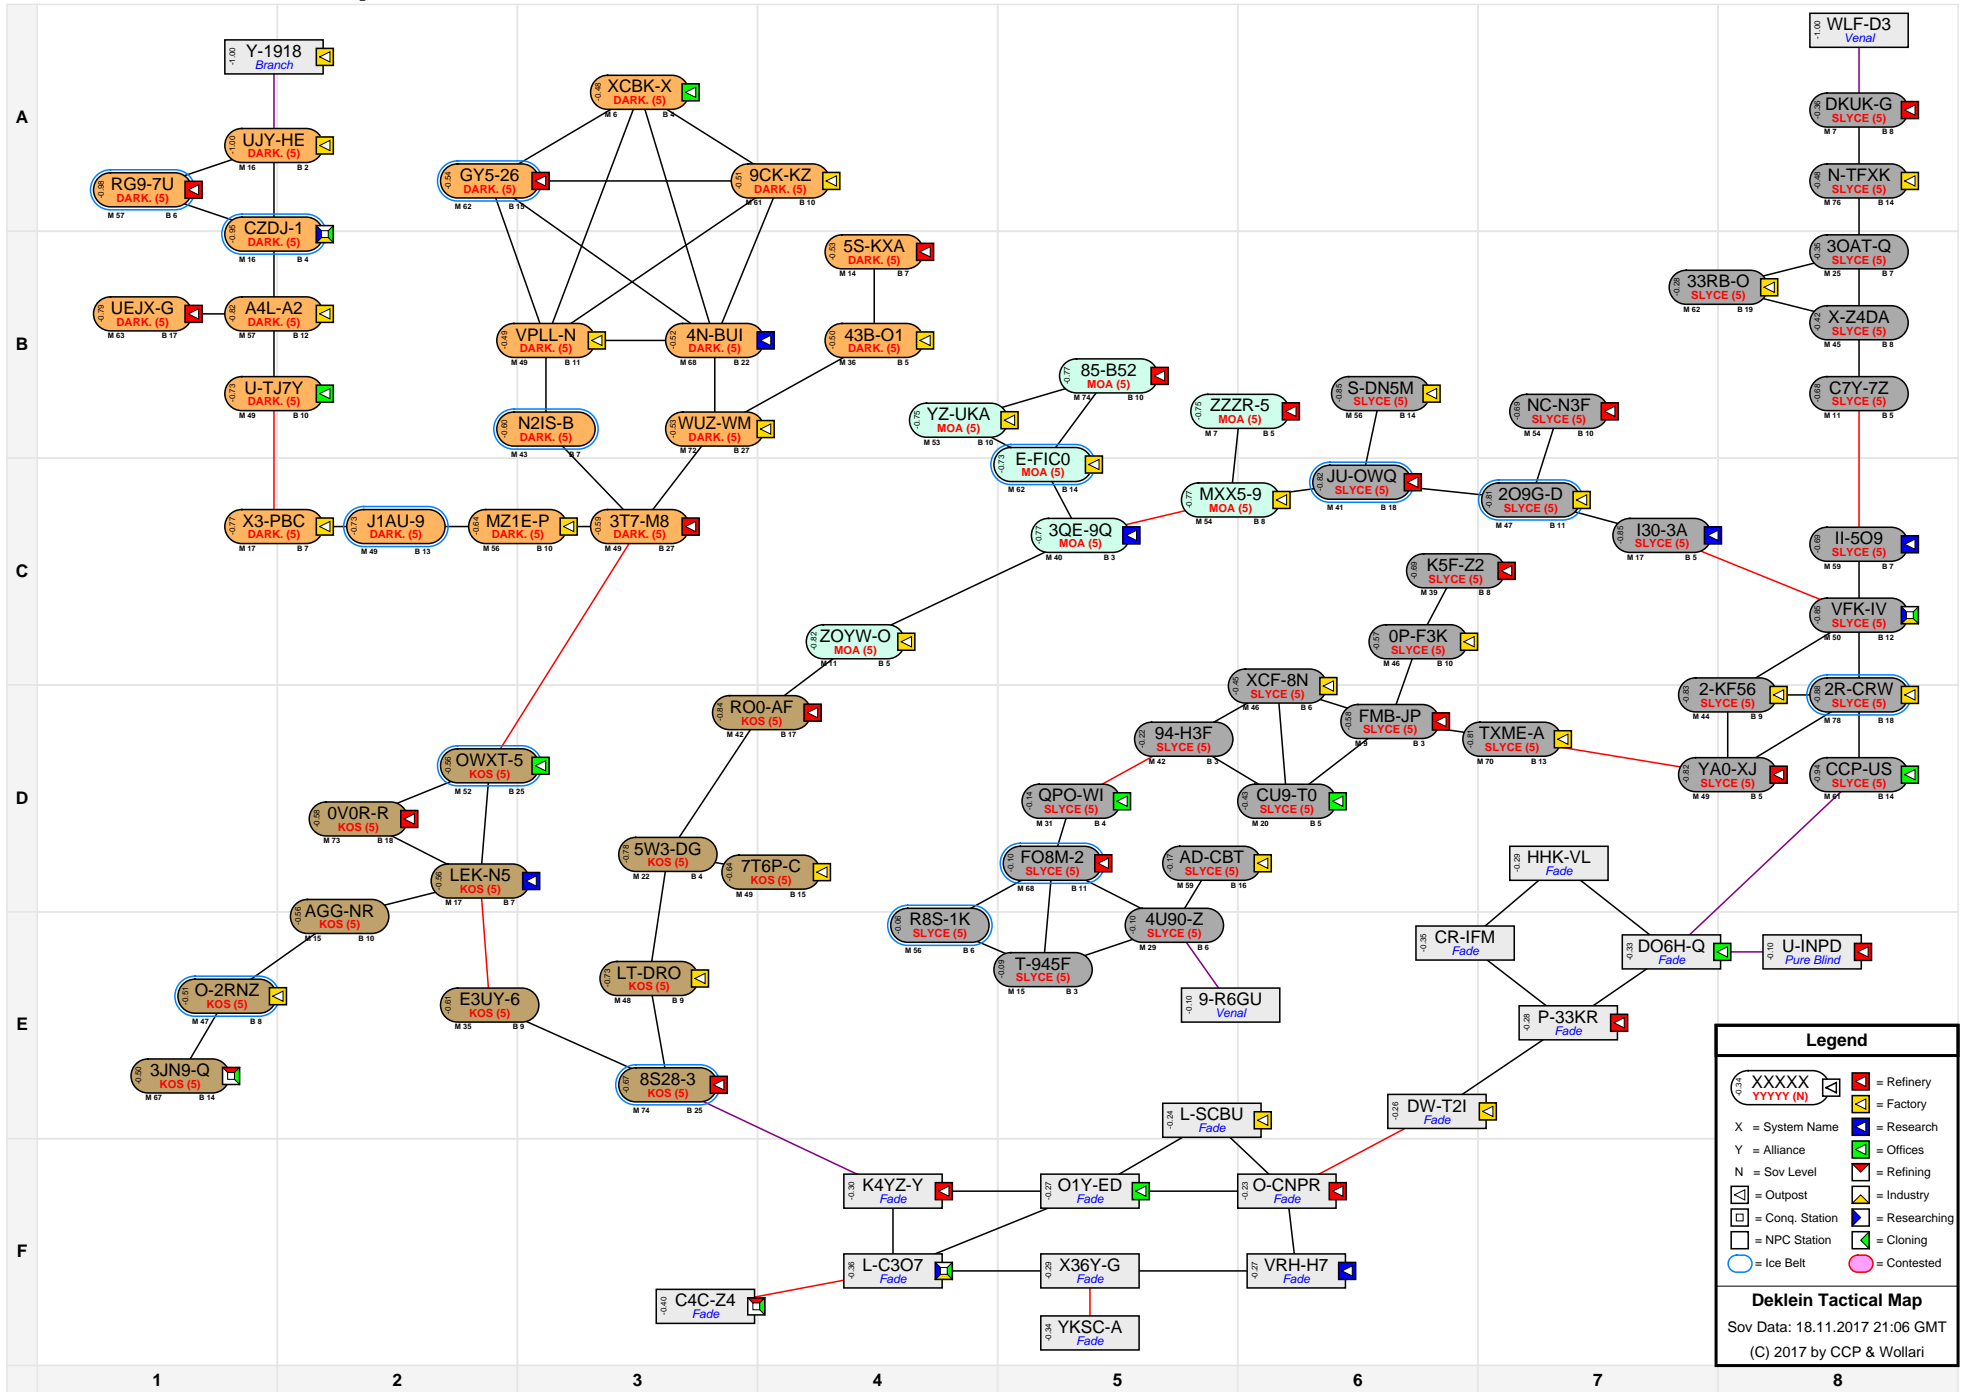

# Deklein Tactical Map

**Legend**

- XXXXX (YYYY (N)) = Refinery
- X = System Name
- Y = Alliance
- N = Sov Level
- [Icon] = Outpost
- [Icon] = Conq. Station
- [Icon] = NPC Station
- [Icon] = Researching
- [Icon] = Cloning
- [Icon] = Contested
- [Icon] = Factory
- [Icon] = Research
- [Icon] = Offices
- [Icon] = Refining
- [Icon] = Industry

**Deklein Tactical Map**  
 Sov Data: 18.11.2017 21:06 GMT  
 (C) 2017 by CCP & Wollari