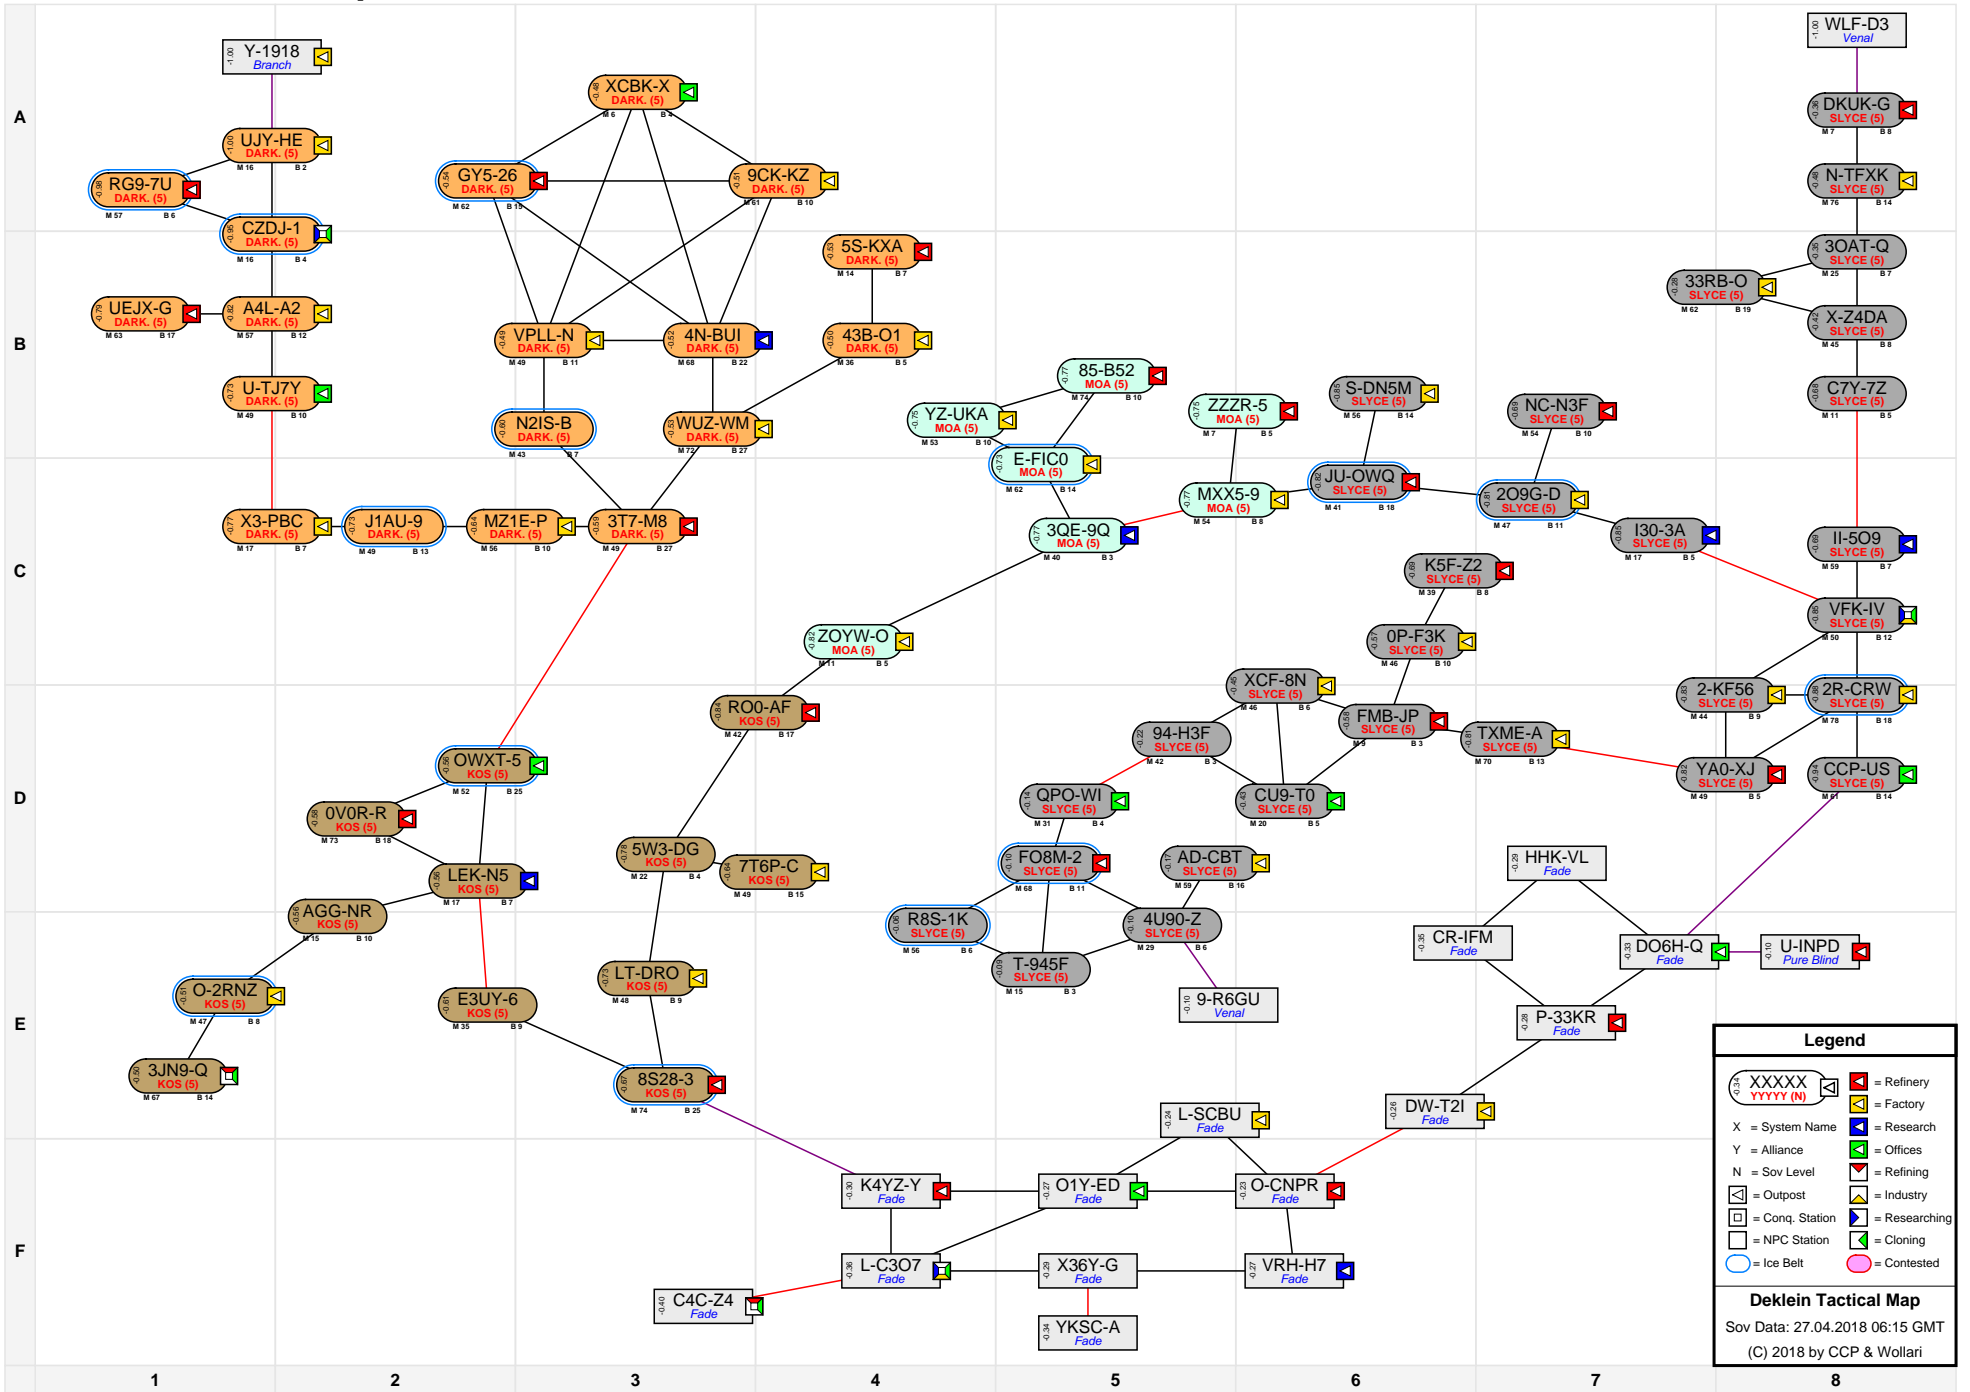

Deklein Tactical Map

Legend

- XXXXX YYYYY (N) = Refinery
- X = System Name
- Y = Alliance
- N = Sov Level
- [Icon] = Outpost
- [Icon] = Conq. Station
- [Icon] = NPC Station
- [Icon] = Cloning
- [Icon] = Contested

Deklein Tactical Map
 Sov Data: 27.04.2018 06:15 GMT
 (C) 2018 by CCP & Wollari