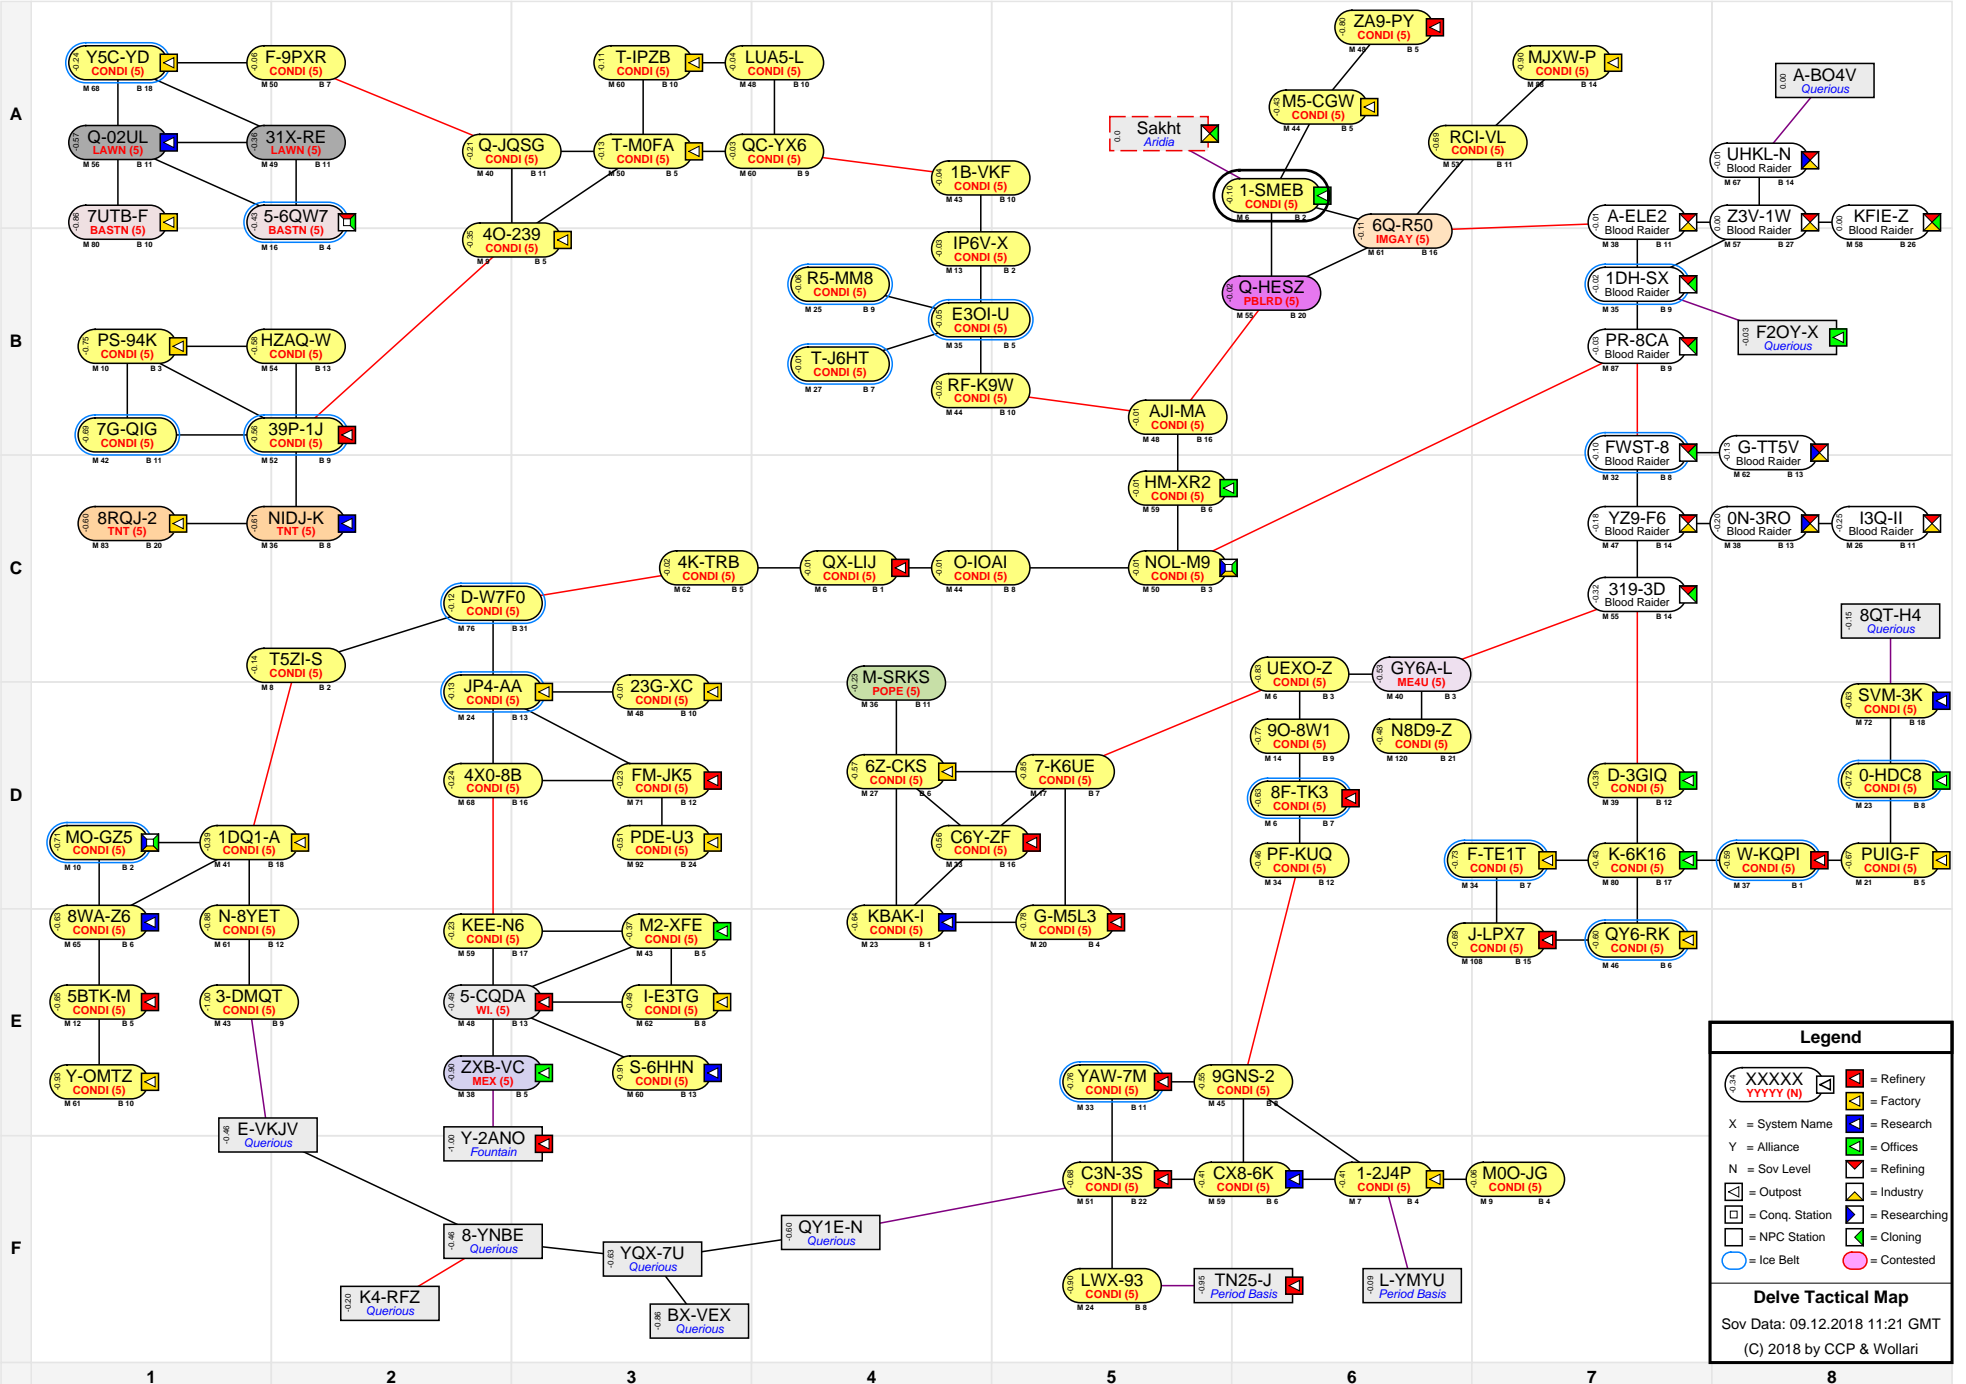

# Delve Tactical Map

**Legend**

- XXXXXX (with icon) = Refinery
- YYYYY (N) (with icon) = Factory
- X = System Name
- Y = Alliance
- N = Sov Level
- [Icon] = Outpost
- [Icon] = Conq. Station
- [Icon] = NPC Station
- [Icon] = Researching
- [Icon] = Cloning
- [Icon] = Contested

**Delve Tactical Map**  
 Sov Data: 09.12.2018 11:21 GMT  
 (C) 2018 by CCP & Wollari