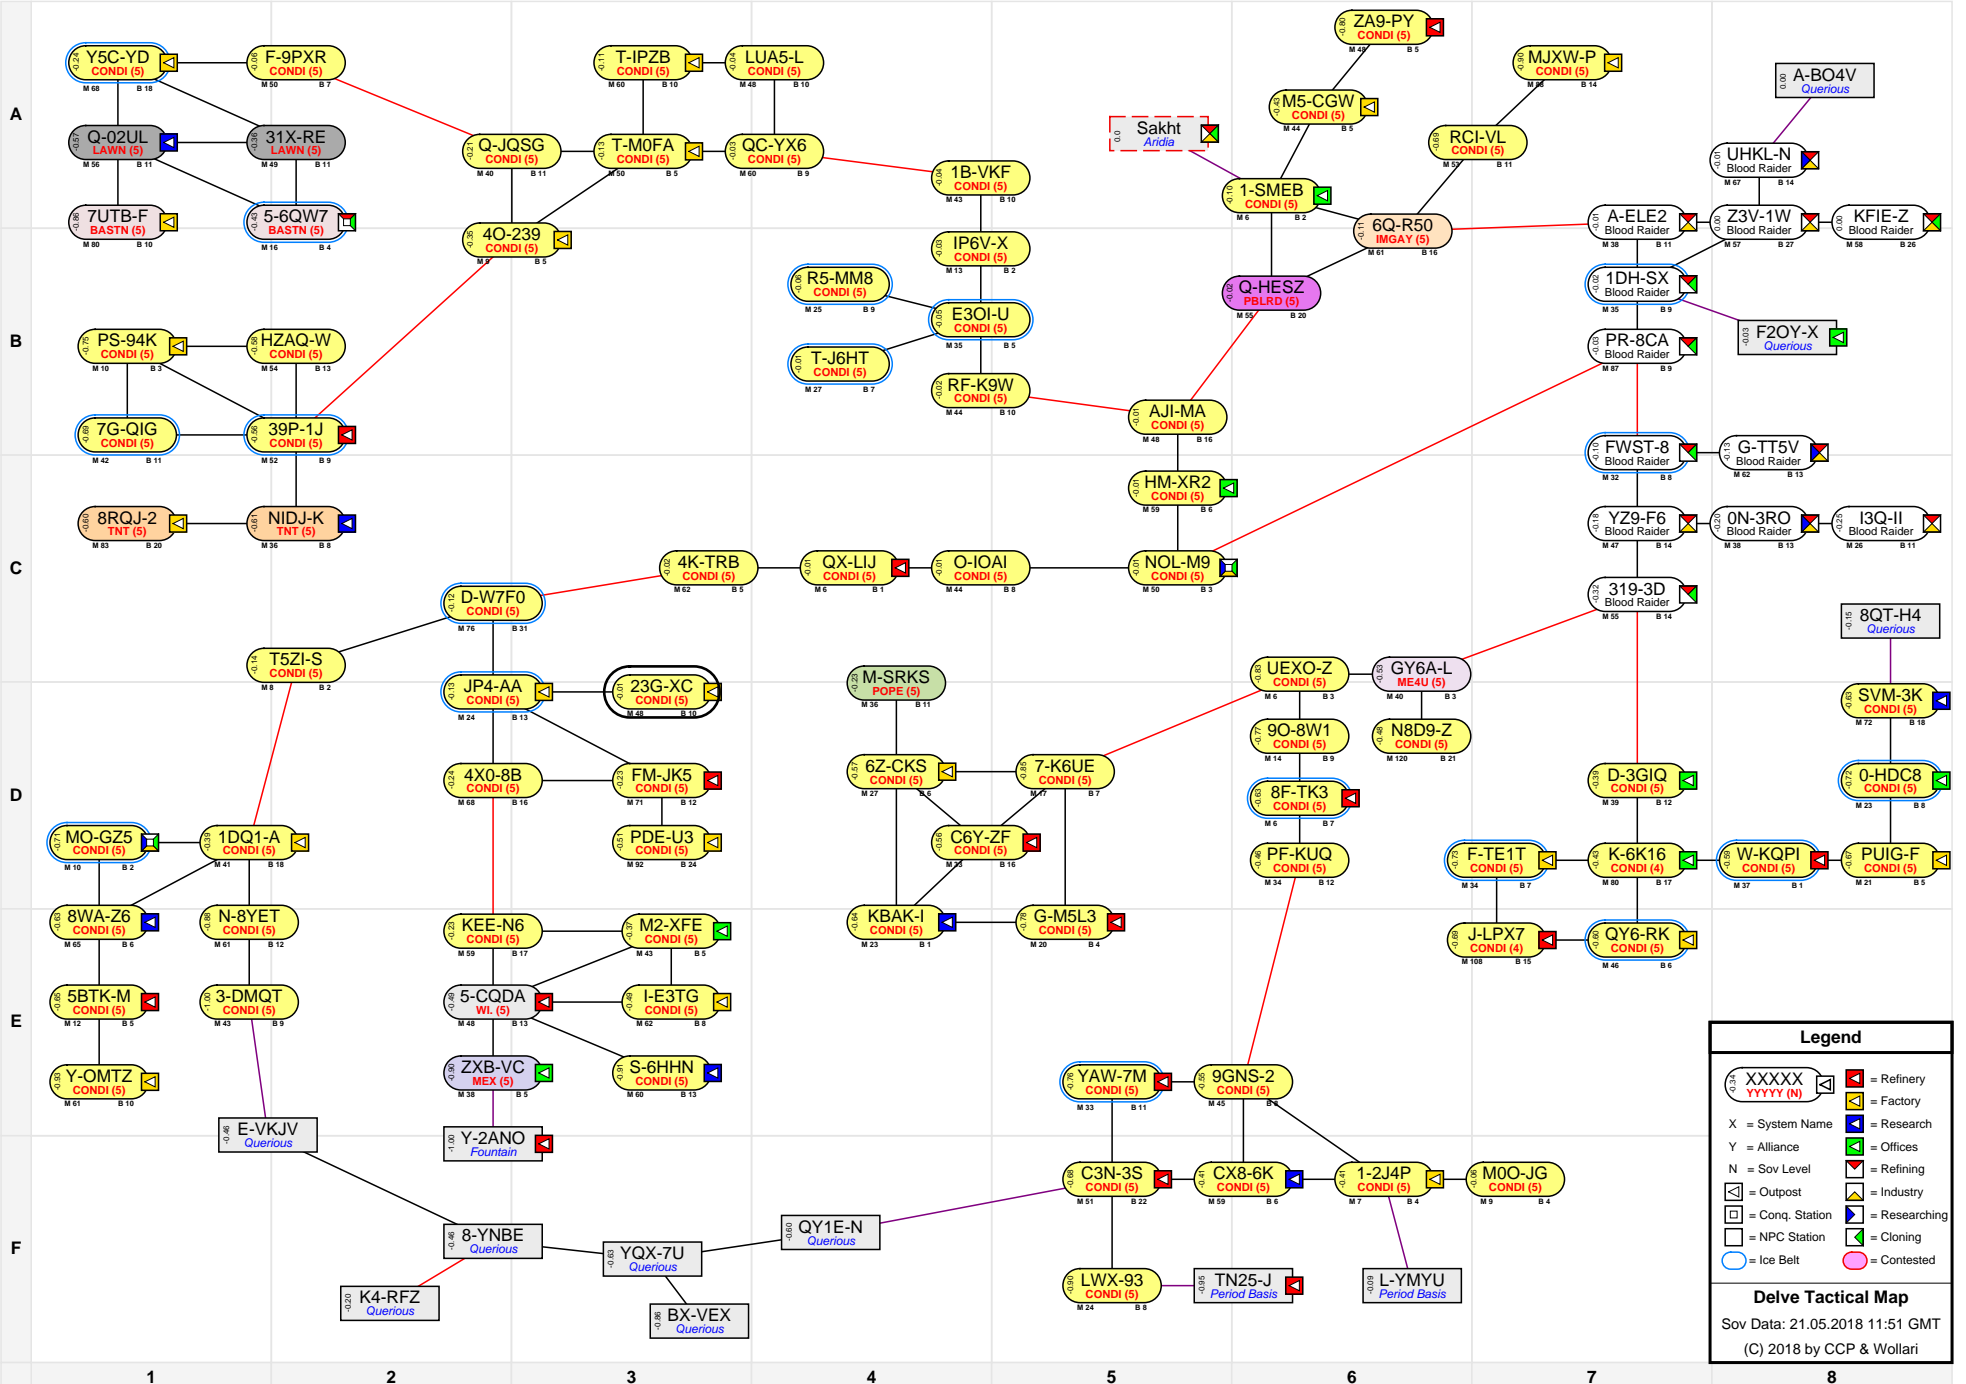

Delve Tactical Map

Legend

- XXXXXX (with icons) = Refinery
- YYYYY (N) (with icon) = Factory
- X = System Name
- Y = Alliance
- N = Sov Level
- [Icon] = Outpost
- [Icon] = Conq. Station
- [Icon] = NPC Station
- [Icon] = Researching
- [Icon] = Cloning
- [Icon] = Contested

Delve Tactical Map
 Sov Data: 21.05.2018 11:51 GMT
 (C) 2018 by CCP & Wollari