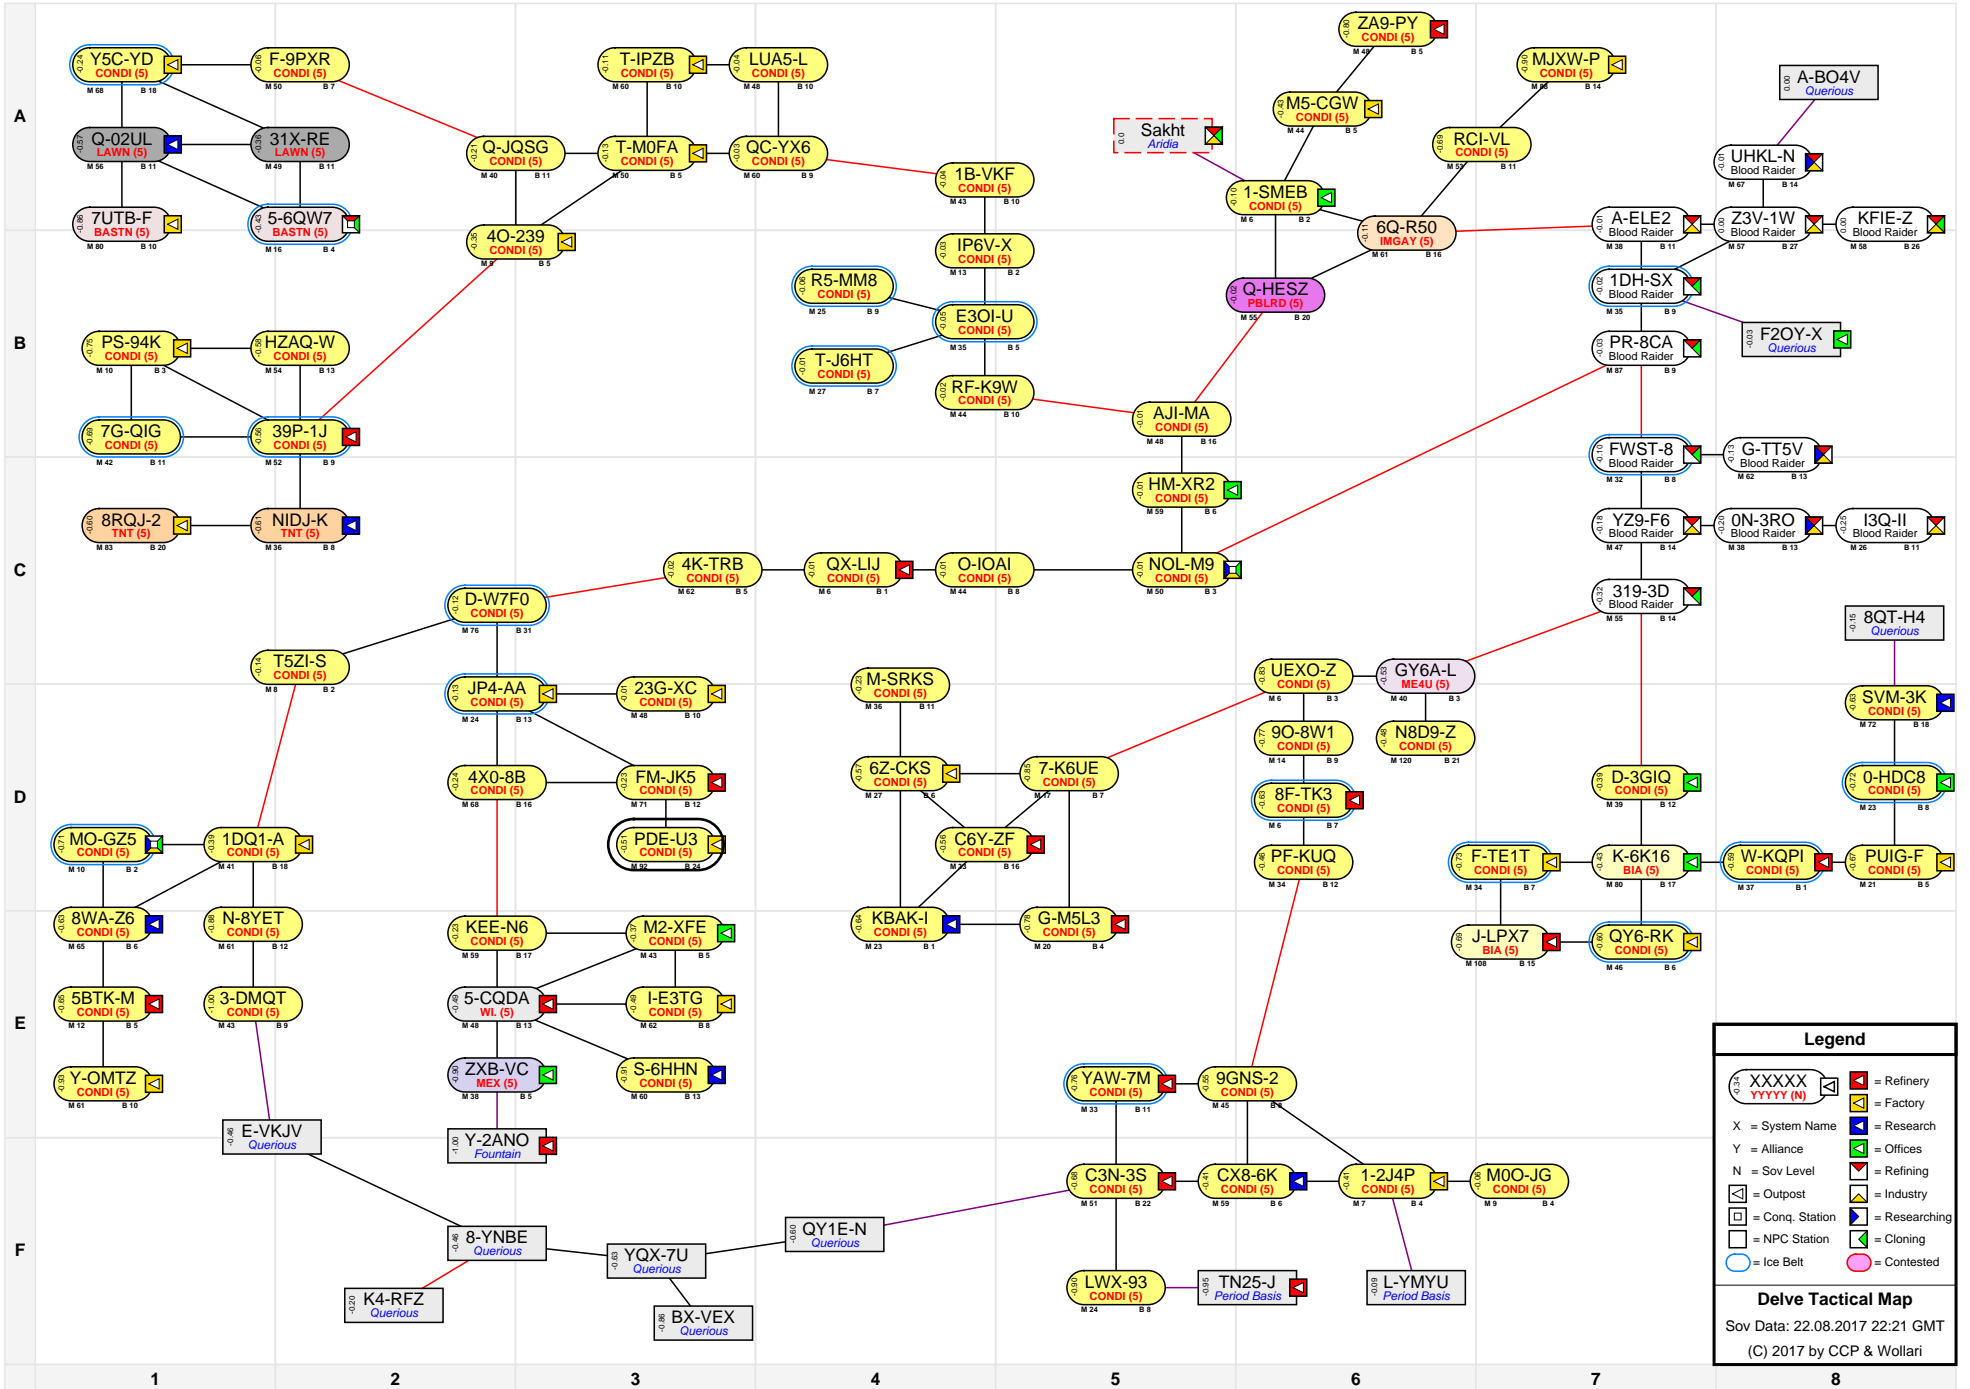

# Delve Tactical Map

**Legend**

- XXXXXX (Red square) = Refinery
- YYYYY (Blue triangle) = Factory
- X (Green square) = Research
- Y (Green circle) = Offices
- N (Red triangle) = Refining
- (Blue square) = Outpost
- (Blue circle) = Industry
- (Blue circle) = Conq. Station
- (White square) = NPC Station
- (Green circle) = Cloning
- (Pink circle) = Contested

**Delve Tactical Map**  
 Sov Data: 22.08.2017 22:21 GMT  
 (C) 2017 by CCP & Wollari