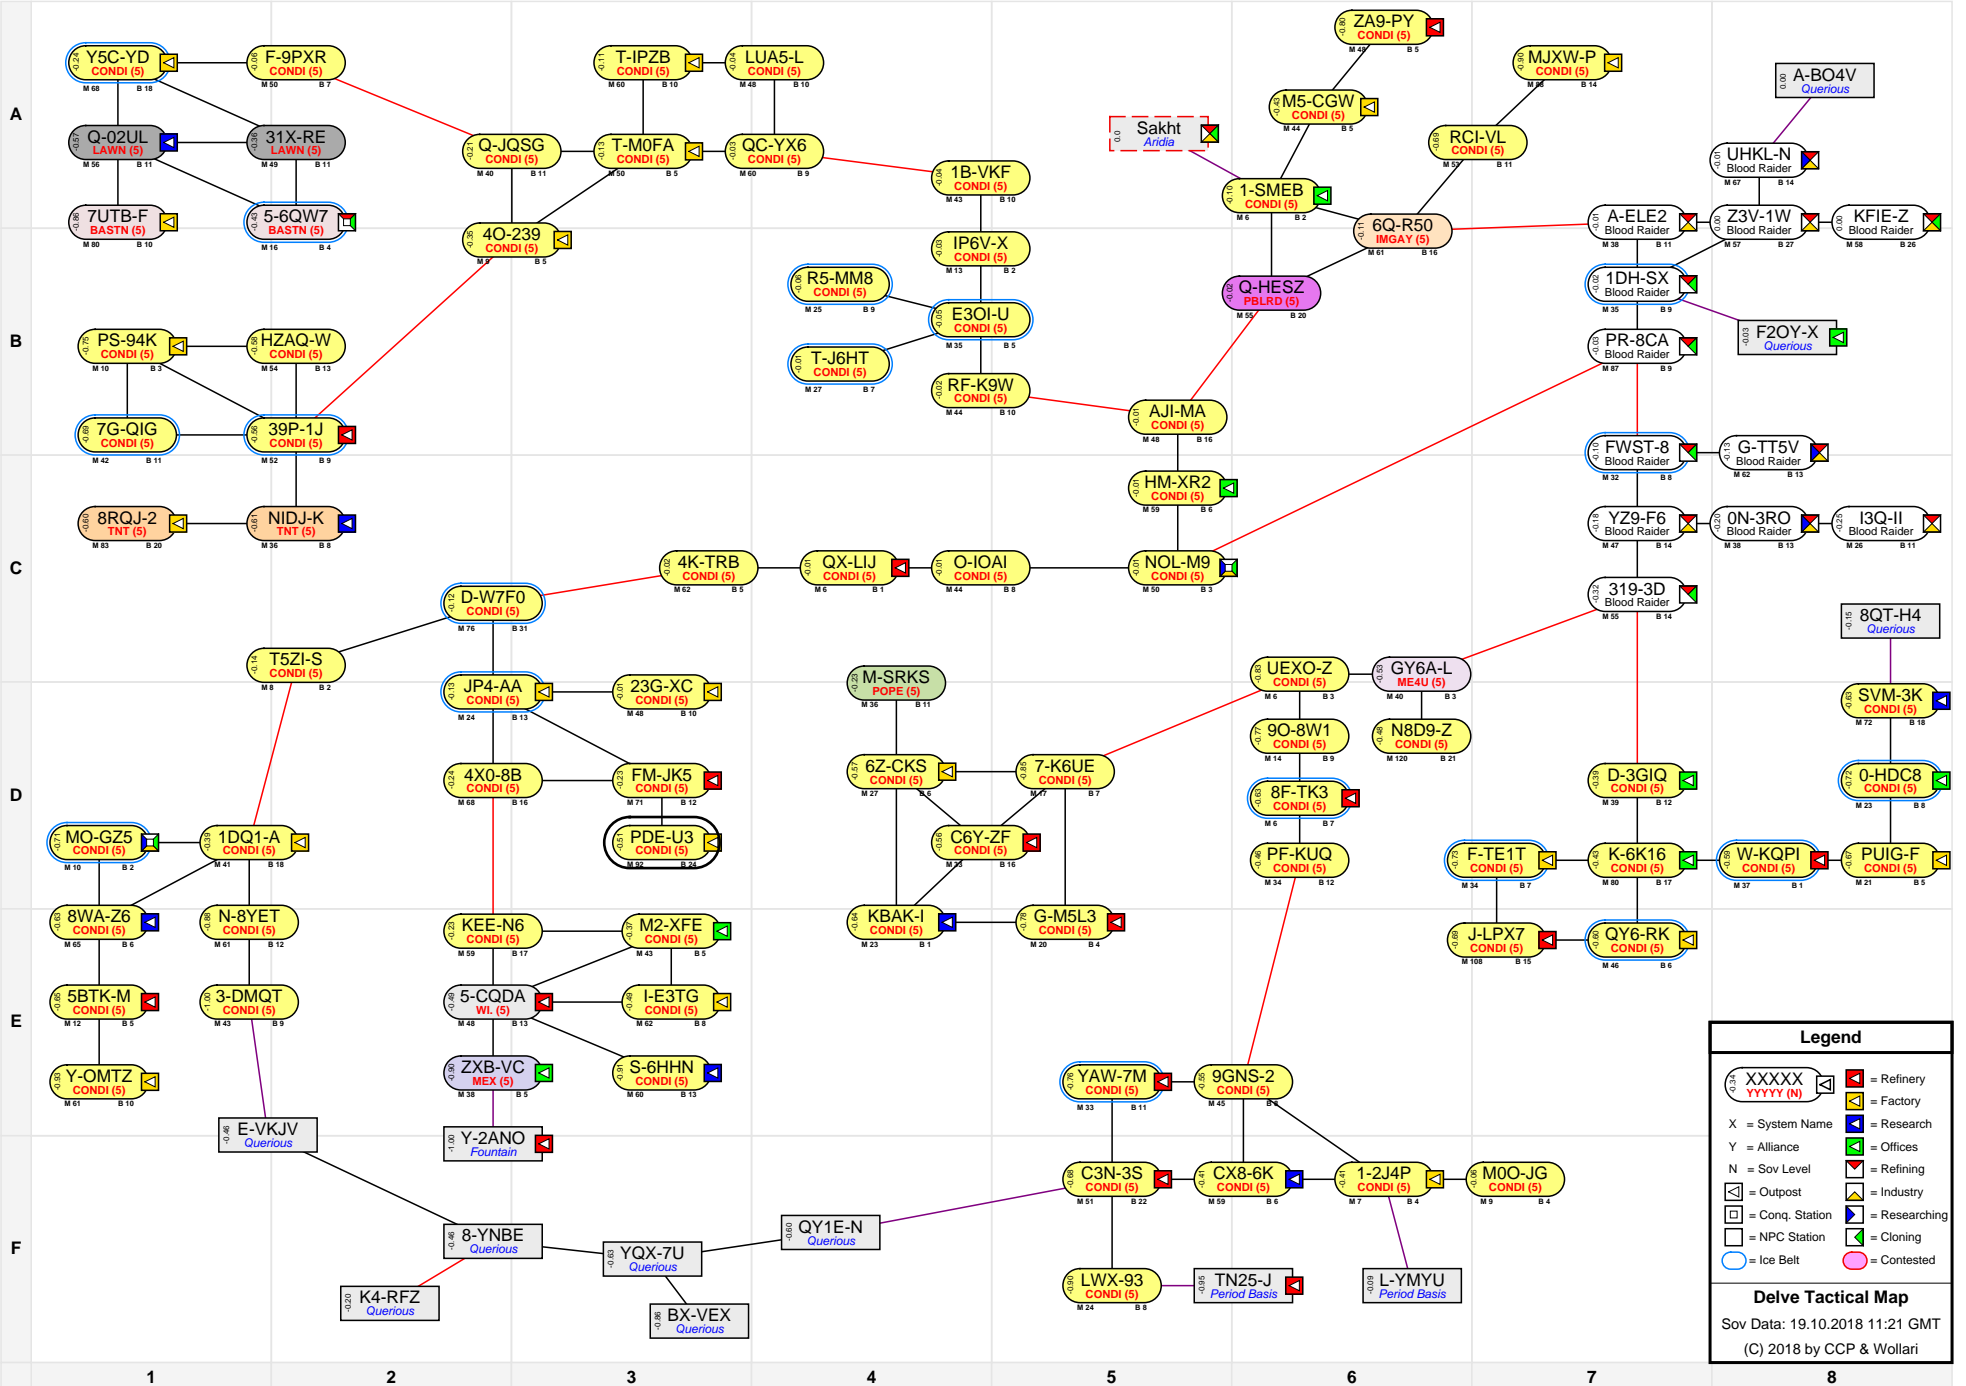

Delve Tactical Map

Legend

- XXXXXX YYYY (N) = Refinery
- XXXXXX YYYY (N) = Factory
- X = System Name
- Y = Alliance
- N = Sov Level
- [Red Square] = Refining
- [Blue Square with O] = Outpost
- [Blue Square with I] = Industry
- [Blue Square with C] = Conq. Station
- [White Square with N] = NPC Station
- [Green Square] = Cloning
- [Blue Circle] = Ice Belt
- [Pink Circle] = Contested

Delve Tactical Map
 Sov Data: 19.10.2018 11:21 GMT
 (C) 2018 by CCP & Wollari