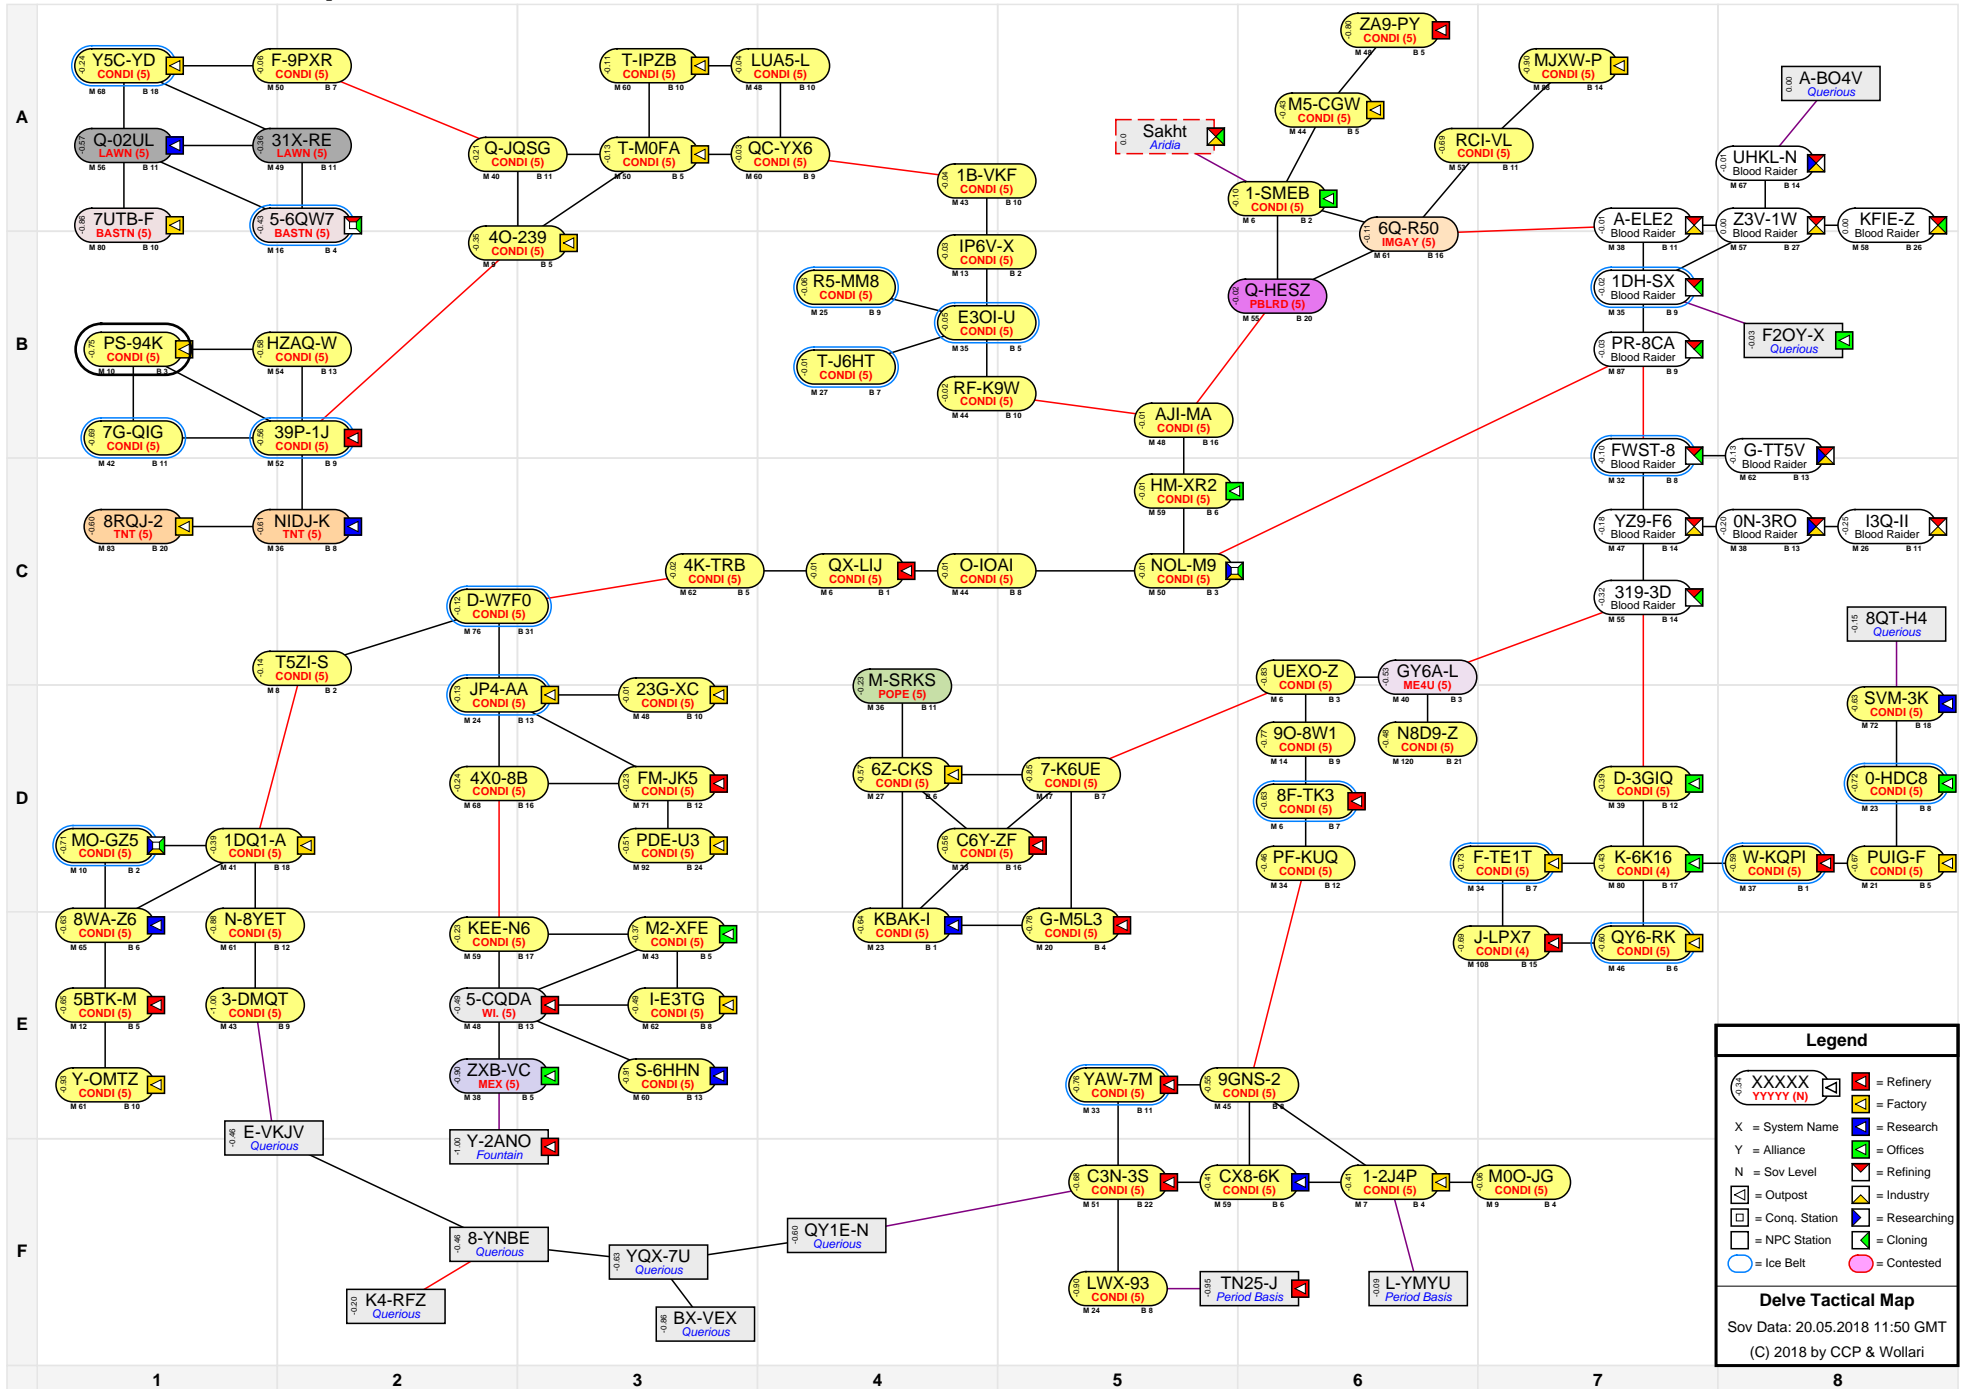

Delve Tactical Map

Legend

- XXXXXX (with icon) = Refinery
- YYYYY (N) (with icon) = Factory
- X = System Name
- Y = Alliance
- N = Sov Level
- (with icon) = Outpost
- (with icon) = Conq. Station
- (with icon) = NPC Station
- (with icon) = Researching
- (with icon) = Offices
- (with icon) = Refining
- (with icon) = Industry
- (with icon) = Cloning
- (with icon) = Contested

Delve Tactical Map
Sov Data: 20.05.2018 11:50 GMT
(C) 2018 by CCP & Wollari