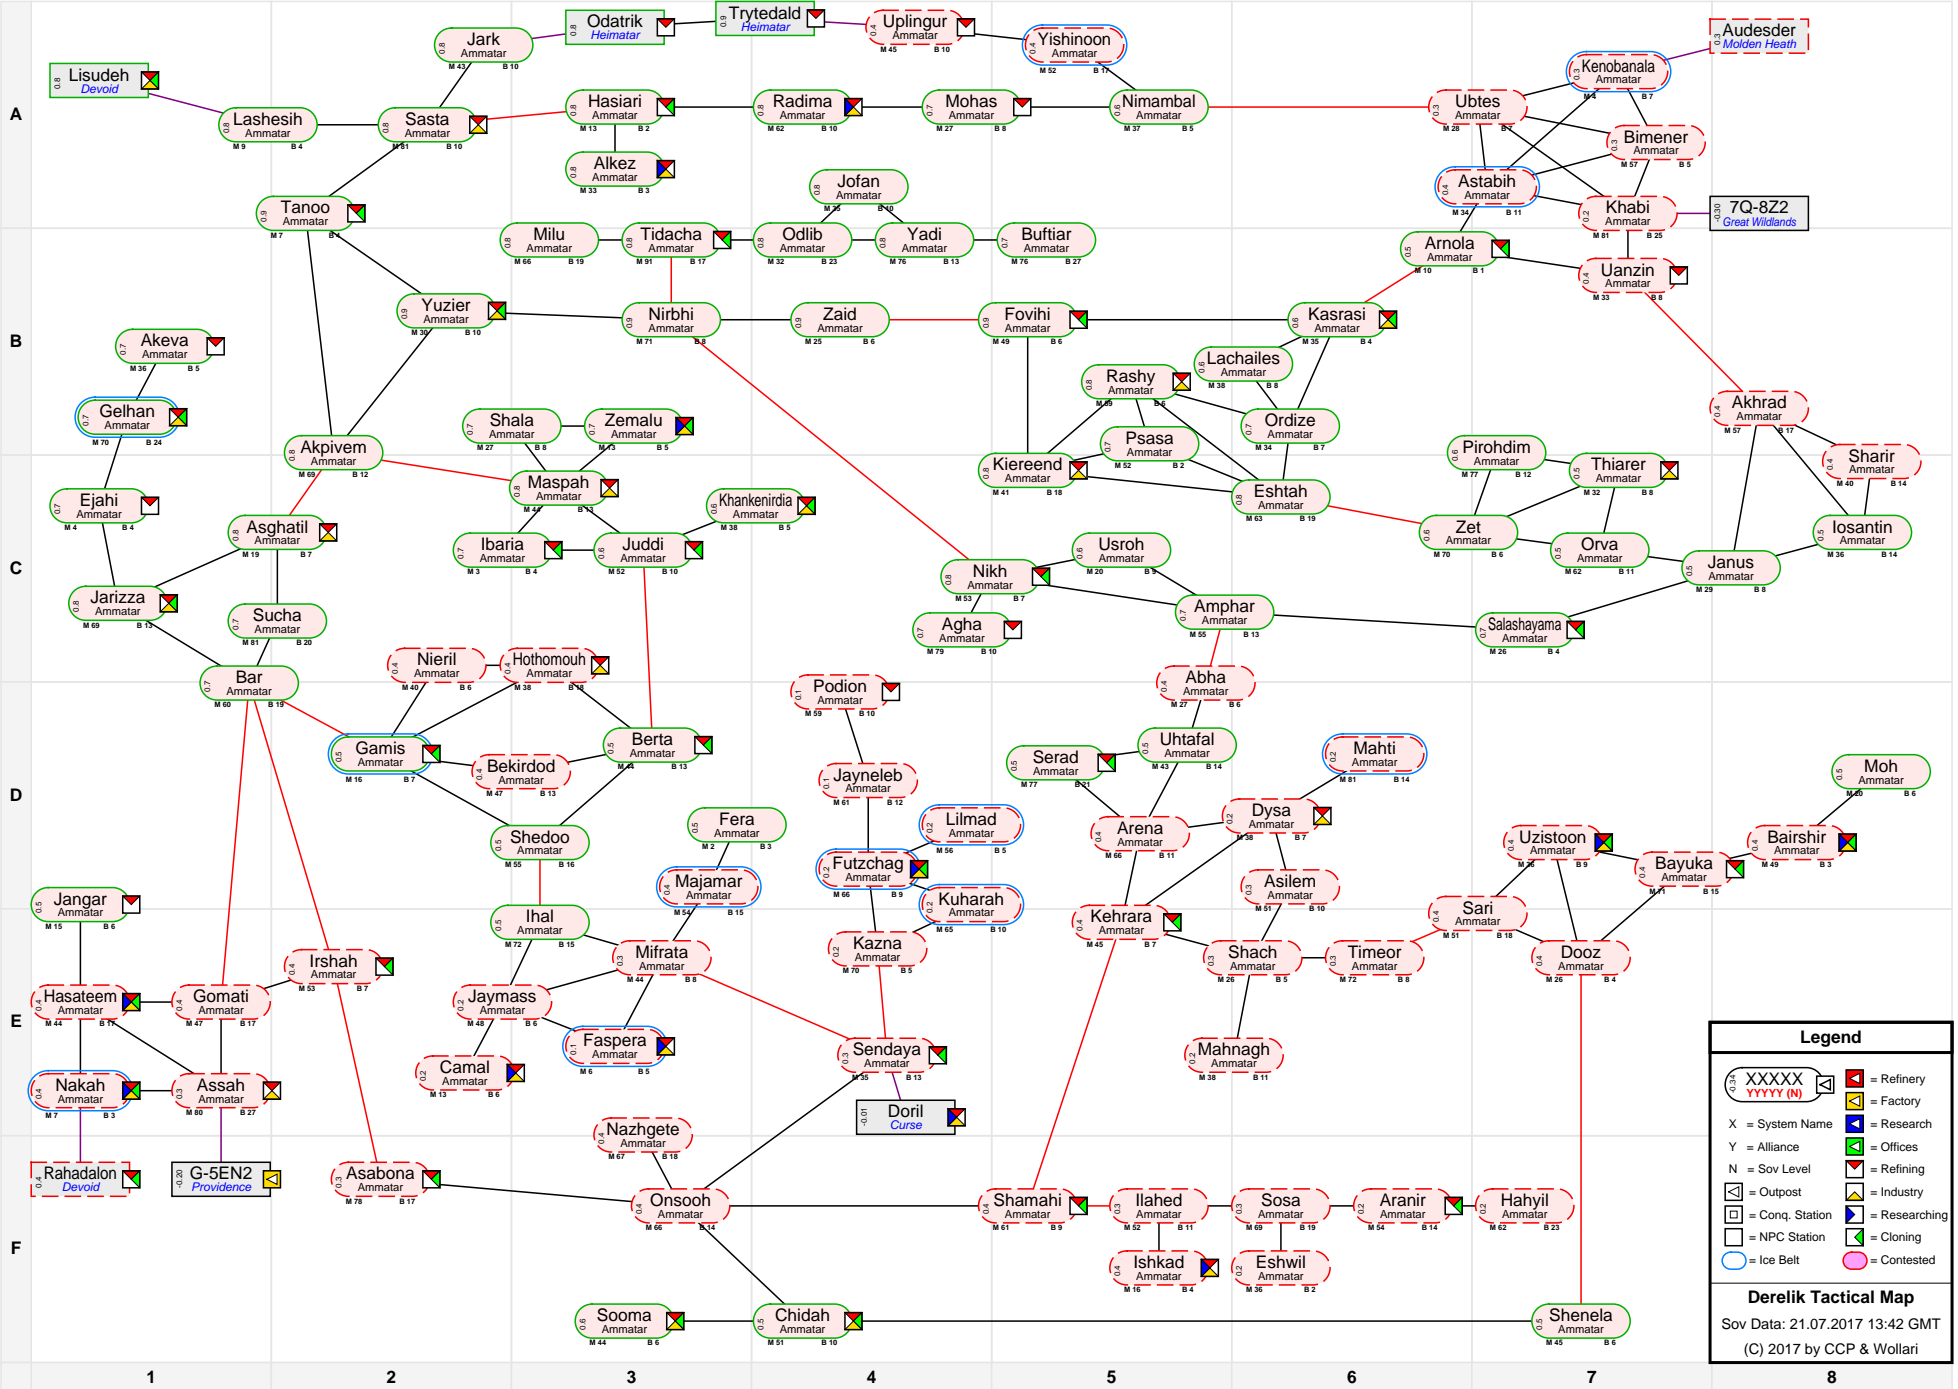

Derelik Tactical Map

Legend

- XXXXX YYYYY (N) [Symbol] = Refinery
- X [Symbol] = System Name
- Y [Symbol] = Alliance
- N [Symbol] = Sov Level
- [Symbol] = Outpost
- [Symbol] = Conq. Station
- [Symbol] = NPC Station
- [Symbol] = Cloning
- [Symbol] = Ice Belt
- [Symbol] = Contested

Derelik Tactical Map
 Sov Data: 21.07.2017 13:42 GMT
 (C) 2017 by CCP & Wollari