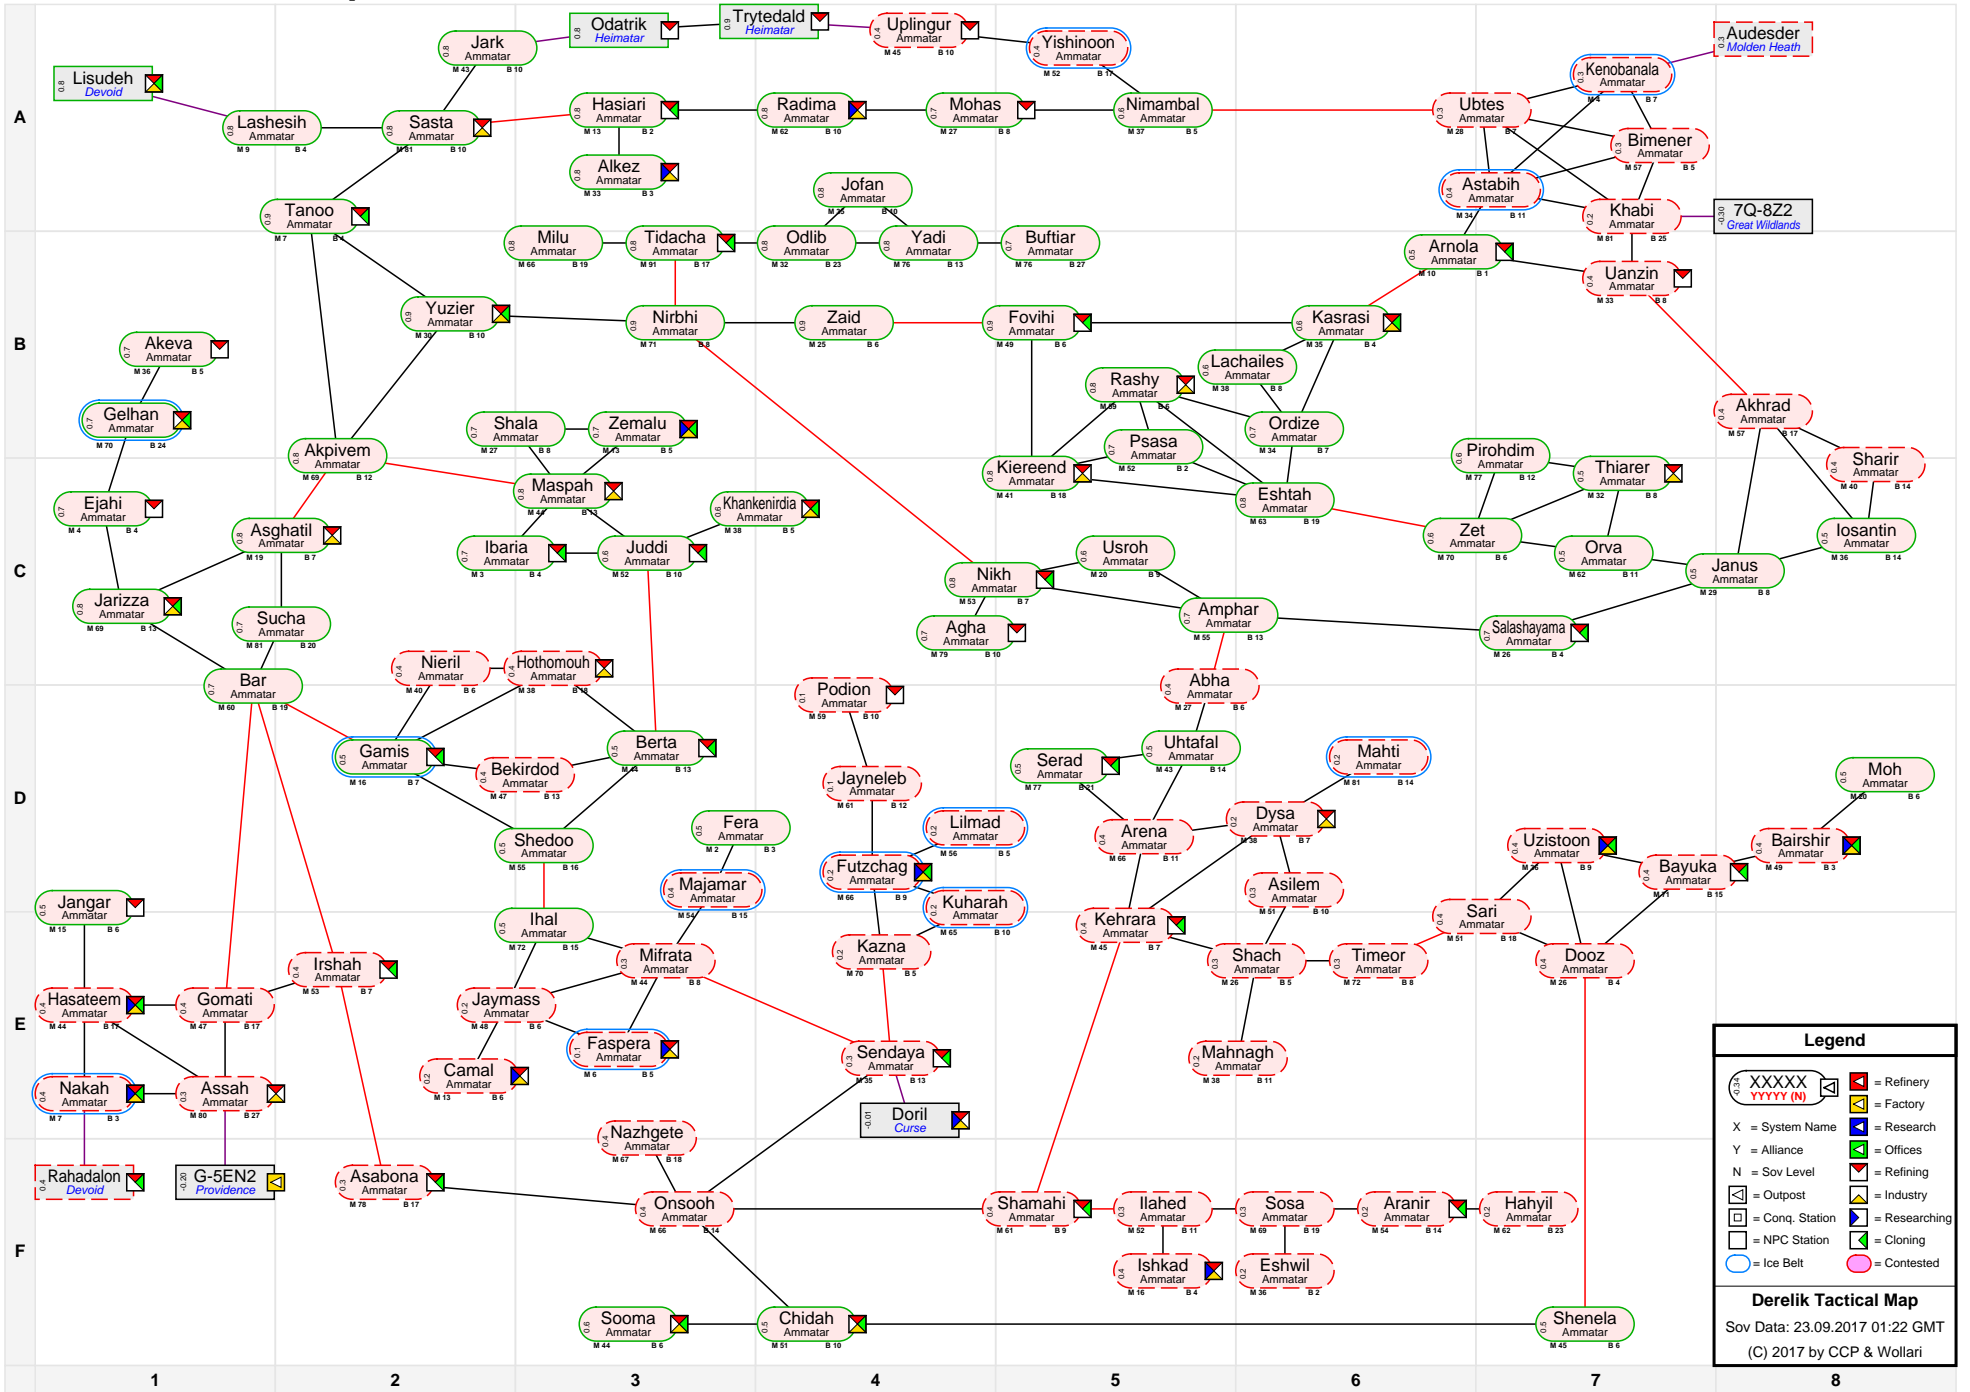

# Derelik Tactical Map

Legend	
	= Refinery
	= Factory
	= Research
	= Offices
	= Sov Level
	= Refining
	= Outpost
	= Conq. Station
	= Researching
	= NPC Station
	= Cloning
	= Ice Belt
	= Contested
<b>Derelik Tactical Map</b>	
Sov Data: 23.09.2017 01:22 GMT	
(C) 2017 by CCP & Wollari	