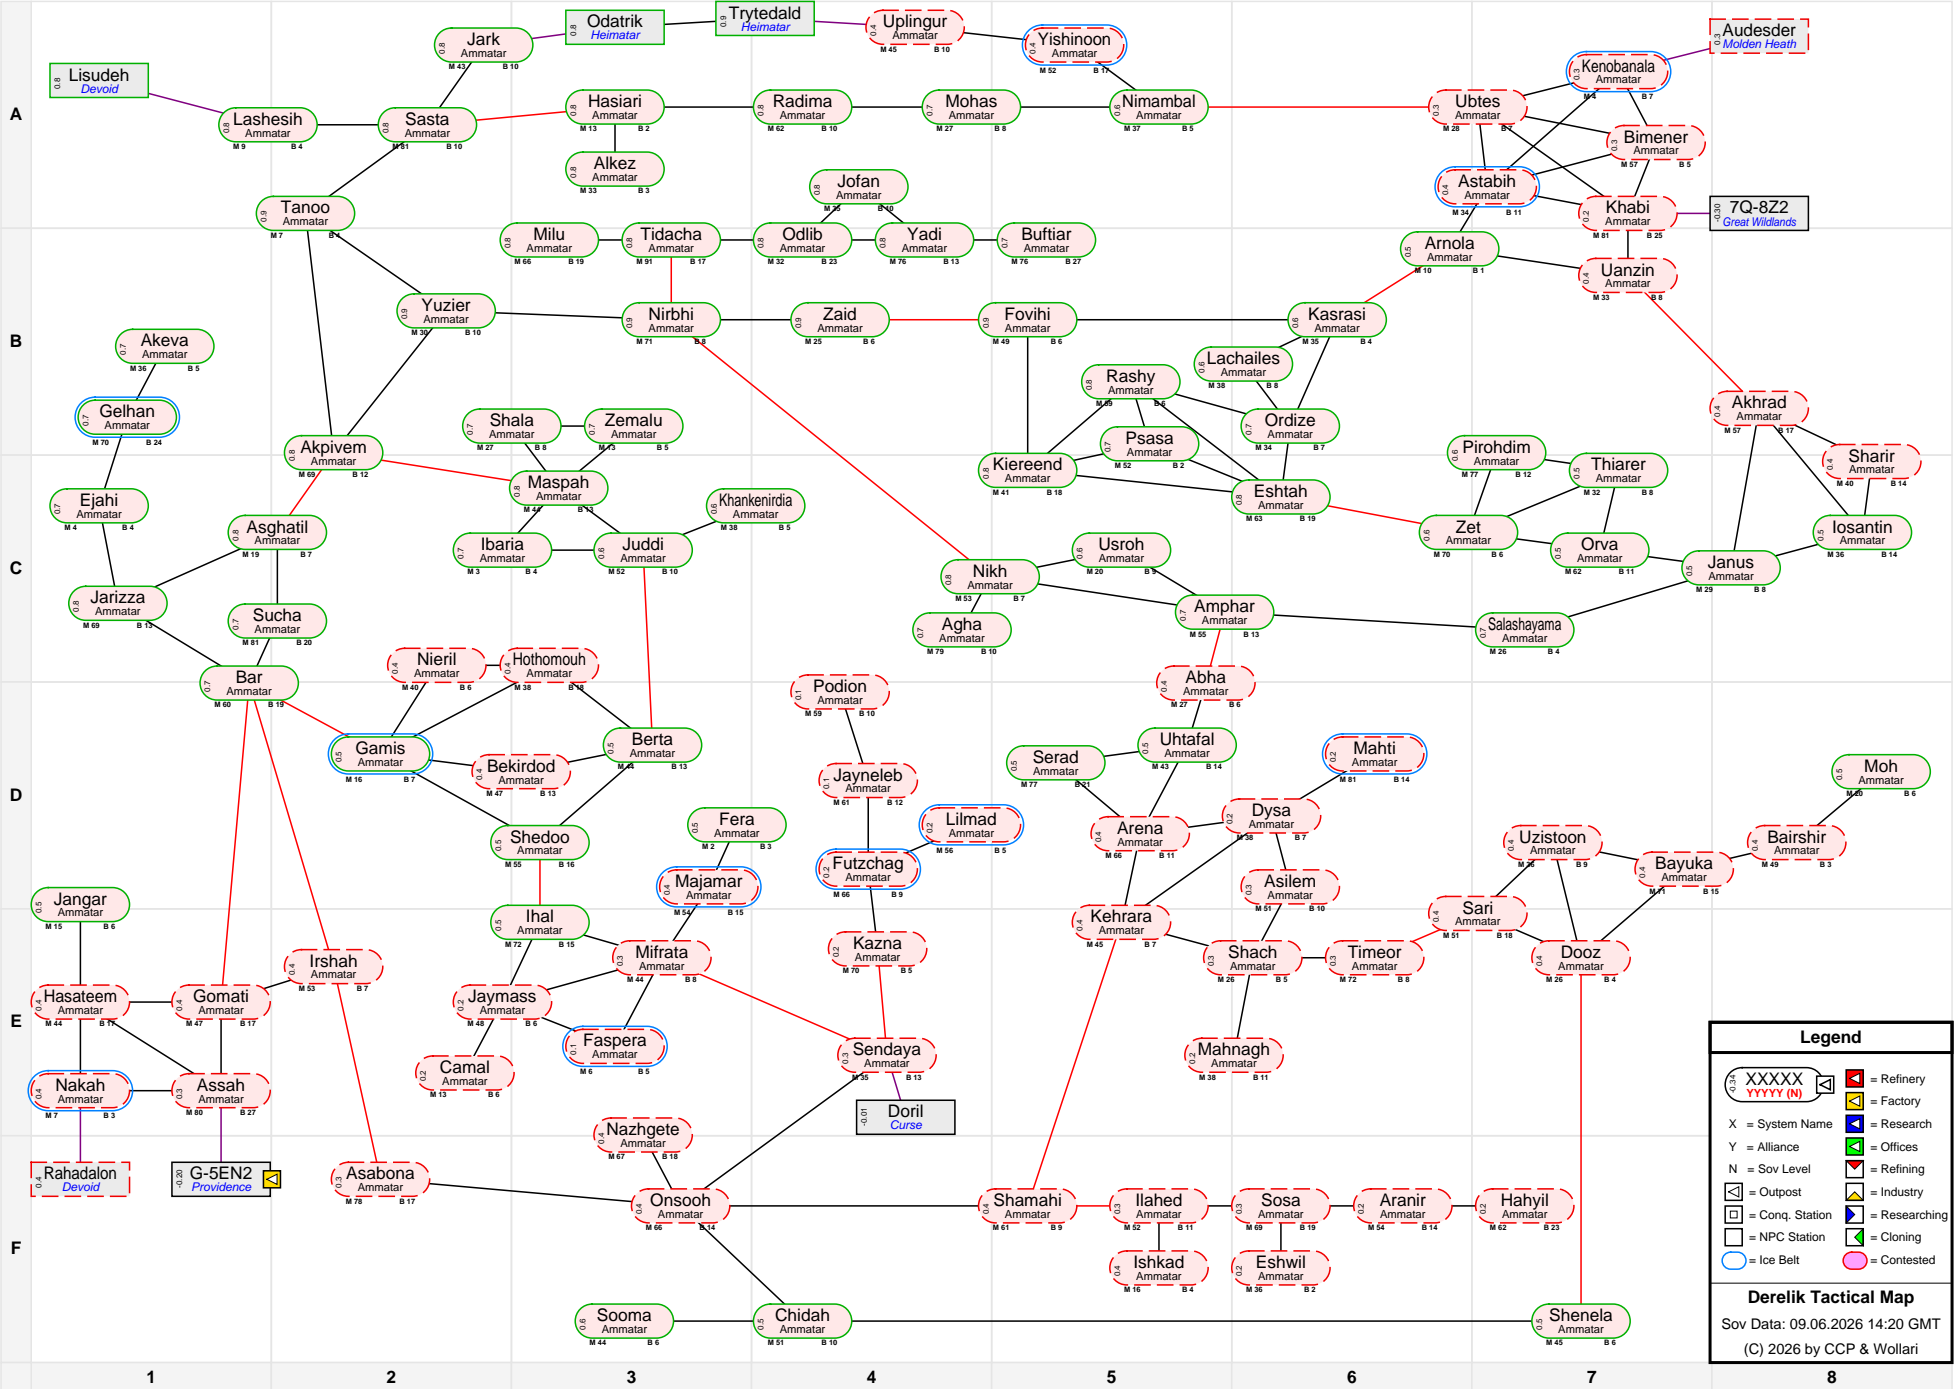

Derelik Tactical Map

Legend

- XXXXXX YYYYY (N) = Refinery
- X = System Name
- Y = Alliance
- N = Sov Level
- [Icon] = Outpost
- [Icon] = Conq. Station
- [Icon] = NPC Station
- [Icon] = Research
- [Icon] = Offices
- [Icon] = Refining
- [Icon] = Industry
- [Icon] = Researching
- [Icon] = Cloning
- [Icon] = Contested

Derelik Tactical Map
 Sov Data: 09.06.2026 14:20 GMT
 (C) 2026 by CCP & Wollari