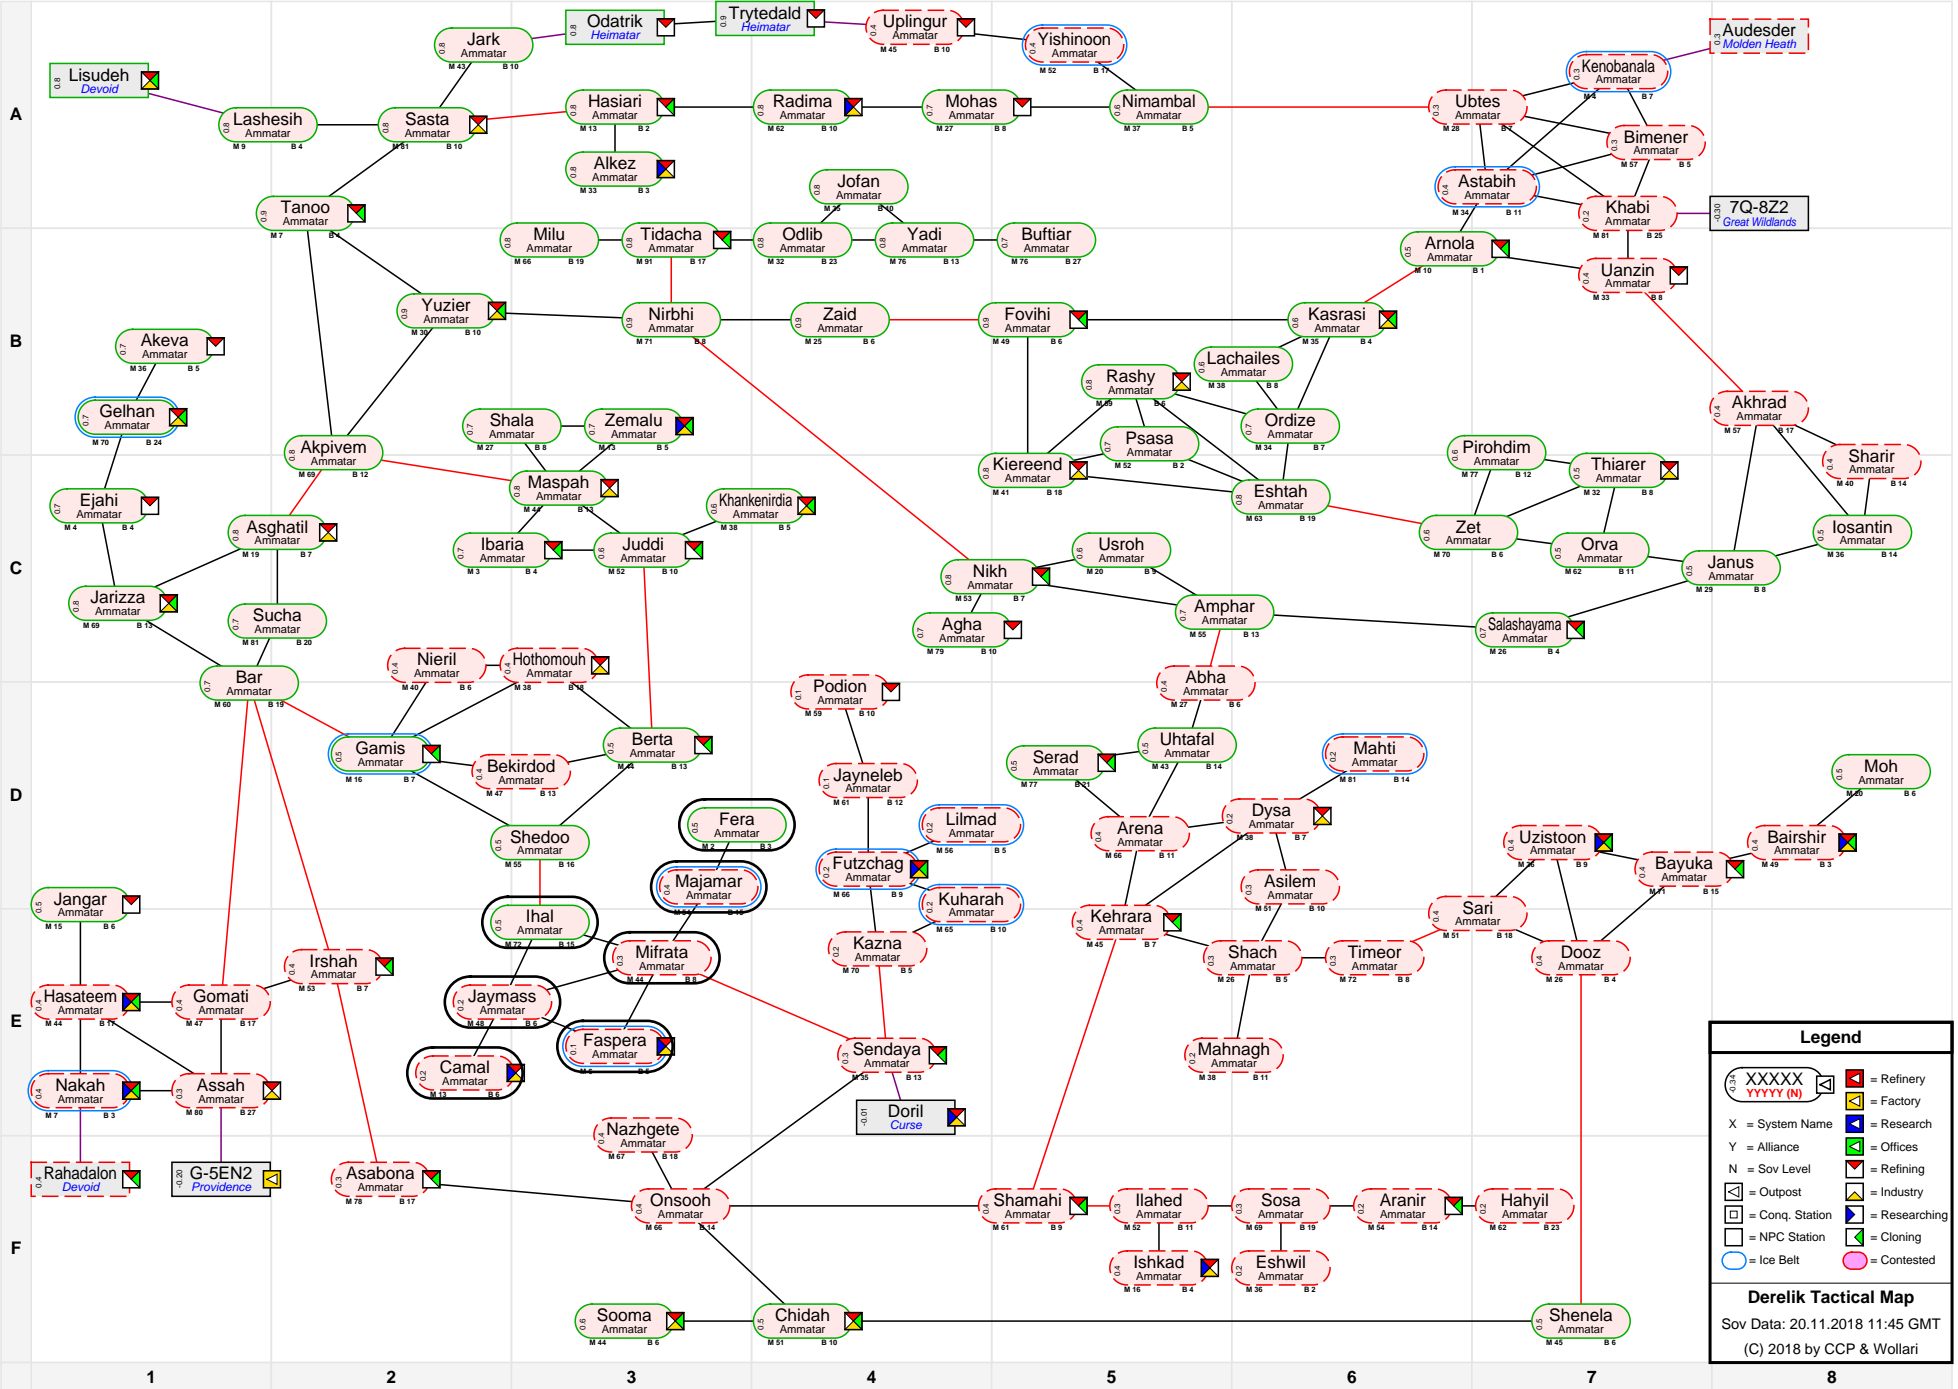

Derelik Tactical Map

Legend

- XXXXX
YYYYY (N) = Refinery
- X = System Name
- Y = Alliance
- N = Sov Level
- [] = Outpost
- [] = Conq. Station
- [] = NPC Station
- [] = Cloning
- [] = Contested
- [] = Research
- [] = Offices
- [] = Refining
- [] = Industry

Derelik Tactical Map
 Sov Data: 20.11.2018 11:45 GMT
 (C) 2018 by CCP & Wollari