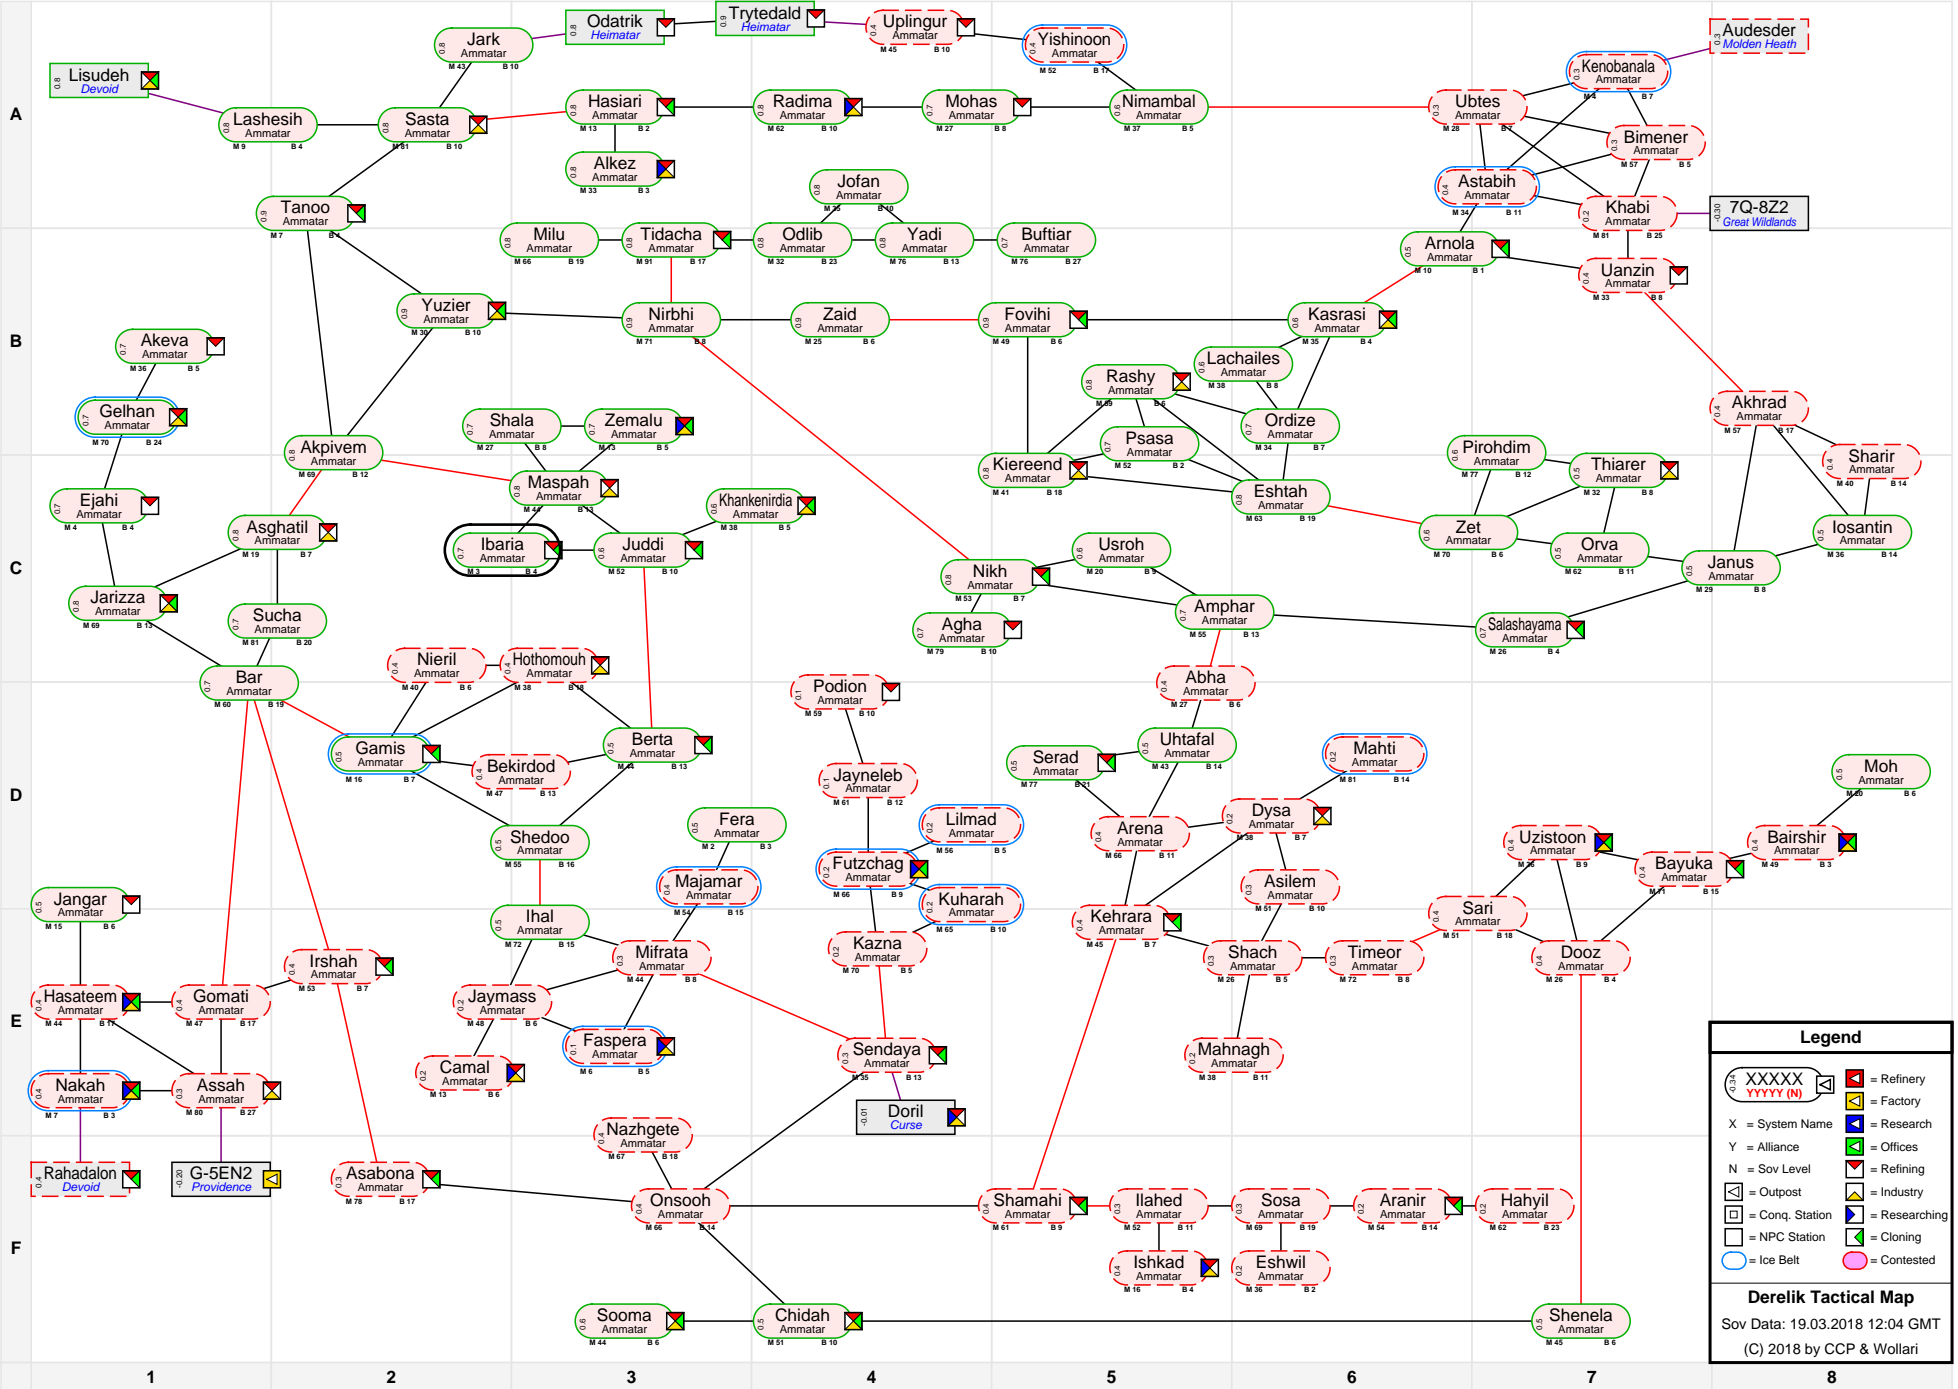

Derelik Tactical Map

Legend

- XXXXX YYYYY (N) [Icon] = Refinery
- X = System Name [Icon] = Factory
- Y = Alliance [Icon] = Research
- N = Sov Level [Icon] = Offices
- [Icon] = Refining
- [Icon] = Outpost
- [Icon] = Industry
- [Icon] = Conq. Station
- [Icon] = Researching
- [Icon] = NPC Station
- [Icon] = Cloning
- [Icon] = Ice Belt
- [Icon] = Contested

Derelik Tactical Map
 Sov Data: 19.03.2018 12:04 GMT
 (C) 2018 by CCP & Wollari