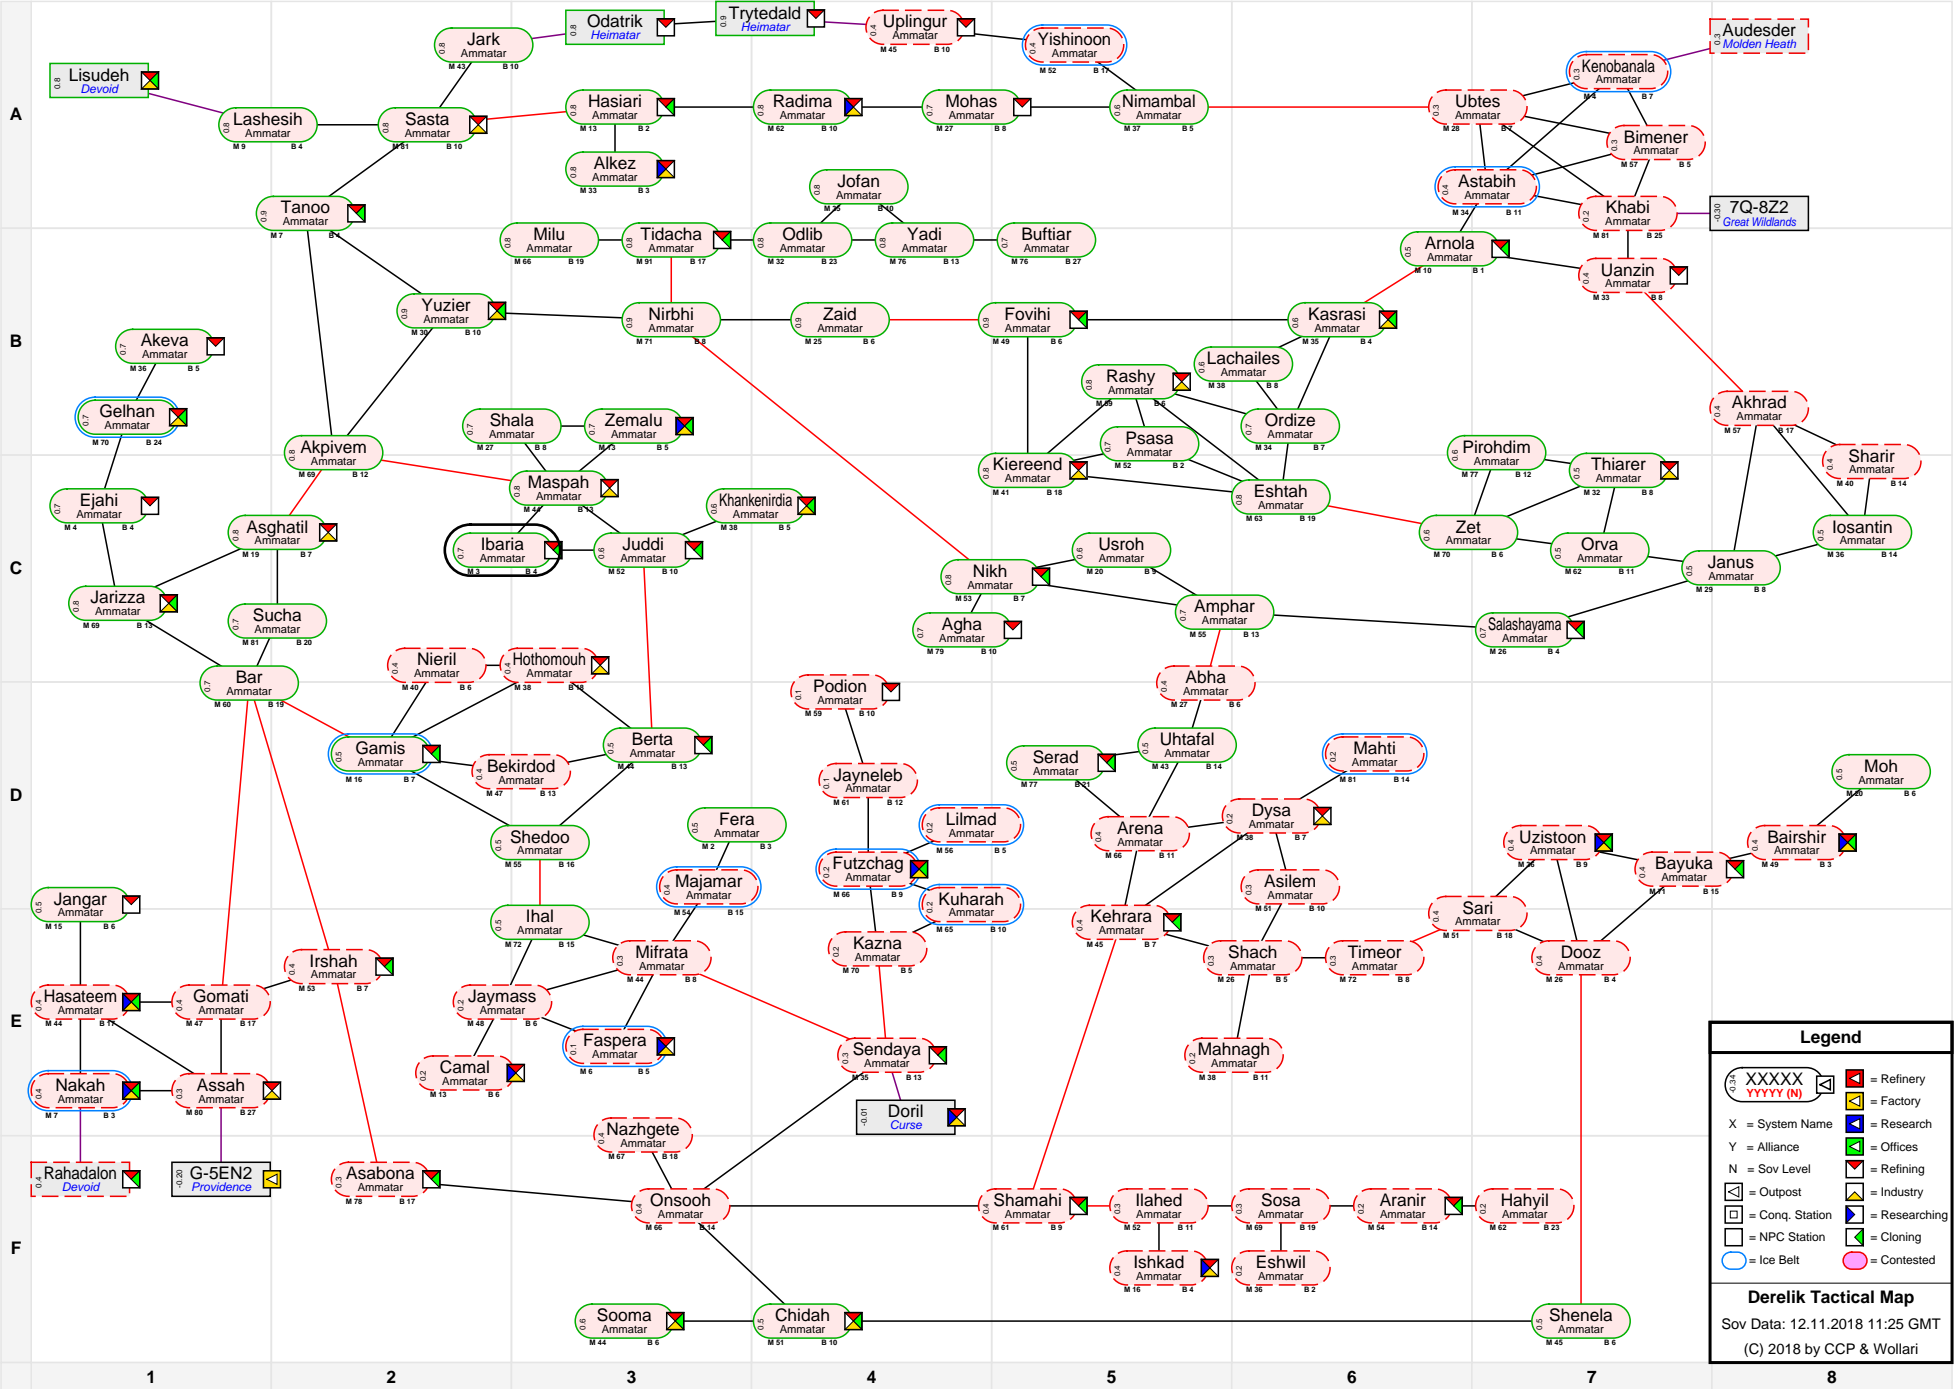

Derelik Tactical Map

Legend

- XXXXXX (with icon) = Refinery
- YYYYY (with icon) = Factory
- X = System Name
- Y = Alliance
- N = Sov Level
- [Icon] = Outpost
- [Icon] = Conq. Station
- [Icon] = NPC Station
- [Icon] = Research
- [Icon] = Offices
- [Icon] = Refining
- [Icon] = Industry
- [Icon] = Researching
- [Icon] = Cloning
- [Icon] = Ice Belt
- [Icon] = Contested

Derelik Tactical Map
 Sov Data: 12.11.2018 11:25 GMT
 (C) 2018 by CCP & Wollari