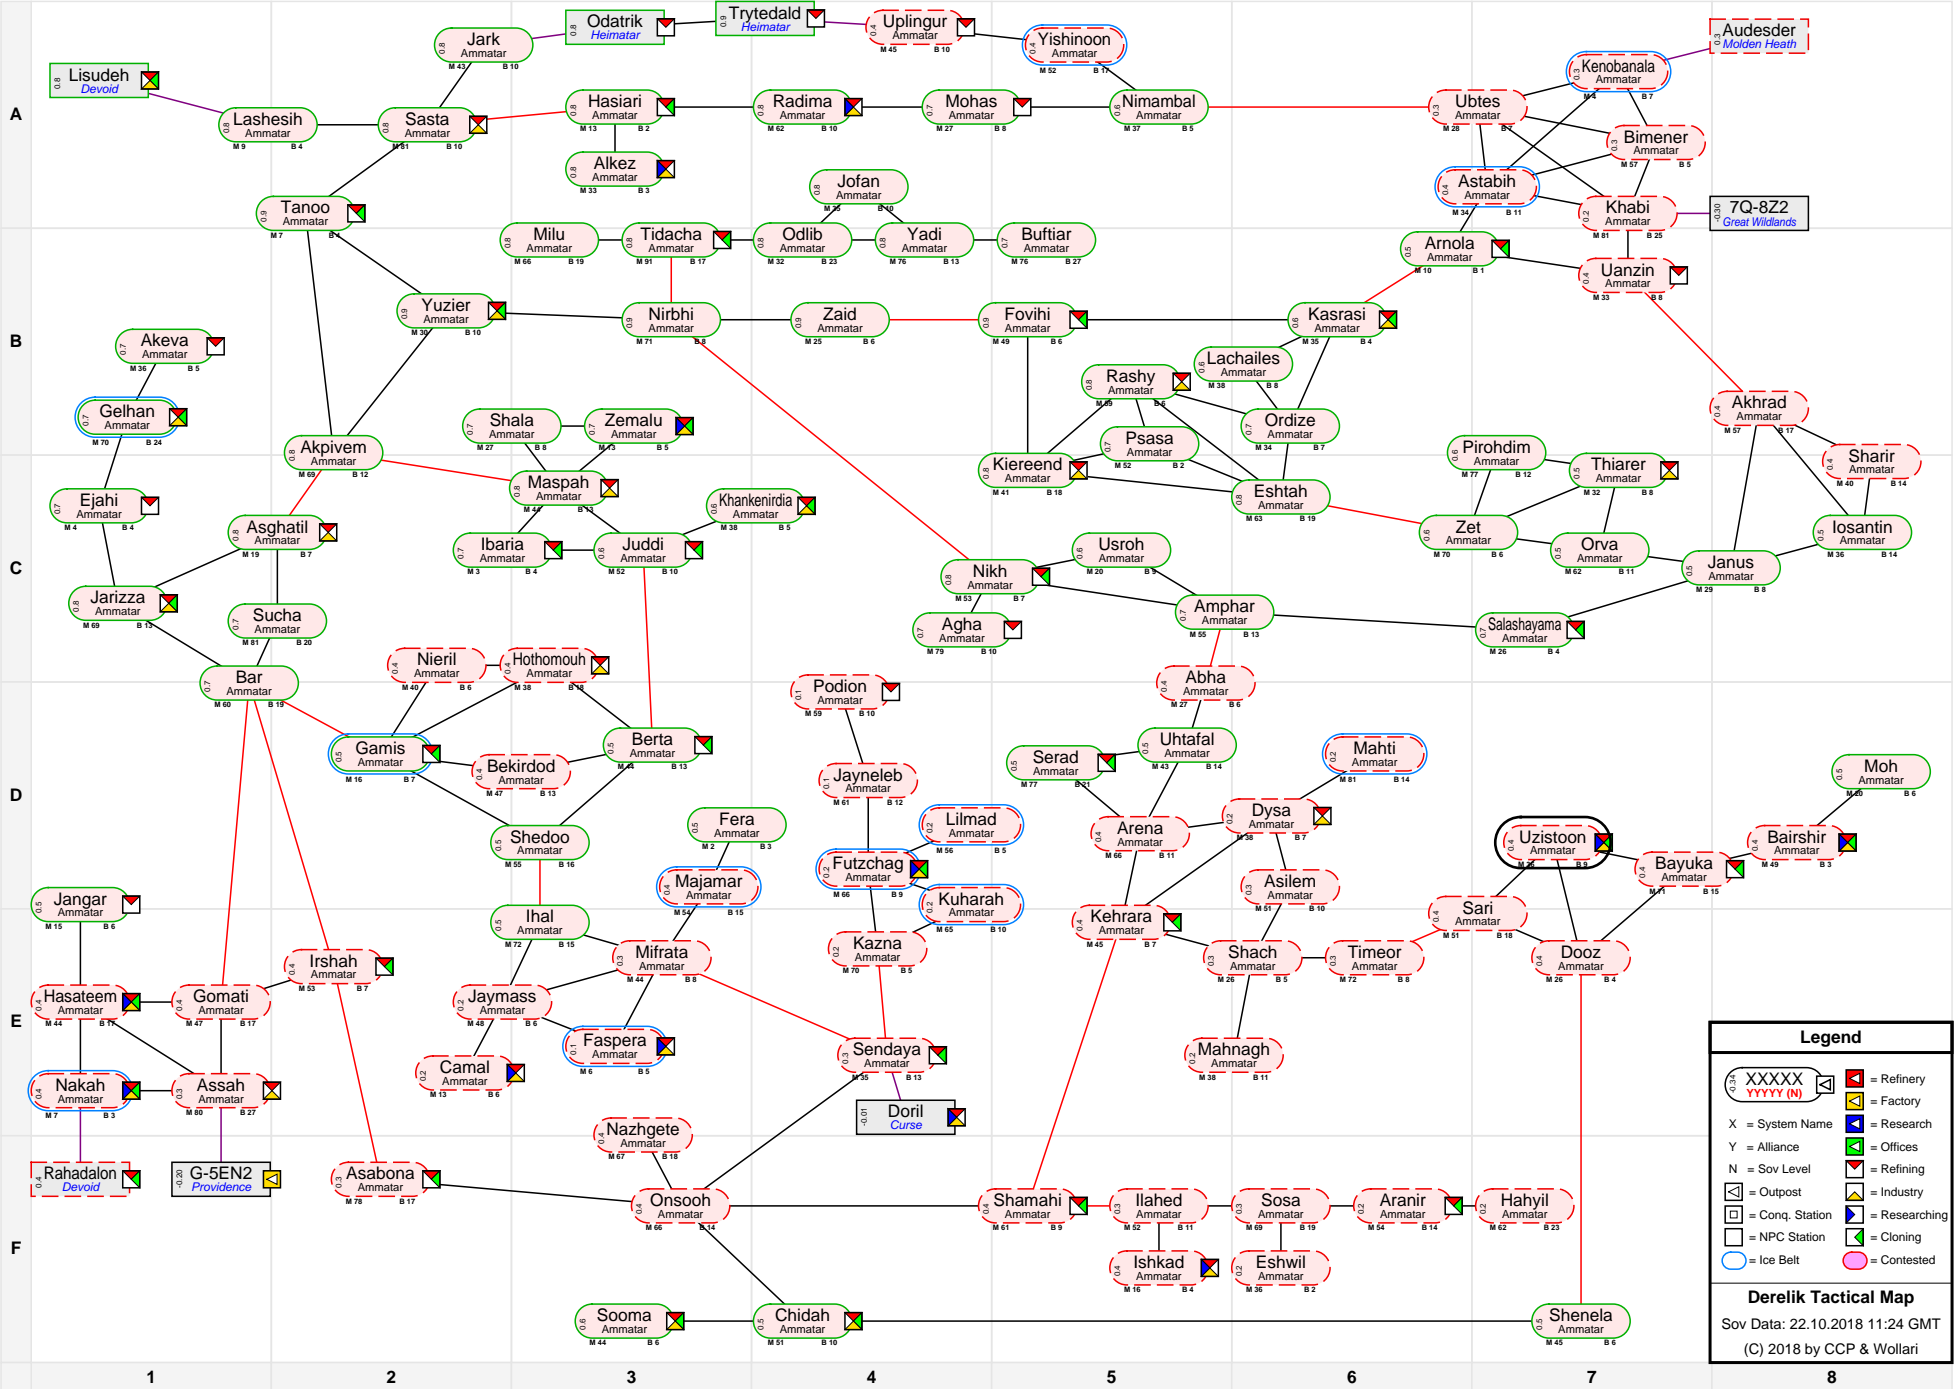

Derelik Tactical Map

Legend

- XXXXX YYYYY (N) [Icon] = Refinery
- X [Icon] = System Name
- Y [Icon] = Alliance
- N [Icon] = Sov Level
- [Icon] = Refining
- [Icon] = Outpost
- [Icon] = Conq. Station
- [Icon] = Researching
- [Icon] = Cloning
- [Icon] = Contested

Derelik Tactical Map
 Sov Data: 22.10.2018 11:24 GMT
 (C) 2018 by CCP & Wollari