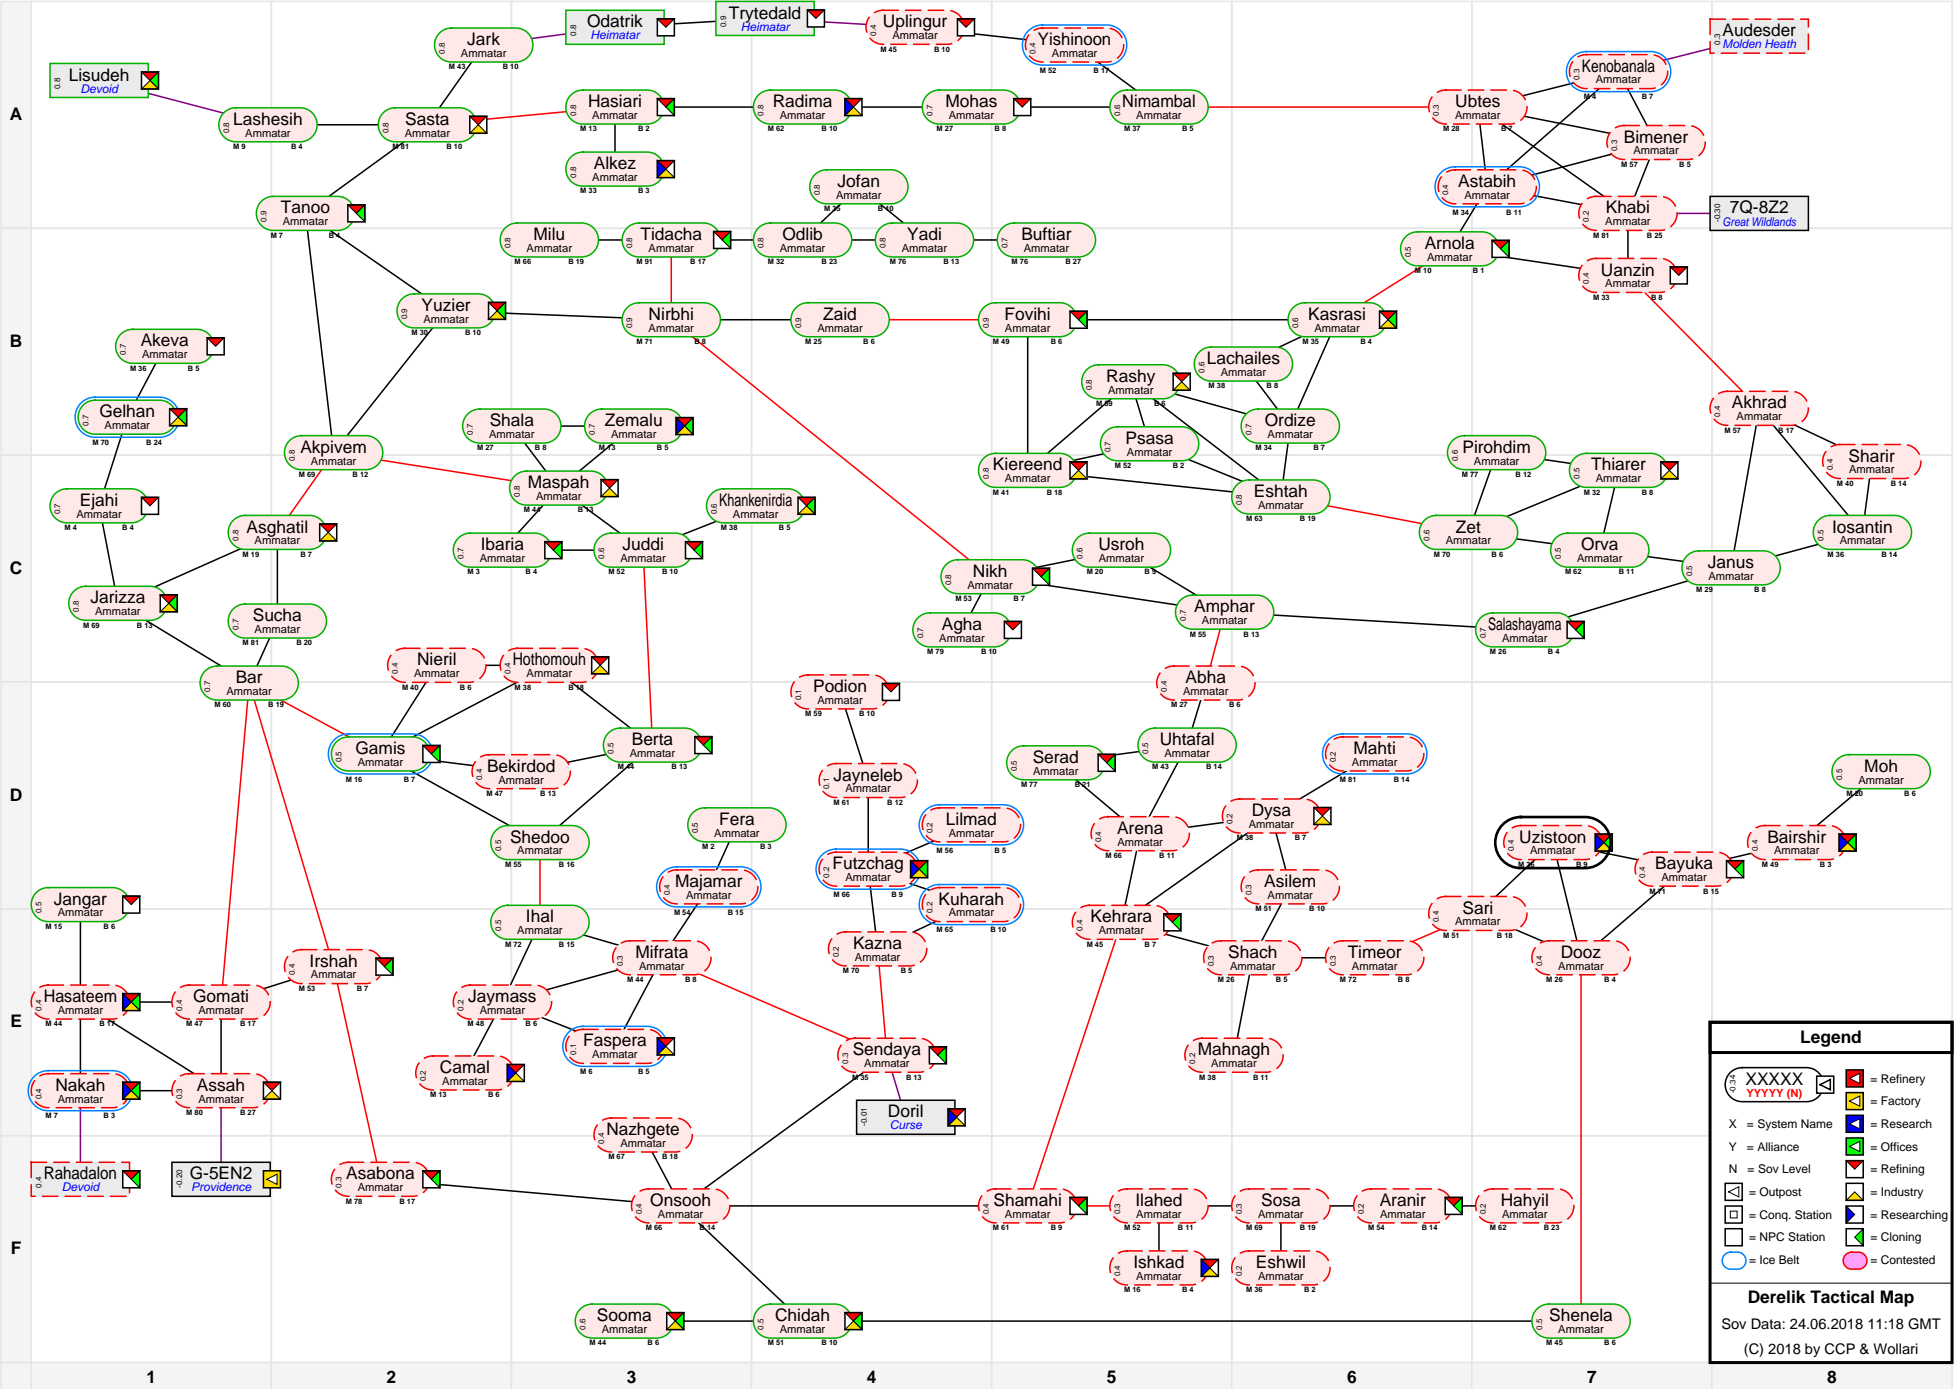

Derelik Tactical Map

Legend

- XXXXX (with icon) = Refinery
- YYYYY (with icon) = Factory
- X = System Name
- Y = Alliance
- N = Sov Level
- [Icon] = Research
- [Icon] = Offices
- [Icon] = Refining
- [Icon] = Outpost
- [Icon] = Industry
- [Icon] = Conq. Station
- [Icon] = Researching
- [Icon] = NPC Station
- [Icon] = Cloning
- [Icon] = Ice Belt
- [Icon] = Contested

Derelik Tactical Map
 Sov Data: 24.06.2018 11:18 GMT
 (C) 2018 by CCP & Wollari