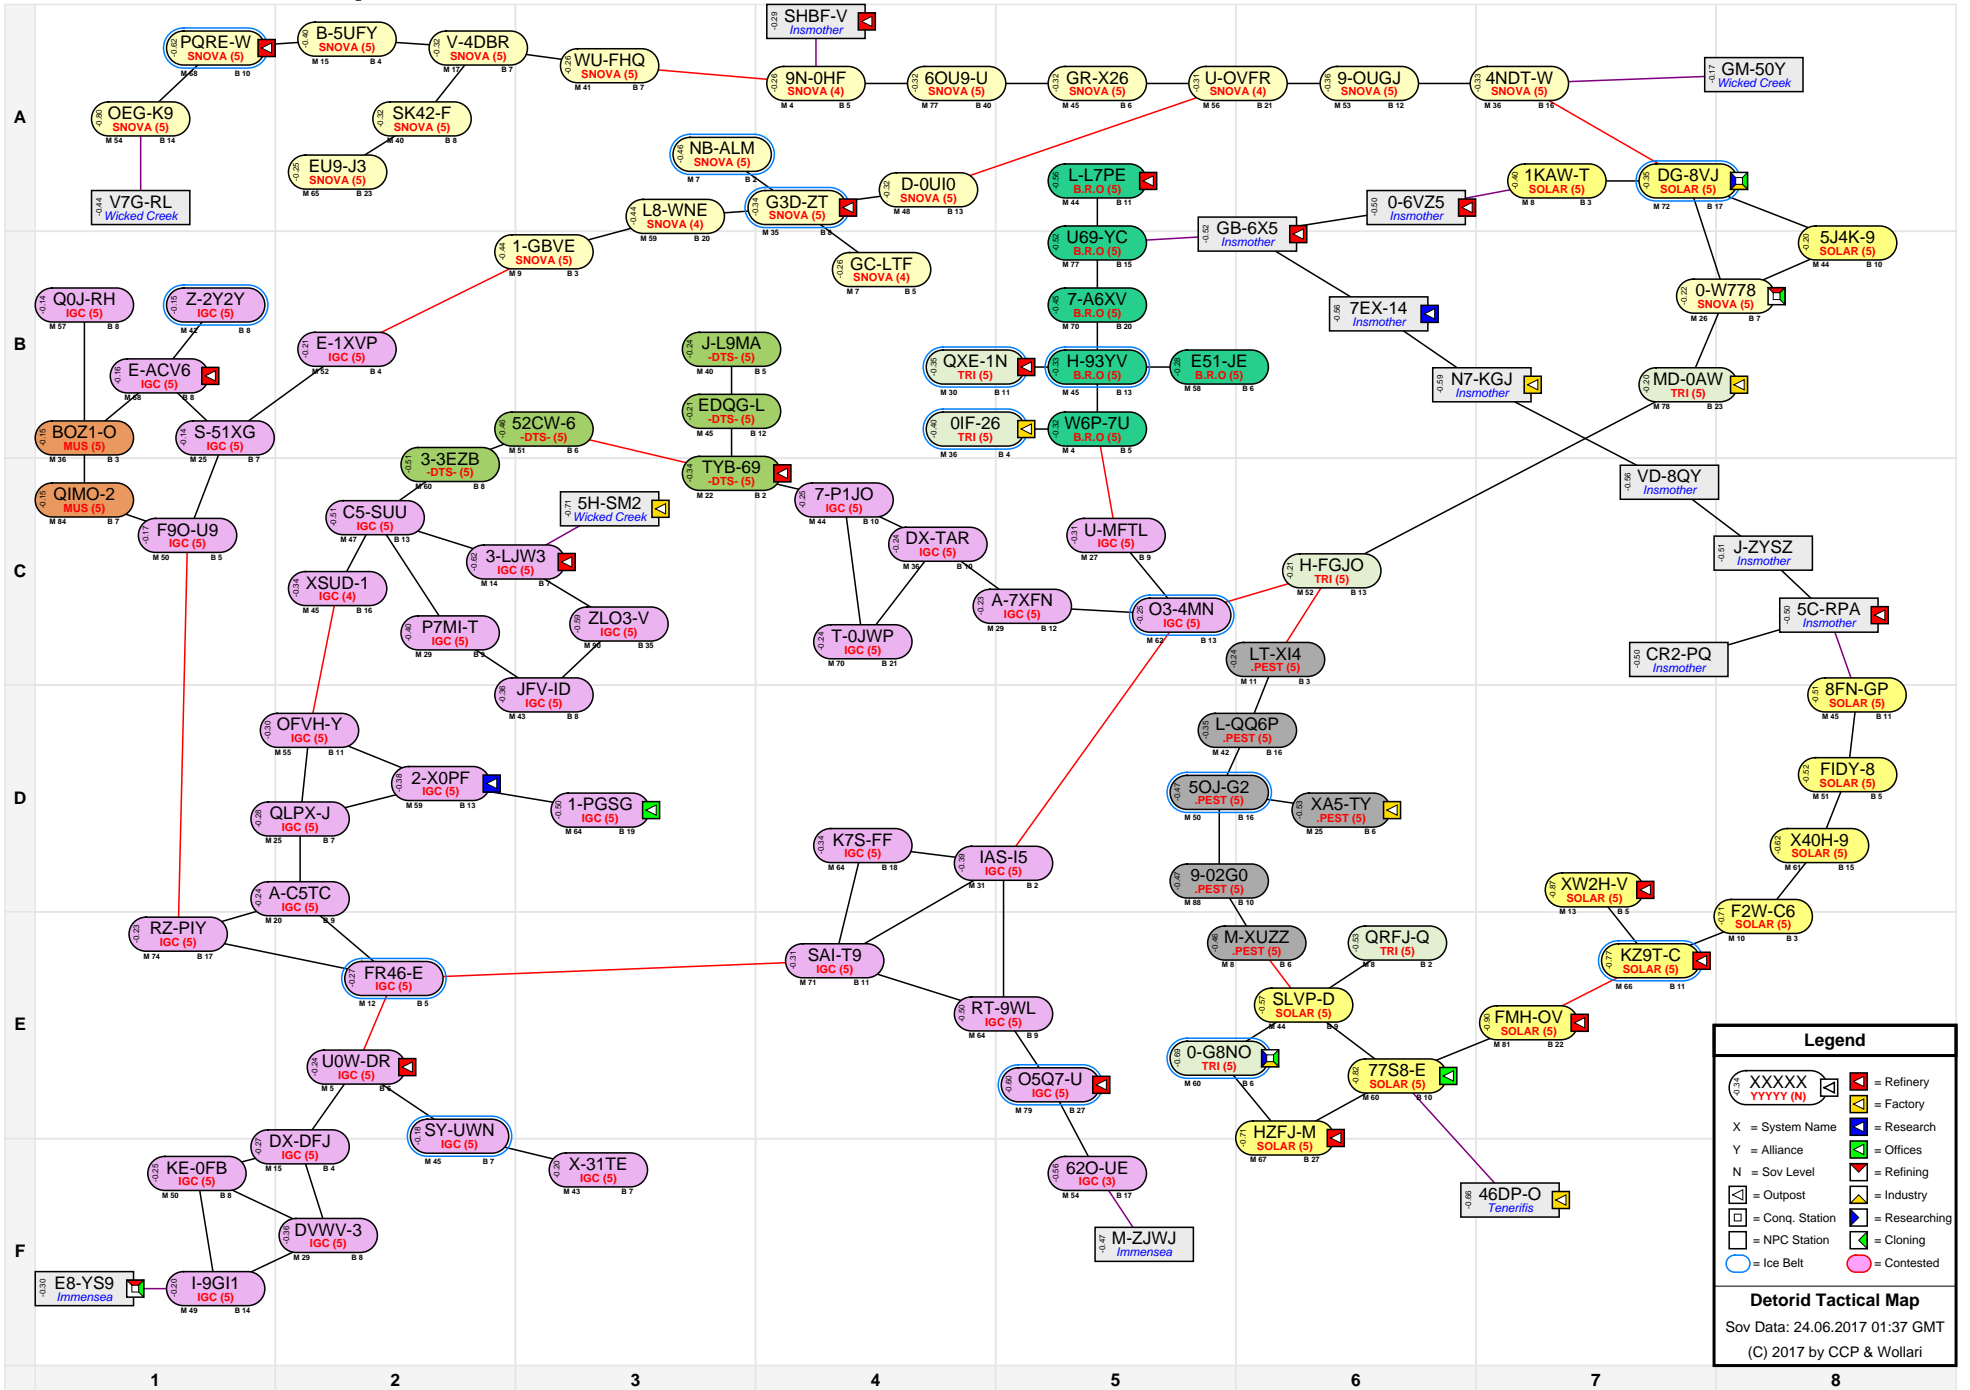

Detorid Tactical Map

Legend

- XXXXX YYYYY (N) = Station Name and Level
- [Red Square] = Refinery
- [Yellow Square] = Factory
- [Blue Square] = Research
- [Green Square] = Offices
- [Purple Square] = Sov Level
- [Red Square] = Refining
- [Blue Square] = Outpost
- [Yellow Square] = Industry
- [Blue Square] = Conq. Station
- [Yellow Square] = Researching
- [Blue Square] = NPC Station
- [Green Square] = Cloning
- [Blue Circle] = Ice Belt
- [Pink Circle] = Contested

Detorid Tactical Map
 Sov Data: 24.06.2017 01:37 GMT
 (C) 2017 by CCP & Wollari