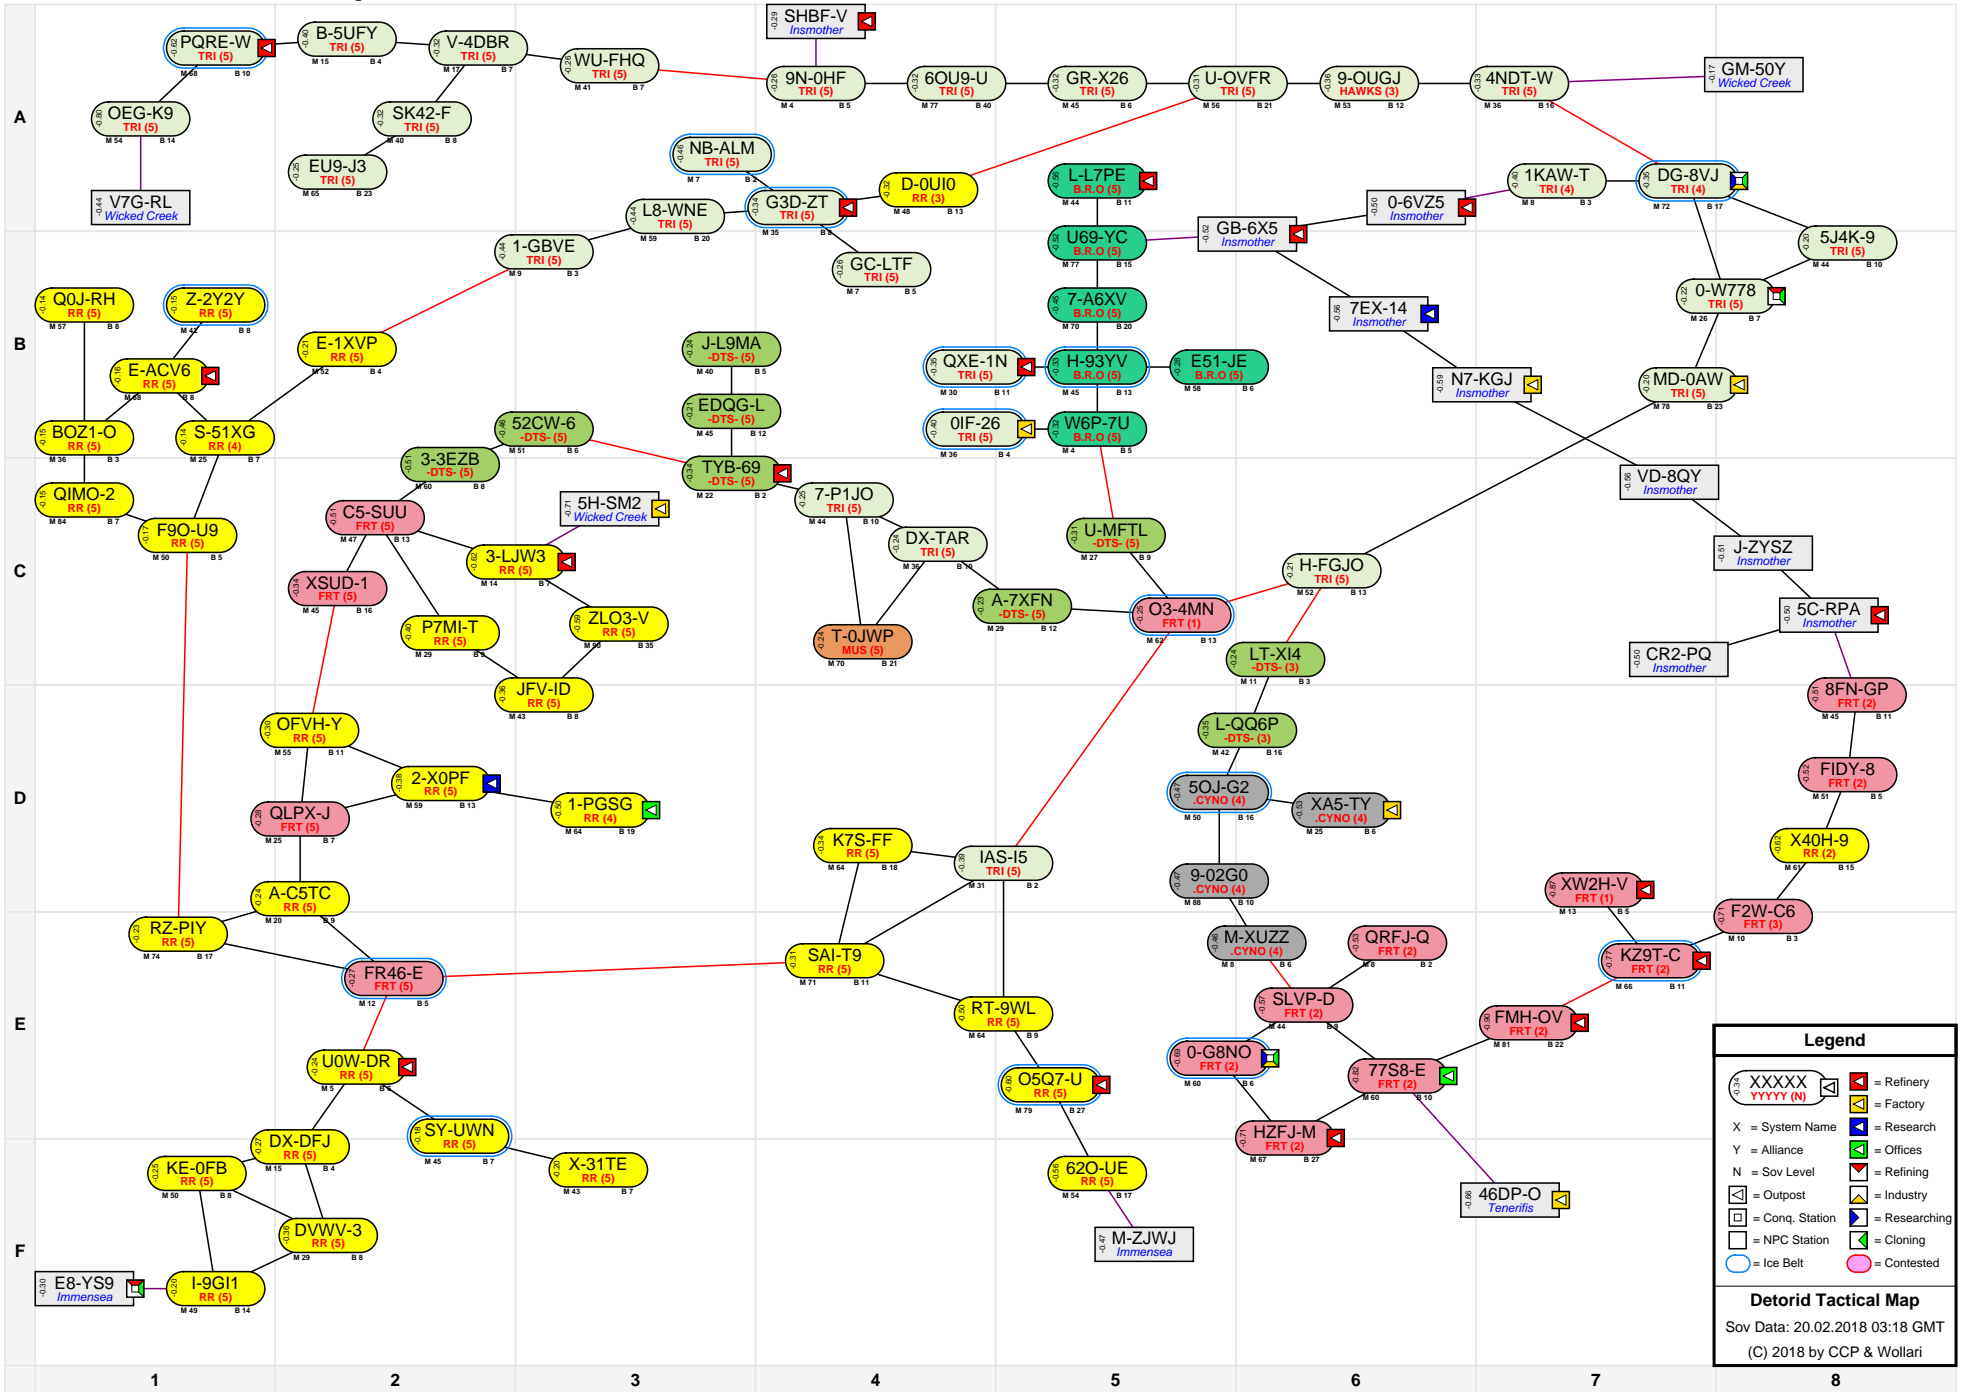

# Detorid Tactical Map

**Legend**

- XXXXX YYYYY (N) = Unit Name and Level
- [Red Box] = Refinery
- [Yellow Box] = Factory
- [Green Box] = Research
- [Blue Box] = Offices
- [Purple Box] = Sov Level
- [Red Box with Arrow] = Refining
- [Green Box with Arrow] = Industry
- [Blue Box with Arrow] = Conq. Station
- [Purple Box with Arrow] = Researching
- [White Box with Arrow] = NPC Station
- [Green Box with Arrow] = Cloning
- [Blue Circle] = Ice Belt
- [Pink Circle] = Contested

**Detorid Tactical Map**  
 Sov Data: 20.02.2018 03:18 GMT  
 (C) 2018 by CCP & Wollari