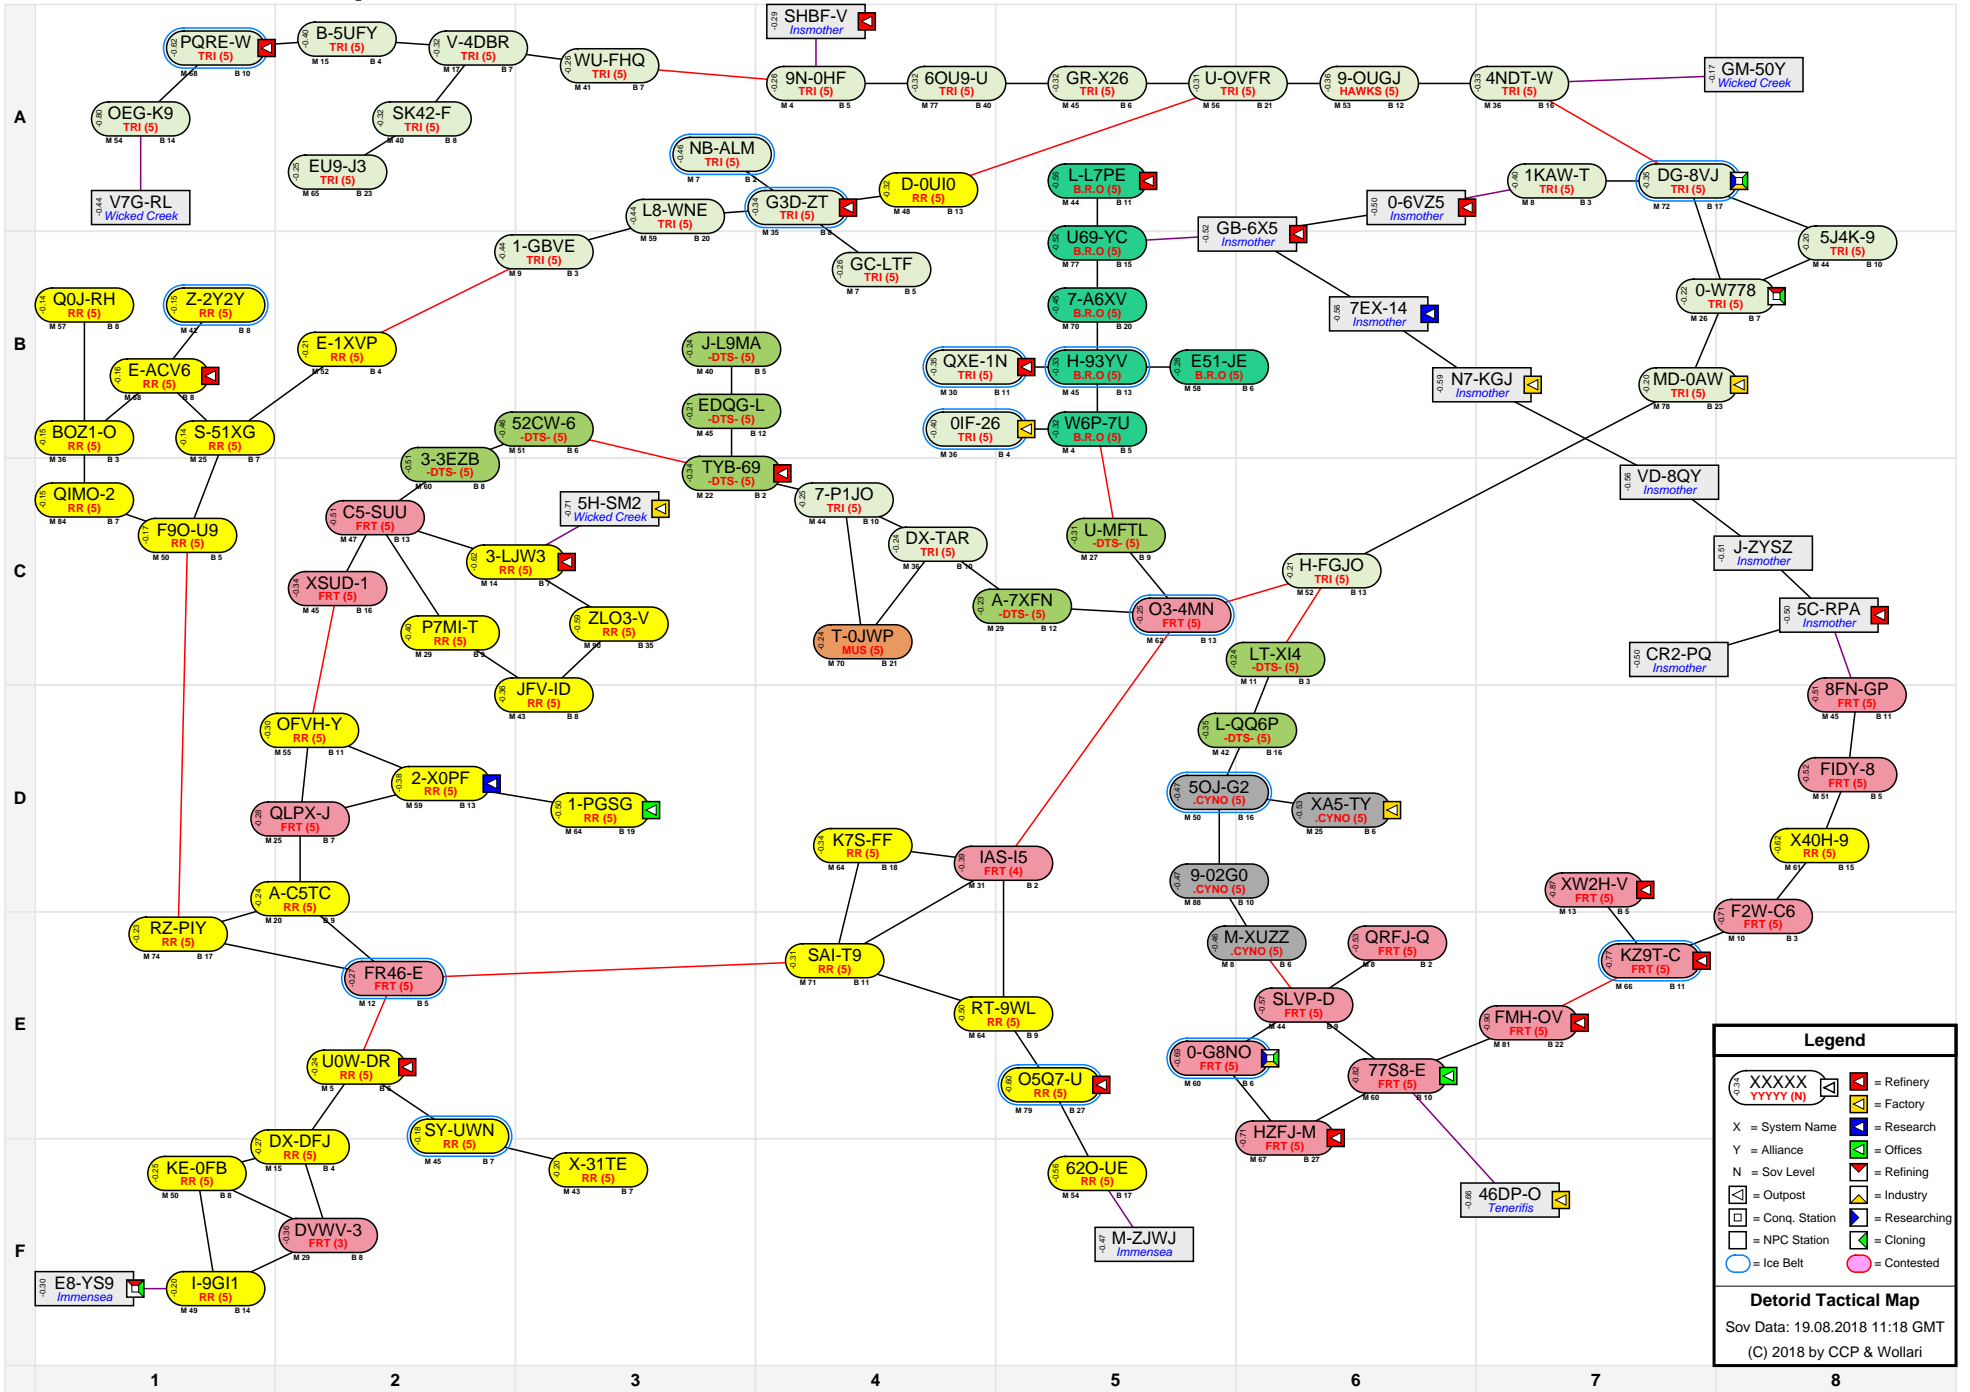

Detorid Tactical Map

Legend

- XXXXX YYYYY (N) = Refinery
- X = System Name
- Y = Alliance
- N = Sov Level
- = Outpost
- = Conq. Station
- = NPC Station
- = Researching
- = Industry
- = Offices
- = Refining
- = Cloning
- = Ice Belt
- = Contested

Detorid Tactical Map
 Sov Data: 19.08.2018 11:18 GMT
 (C) 2018 by CCP & Wollari