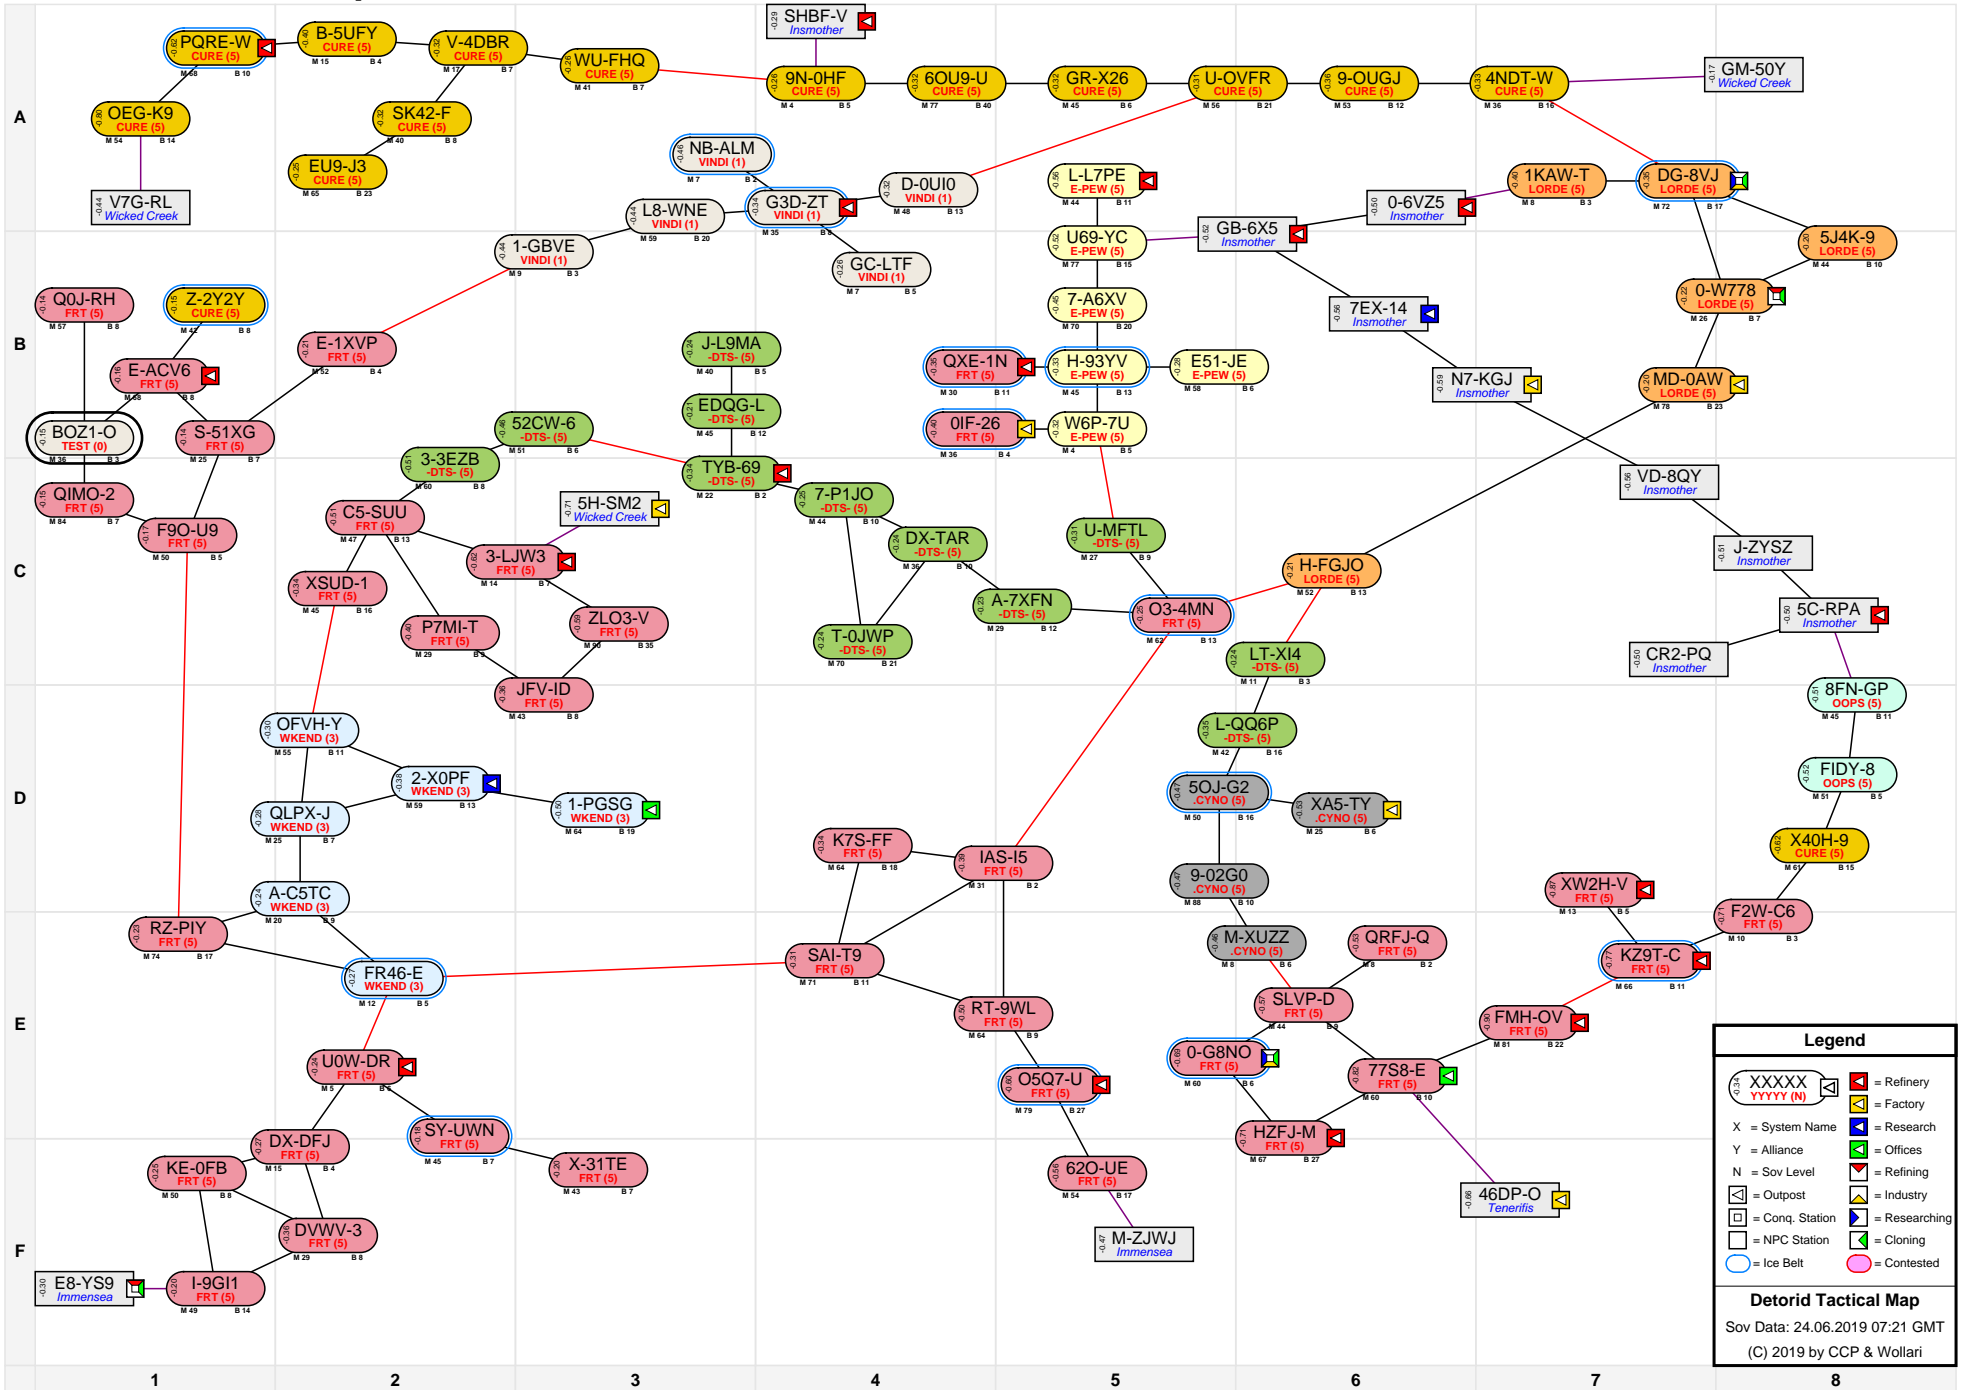

Detorid Tactical Map

Legend

- XXXXX (Y/N) = Station Name (Sov Level)
- [Red Box] = Refinery
- [Yellow Box] = Factory
- X = System Name
- Y = Alliance
- N = Sov Level
- [Green Box] = Research
- [Blue Box] = Offices
- [Red Box] = Refining
- [Green Box] = Outpost
- [Blue Box] = Industry
- [Green Box] = Conq. Station
- [Blue Box] = Researching
- [Green Box] = NPC Station
- [Green Box] = Cloning
- [Blue Circle] = Ice Belt
- [Pink Circle] = Contested

Detorid Tactical Map
 Sov Data: 24.06.2019 07:21 GMT
 (C) 2019 by CCP & Wollari