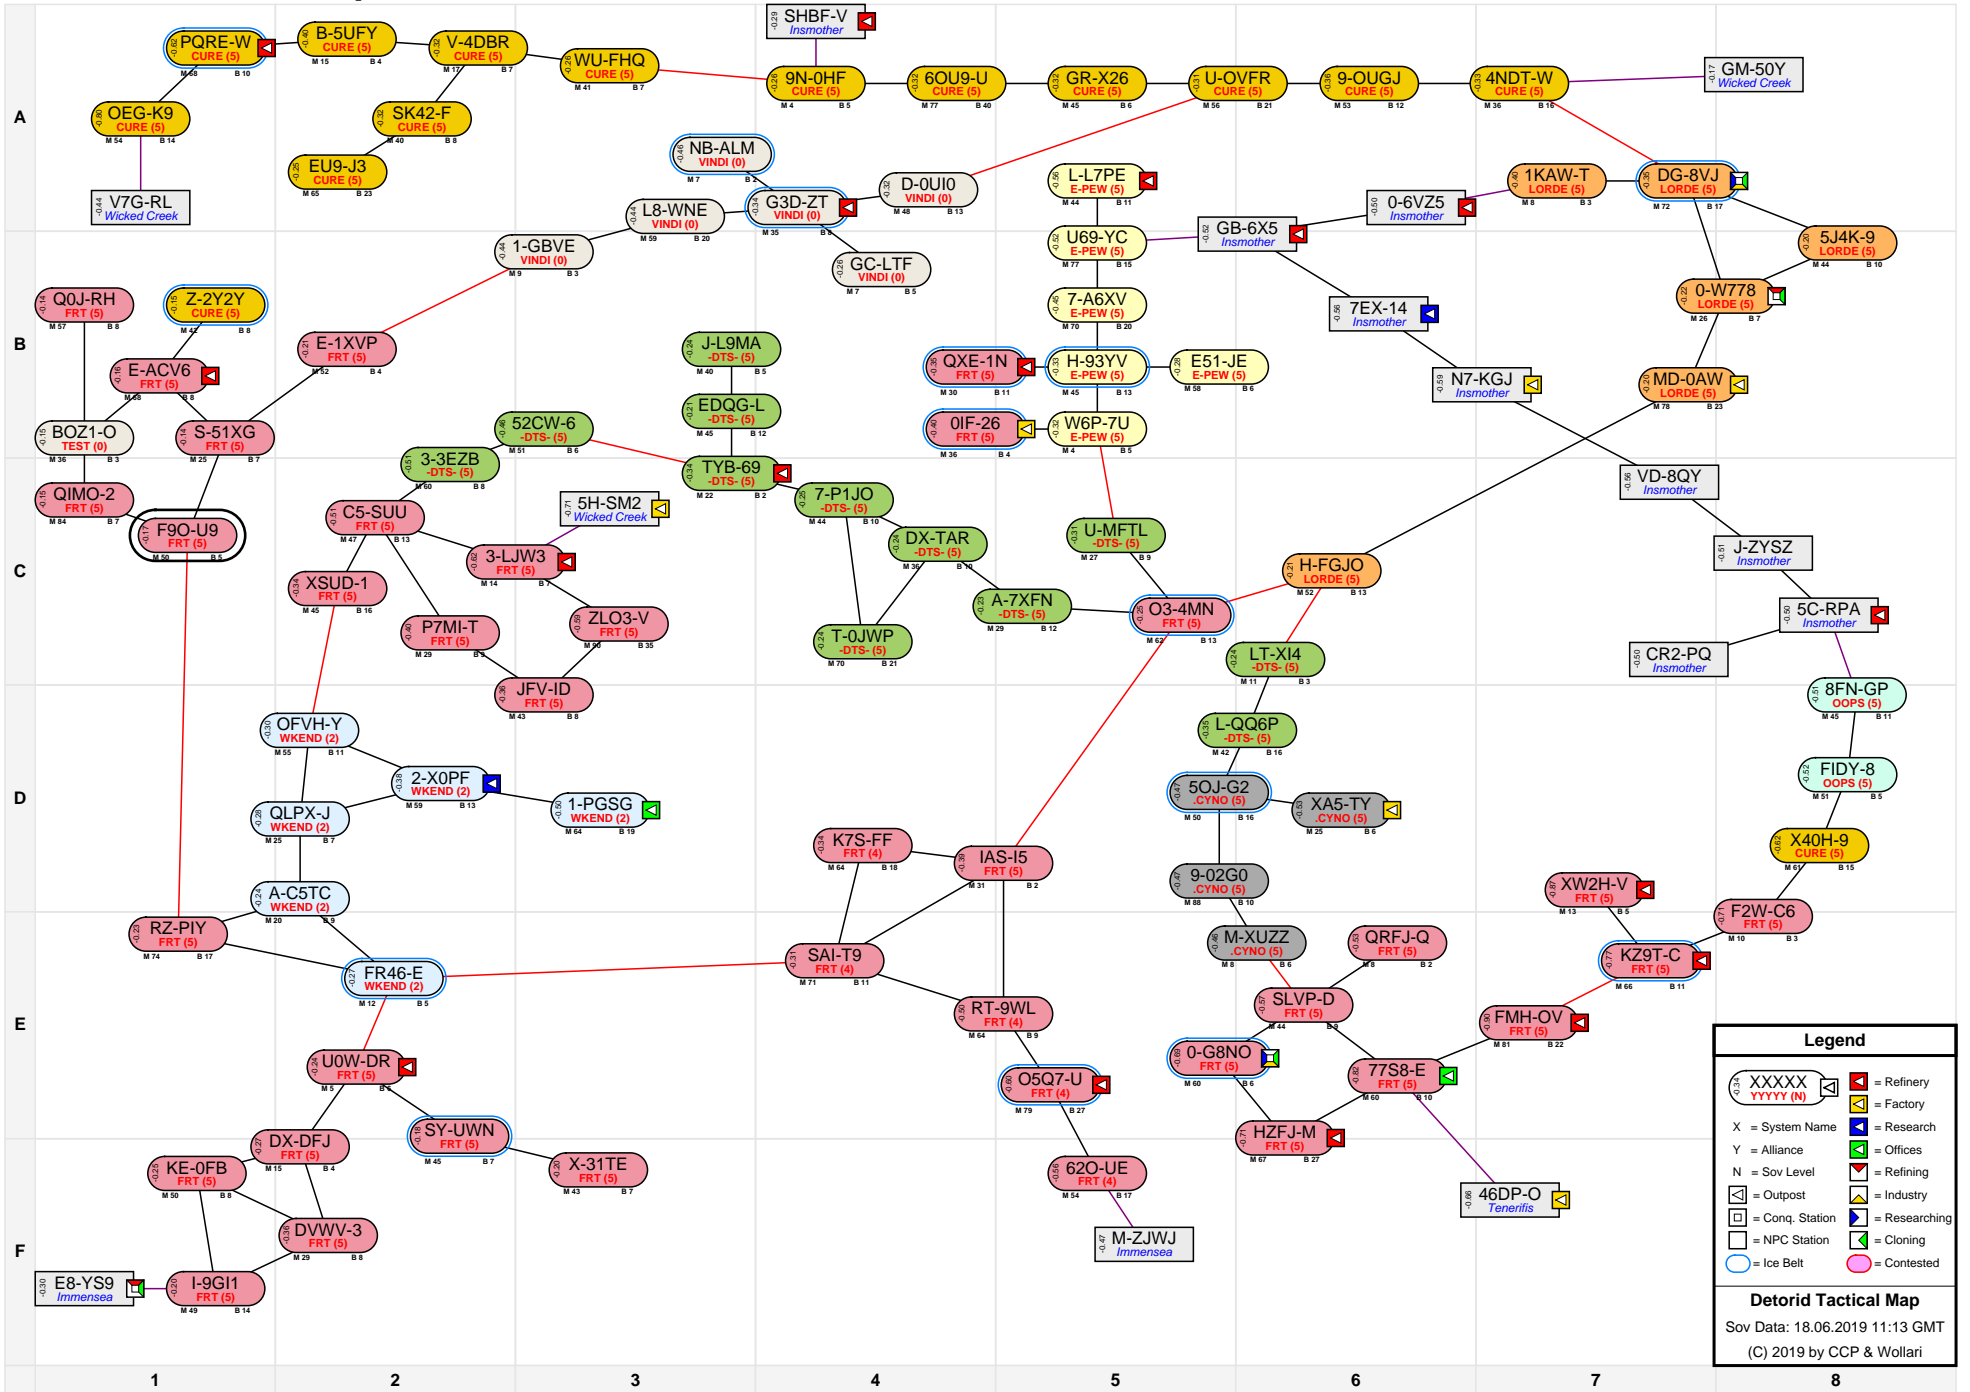

# Detorid Tactical Map

**Legend**

- XXXXX (N) = Refinery
- YYYYY (N) = Factory
- X = System Name
- Y = Alliance
- N = Sov Level
- = Outpost
- = Conq. Station
- = NPC Station
- = Ice Belt
- = Research
- = Offices
- = Refining
- = Industry
- = Researching
- = Cloning
- = Contested

**Detorid Tactical Map**  
 Sov Data: 18.06.2019 11:13 GMT  
 (C) 2019 by CCP & Wollari